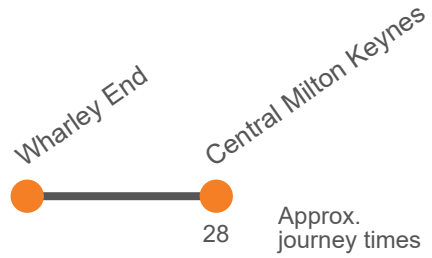

Central Railway Station - Cranfield University

Effective from: 03/09/2023

Uno

Central Milton Keynes

Wharley End

31

Approx. journey times

Monday to Friday

MK Central Rail Station (Y4)	0720	1246	1701	1816
CMK The Point (G3)	0724	1252	1707	1823
CMK Theatre District (B3)	0726	1254	1709	1825
Wharley End, Cranfield Innovation Centre	0743	1315	1735	1846
Wharley End, Cranfield University main gate	0745	1317	1737	1848

Via: Central Milton Keynes, Wharley End, Cranfield, Wharley End

Cranfield University - Central Railway Station

Effective from: 03/09/2023

Uno

Monday to Friday

Wharley End, Cranfield University main gate	0654	1215	1630	1745
Wharley End, Cranfield Innovation Centre	0656	1217	1632	1747
MK Central Rail Station (Y4)	0716	1246	1701	1816

Via: Wharley End, Cranfield, Wharley End, Central Milton Keynes