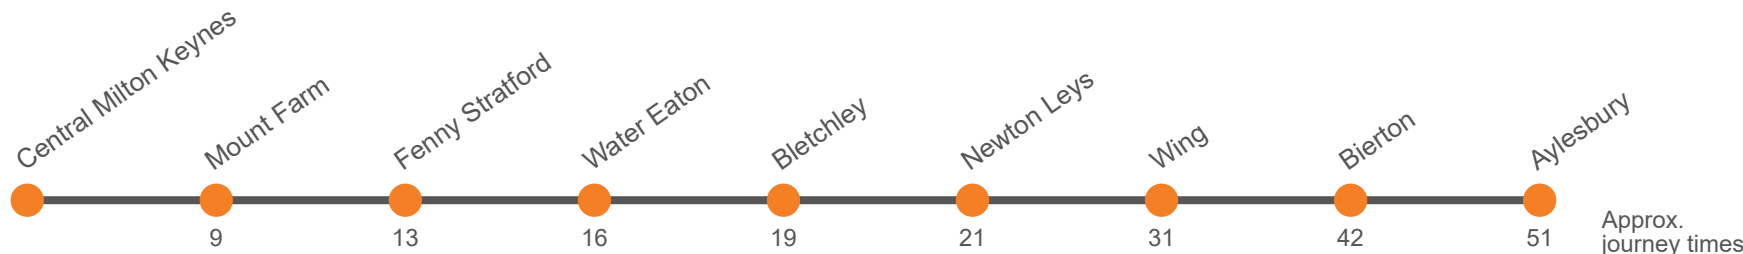

Via: Aylesbury, Bierton, Hulcott, Rowsham, Wingrave, Wing, Newton Leys, Bletchley, Water Eaton, Fenny Stratford, Mount Farm, Ashland, Beanhill, Coffee Hall, Eaglestone, Fishermead, Oldbrook, Central Milton Keynes

Saturday

CMK The Point (H3)	0900		00		1400	1447	1600	1700	1800	1900
Stadium MK (A)	0909		09		1409	1456	1609	1709	1809	1909
Fenny Stratford, Aylesbury Street	0913	Then at these mins past the hour	13	until	1413	1500	1613	1713	1813	1913
Water Eaton, Manor Road Centre	0916		16		1416	1503	1616	1716	1816	1916
Bletchley, Arrow Place	0919		19		1419	1506	1619	1719	1819	1919
Newton Leys, St Helena Avenue	0921		21		1421	1508	1621	1721	1821	1921
Wing, Ascott House	0931		31		1431	1518	1631	1731	1831	1931
Wing, Village Hall	0932		32		1432	1519	1632	1732	1832	1932
Bierton, The Bell PH	0942		42		1442	1529	1642	1742	1842	1942
Aylesbury, Bus Station	0952	52	1452	1539	1652	1752	1852	1952		

Via: Central Milton Keynes, Oldbrook, Fishermead, Eaglestone, Coffee Hall, Beanhill, Ashland, Mount Farm, Fenny Stratford, Water Eaton, Bletchley, Newton Leys, Wing, Wingrave, Rowsham, Hulcott, Bierton, Aylesbury