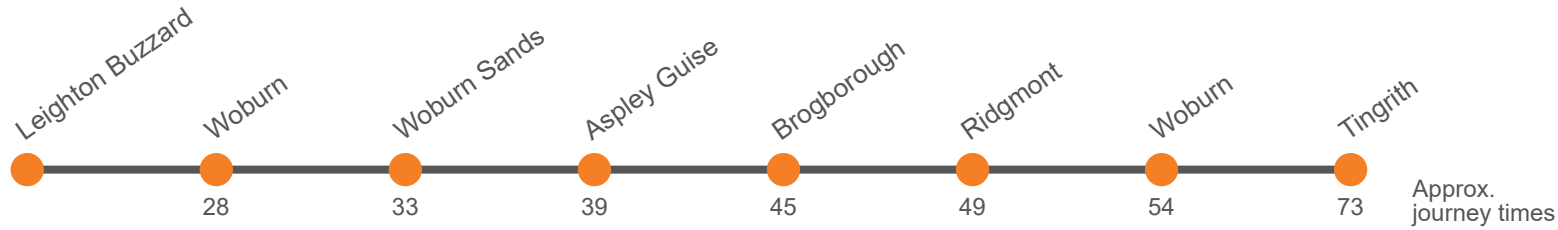

Monday to Friday

Codes	a	b	c	a
Tingrith, Church Road	0855
Woburn, High Street	0914	0938	...	1035
Ridgmont, Church Street	0918	0944	...	1041
Brogborough, Ridgmont Railway Station	0922	0948	...	1045
Aspley Guise, The Square	0928	0954	...	1051
Woburn Sands, The Swan	0934	0959	1034	1056
Woburn, High Street	0939	1004	1039	1101
Leighton Buzzard, Tesco	1008	1033		1130
Hockliffe, Hockliffe Signals	1047	...
Dunstable, Sainsbury's	1100	...

- a Only runs on Tuesdays
- b Does not run on Tuesdays and Thursdays
- c Only runs on Thursdays

Via: Woburn, Ridgmont, Brogborough, Aspley Guise, Woburn Sands, Woburn, Leighton Buzzard

Monday to Friday

Codes	c	b	a	c
Leighton Buzzard, High Street	0948	1255	1255	...
Dunstable, Sainsbury's				1326
Woburn, High Street	1013	1323	1323	1352
Ridgmont, Church Street	1019			
Brogborough, Ridgmont Railway Station	1023			
Woburn Sands, The Swan	1034	1328	1328	1357
Aspley Guise, The Square	...	1334	1334	1403
Brogborough, Ridgmont Railway Station	...	1340	1340	1409
Ridgmont, Church Street	...	1344	1344	1411
Woburn, High Street	...	1349	1349	1416
Tingrith, Church Road	1408	...

- a Only runs on Tuesdays
- b Does not run on Tuesdays and Thursdays
- c Only runs on Thursdays

Via: Leighton Buzzard, Woburn, Woburn Sands, Aspley Guise, Brogborough, Ridgmont, Woburn, Tingrith