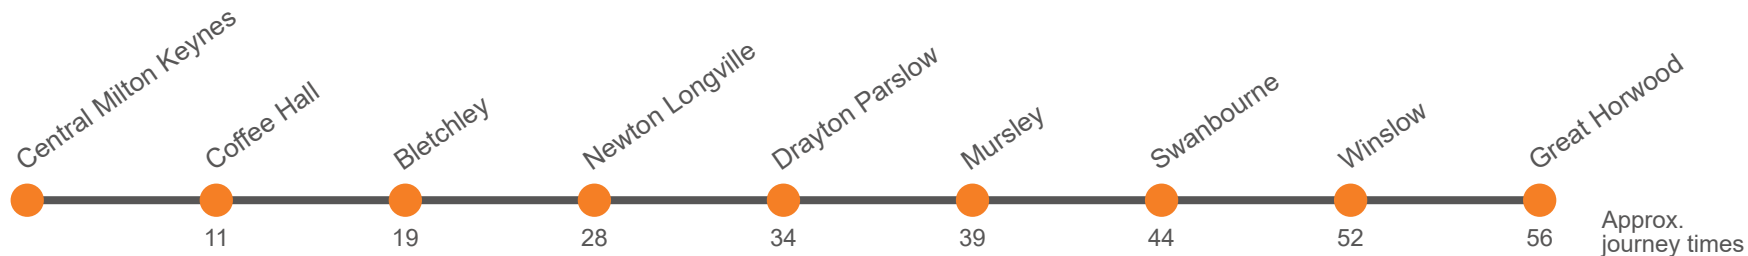

50

Milton Keynes - Newton Longville

Effective from: 26/03/2022

ZS

Monday to Friday

CMK The Point (H3)	0957	1157	1357	1640	1757
CMK Theatre District (E3)	1000	1200	1400		
Coffee Hall, Coffee Hall Roundabout North	1008	1208	1408	1647	1804
Bletchley Bus Station (9)	1016	1216	1416	1656	1811
Newton Longville, Crooked Billet	1025	1225	1425		
Newton Longville, Crooked Billet				1706	1821
Drayton Parslow, The Three Horseshoes PH	1031	1231	1431	...	...
Mursley, Main Street	1036	1236	1436	...	...
Swanbourne, Post Office	1041	1241	1441	...	...
Winslow, Vicarage Road	1049	1249	1449	...	...
Great Horwood, High Street	1053	...	1453	...	...

Saturday

CMK The Point (H3)	0957	1157	1357	1640
CMK Theatre District (E3)	1000	1200	1400	
Coffee Hall, Coffee Hall Roundabout North	1008	1208	1408	1647
Bletchley Bus Station (9)	1016	1216	1416	1656
Newton Longville, Crooked Billet	1025	1225	1425	
Newton Longville, Crooked Billet				1706
Drayton Parslow, The Three Horseshoes PH	1031	1231	1431	...
Mursley, Main Street	1036	1236	1436	...
Swanbourne, Post Office	1041	1241	1441	...
Winslow, Vicarage Road	1049	1249	1449	...
Great Horwood, High Street	1053	...	1453	...