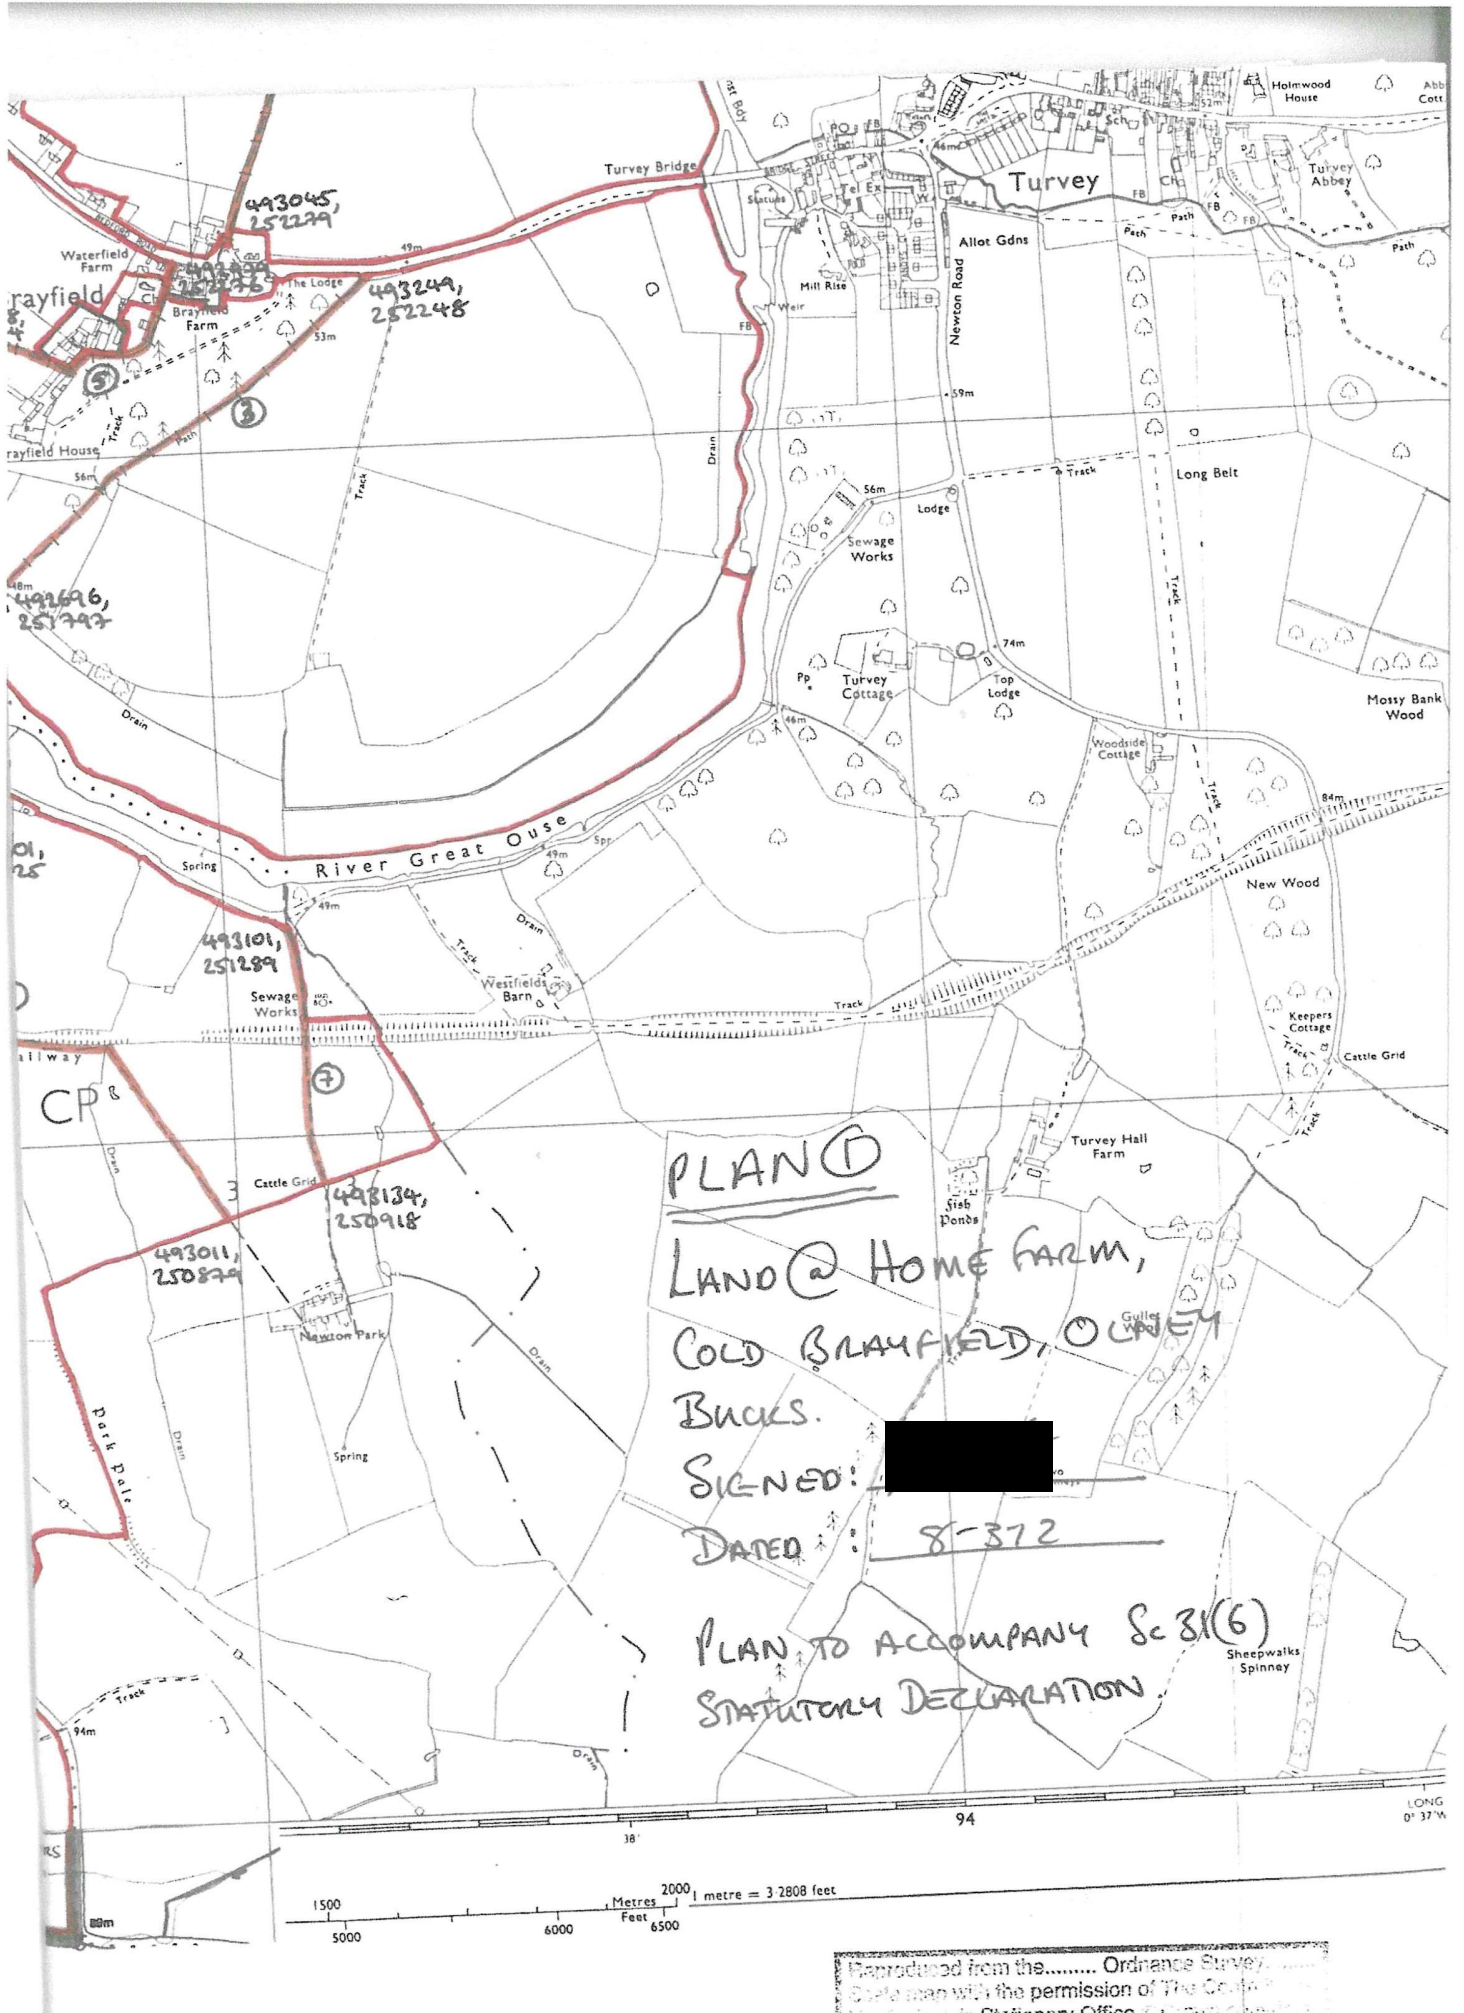

REYNES CP

NEWTON BLOSSOMVILLE

49119,  
250887

492501,  
250442

492350,  
251443

492350,  
251443

492350,  
251443

1 foot = 0.3048 metre  
500 100 0 100 500 1000  
Metres  
Feet

PROPERTY OF  
BUCKINGHAMSHIRE COUNTY COUNCIL

ORDNANCE SURV

PLAN (C)

LAND @ HOME FARM,  
COLD BRAYFIELD, OLNEY  
BUCKS.

SIGNED: [REDACTED]

DATED: 8-372

PLAN TO ACCOMPANY S.C. 31(6)  
STATUTORY DECLARATION

HARROLD CP