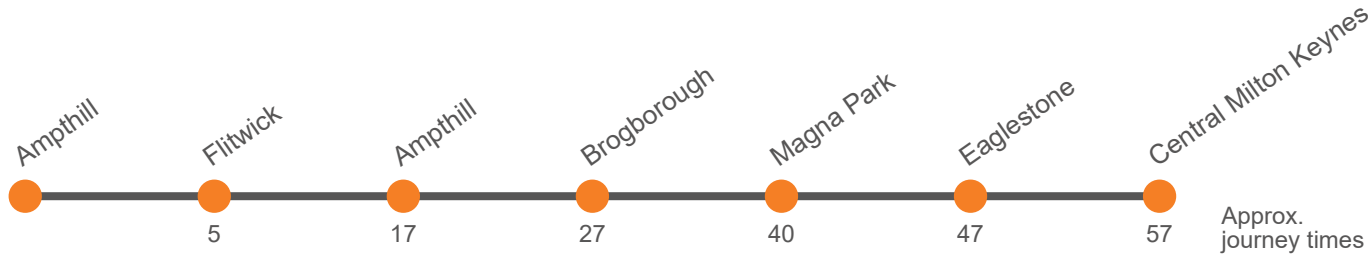

Monday to Friday

Ampthill, Wagstaff Way	...	...	...	0728	0828	0928	1028	1128	1228	1328	1428	1528	1628
Flitwick, Leisure Centre	...	...	...	0733	0833	0933	1033	1133	1233	1333	1433	1533	1633
Flitwick, Railway Station	0459	...	0639	0739	0839	0939	1039	1139	1239	1339	1439	1539	1639
Ampthill, Alameda Walk	0505	...	0645	0745	0845	0945	1045	1145	1245	1345	1445	1545	1645
Ridgmont, Church Street		...					1051				...		
Brogborough, Ridgmont Railway Station	0515	...	0655	0755	0855	0955	1055	1155	1255	1355	...	1555	1655
Brogborough, Amazon Distribution Centre	0517	...	0657	0757	0857	0957	1057	1157	1257	1357	...	1557	1657
Magna Park, Fen Street	0528	0608	0708	0808	0908	1008	1108	1208	1308	1408	...	1608	1708
Milton Keynes Hospital (B)	0535	0615	0715	0815	0915	1015	1115	1215	1315	1415	...	1615	1715
CMK The Point (H3)	0545	0625	0725	0825	0925	1025	1125	1225	1325	1425	...	1625	1725

Monday to Friday (continued)

Ampthill, Wagstaff Way	1738
Flitwick, Leisure Centre	1743
Flitwick, Railway Station	1749
Ampthill, Alameda Walk	1755
Ridgmont, Church Street	
Brogborough, Ridgmont Railway Station	1805
Brogborough, Amazon Distribution Centre	1807
Magna Park, Fen Street	1818
Milton Keynes Hospital (B)	1825
CMK The Point (H3)	1835