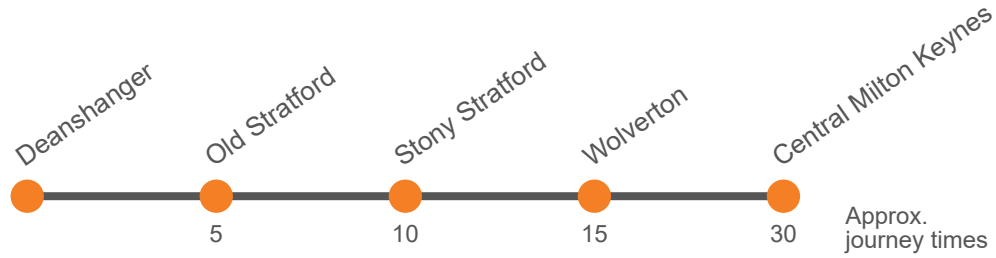

89

Milton Keynes - Deanshanger

Effective from: 25/03/2024

Arriva the Shires

Monday to Friday

Codes	%	% Operates on schooldays only
CMK The Point (H4)	0805	
Wolverton, Wolverton Tesco	0817	
Stony Stratford, Woodside	0822	
Old Stratford, Brookside Close	0827	
Deanshanger, Elizabeth Woodville School	0830	

Via: Central Milton Keynes, Rooksley, Bradwell, Bancroft, Stonebridge, Wolverton, Wolverton Mill, Stony Stratford, Old Stratford, Deanshanger

89

Deanshanger - Milton Keynes

Effective from: 25/03/2024

Arriva the Shires

Monday to Friday

Codes	%	% Operates on schooldays only
Deanshanger, Elizabeth Woodville School	1520	
Old Stratford, Brookside Close	1525	
Stony Stratford, Woodside	1530	
Wolverton, Wolverton Tesco	1535	
CMK The Point (J3)	1550	

Via: Deanshanger, Old Stratford, Stony Stratford, Wolverton Mill, Wolverton, Stonebridge, Bancroft, Bradwell, Rooksley, Central Milton Keynes