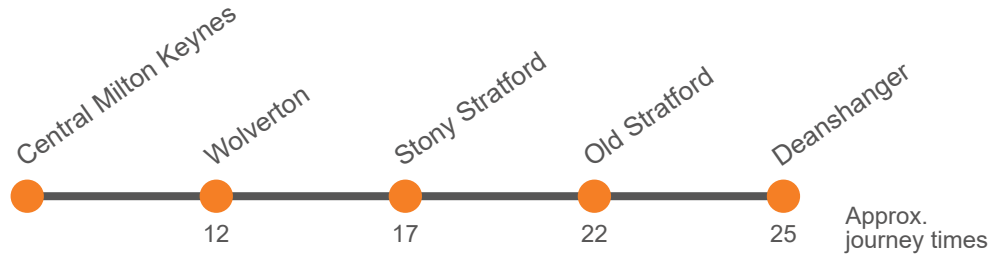

89

Milton Keynes - Deanshanger

Effective from: 25/03/2024

Arriva the Shires

Monday to Friday

Codes	%	% Operates on schooldays only
CMK The Point (H4)	0805	
Wolverton, Wolverton Tesco	0817	
Stony Stratford, Woodside	0822	
Old Stratford, Brookside Close	0827	
Deanshanger, Elizabeth Woodville School	0830	

Via: Central Milton Keynes, Rooksley, Bradwell, Bancroft, Stonebridge, Wolverton, Wolverton Mill, Stony Stratford, Old Stratford, Deanshanger

89

Deanshanger - Milton Keynes

Effective from: 25/03/2024

Arriva the Shires

Monday to Friday

Codes	%	% Operates on schooldays only
Deanshanger, Elizabeth Woodville School	1520	
Old Stratford, Brookside Close	1525	
Stony Stratford, Woodside	1530	
Wolverton, Wolverton Tesco	1535	
CMK The Point (J3)	1550	

Via: Deanshanger, Old Stratford, Stony Stratford, Wolverton Mill, Wolverton, Stonebridge, Bancroft, Bradwell, Rooksley, Central Milton Keynes