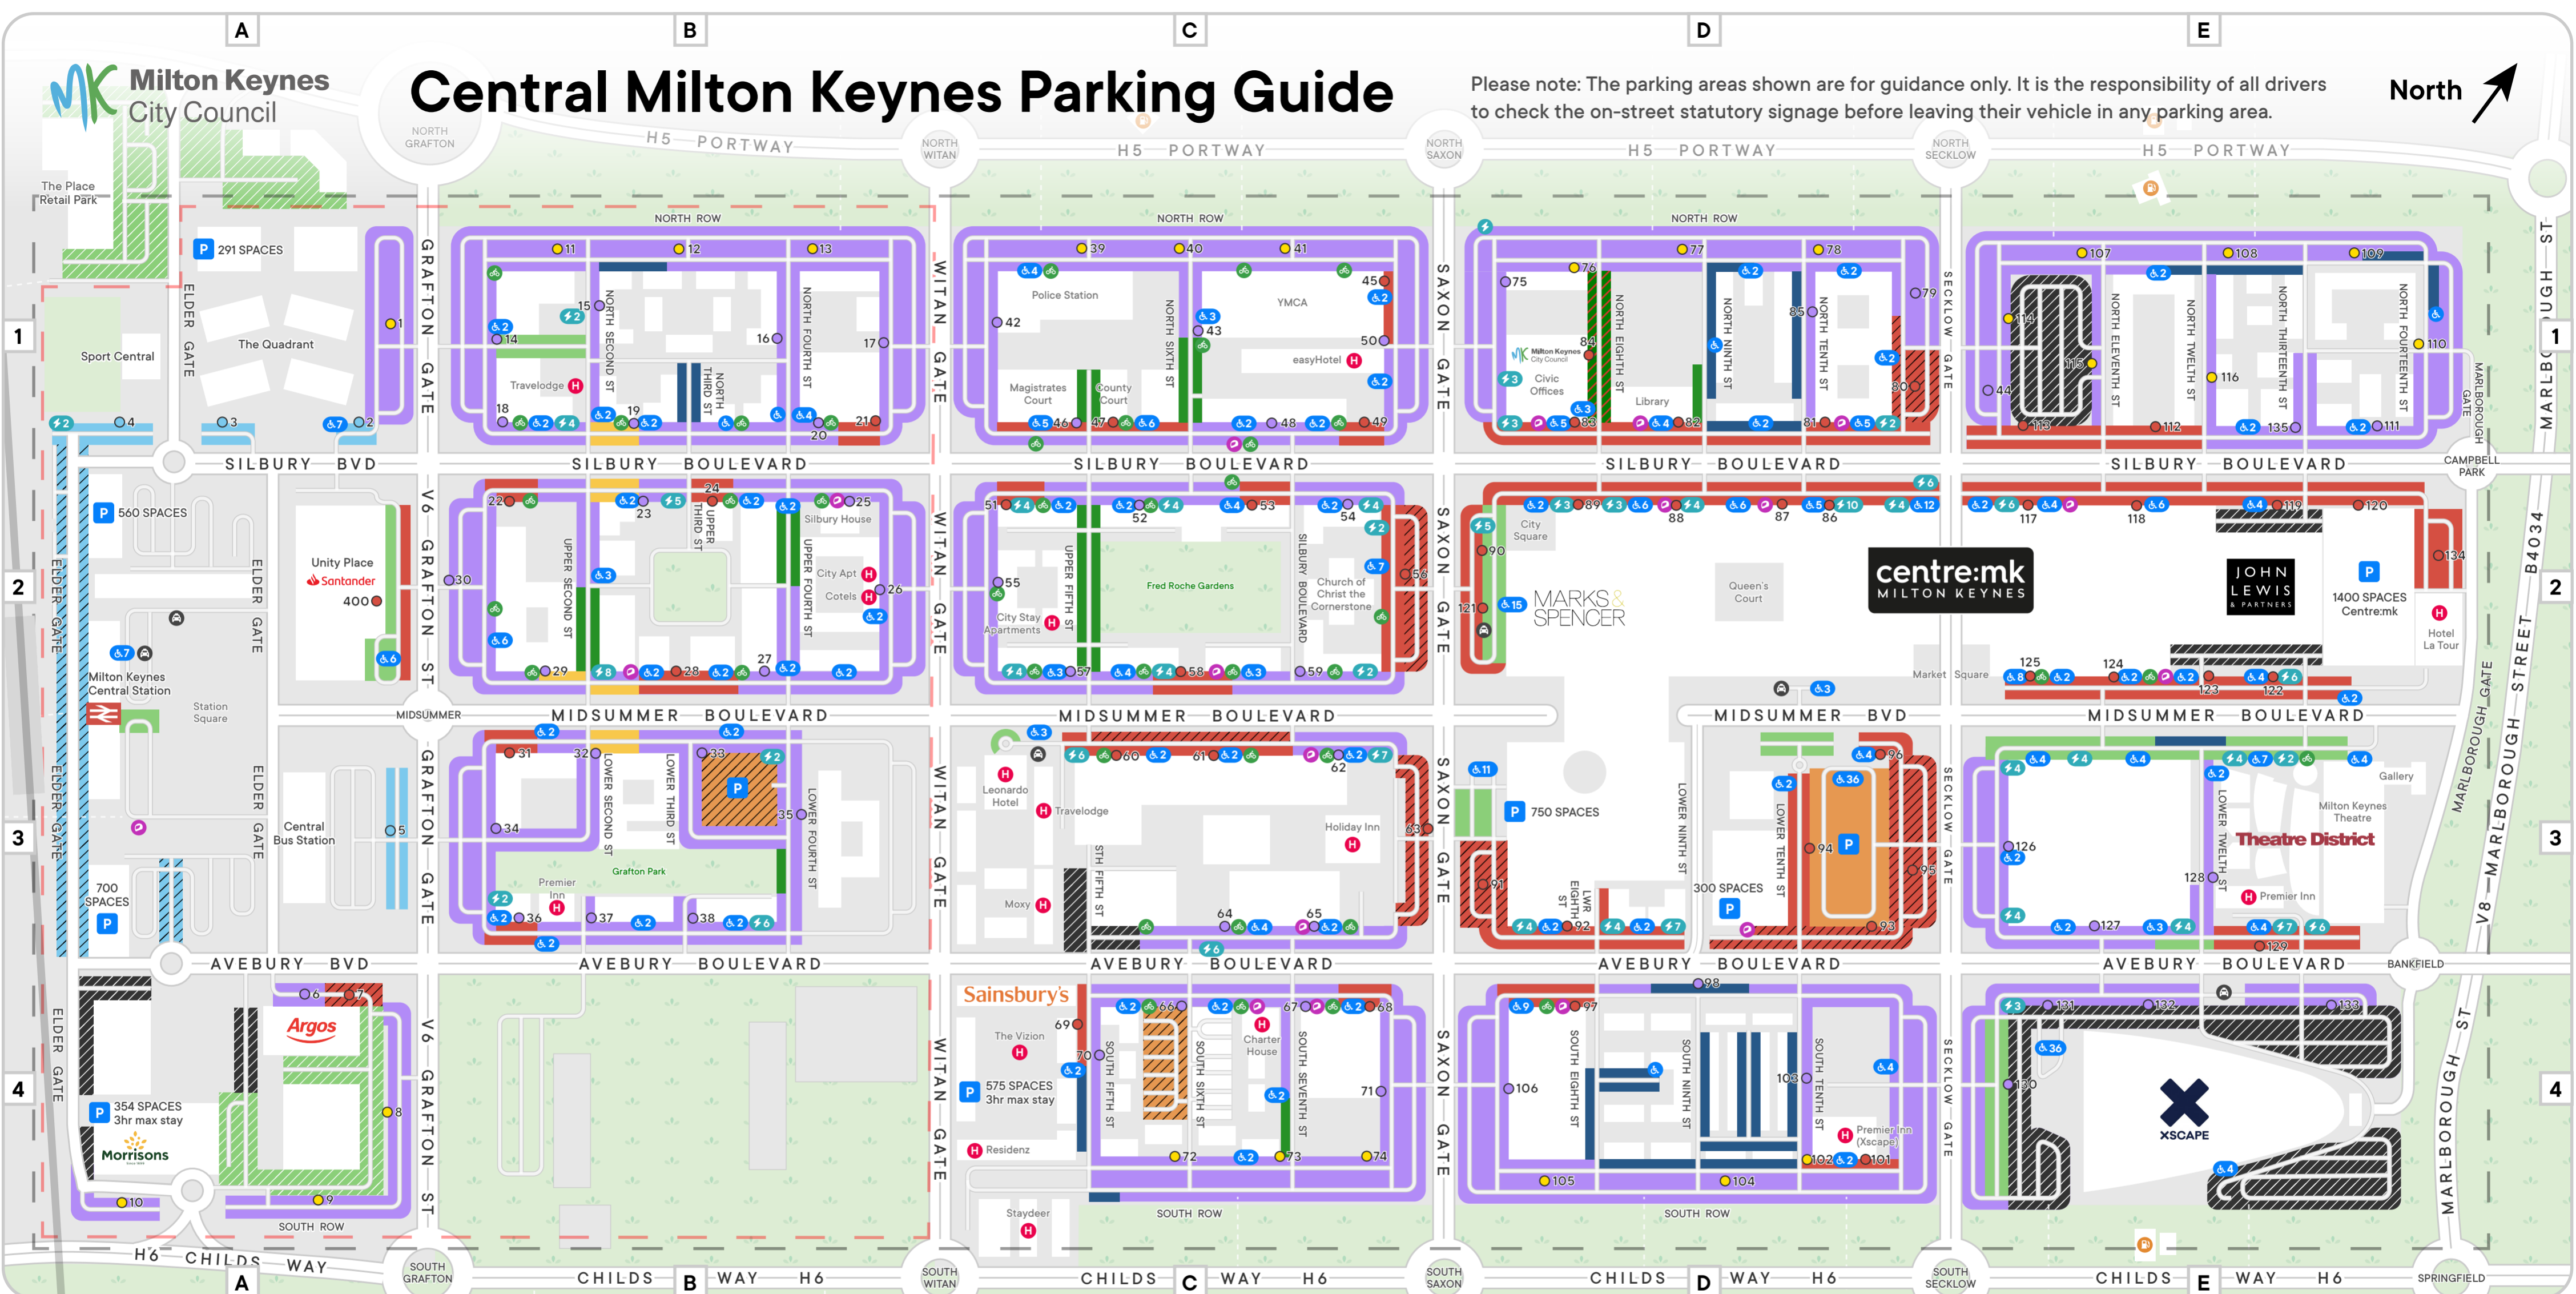

<p><b>Standard tariff</b> £0.50 per hour. (Check signs for operating hours) 2 hrs minimum stay. Pay at terminal or pay by phone. Permit holders E1, CS, H1, G (North &amp; South Row E1, CS, H1, G, R1)</p> <p><b>Premium tariff</b> £2.00 per hour. 7am-6pm, Mon-Sun Pay at terminal or pay by phone</p> <p><b>Premium tariff &amp; peak permit parking</b> £2.00 per hour. 7am-6pm, Mon-Sun Pay at terminal or pay by phone Permit holders E1, CS, G. 7am-6pm, Mon-Fri</p>	<p><b>Long stay tariff</b> £10 for 12 hours. 7am-6pm, Mon-Sun Pay at terminal or pay by phone Permit holders C0, CS</p> <p><b>Long stay fixed tariff</b> £10 for 24 hours. Pay at terminal or pay by phone</p> <p><b>Private pay &amp; display</b> For tariffs please check signs on arrival</p>	<p><b>Standard tariff car park</b> £0.50 per hour. 7am-6pm, Mon-Sun 2 hrs minimum stay. Pay at terminal or pay by phone No permits</p> <p><b>Standard tariff car park &amp; permits</b> £0.50 per hour. 8.30am-6pm, Mon-Sun No parking 7am-8.30am. Pay at terminal or pay by phone. Permit holders E1, M, CS, G, H</p> <p><b>Family friendly standard tariff</b> £0.50 per hour. 9:15am-6pm 2 hrs minimum stay. No waiting 7am-9:15am. Pay at terminal or Pay by phone. Permit holders E1, CS, H1, G</p>	<p><b>Free parking</b> Time restrictions apply Check signs on arrival</p> <p><b>Free parking for retail use</b> Retail use only Check signs for limitations</p> <p><b>Residents permits</b> Permit holders M, All day, Mon-Sun Permit holders R1 (Check signage for restrictions)</p>	<p><b>Carshare permits</b> Permit holders CS. 7am-6pm, Mon-Sun</p> <p><b>Carshare permits &amp; premium tariff</b> Permit holders CS. 7am-6pm, Mon-Fri Premium tariff £2.00 per hour. 7am-6pm, Sat-Sun Pay at terminal or pay by phone</p> <p><b>Payment terminals</b> Purple Standard tariff, Red Premium tariff, Blue Long stay tariff, Yellow Card only</p>	<p><b>Multi-storey car park</b></p> <p><b>Electric charge points</b></p> <p><b>Disabled parking</b></p> <p><b>Motorcycle parking</b></p>	<p><b>Cycle parking</b></p> <p><b>Hackney carriages</b></p> <p><b>Hotels</b></p> <p><b>Petrol stations</b></p>	<p><b>No double parking at any time</b></p> <p><b>Early morning restriction</b> Blocks A1-A4 and B1-B4 Permit parking only 7am-8:30am in standard rate C0, E1, CS, H1, G (North and South Row C0, E1, CS, H1, G, R1)</p> <p><b>Permit codes</b> E1 Employee Permits, CS Car Share permits, MT Market Trader Permits, C0 Commuter Permits, R1 Residential permits, M Carers Permits, G Green permits</p> <p>Map edition Feb 2024</p>
--	--	--	---	--	--	--	---