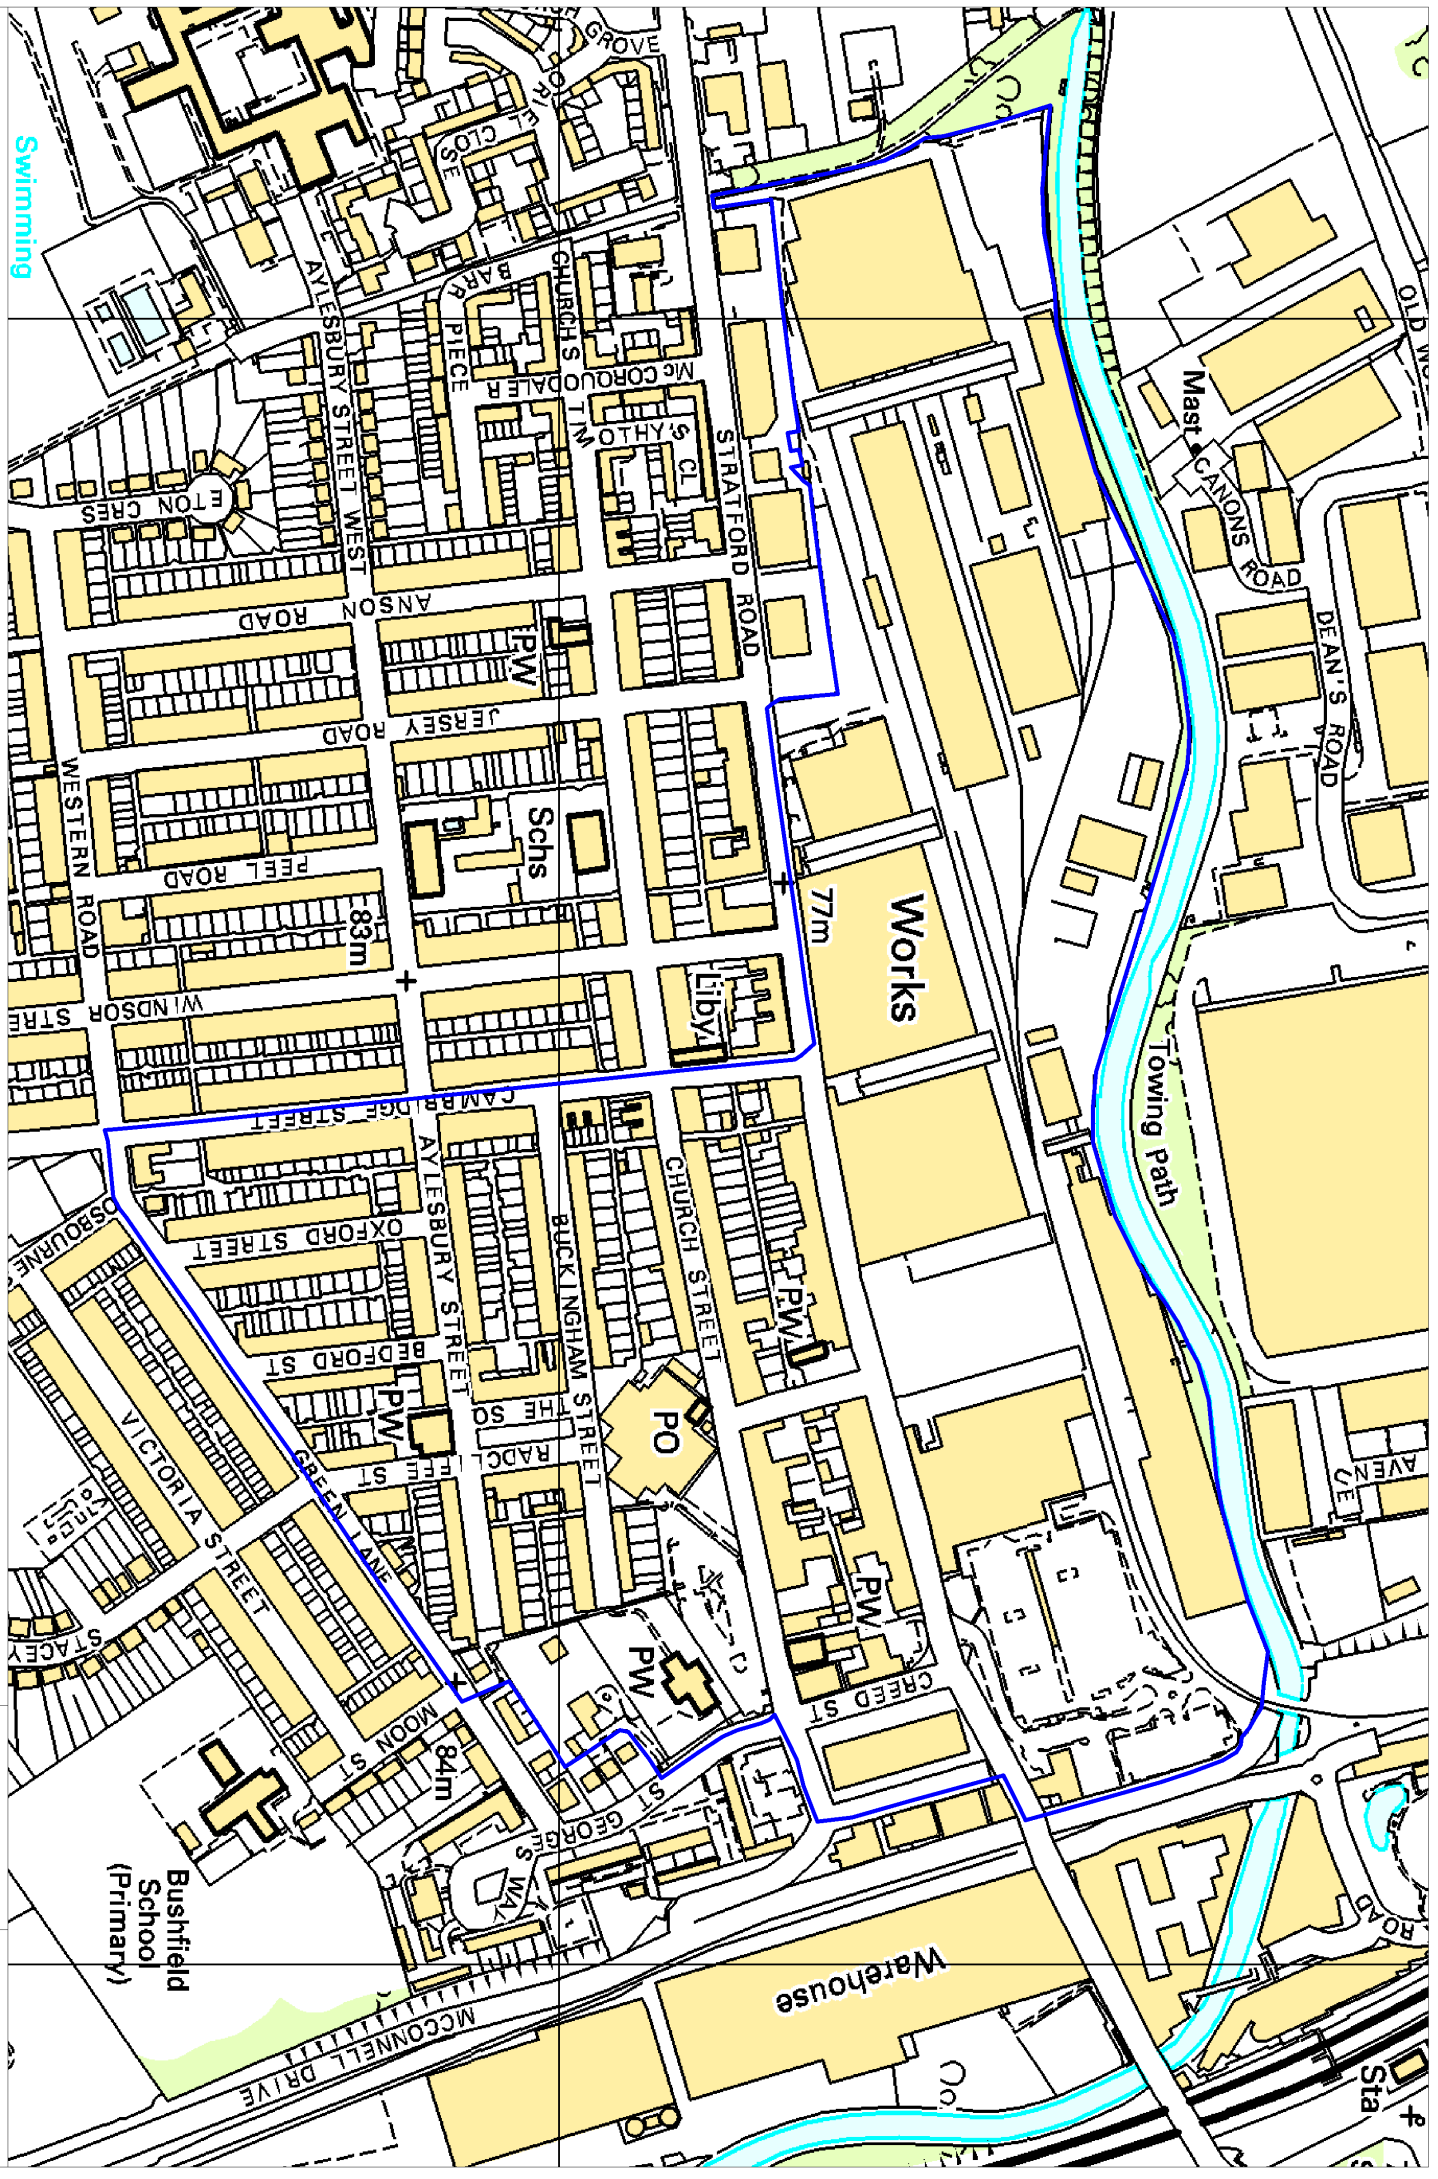

Wolverton Neighbourhood Plan Area

1:3250