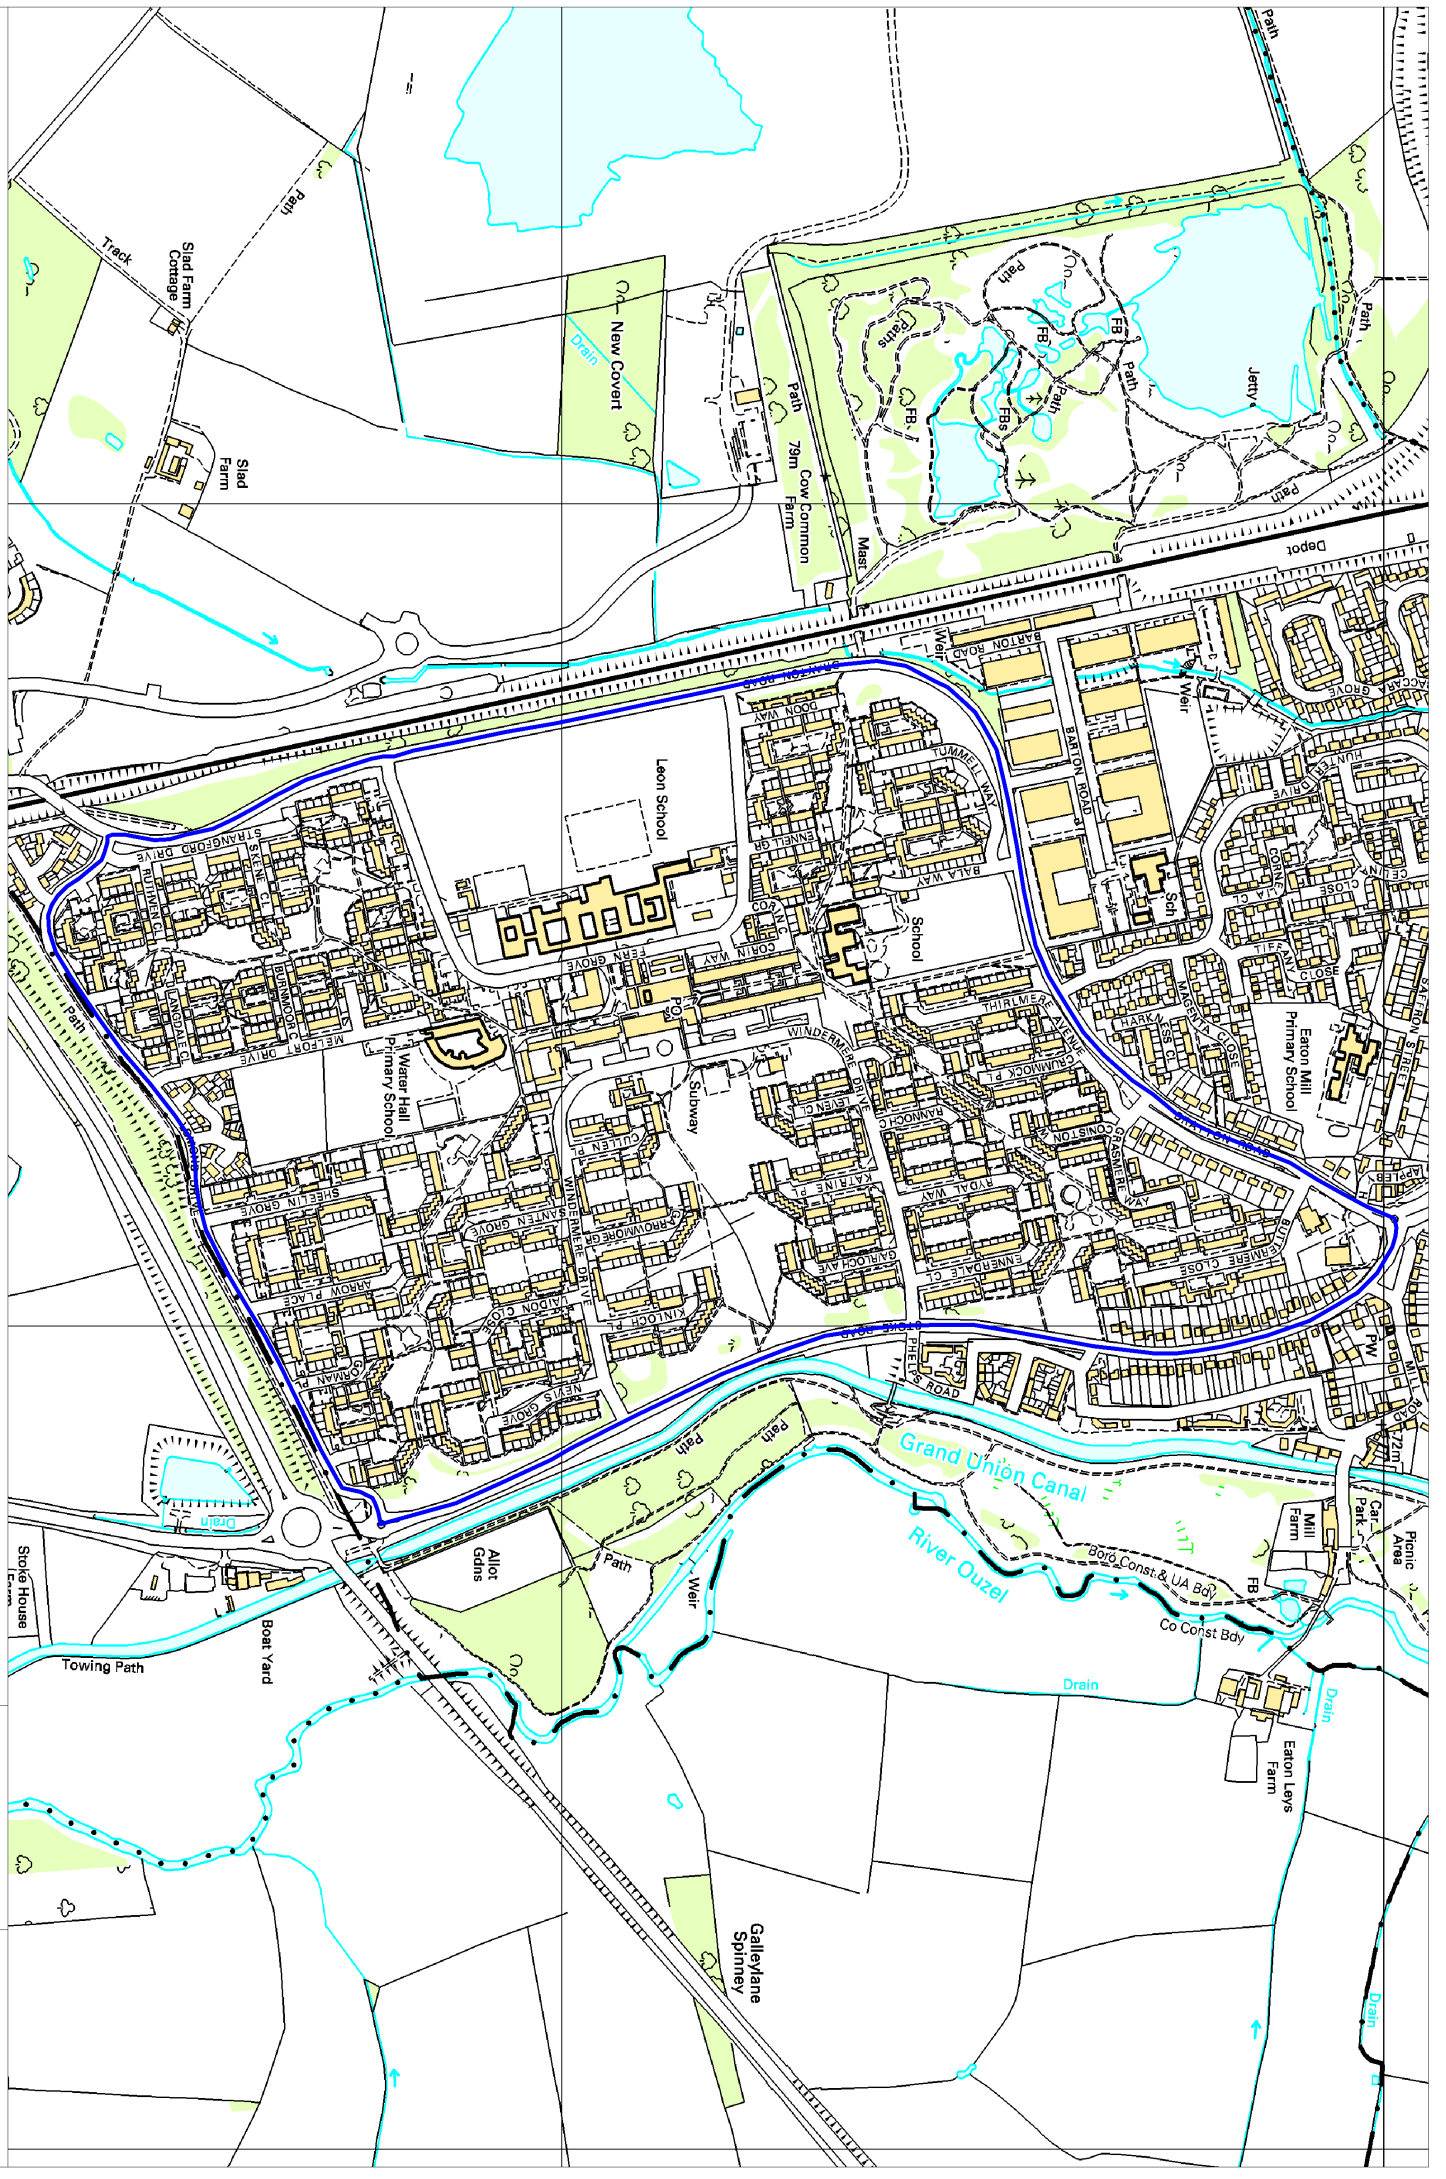

# Lakes Estate Proposed Neighbourhood Plan Area

1:6,500