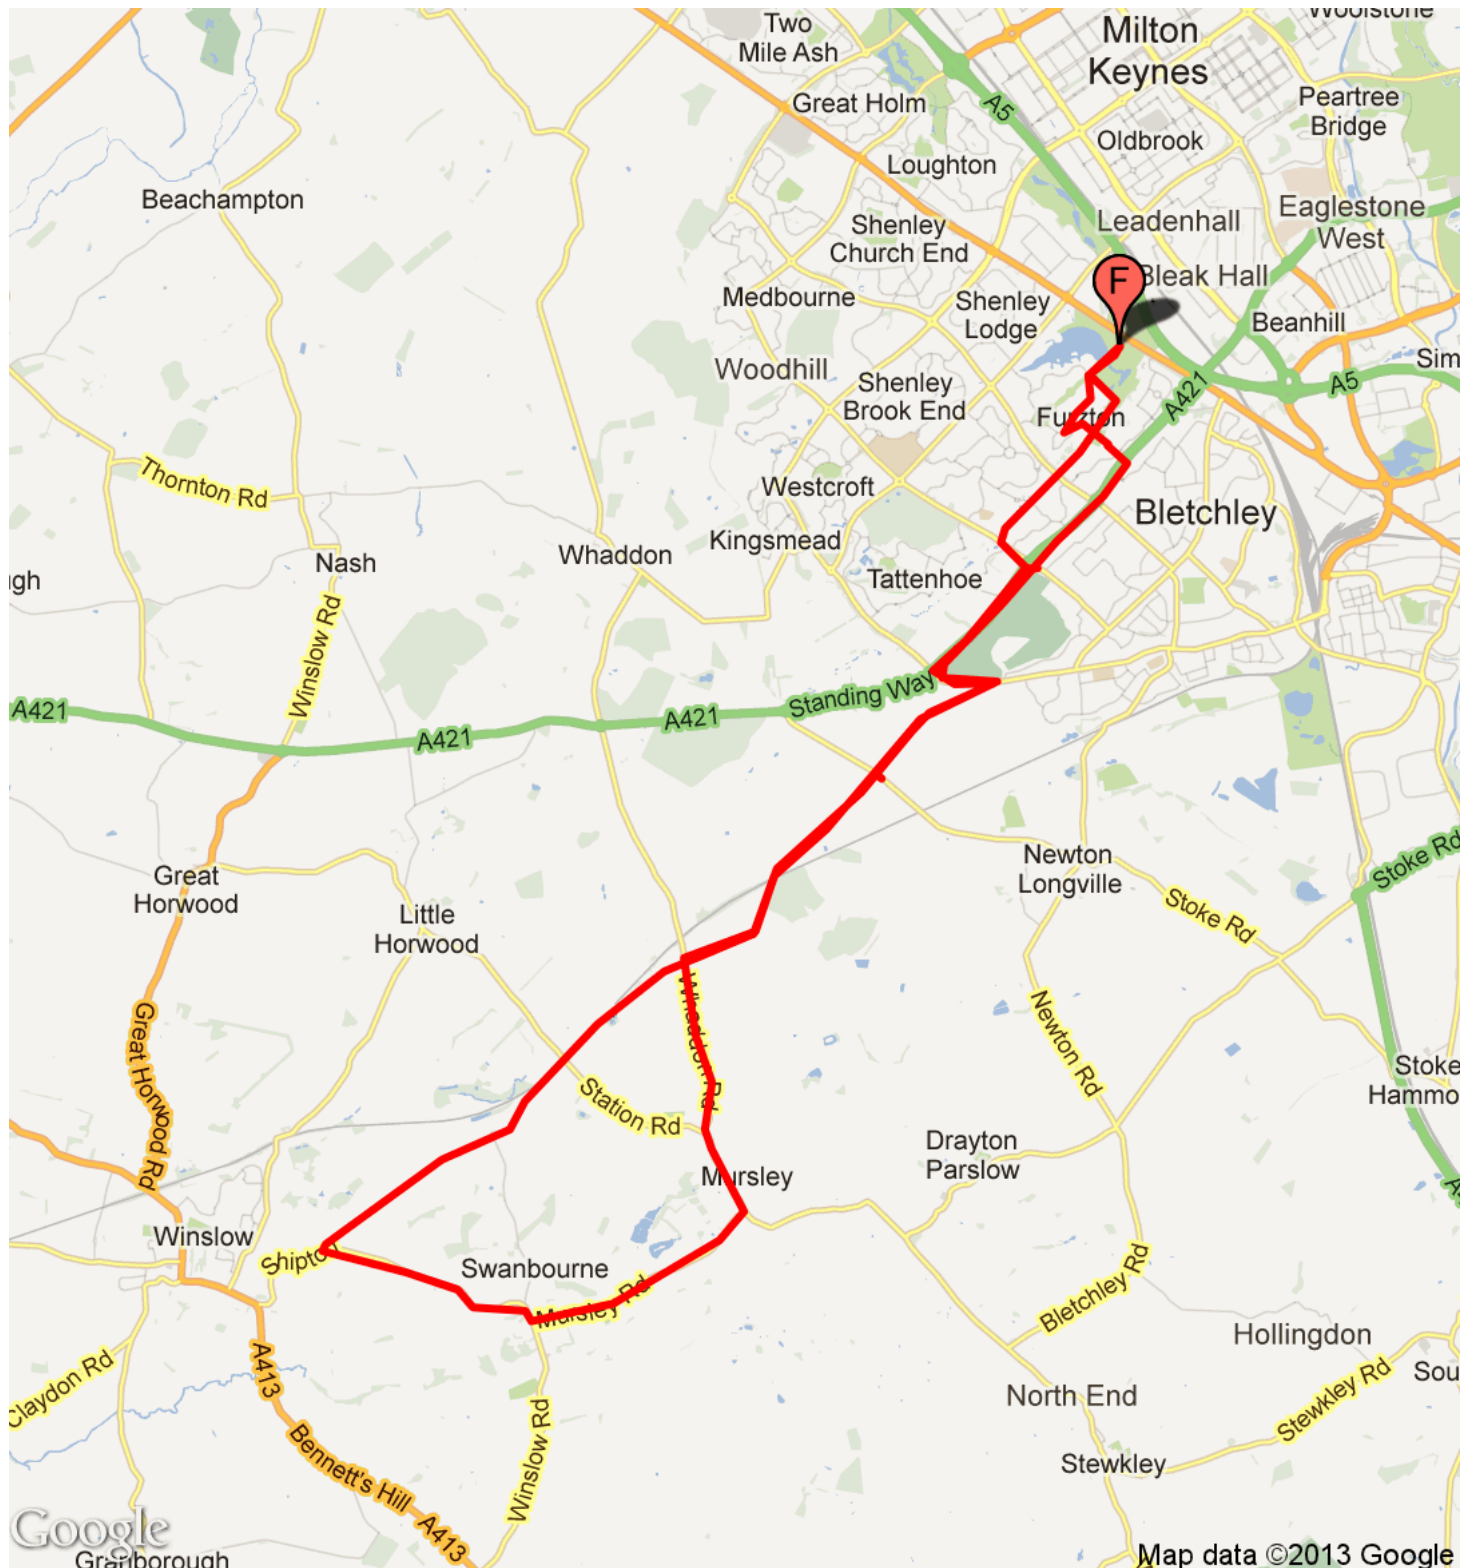

Ride the Red Route

TOTAL DISTANCE
27.83 KM

ELEVATION
FROM 84 METRES TO 154 METRES

Steady

ELEVATION CHART