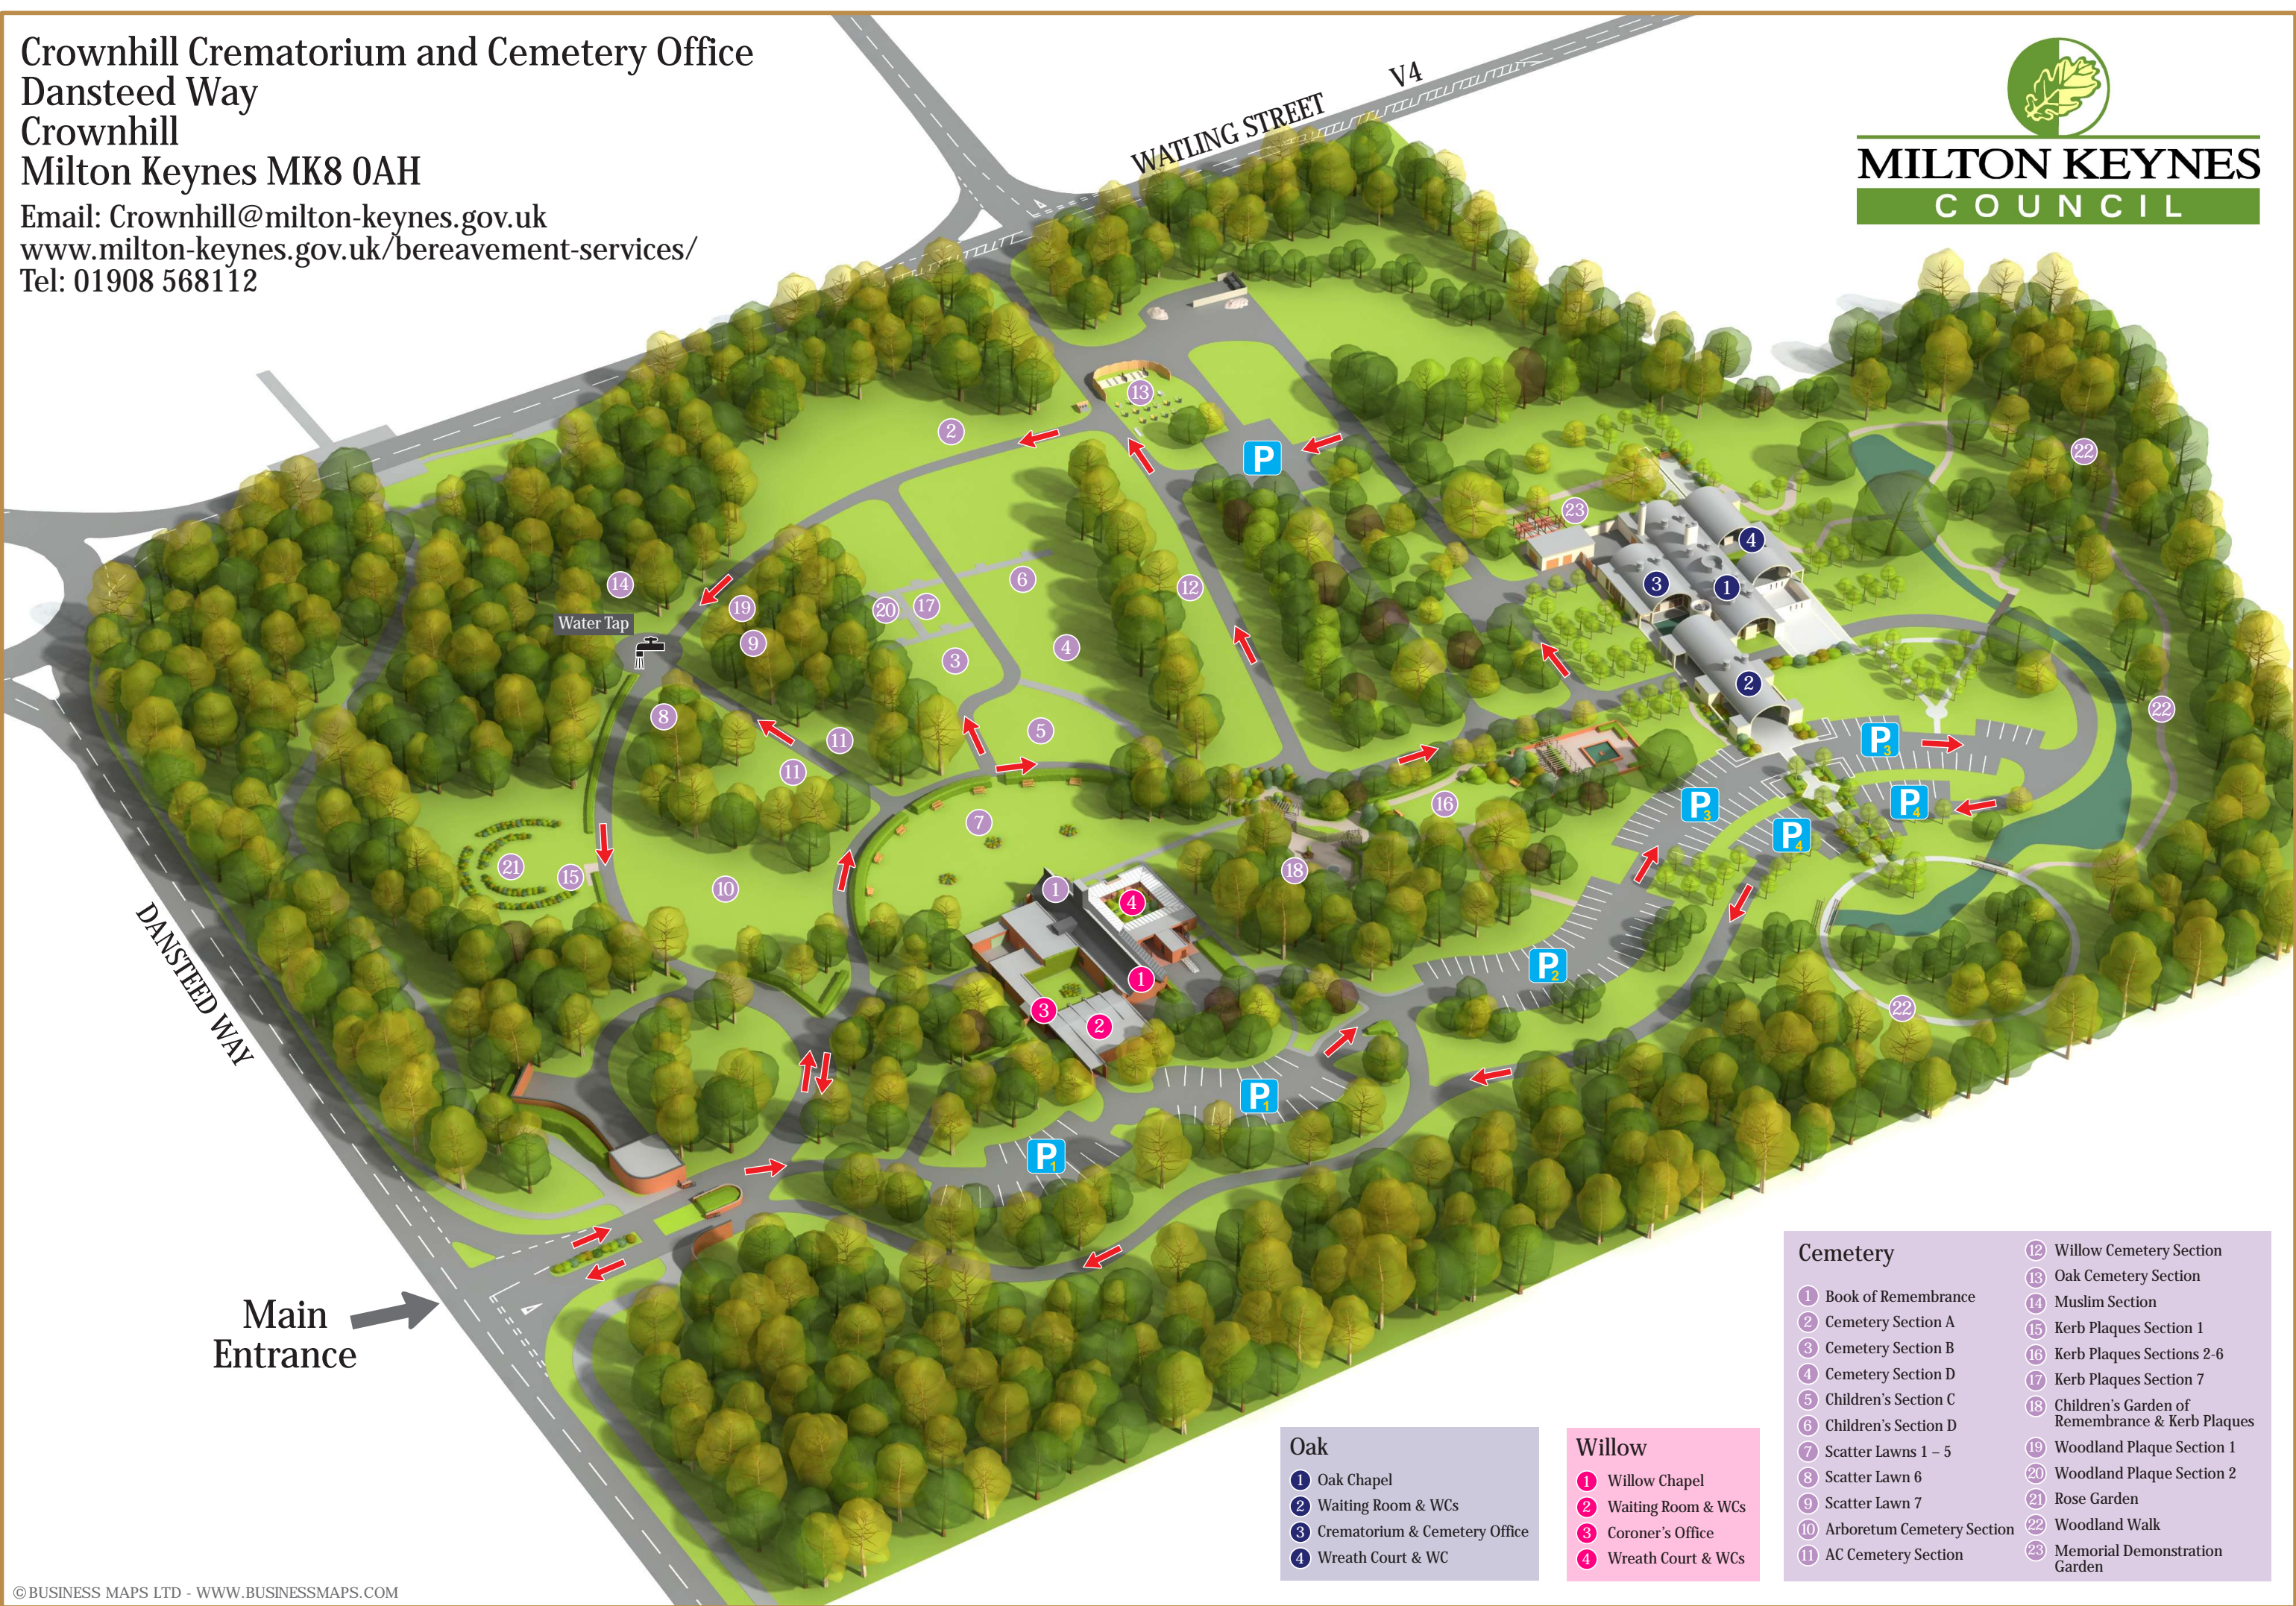

Main Entrance →

- Oak**
- 1 Oak Chapel
 - 2 Waiting Room & WCs
 - 3 Crematorium & Cemetery Office
 - 4 Wreath Court & WC

- Willow**
- 1 Willow Chapel
 - 2 Waiting Room & WCs
 - 3 Coroner's Office
 - 4 Wreath Court & WCs

- Cemetery**
- 1 Book of Remembrance
 - 2 Cemetery Section A
 - 3 Cemetery Section B
 - 4 Cemetery Section D
 - 5 Children's Section C
 - 6 Children's Section D
 - 7 Scatter Lawns 1 - 5
 - 8 Scatter Lawn 6
 - 9 Scatter Lawn 7
 - 10 Arboretum Cemetery Section
 - 11 AC Cemetery Section
 - 12 Willow Cemetery Section
 - 13 Oak Cemetery Section
 - 14 Muslim Section
 - 15 Kerb Plaques Section 1
 - 16 Kerb Plaques Sections 2-6
 - 17 Kerb Plaques Section 7
 - 18 Children's Garden of Remembrance & Kerb Plaques
 - 19 Woodland Plaque Section 1
 - 20 Woodland Plaque Section 2
 - 21 Rose Garden
 - 22 Woodland Walk
 - 23 Memorial Demonstration Garden