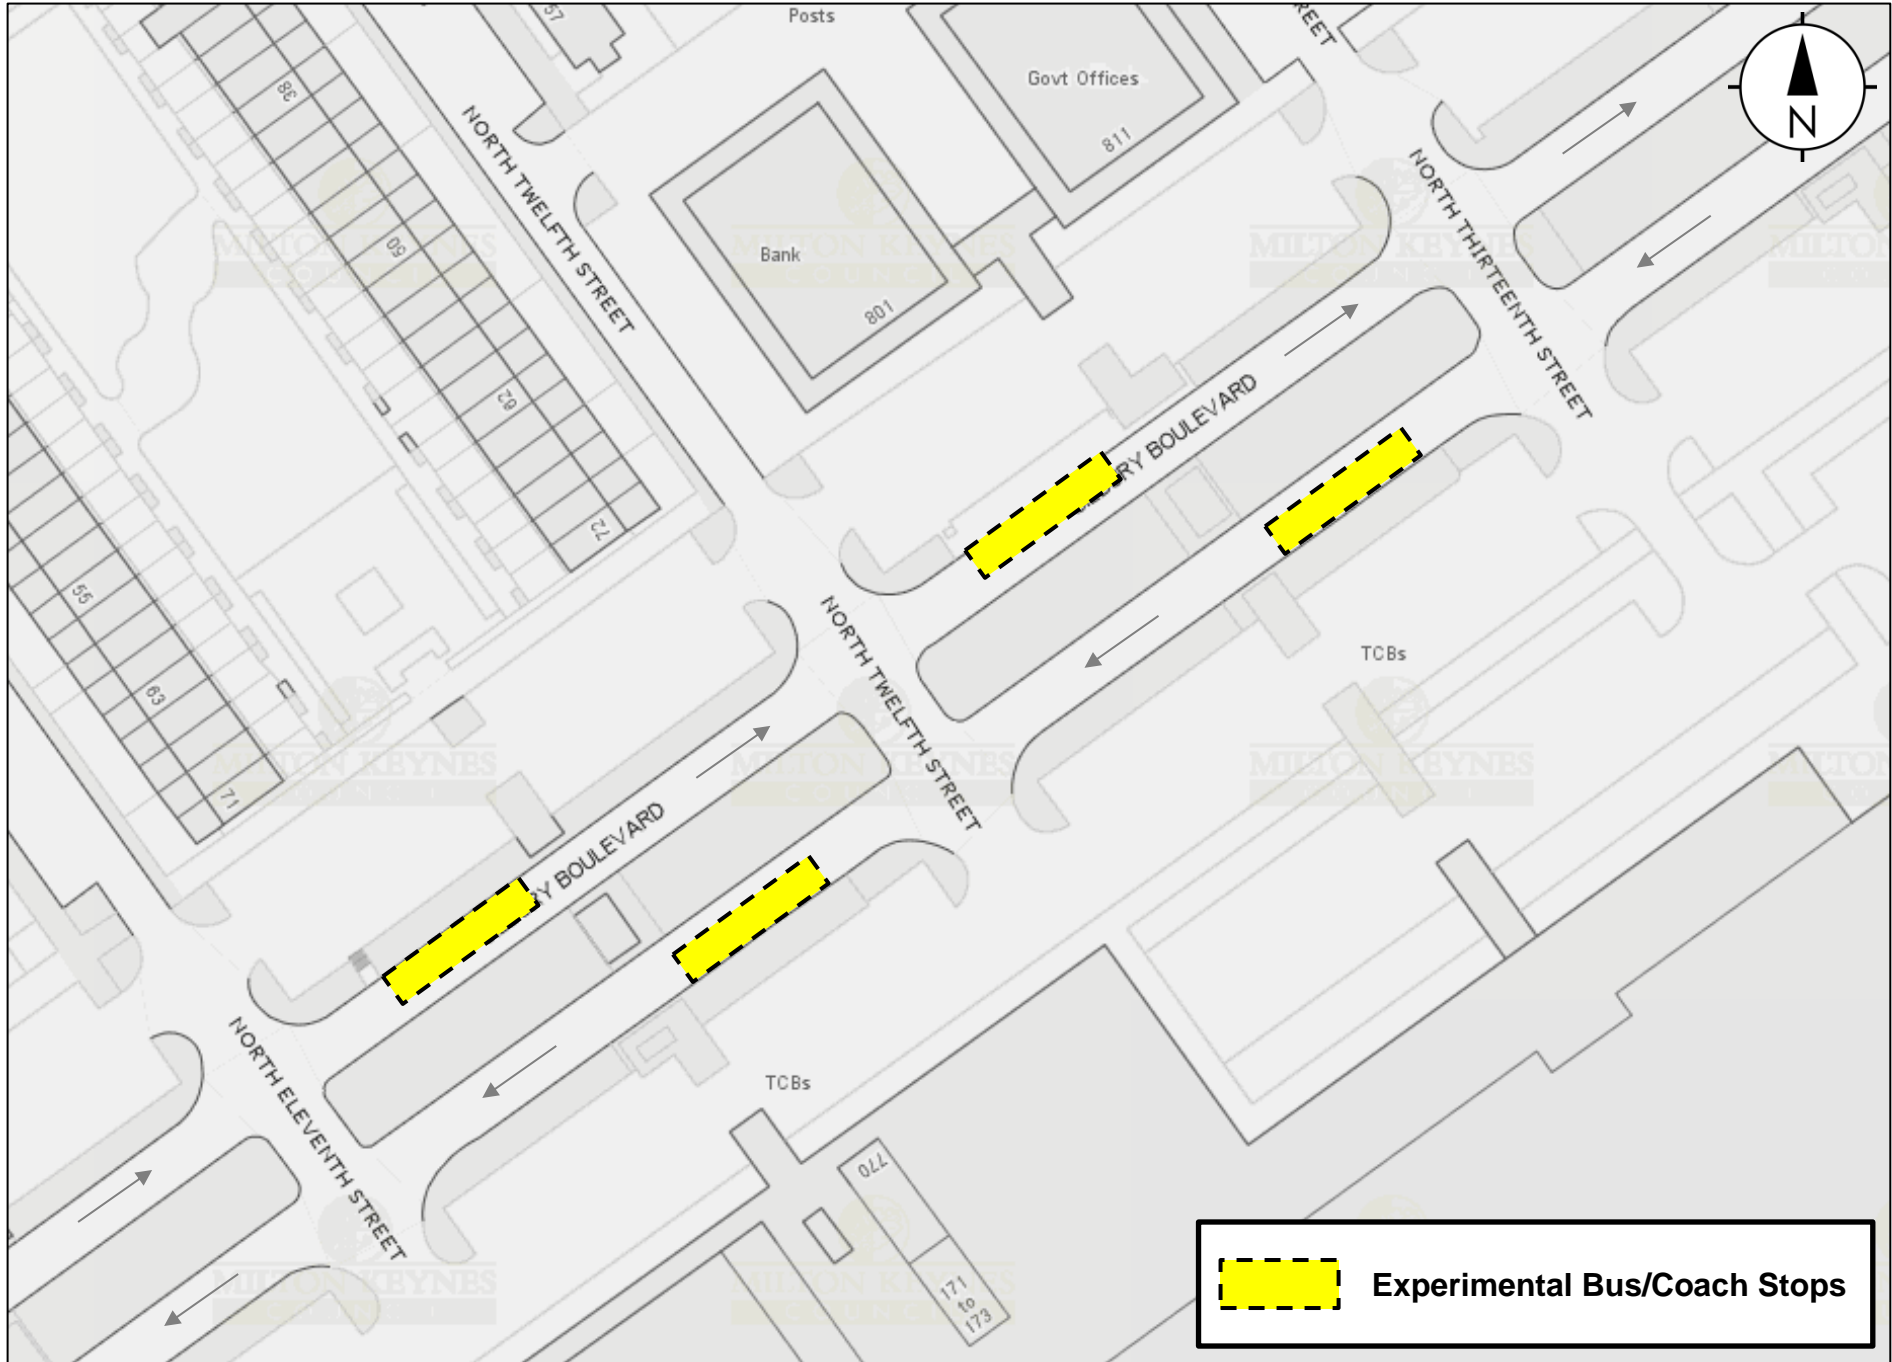

EXPERIMENTAL BUS/COACH STOPS – LOCATION PLAN

Location Plan

Old Coach Park
(Now closed)