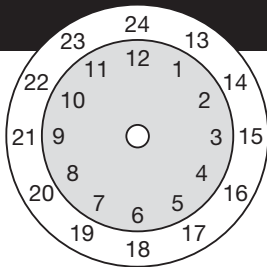

No service on other days or Public Holidays

16.07.11/v2

The 24 hour clock

All timings are shown in the 24 hour clock, for example:

0526 = 5.26am

1200 = 12 noon

2147 = 9.47pm

0804 = 8.04am