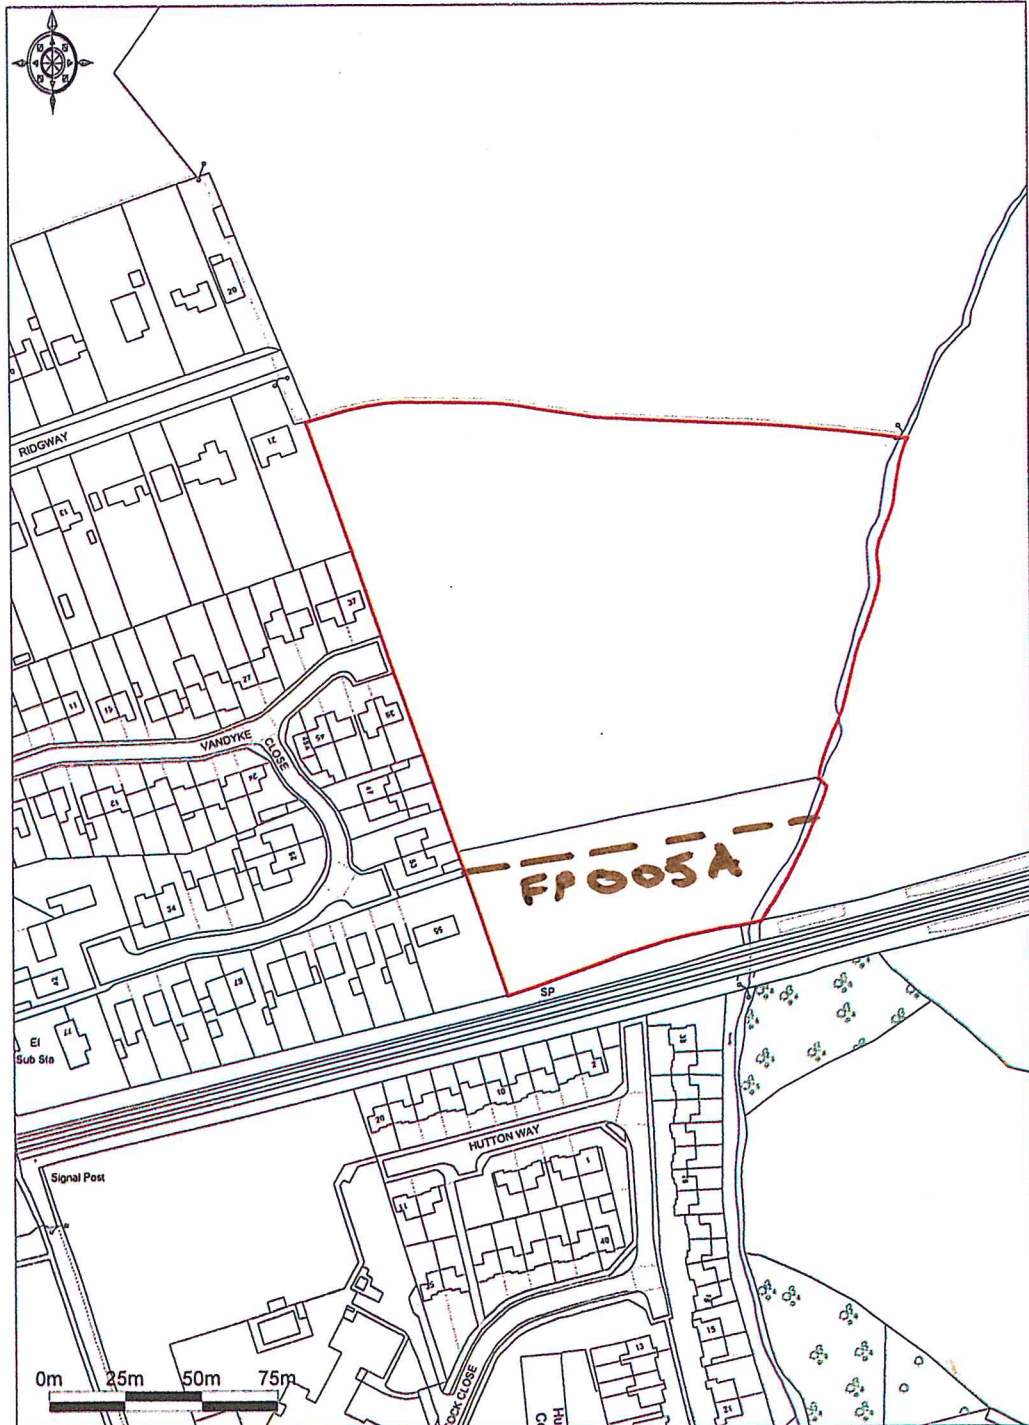

LAND OFF VANDYKE CLOSE,
WOBURN SANDS, MILTON KEYNES