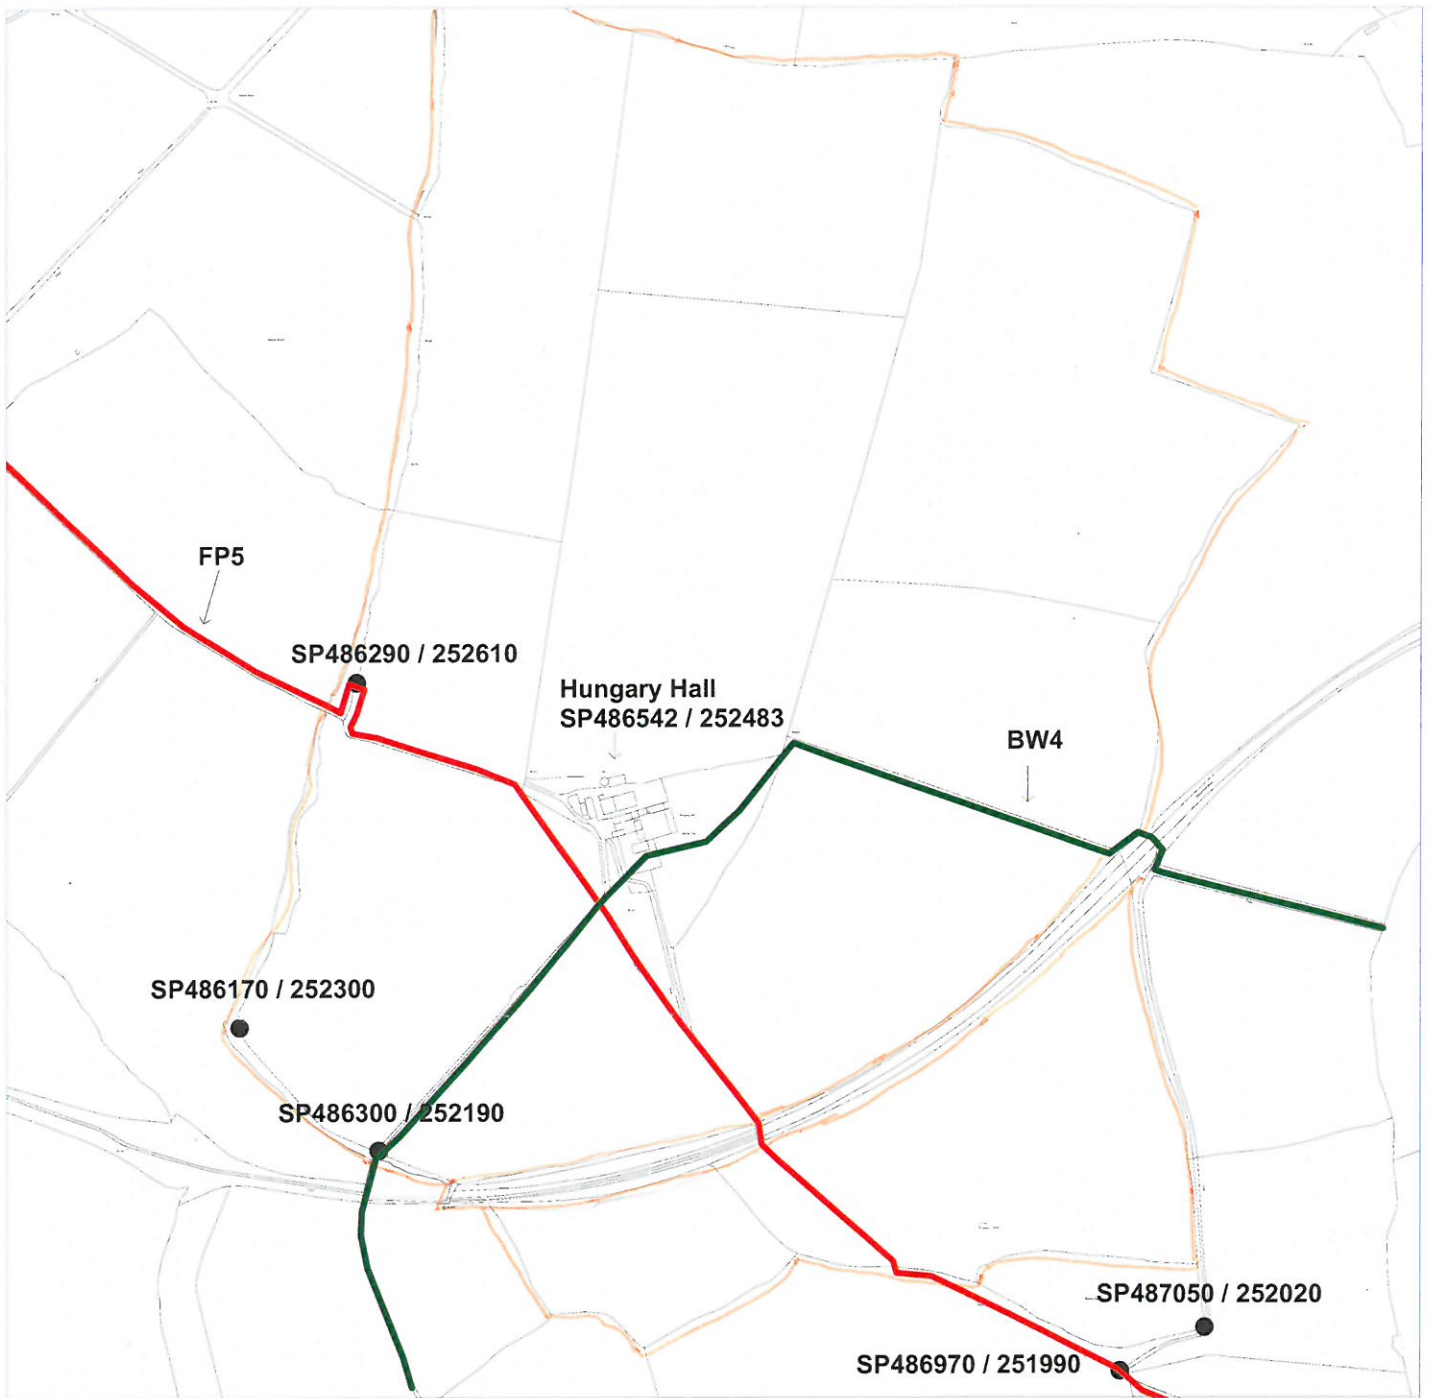

PLAN 1

Map referred to in the Council of the Borough of Milton Keynes
Footpath 5 & Bridleway 4, Weston Underwood

The common seal of the Council of the Borough of Milton Keynes
was hereunto affixed in the presence of:

HEAD OF LEGAL SERVICES AND MONITORING OFFICER

Key:
— Footpath 5
— Bridleway 4