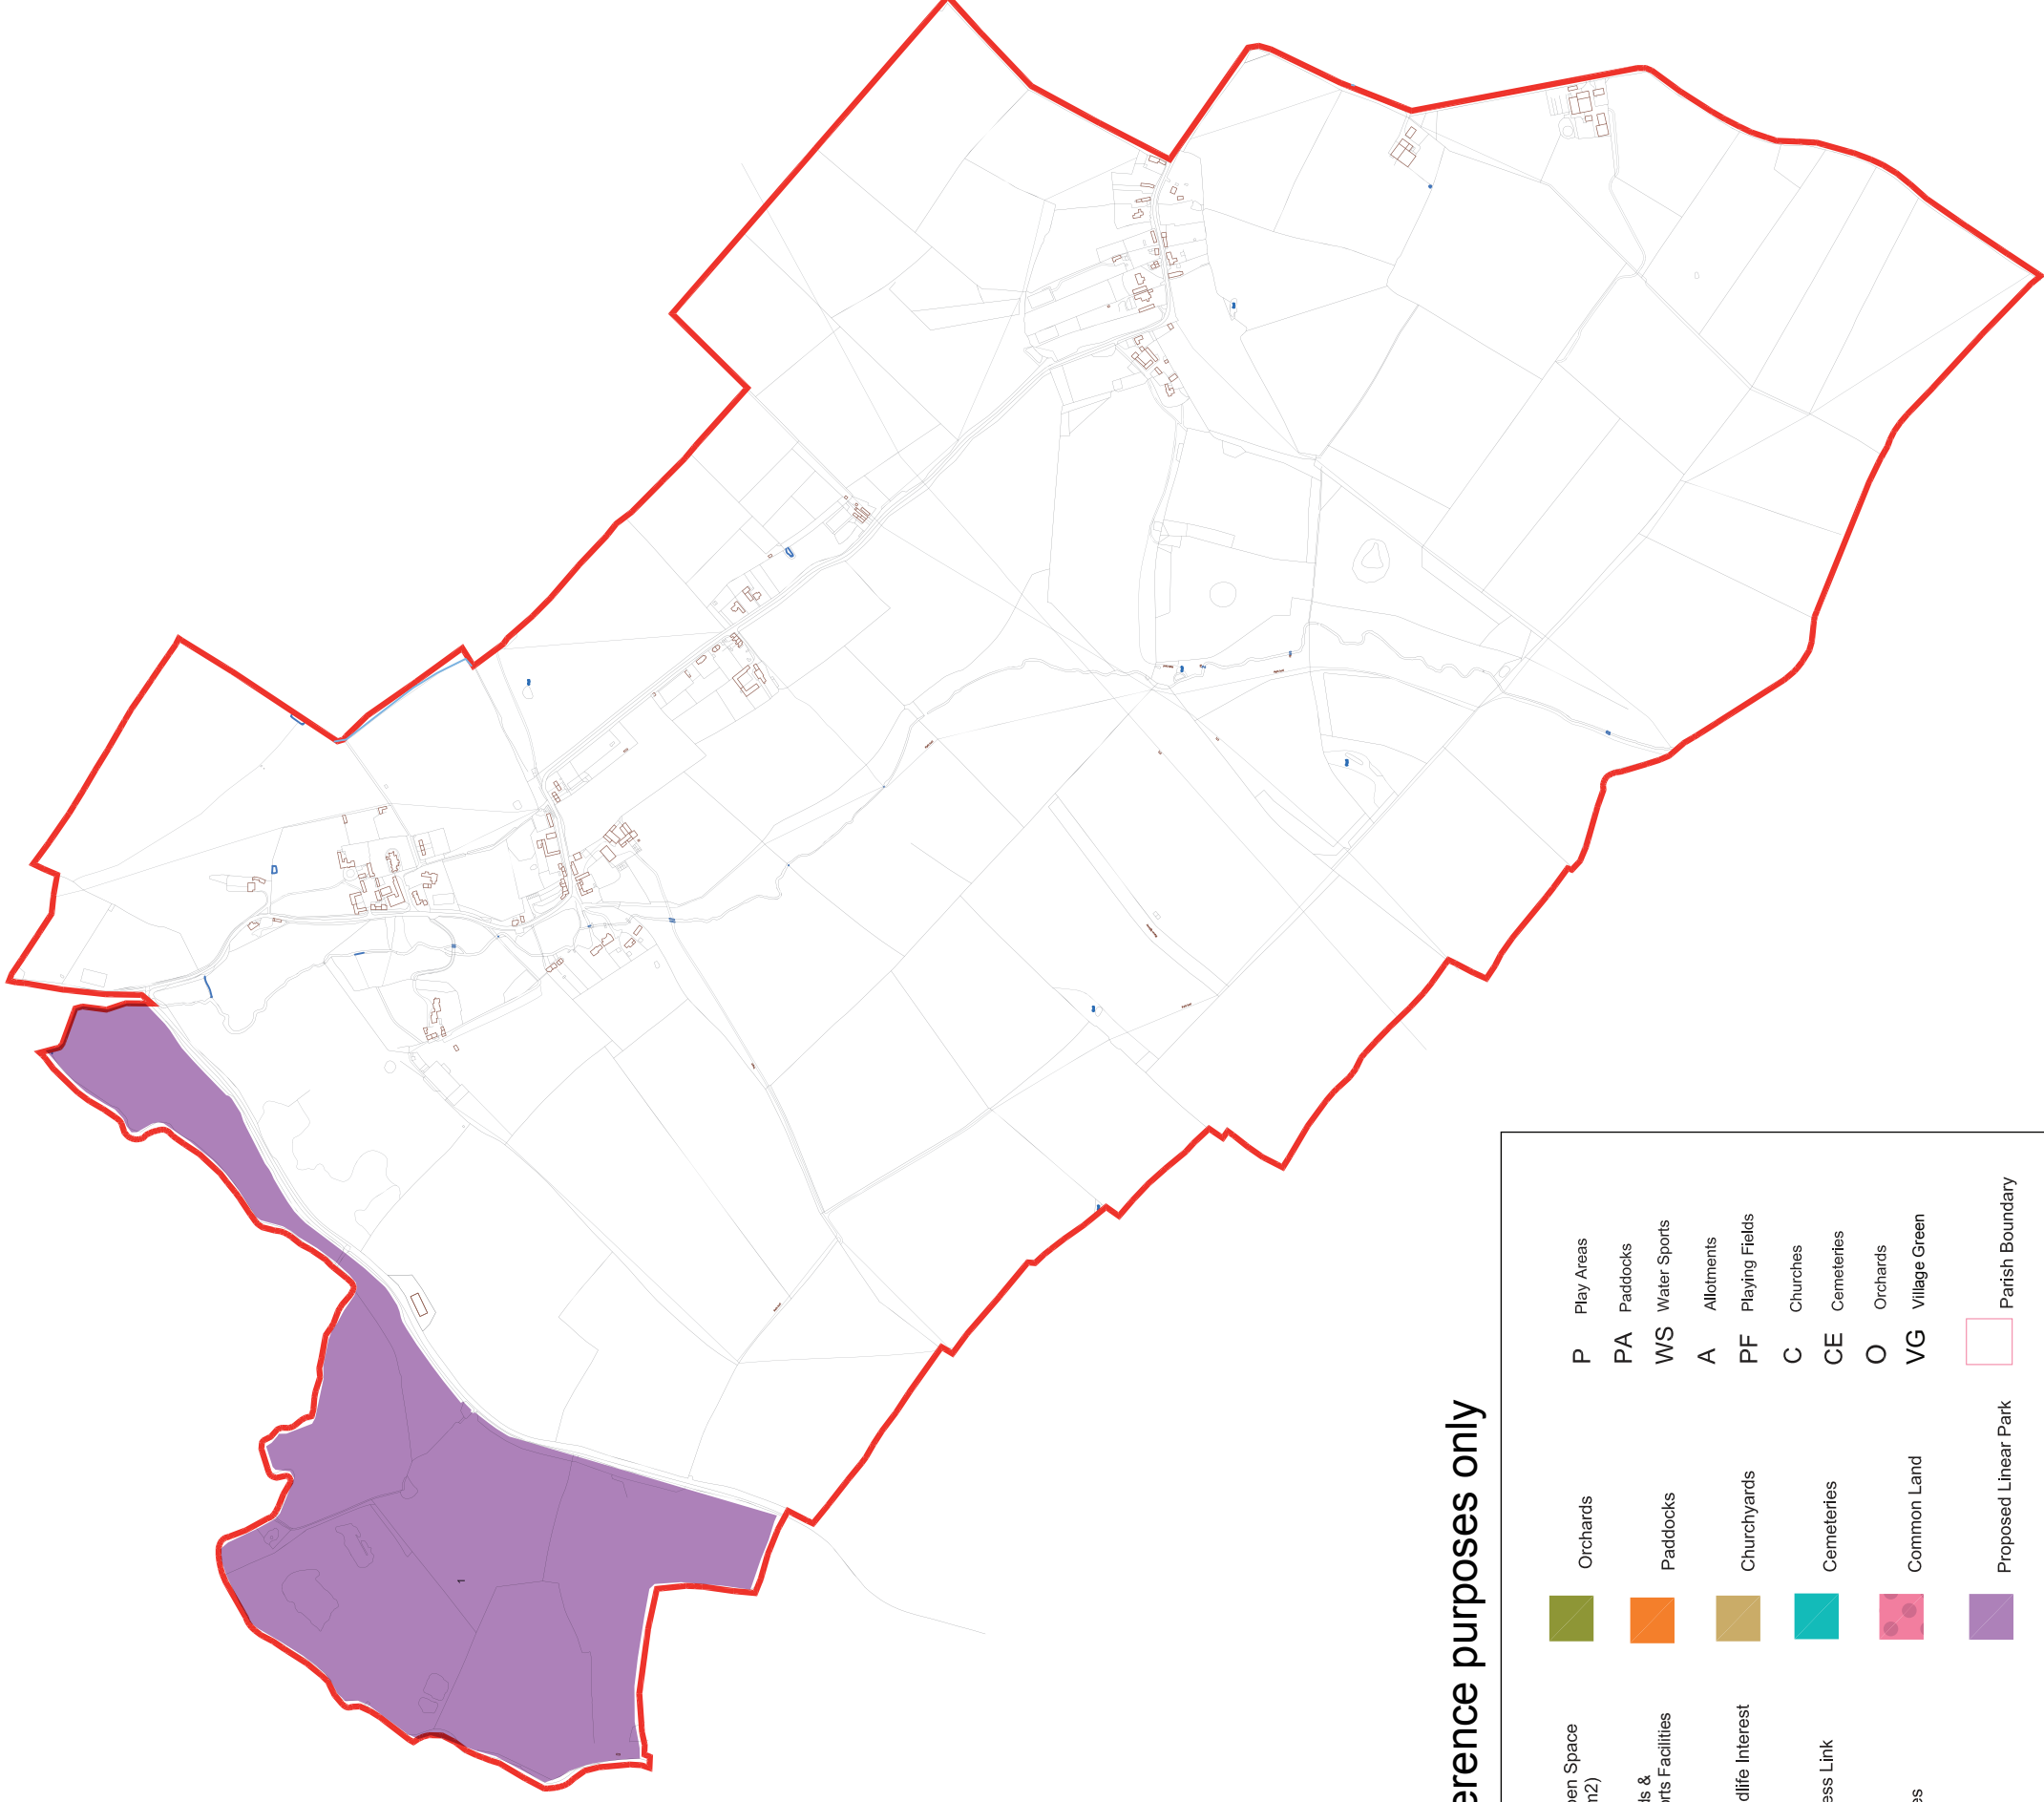

Calverton

*The numbers are for reference purposes only

Linear Parks	Amenity Open Space (over 1000m ²)	Orchards	P	Play Areas
District Parks	Playing Fields & Outdoor Sports Facilities	Paddocks	PA	Paddocks
Local Parks	Sites of Wildlife Interest	Churchyards	WS	Water Sports
Pocket Parks	Green Access Link	Cemeteries	A	Allotments
Village Greens	Civic Spaces	Common Land	PF	Playing Fields
Transport Corridors	Allotments	Proposed Linear Park	C	Churches
			CE	Cemeteries
			O	Orchards
			VG	Village Green
				Parish Boundary