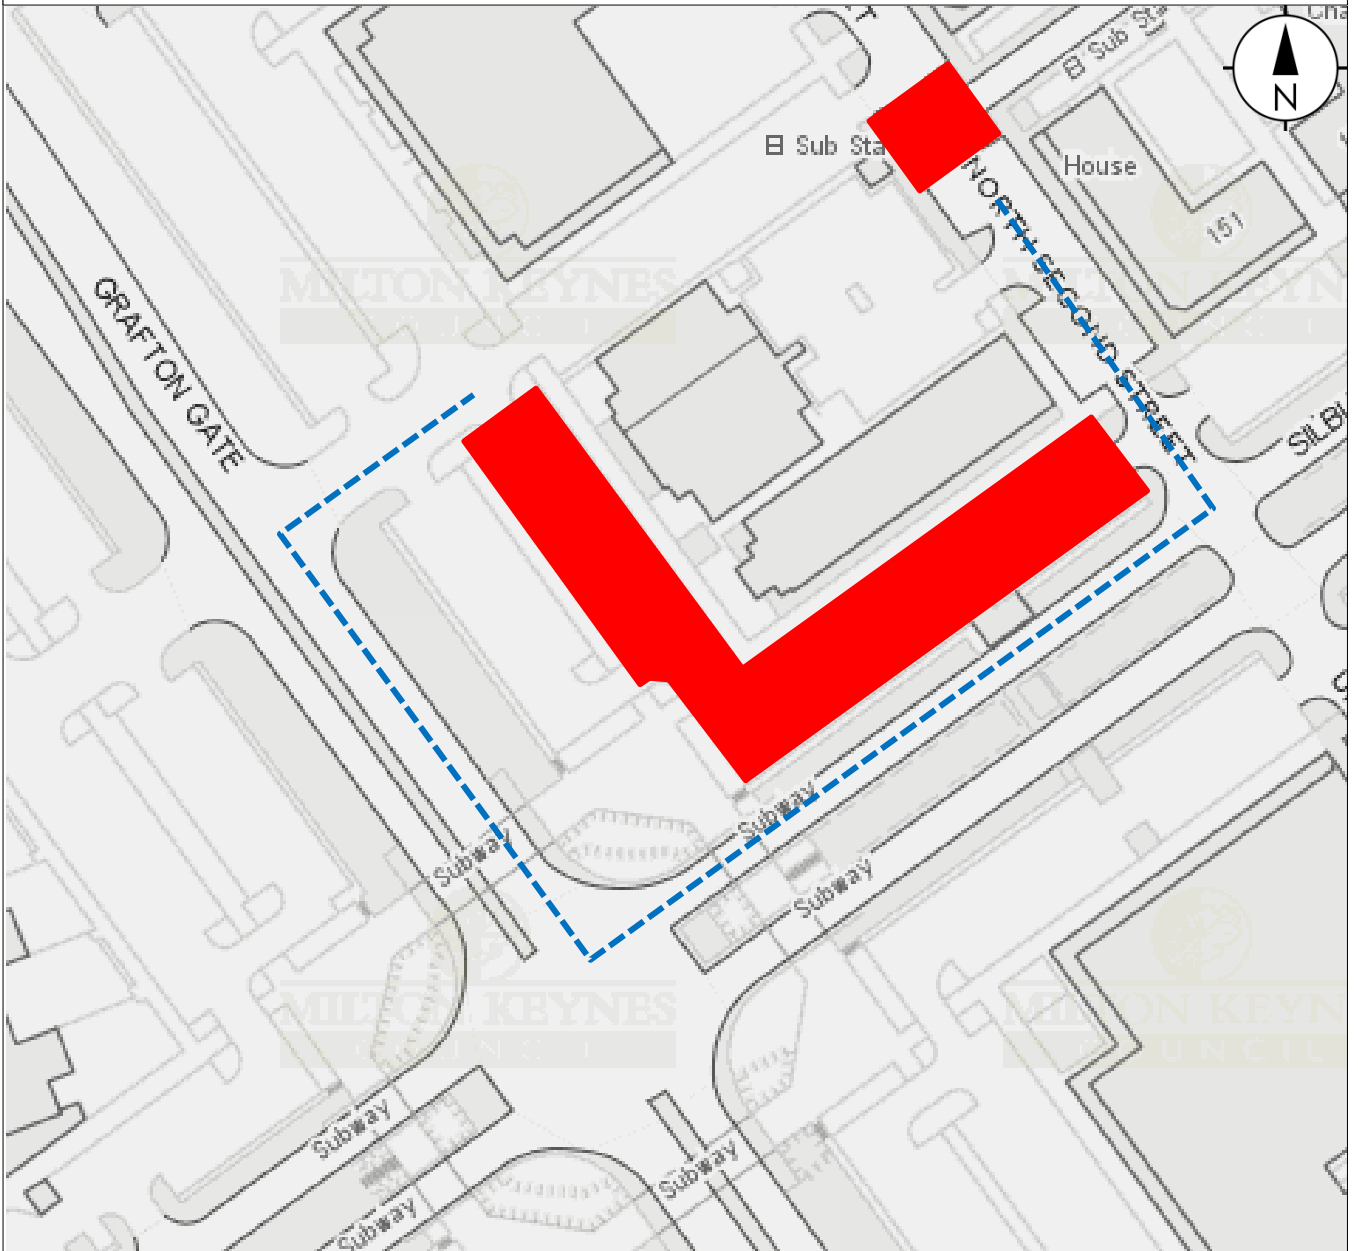

MAP FOR ORDER

Length of road to be closed

Alternative Route

Map referred to in the Council of the Borough of Milton Keynes (Parts of Silbury Boulevard, Grafton Gate and North Second Street, Central Milton Keynes) (Temporary Closure) Order 2019.

This map is not to scale

The common seal of the Council of the Borough of Milton Keynes was hereunto affixed in the presence of:

.....
HEAD OF LEGAL SERVICES