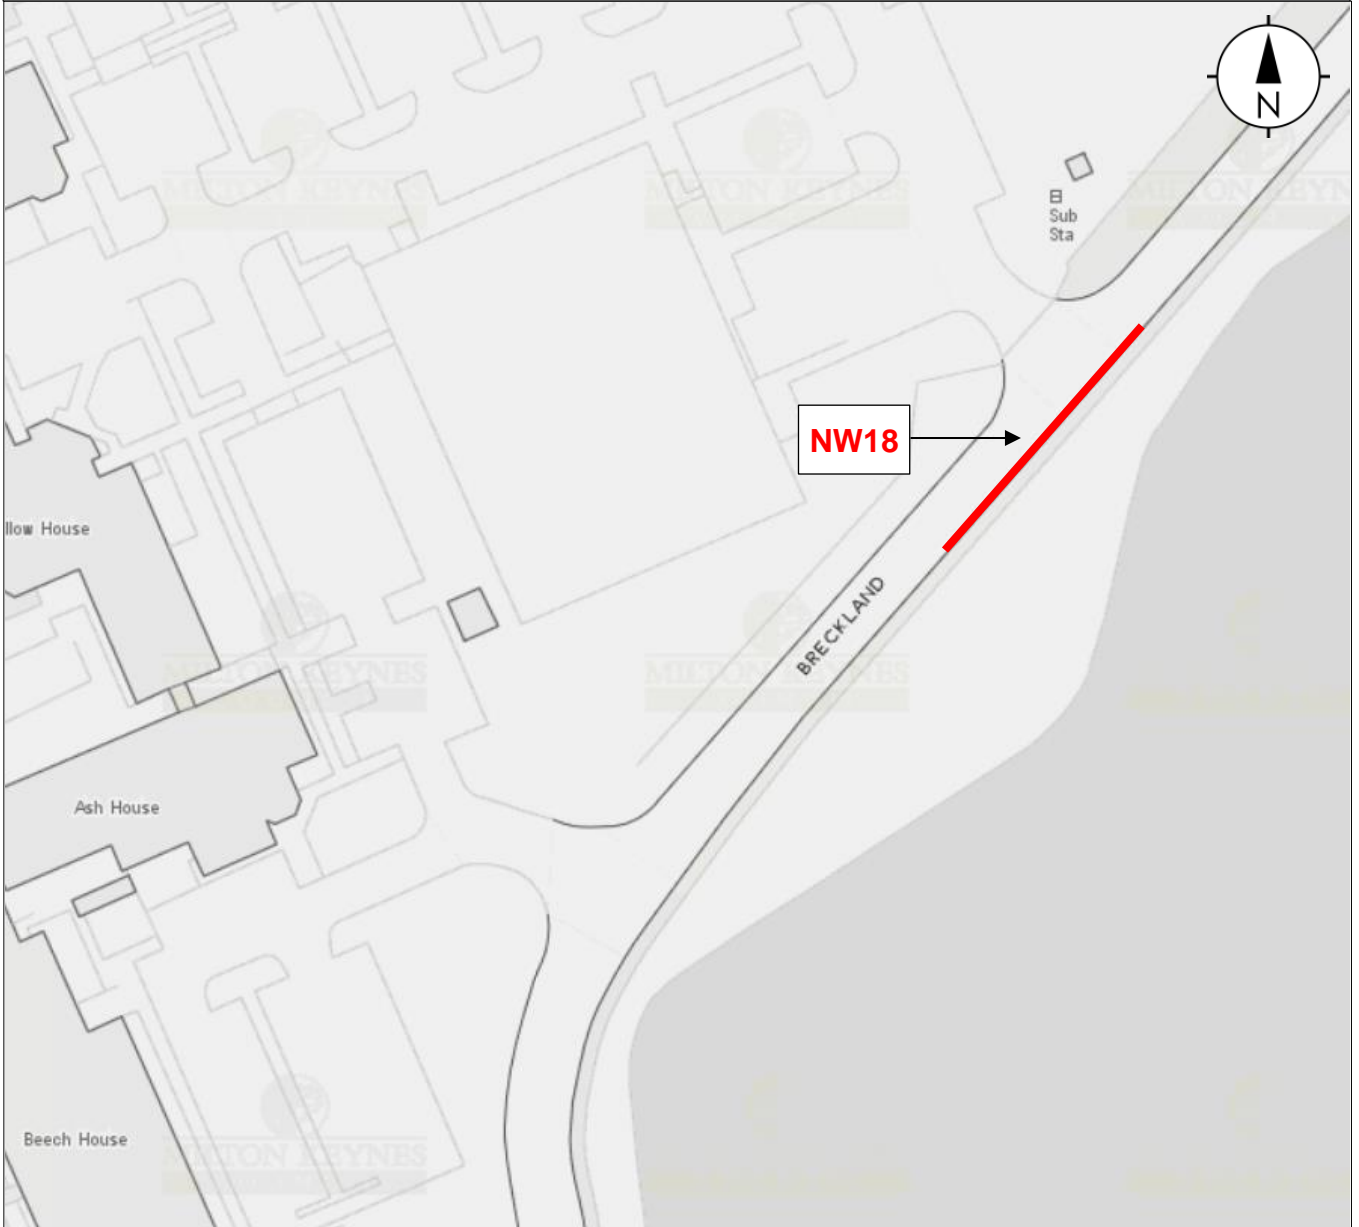

MAP FOR ORDER

— 'No waiting at any time' restriction

NW18 TRO Reference

Map referred to in The Council of the Borough of Milton Keynes (The Council of the Borough of Milton Keynes) (Various Roads, Linford Wood) (Prohibition of Waiting Restrictions) Order 2011) Variation Order 2020 (No.2)

Map not to scale

The Common Seal of the Council of the Borough of Milton Keynes was hereunto affixed in the presence of:

.....
HEAD OF LEGAL SERVICES