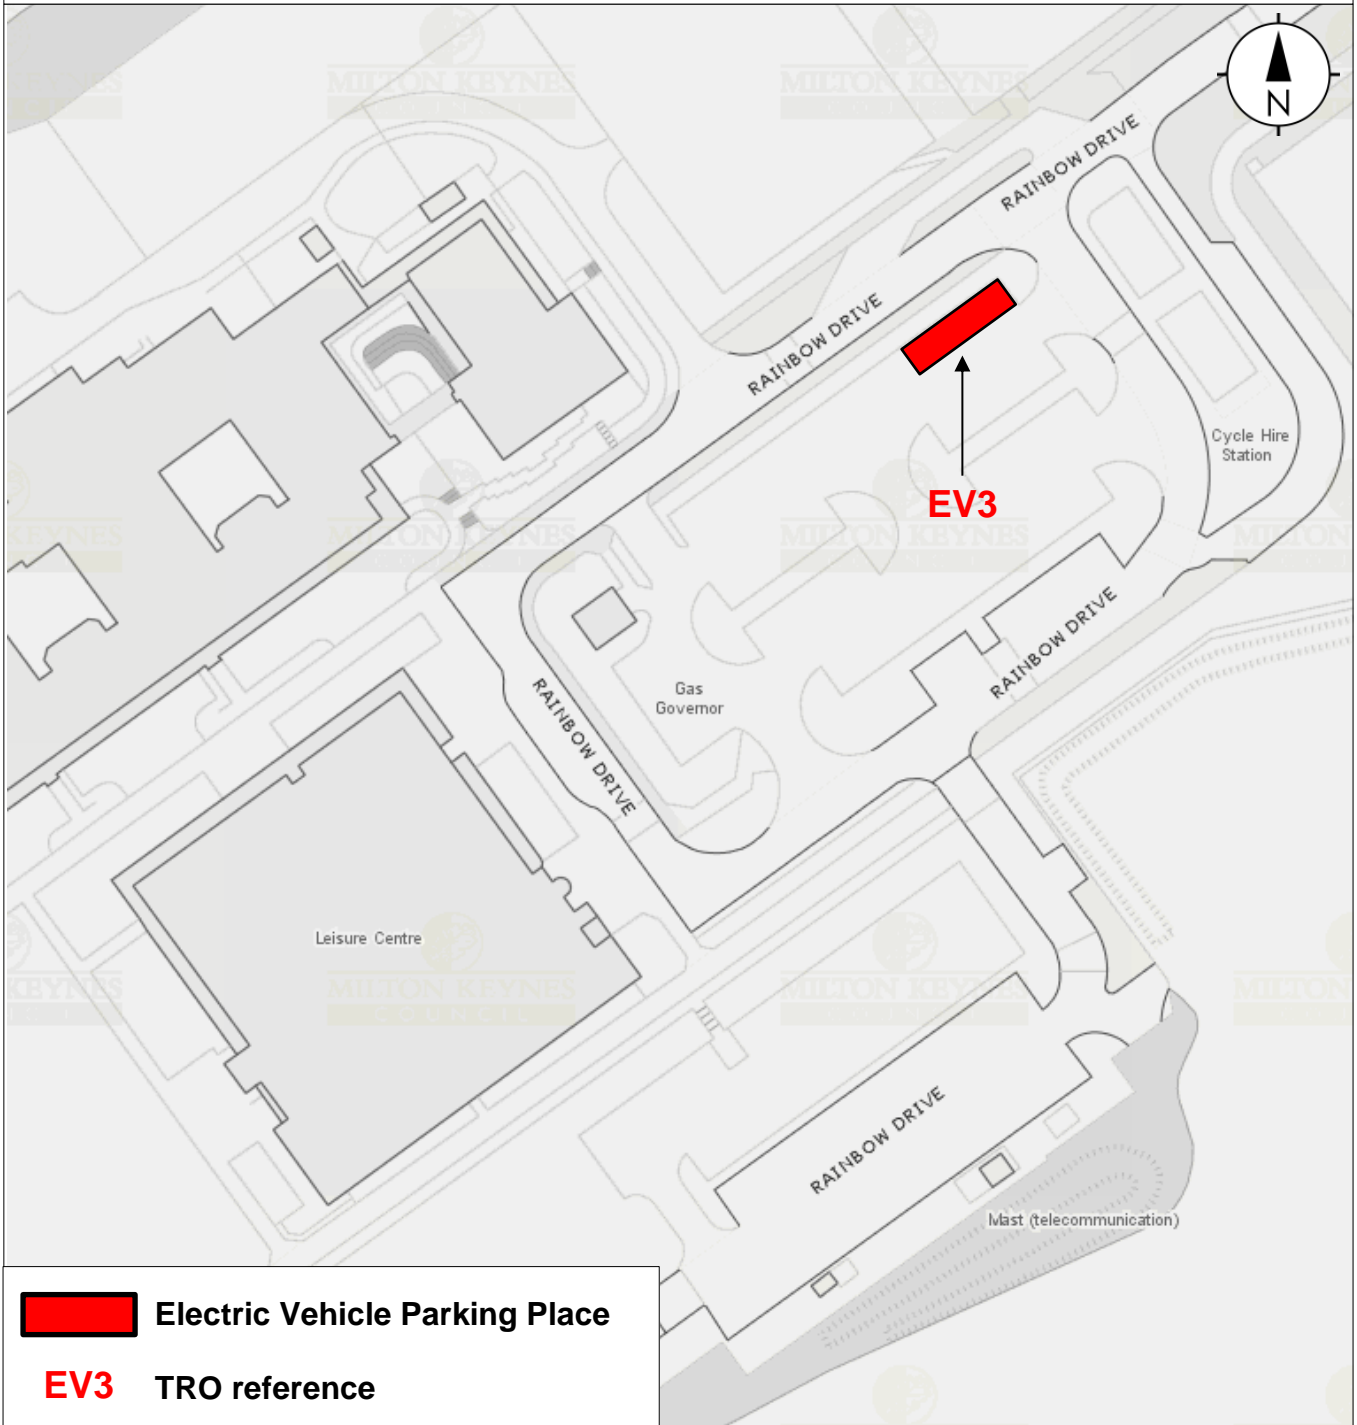

The Common Seal of the Council of the Borough of Milton Keynes was hereunto affixed in the presence of:

.....
HEAD OF LEGAL SERVICES

MAP 2 FOR ORDER

Map referred to in "The Council of the Borough of Milton Keynes (Various Roads and Off-Street Car Parks, Milton Keynes) (Electric Vehicle Parking Places) Order 2020"

This Map not to scale

The Common Seal of the Council of the Borough of Milton Keynes was hereunto affixed in the presence of:

.....
HEAD OF LEGAL SERVICES

MAP 3 FOR ORDER

 **Electric Vehicle Parking Place**