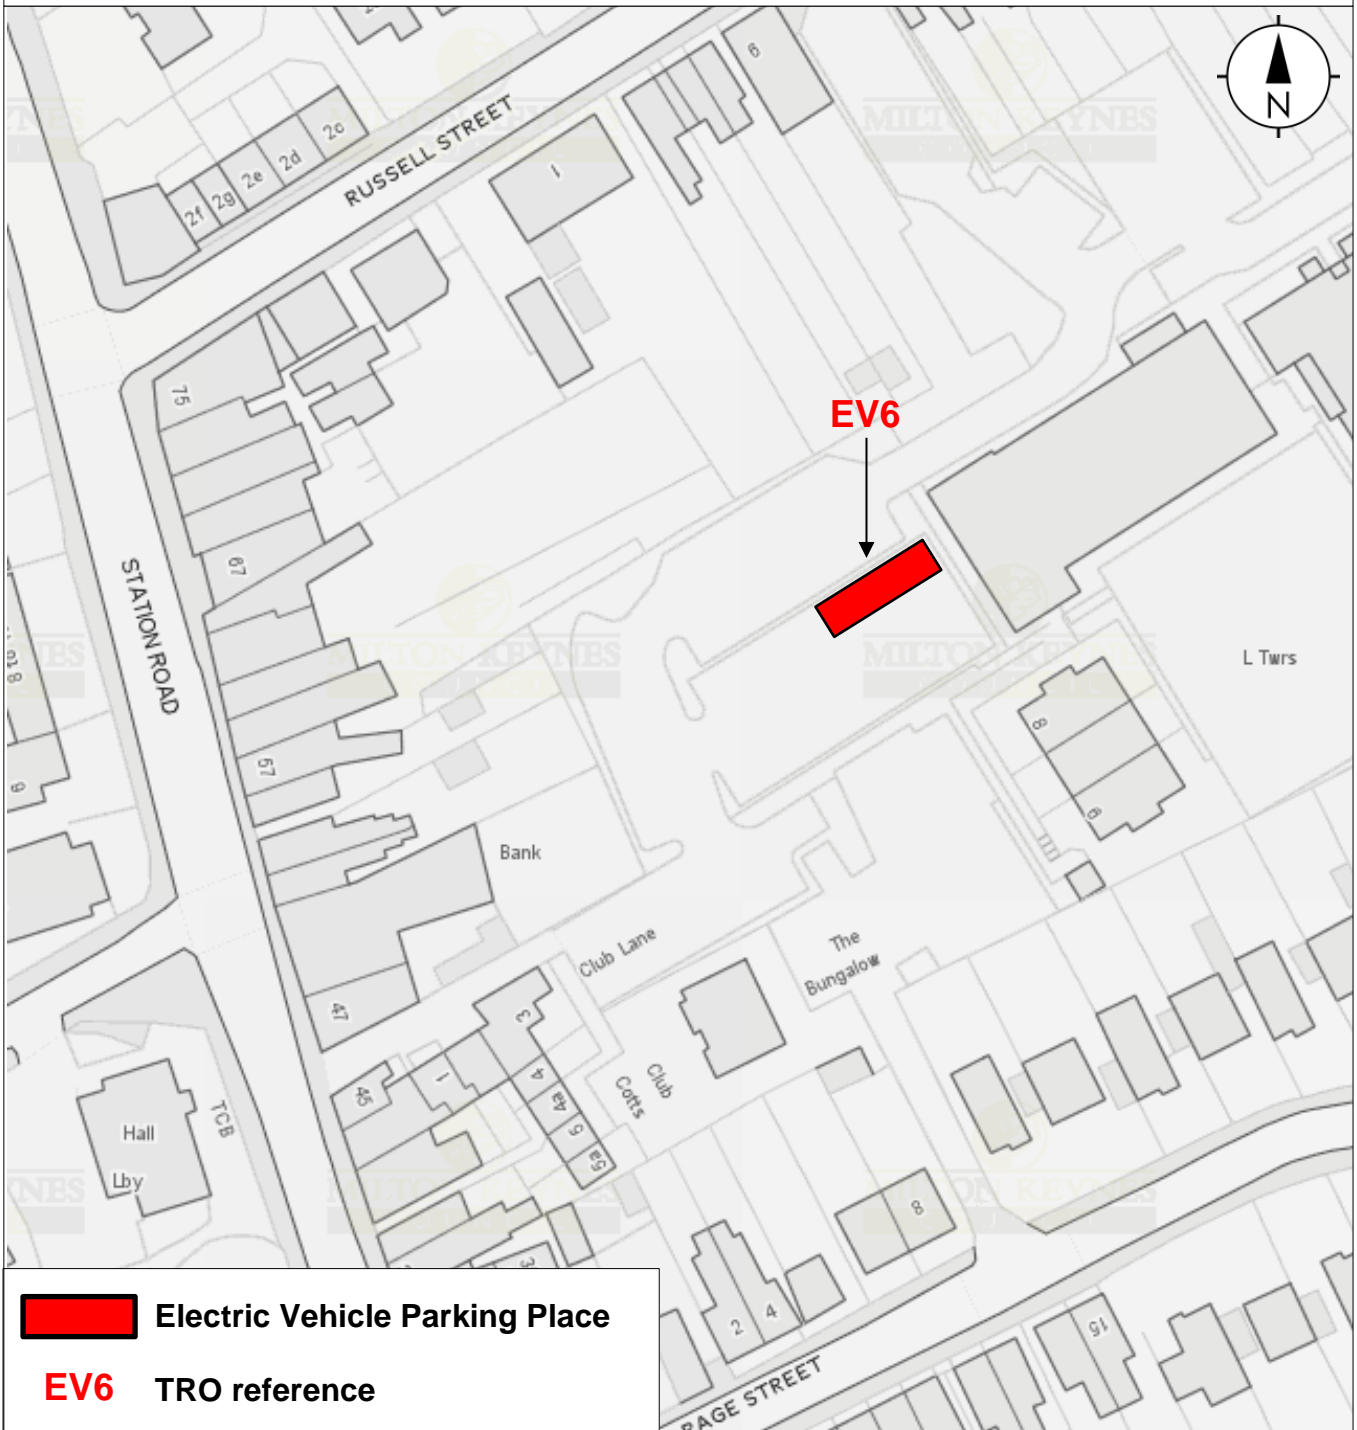

MAP 6 FOR ORDER

Electric Vehicle Parking Place

EV6

TRO reference

Map referred to in "The Council of the Borough of Milton Keynes (Various Roads and Off-Street Car Parks, Milton Keynes) (Electric Vehicle Parking Places) Order 2020"

This Map not to scale

The Common Seal of the Council of the Borough of Milton Keynes was hereunto affixed in the presence of:

.....
HEAD OF LEGAL SERVICES