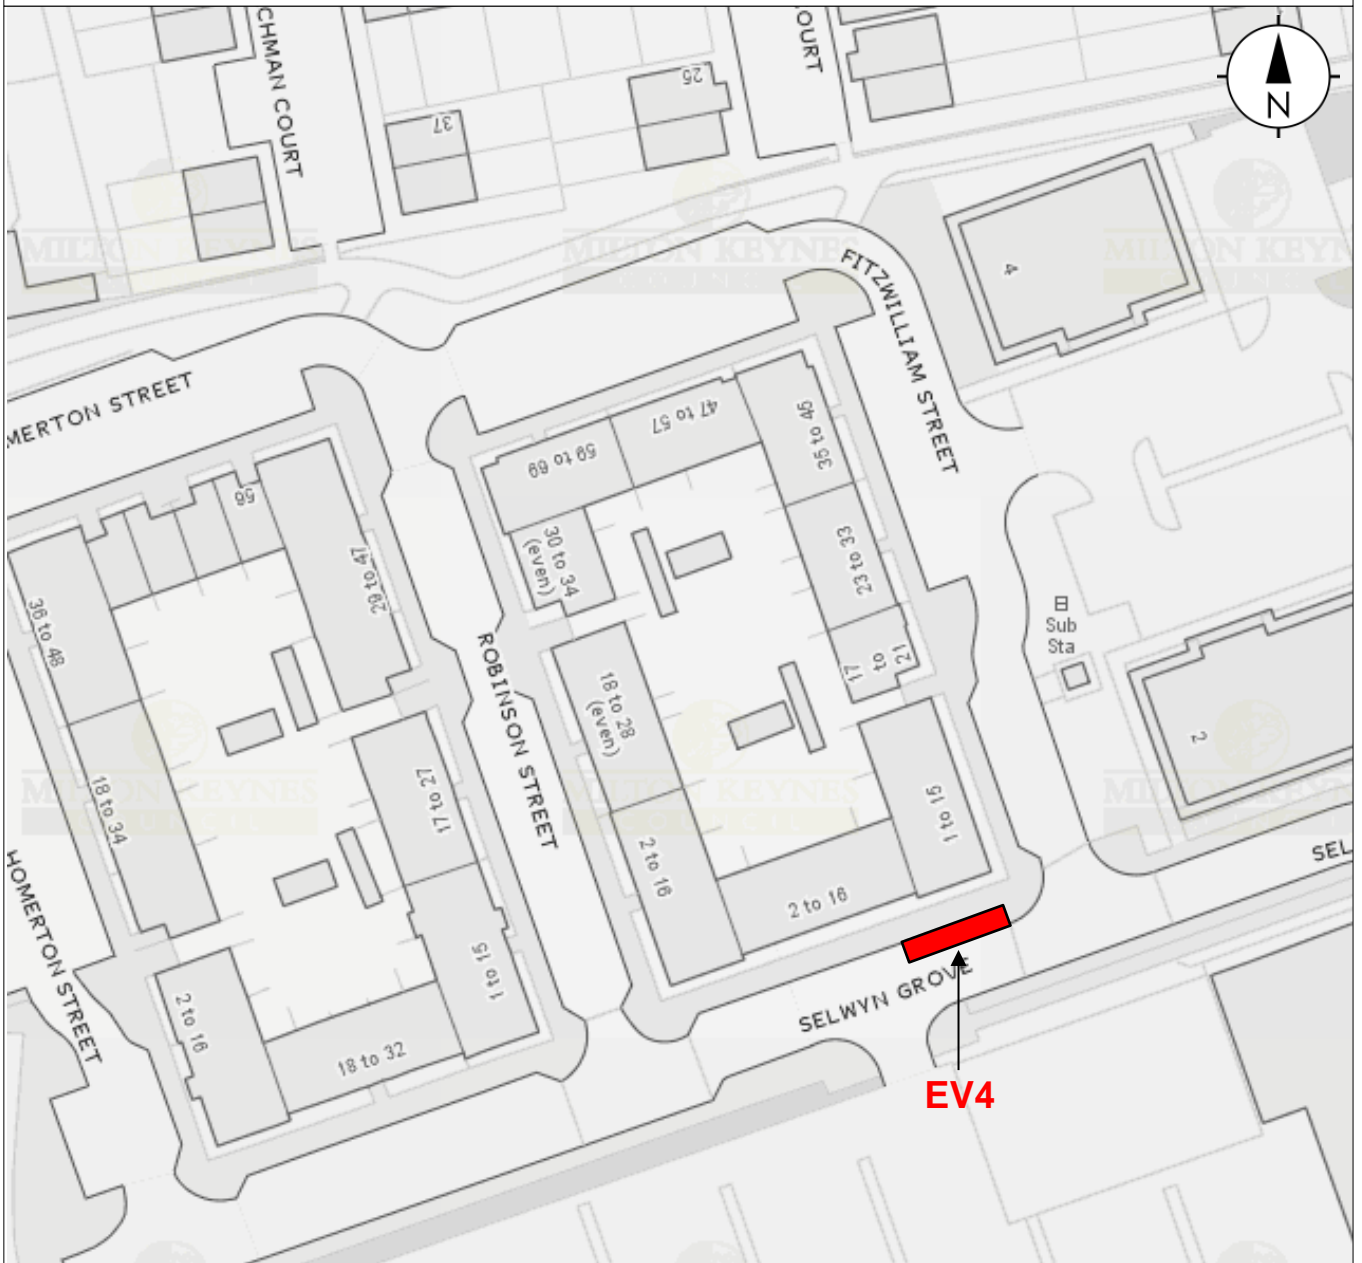

MAP 4 FOR ORDER

Electric Vehicle Parking Place

EV4

TRO reference

Map referred to in "The Council of the Borough of Milton Keynes (Various Roads and Off-Street Car Parks, Milton Keynes) (Electric Vehicle Parking Places) Order 2020"

This Map not to scale

The Common Seal of the Council of the Borough of Milton Keynes was hereunto affixed in the presence of:

.....
HEAD OF LEGAL SERVICES