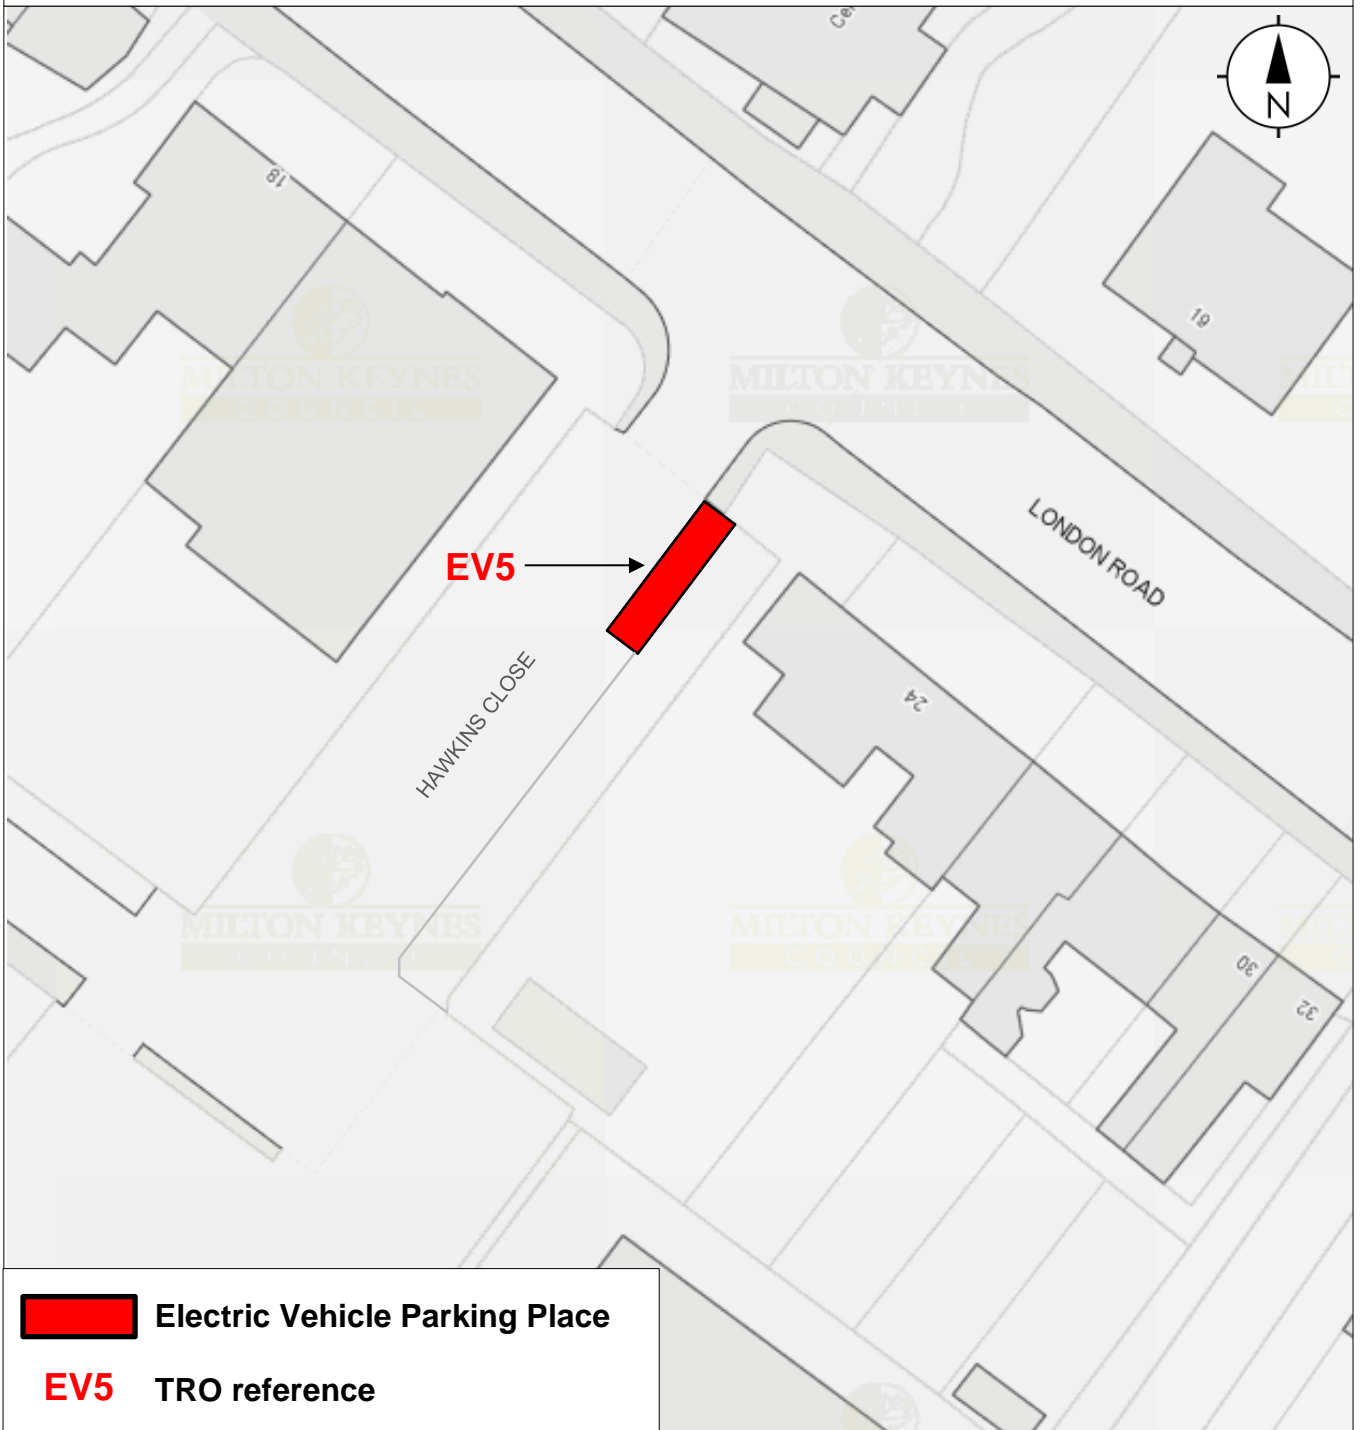

MAP 5 FOR ORDER

Electric Vehicle Parking Place

EV5 TRO reference

Map referred to in "The Council of the Borough of Milton Keynes (Various Roads and Off-Street Car Parks, Milton Keynes) (Electric Vehicle Parking Places) Order 2020"

This Map not to scale

The Common Seal of the Council of the Borough of Milton Keynes was hereunto affixed in the presence of:

.....
HEAD OF LEGAL SERVICES