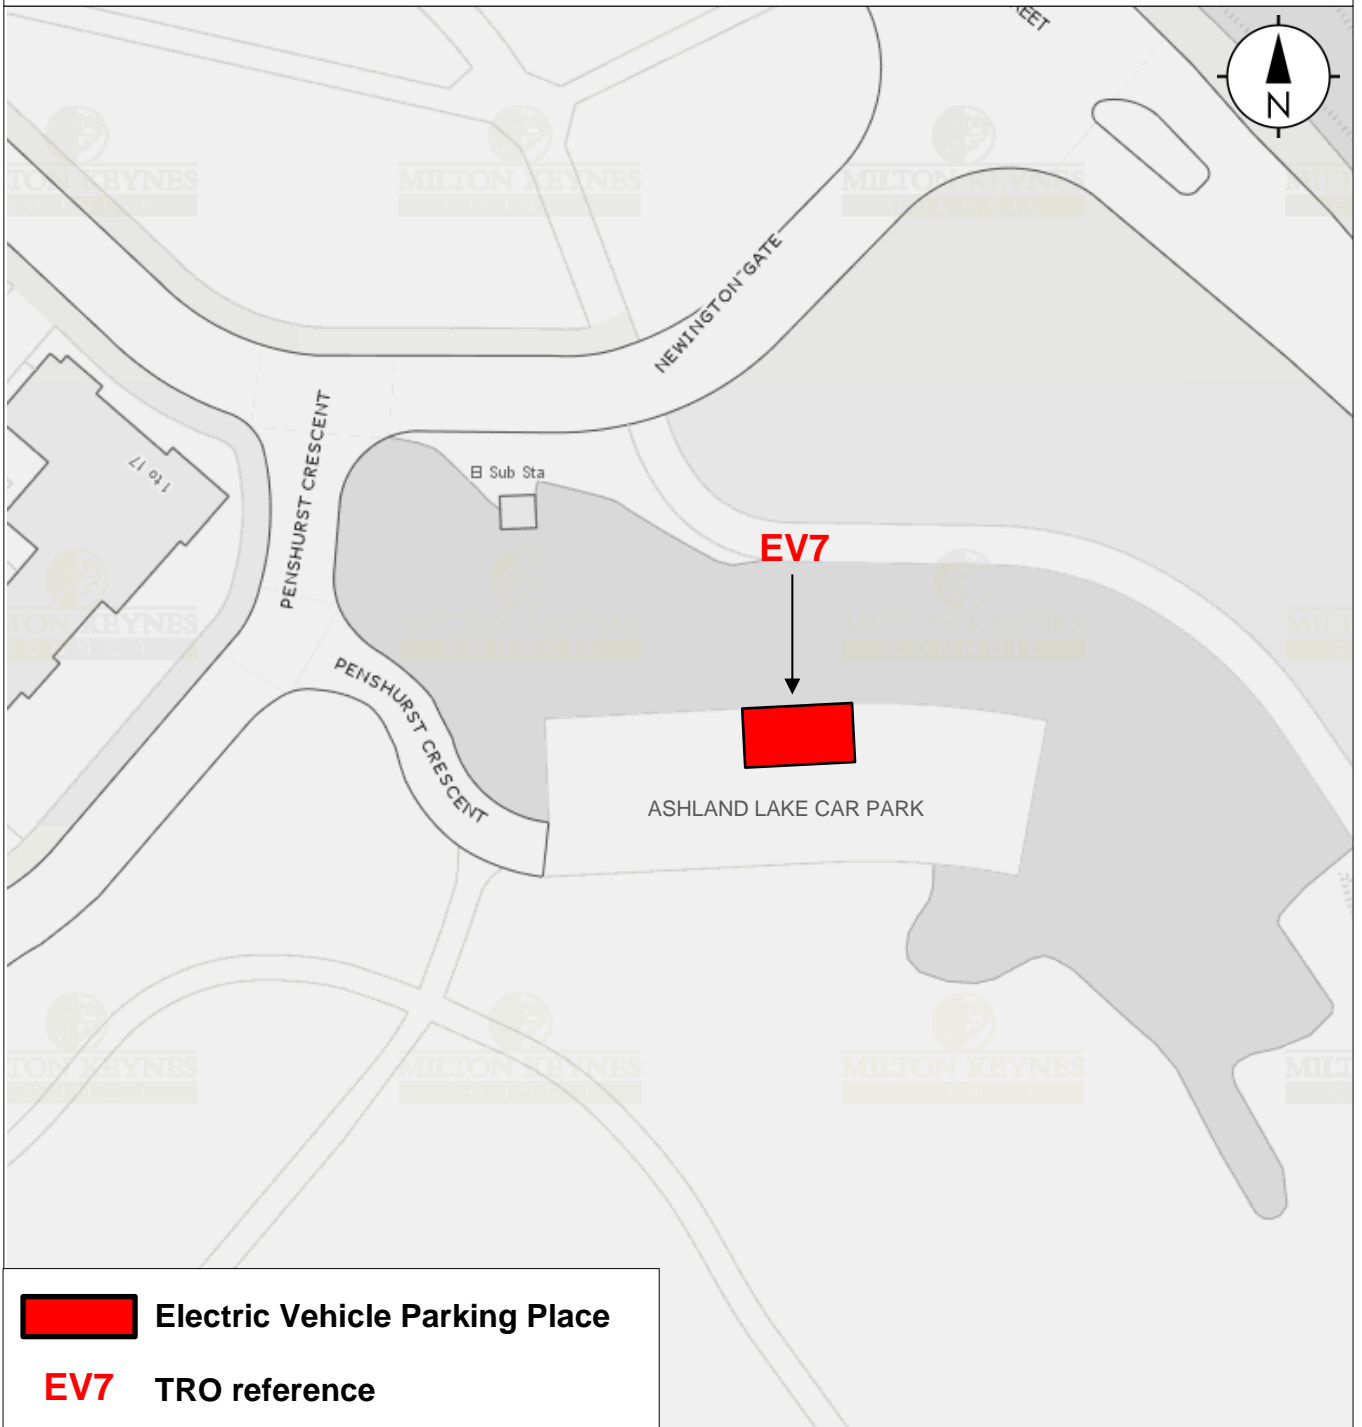

MAP 7 FOR ORDER

Map referred to in "The Council of the Borough of Milton Keynes (Various Roads and Off-Street Car Parks, Milton Keynes) (Electric Vehicle Parking Places) Order 2020"

This Map not to scale

The Common Seal of the Council of the Borough of Milton Keynes was hereunto affixed in the presence of:

.....
HEAD OF LEGAL SERVICES