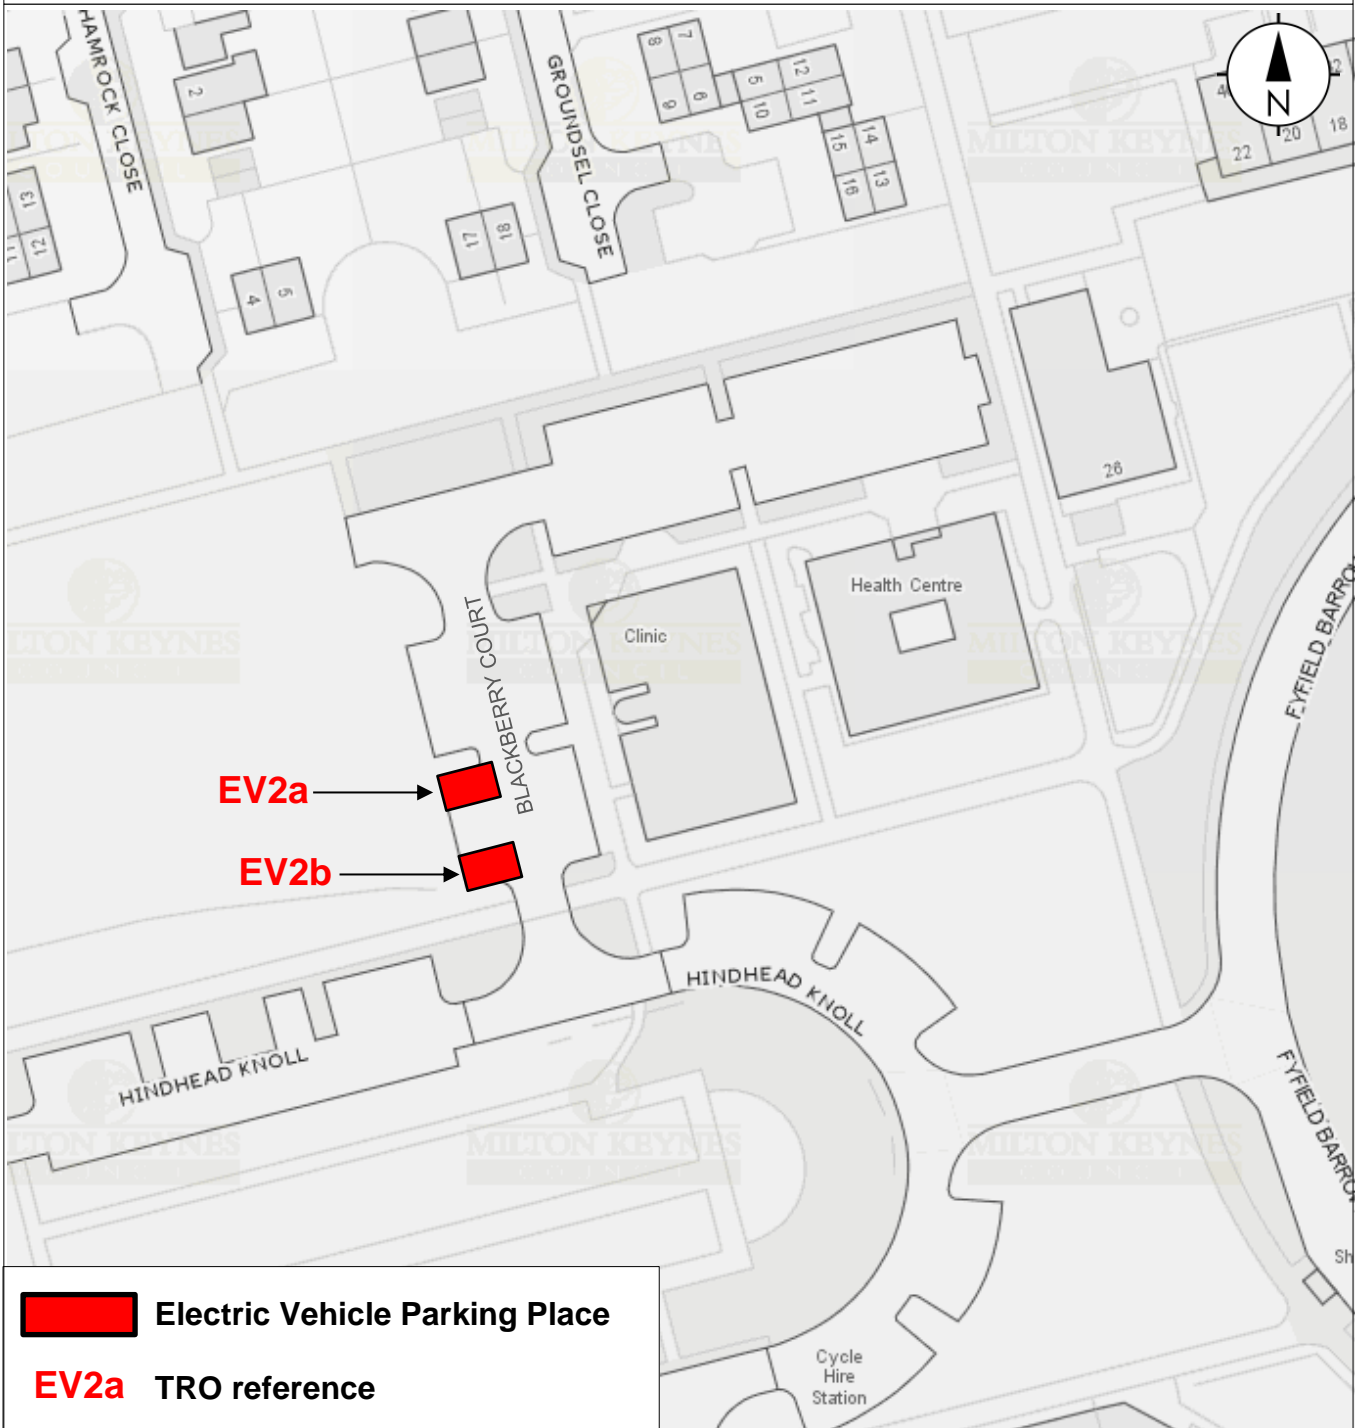

MAP 2 FOR ORDER

Map referred to in "The Council of the Borough of Milton Keynes (Various Roads and Off-Street Car Parks, Milton Keynes) (Electric Vehicle Parking Places) Order 2020"

This Map not to scale

The Common Seal of the Council of the Borough of Milton Keynes was hereunto affixed in the presence of:

.....
HEAD OF LEGAL SERVICES