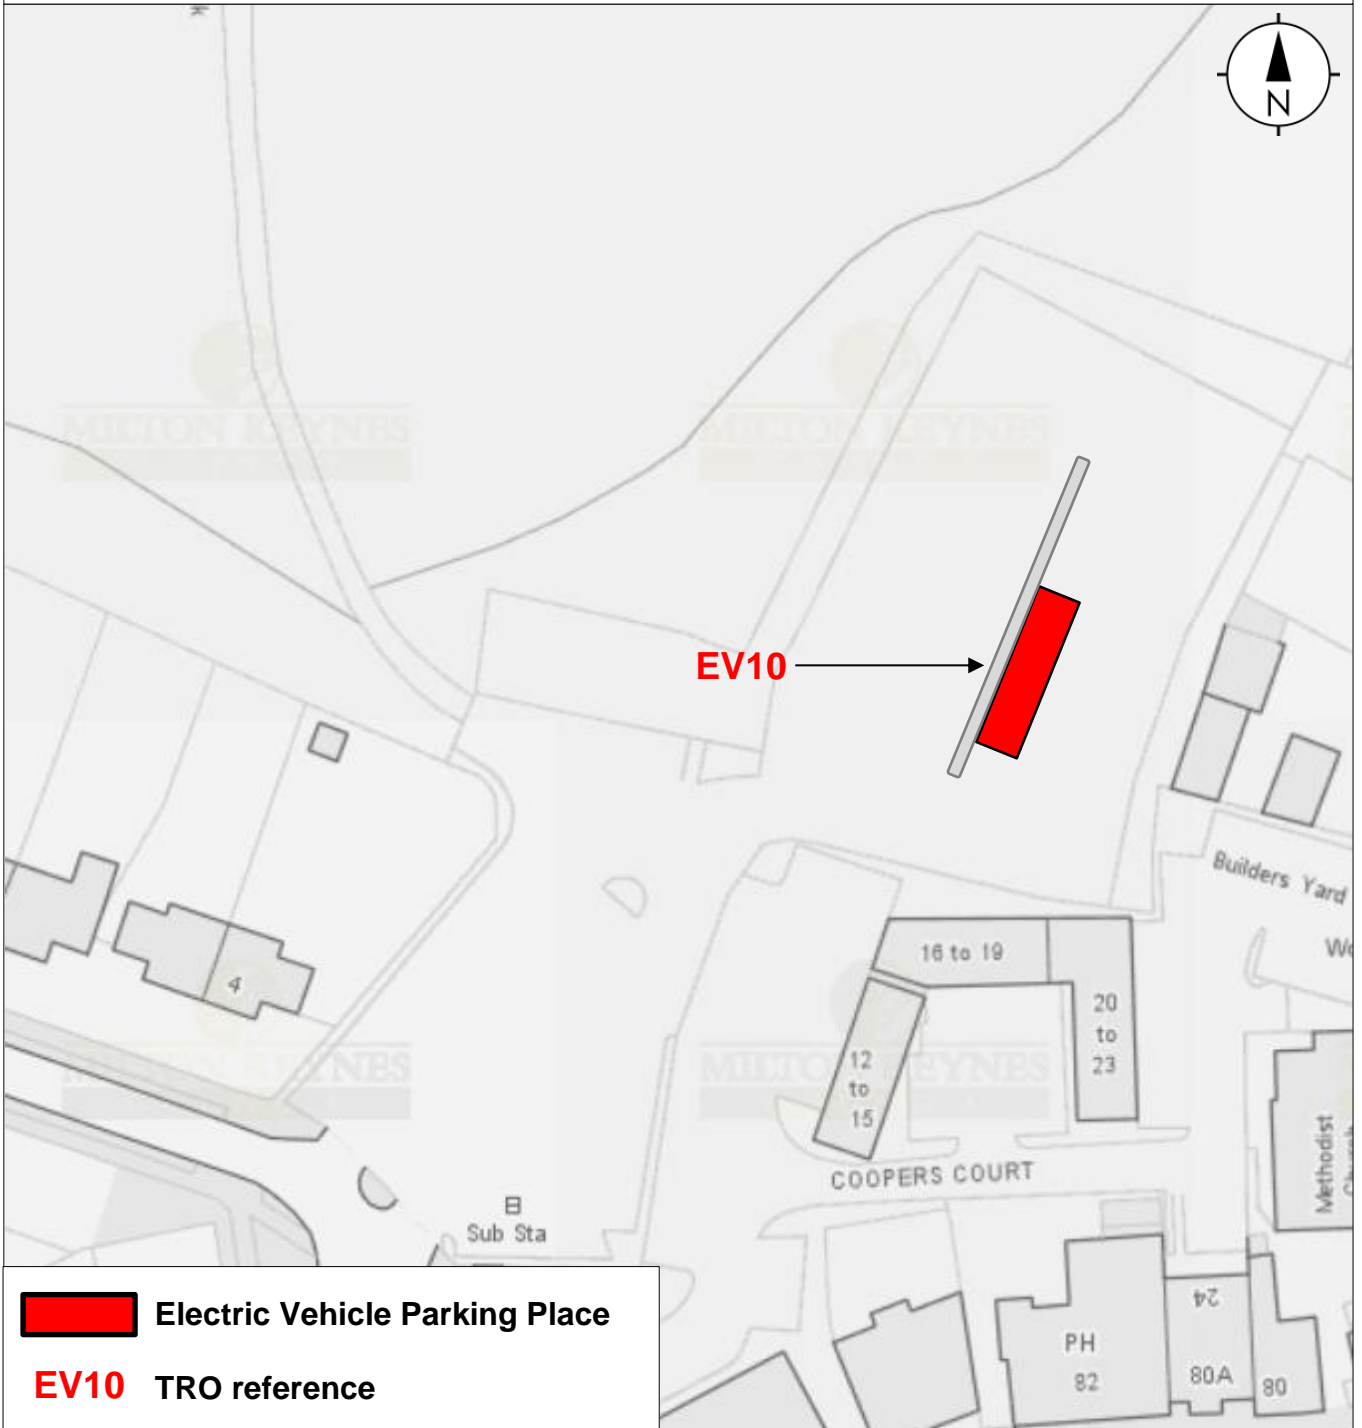

MAP 10 FOR ORDER

Electric Vehicle Parking Place

EV10 TRO reference

Map referred to in "The Council of the Borough of Milton Keynes (Various Roads and Off-Street Car Parks, Milton Keynes) (Electric Vehicle Parking Places) Order 2020"

This Map not to scale

The Common Seal of the Council of the Borough of Milton Keynes was hereunto affixed in the presence of:

.....
HEAD OF LEGAL SERVICES