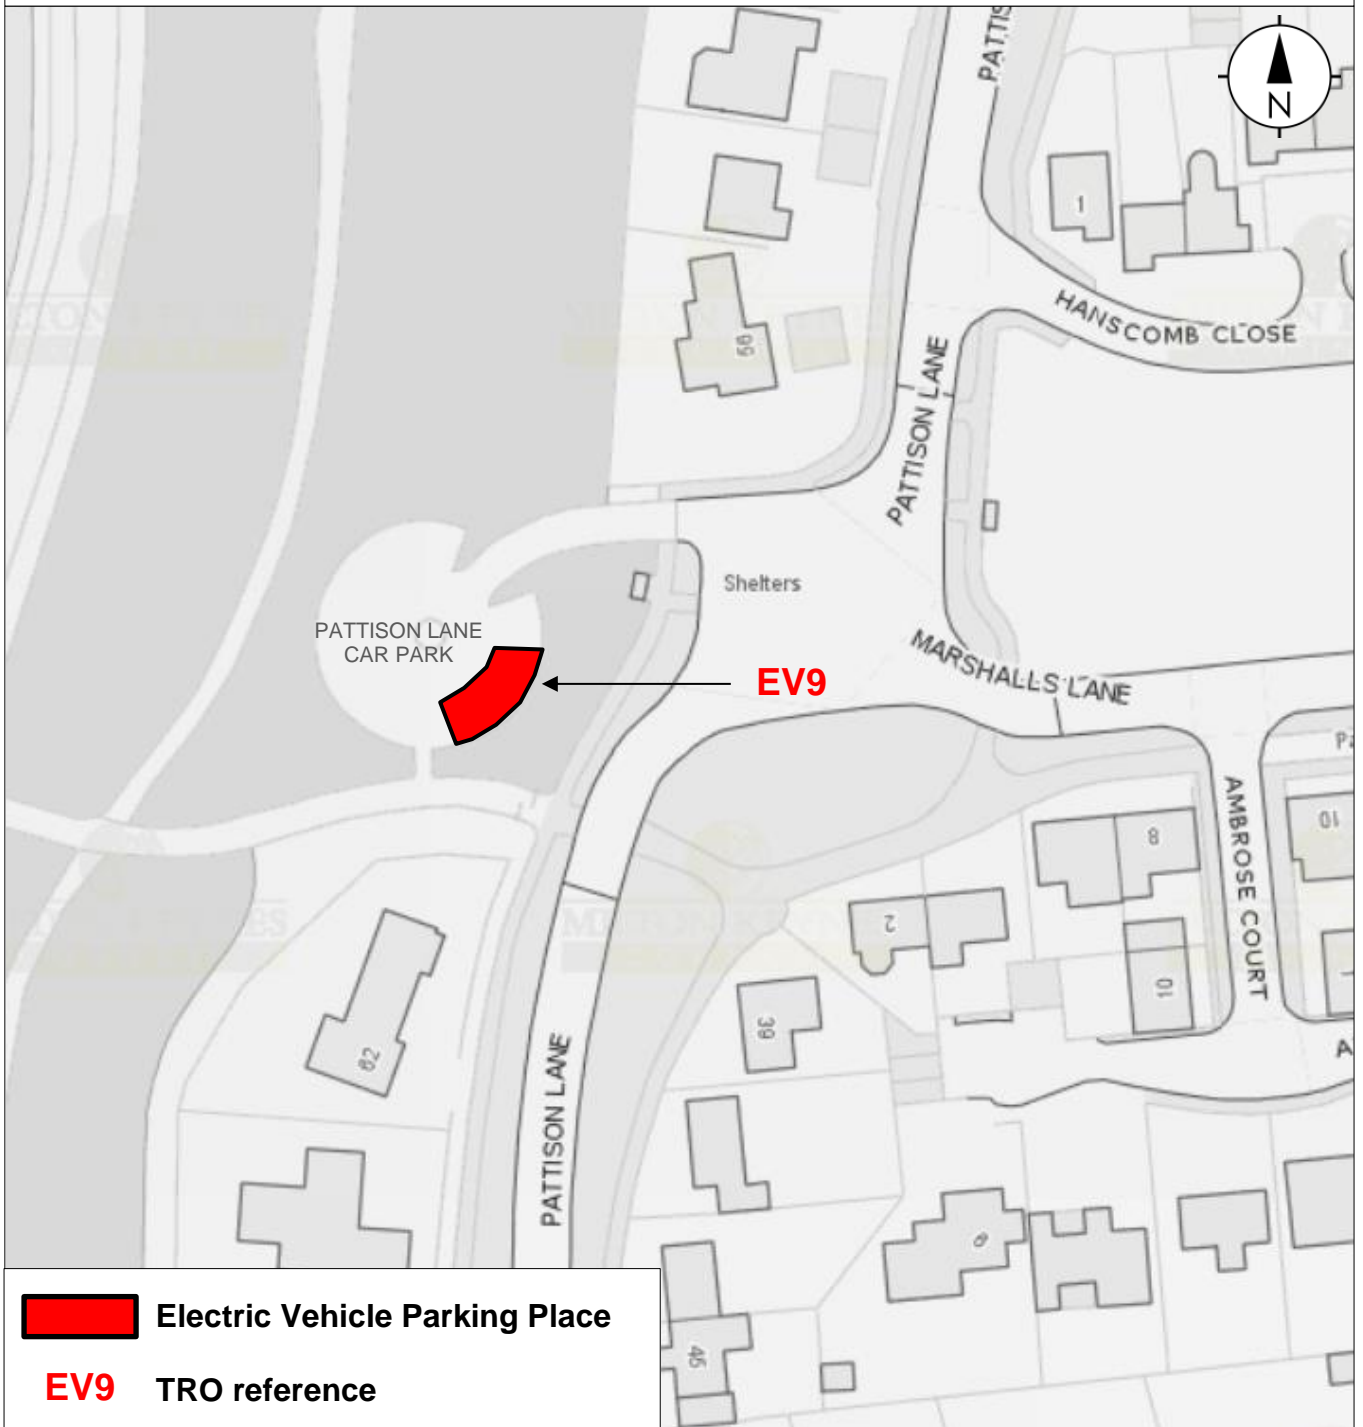

MAP 9 FOR ORDER

Map referred to in "The Council of the Borough of Milton Keynes (Various Roads and Off-Street Car Parks, Milton Keynes) (Electric Vehicle Parking Places) Order 2020"

This Map not to scale

The Common Seal of the Council of the Borough of Milton Keynes was hereunto affixed in the presence of:

.....
HEAD OF LEGAL SERVICES