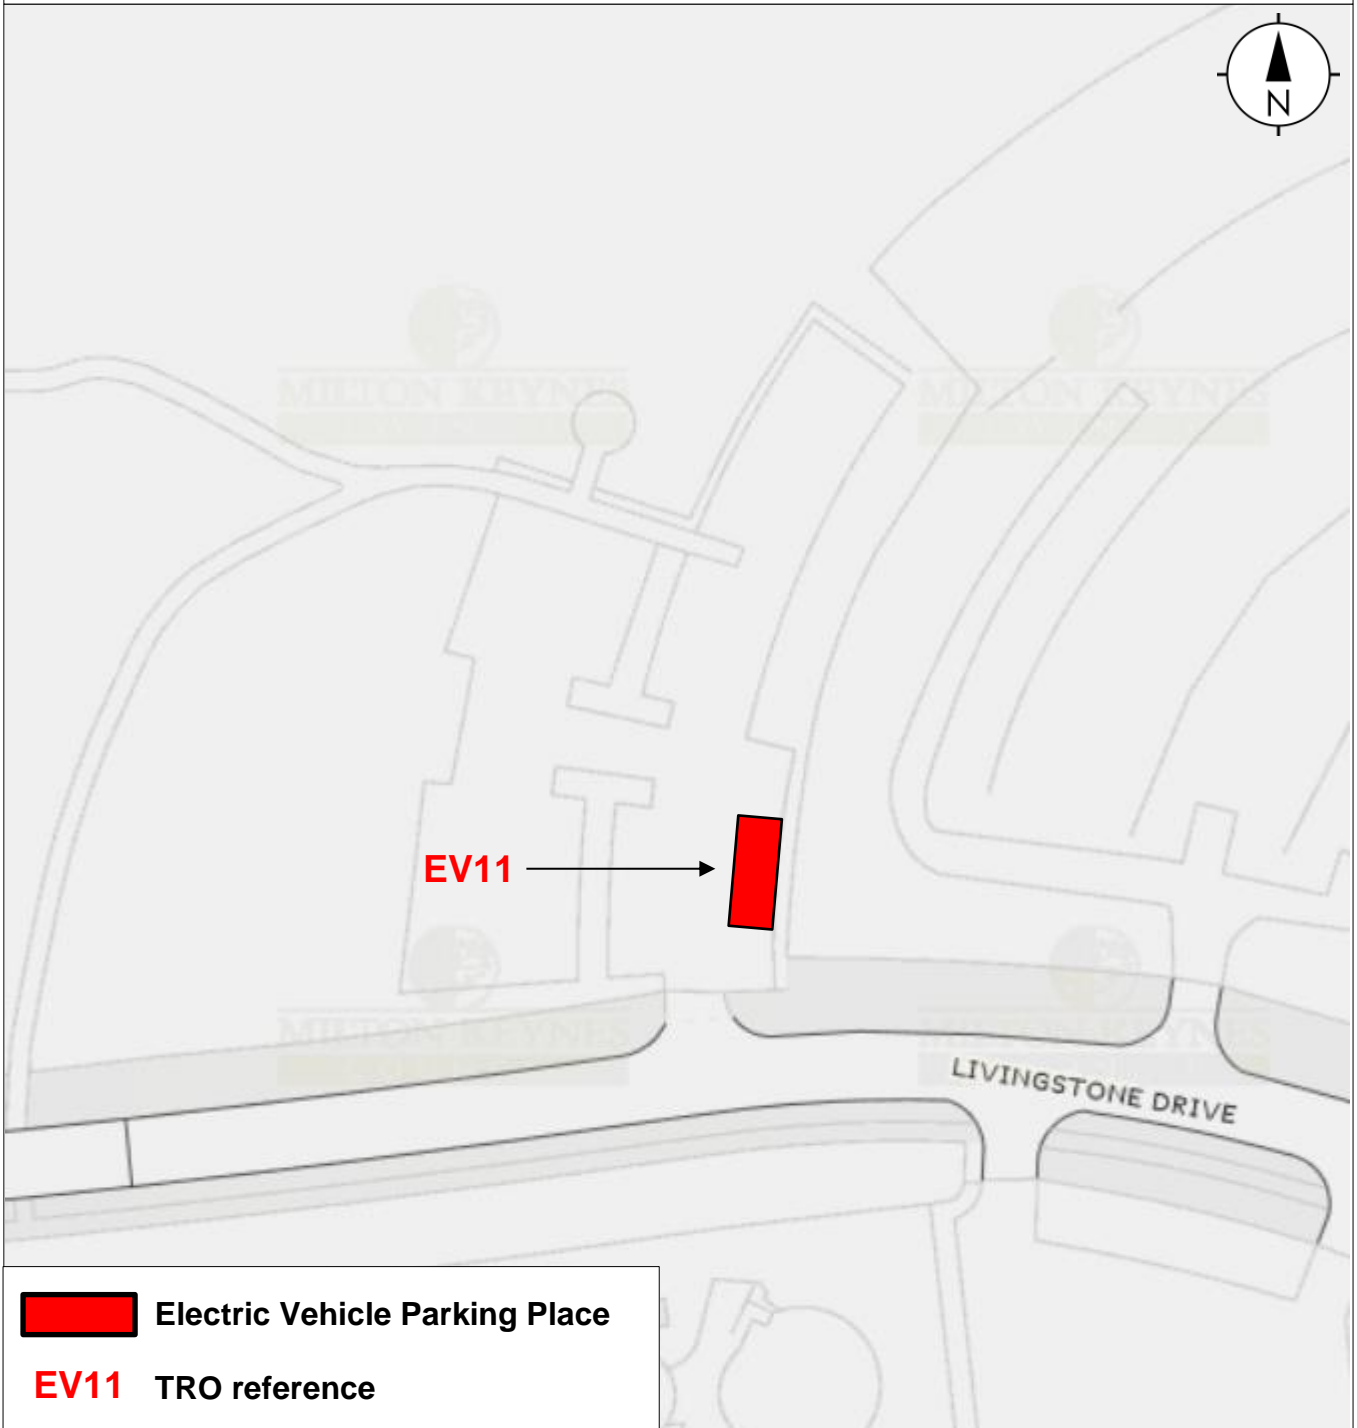

MAP 11 FOR ORDER

Electric Vehicle Parking Place

EV11 TRO reference

Map referred to in “The Council of the Borough of Milton Keynes (Various Roads and Off-Street Car Parks, Milton Keynes) (Electric Vehicle Parking Places) Order 2020”

This Map not to scale

The Common Seal of the Council of the Borough of Milton Keynes was hereunto affixed in the presence of:

.....
HEAD OF LEGAL SERVICES