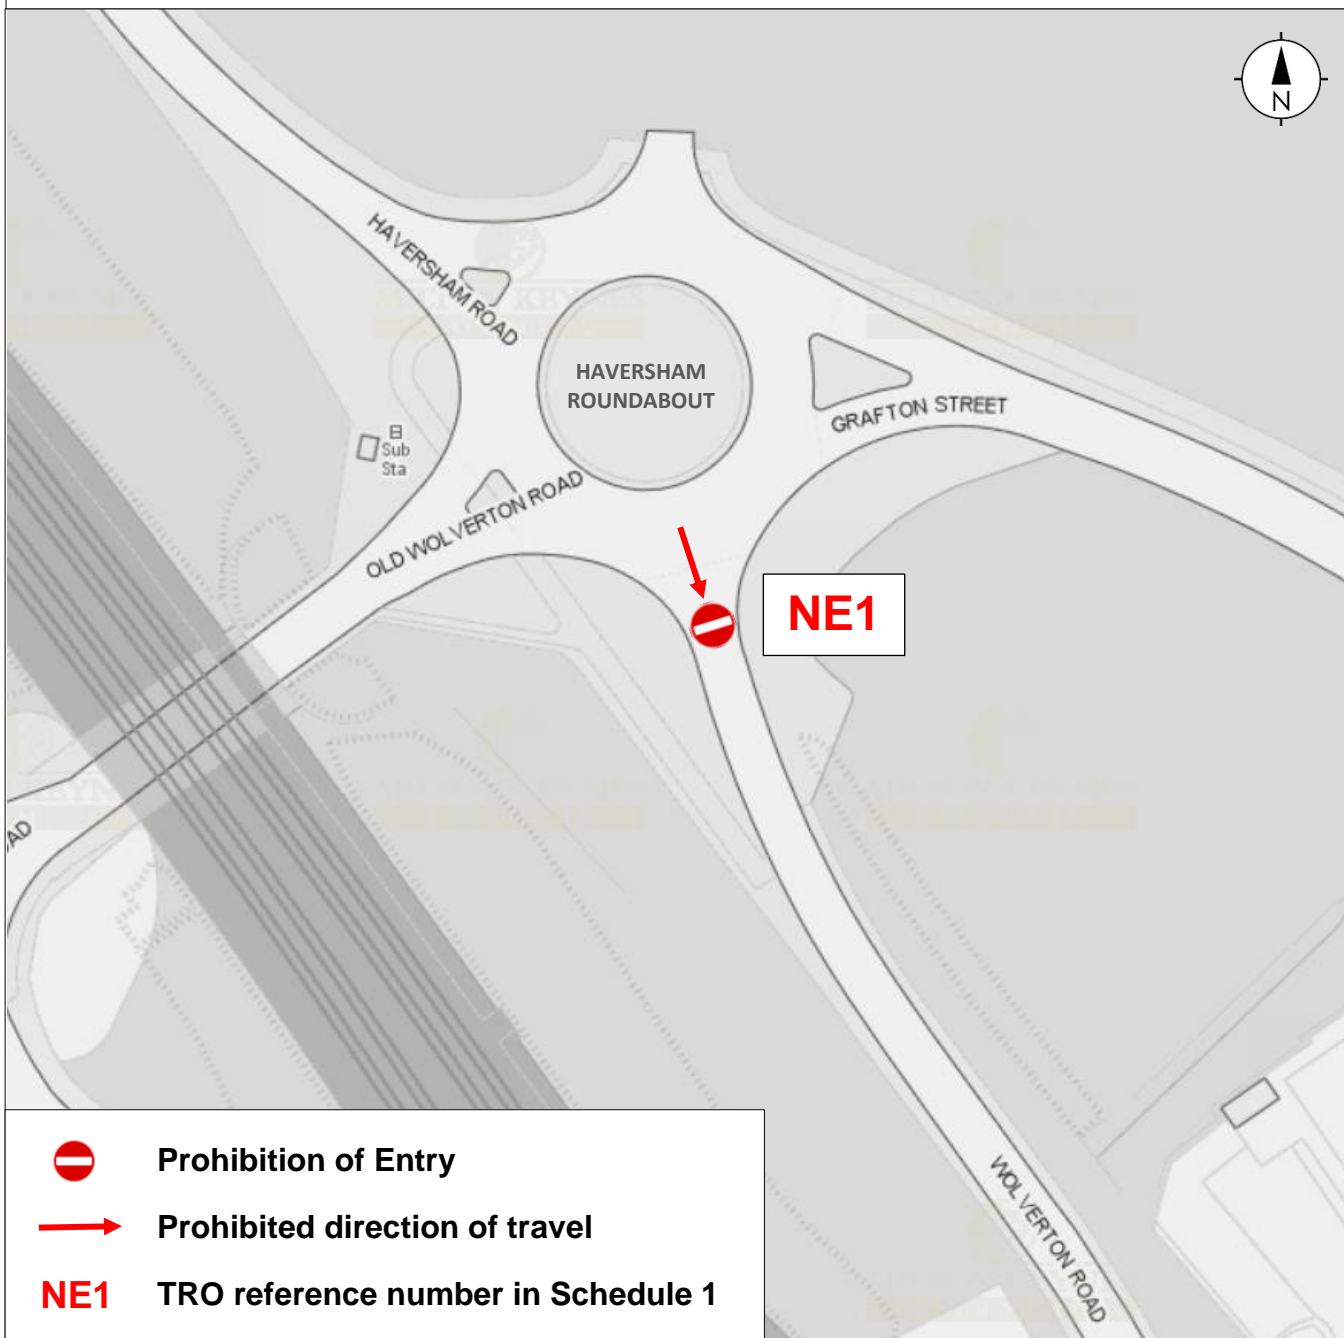

MAP FOR ORDER

Prohibition of Entry

Prohibited direction of travel

NE1

TRO reference number in Schedule 1

Map referred to in The Council of the Borough of Milton Keynes (Wolverton Road, Wolverton) (Prohibition of Entry) Order 2020

This map is not to scale

The Common Seal of the Council of the Borough of Milton Keynes was hereunto affixed in the presence of:

.....

HEAD OF LEGAL SERVICES