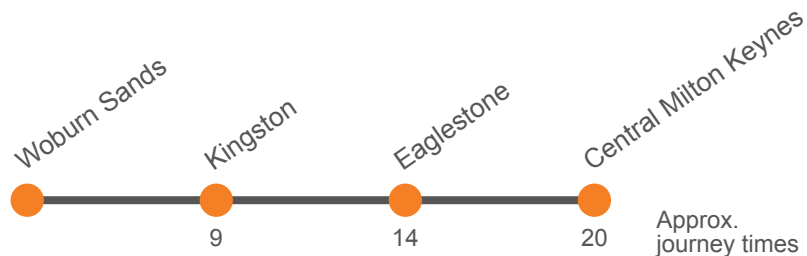

450

Outbound

Effective from: 14/03/2022

MER

Monday to Friday

Woburn Sands, The Swan	1100
Kingston, Kingston District Centre	1109
Milton Keynes Hospital (A)	1114
CMK The Point (K4)	1120

Via: Woburn Sands, Wavendon, Kingston, Monkston, Eaglestone, Peartree Bridge, Fishermead, Springfield, Central Milton Keynes

450

Inbound

Effective from: 14/03/2022

MER

Monday to Friday

CMK The Point (J3)	1300
Milton Keynes Hospital (A)	1306
Kingston, Kingston District Centre	1311
Woburn Sands, The Swan	1320

Via: Central Milton Keynes, Springfield, Fishermead, Peartree Bridge, Eaglestone, Monkston, Brinklow, Kingston, Brinklow, Kingston, Wavendon, Woburn Sands