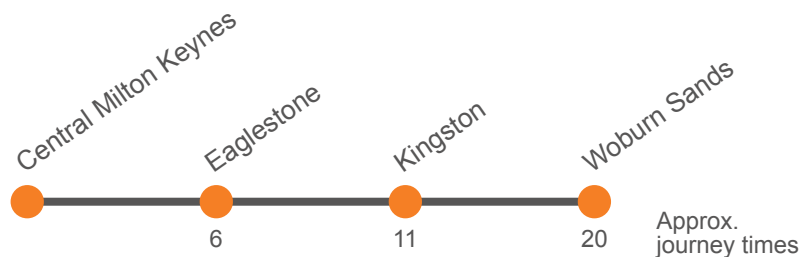

450

Outbound

Effective from: 14/03/2022

MER

Monday to Friday

Woburn Sands, The Swan	1100
Kingston, Kingston District Centre	1109
Milton Keynes Hospital (A)	1114
CMK The Point (K4)	1120

Via: Woburn Sands, Wavendon, Kingston, Monkston, Eaglestone, Peartree Bridge, Fishermead, Springfield, Central Milton Keynes

450

Inbound

Effective from: 14/03/2022

MER

Monday to Friday

CMK The Point (J3)	1300
Milton Keynes Hospital (A)	1306
Kingston, Kingston District Centre	1311
Woburn Sands, The Swan	1320

Via: Central Milton Keynes, Springfield, Fishermead, Peartree Bridge, Eaglestone, Monkston, Brinklow, Kingston, Brinklow, Kingston, Wavendon, Woburn Sands