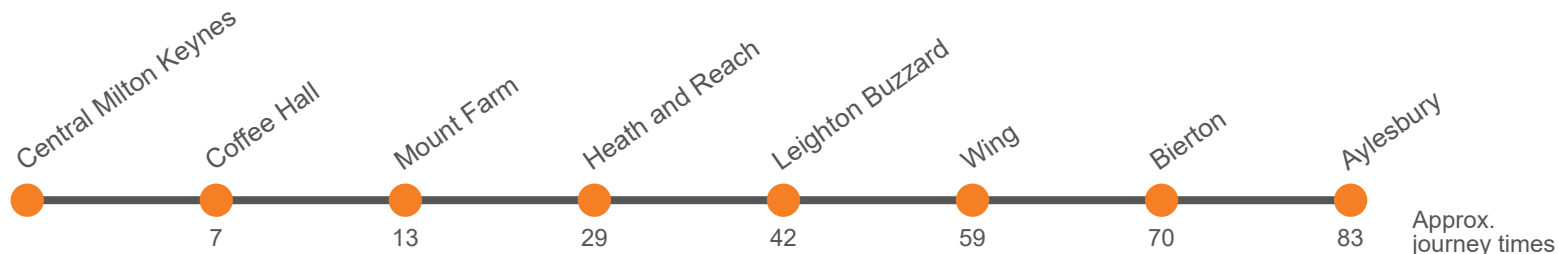

150

MK Central Rail Station - Aylesbury Bus Station

Effective from: 17/04/2022

Arriva

Monday to Friday

Codes	a	b	a	a	b	b	a	b	b	a	a	b	a
CMK The Point (H3)	...	...	0650	0650	0650	0650	0755	...	0755	...	0855	0855	0955
Coffee Hall, Coffee Hall Local Centre	...	...	0658	0658	0658	0658	0803	...	0803	...	0903	0903	1003
Stadium MK (A)	...	...	0704	0704	0704	0704	0809	...	0809	...	0909	0909	1009
Heath and Reach, Sheepcote Crescent	...	...	0719	0719	0719	0719	0824	...	0824	...	0924	0924	1024
Leighton Buzzard, West Street	...	0633			0733	0733		0838	0838	...		0938	
Leighton Buzzard, High Street	0633		0733	0733			0838			0838	0938		1038
Leighton Buzzard, Railway Station	0638	0638	0740	0740	0740	0740	0845	0845	0845	0845	0945	0945	1045
Wing, The Dove	0648	0648	0749	0749	0749	0749	0855	0855	0855	0855	0955	0955	1055
Bierton, The Red Lion PH	0659	0659	0800	0800	0800	0800	0906	0906	0906	0906	1006	1006	1106
Aylesbury, Bus Station	0713	0713	0810	0810	0810	0810	0920	0920	0920	0920	1020	1020	1120
Aylesbury, Sir Henry Floyd School	...	...	...	0815	...	0815	...	...	...	...	...	...	...

a Does not run on Tuesdays

b Only runs on Tuesdays