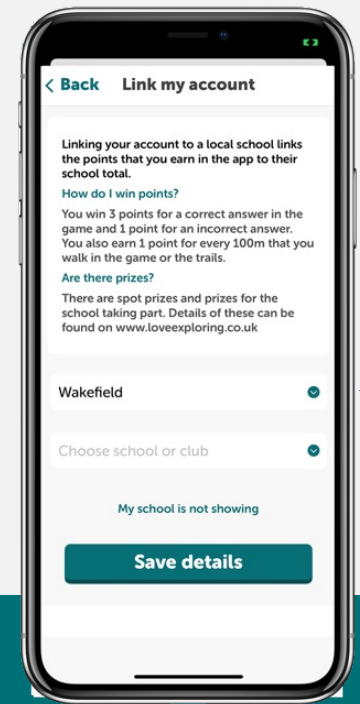

4.
Choose Milton Keynes and then your school