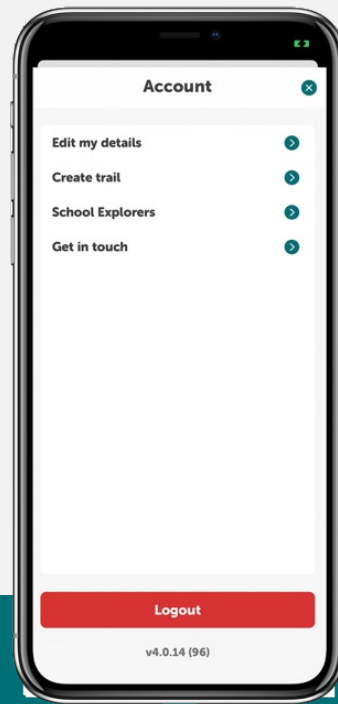

2.
Choose School Explorers