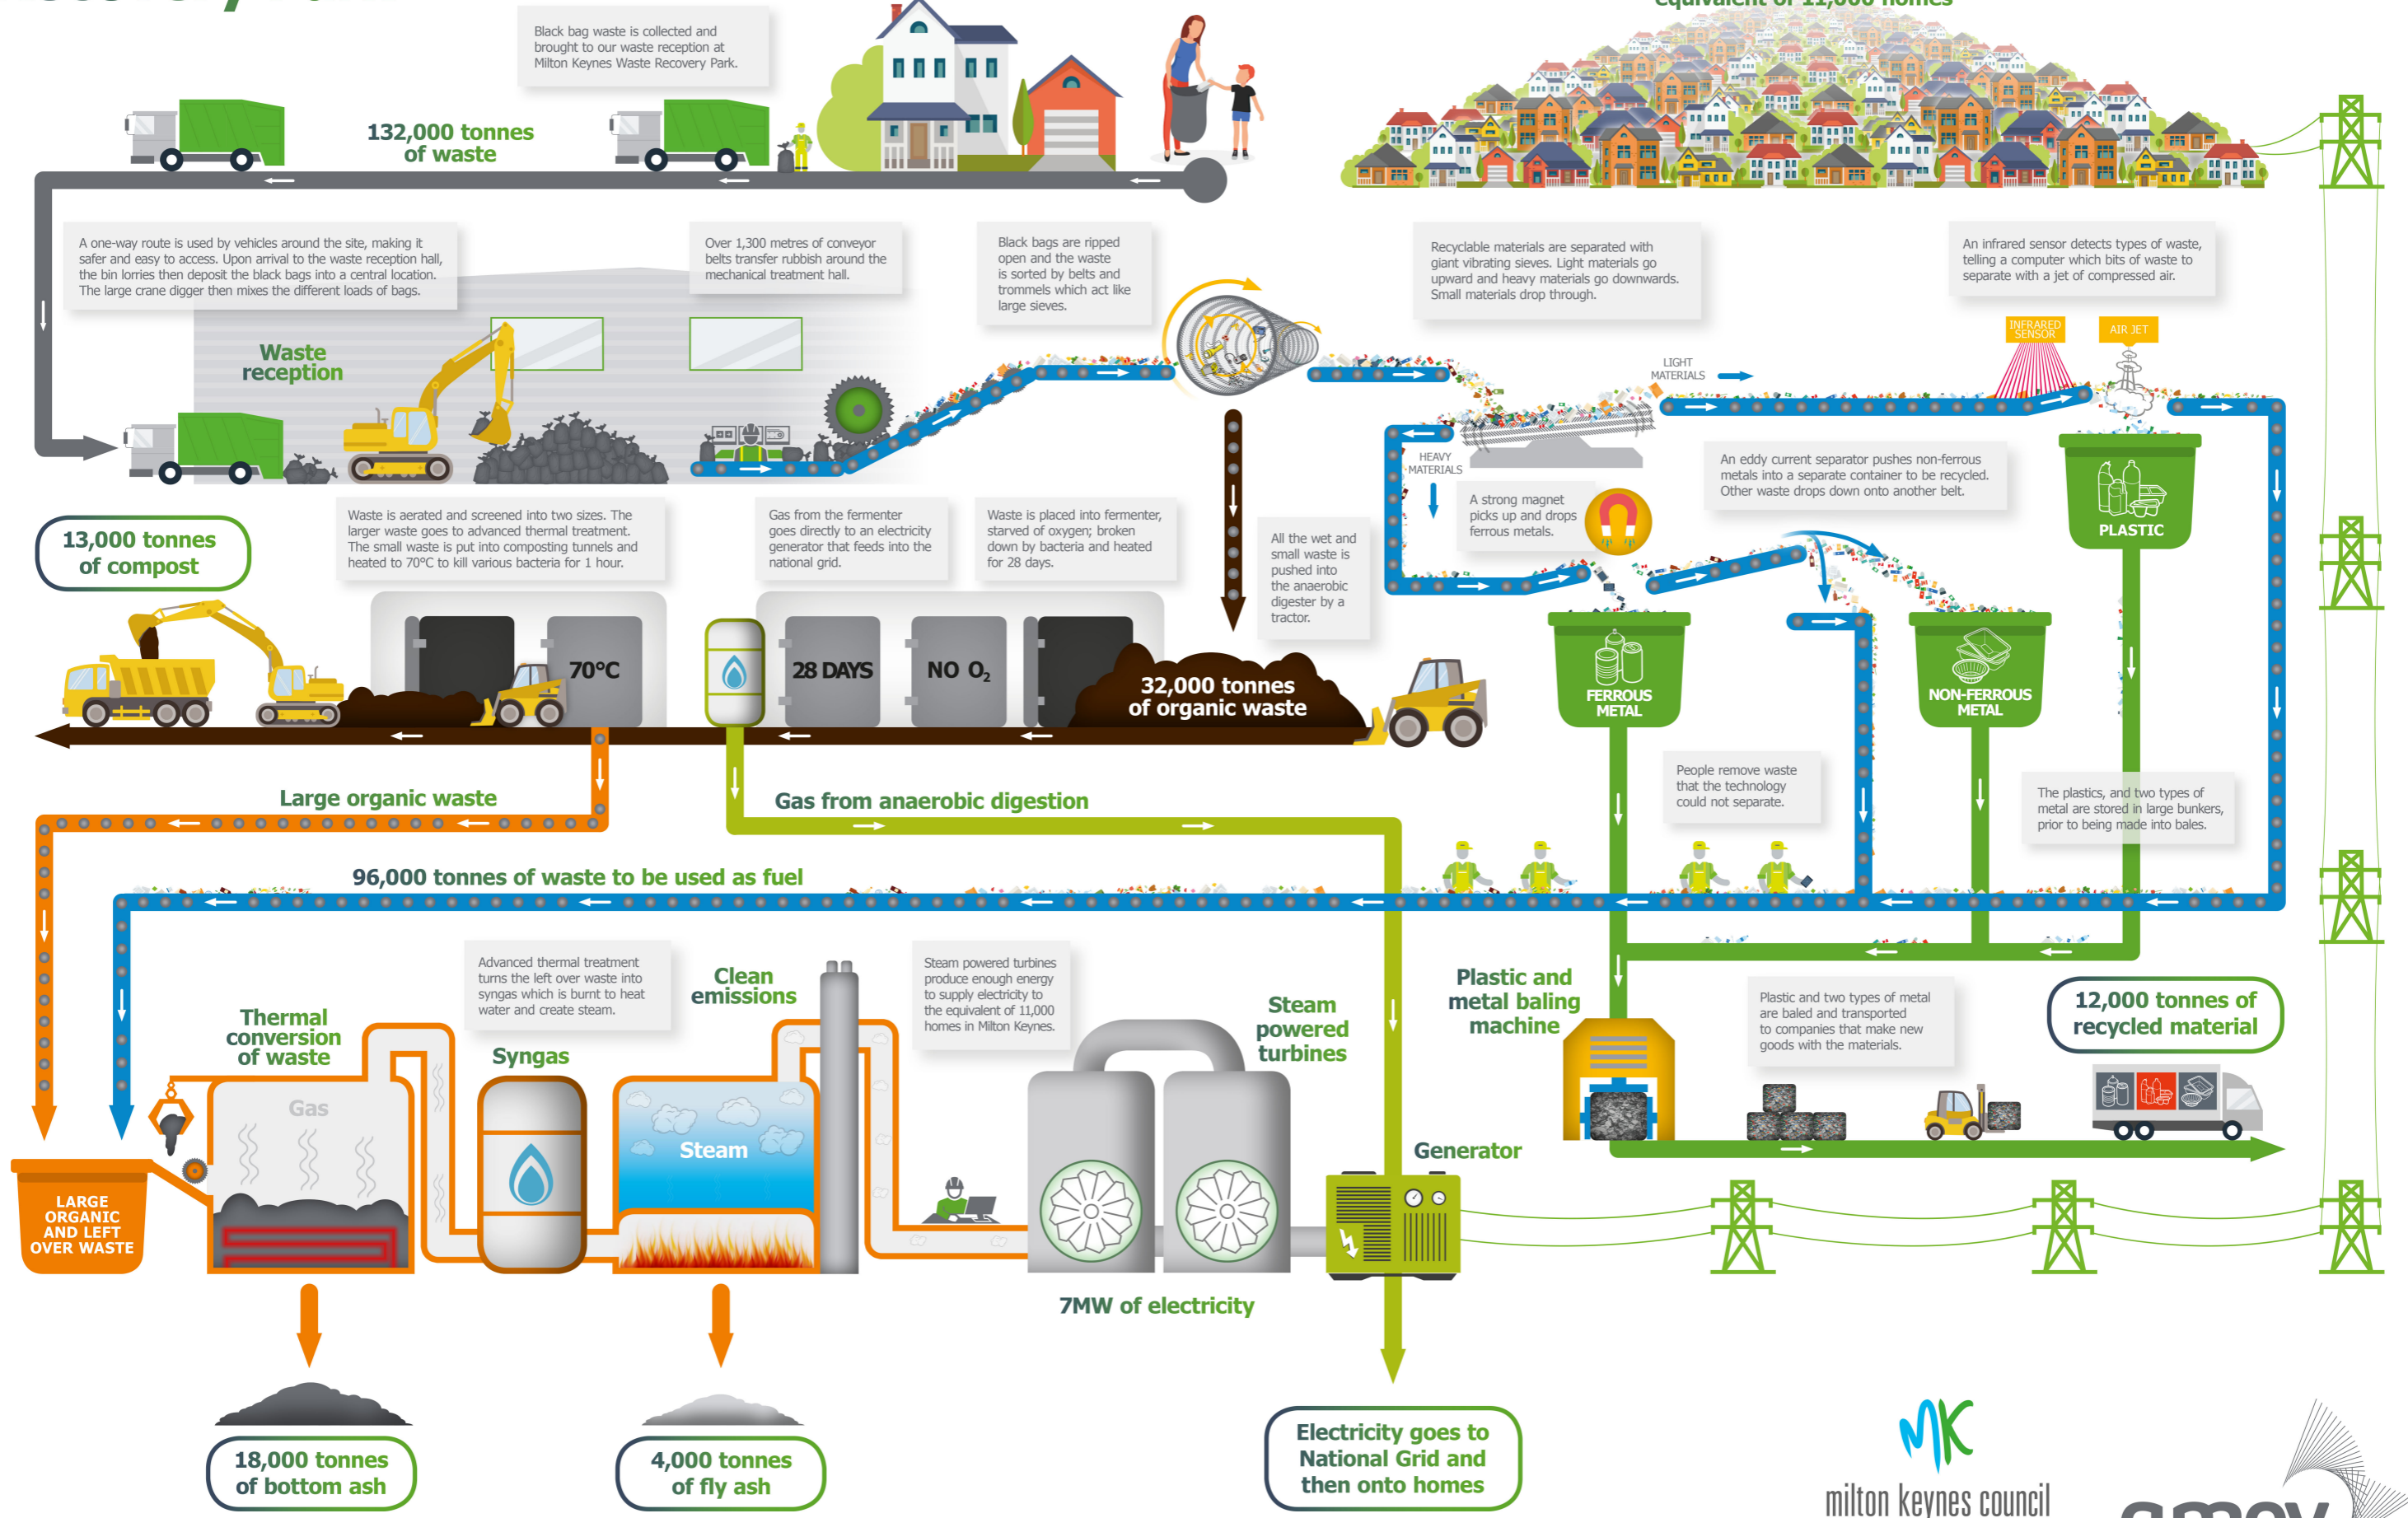

Milton Keynes Waste Recovery Park

Your waste starts here

Electricity for the equivalent of 11,000 homes

All tonnage figures are based on annual throughput.