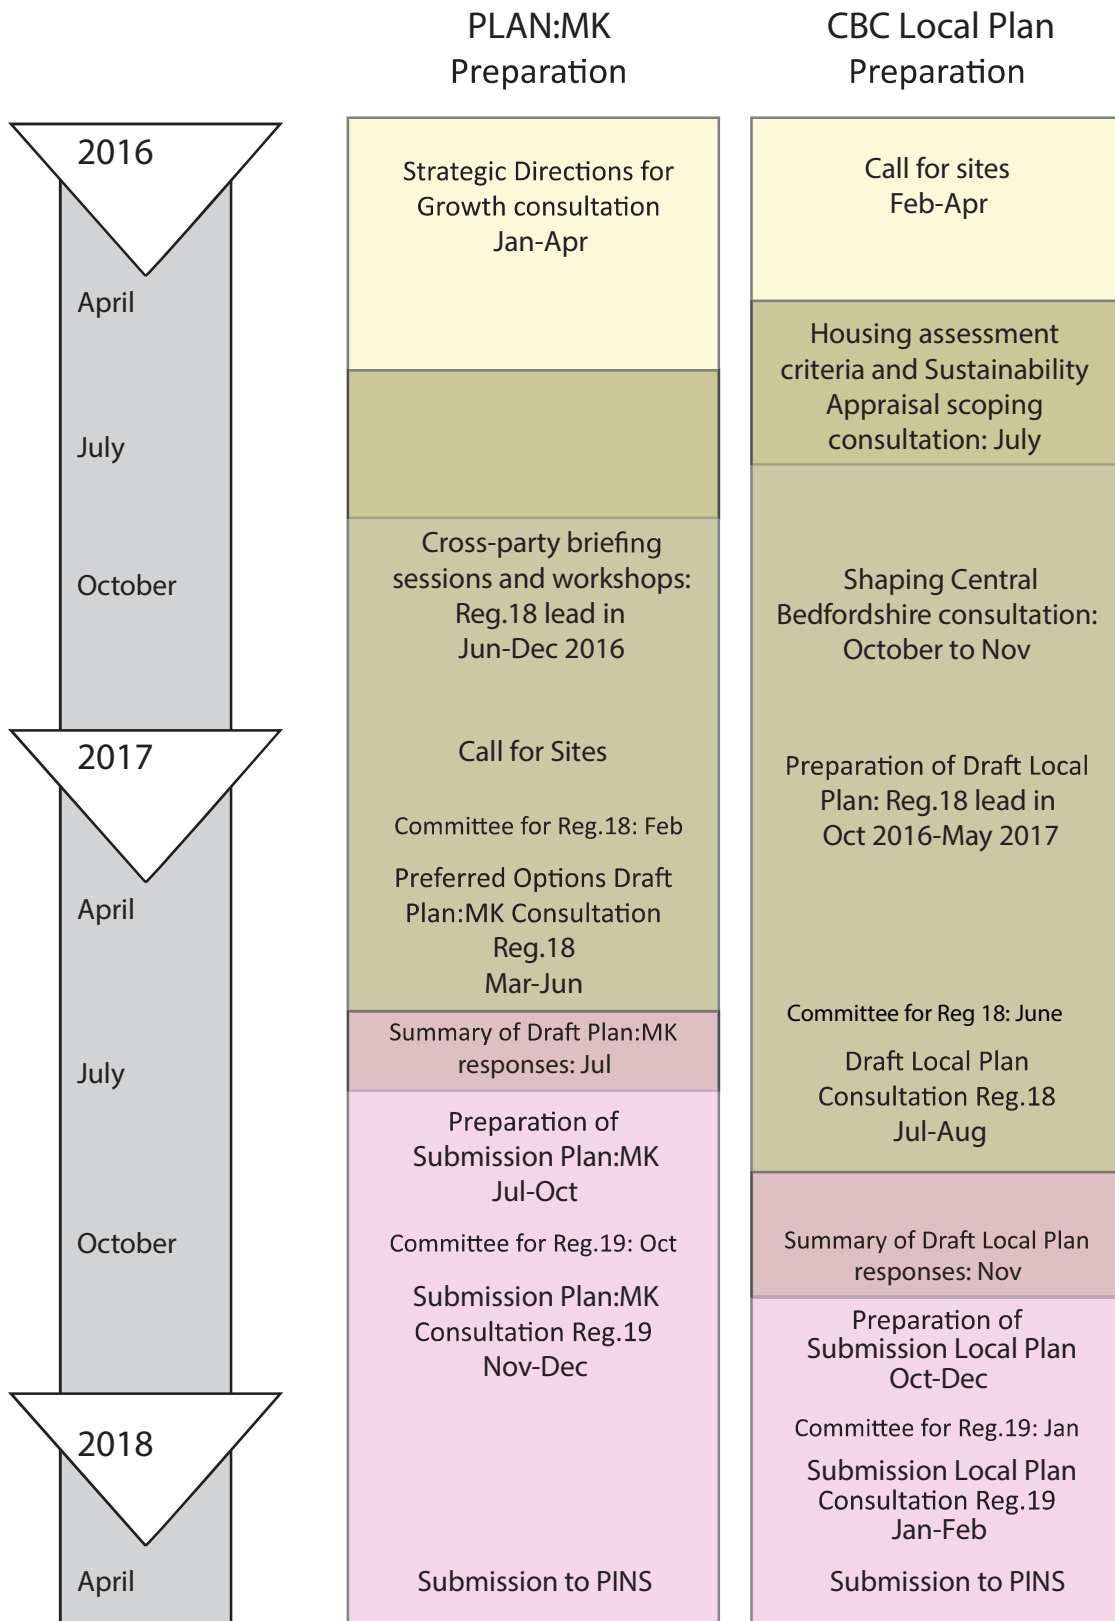

Chronology of Local Plan Preparation for Milton Keynes and Central Bedford

Initial preparatory work

Reg.18 preparation and consultation

Reg.19 preparation and consultation