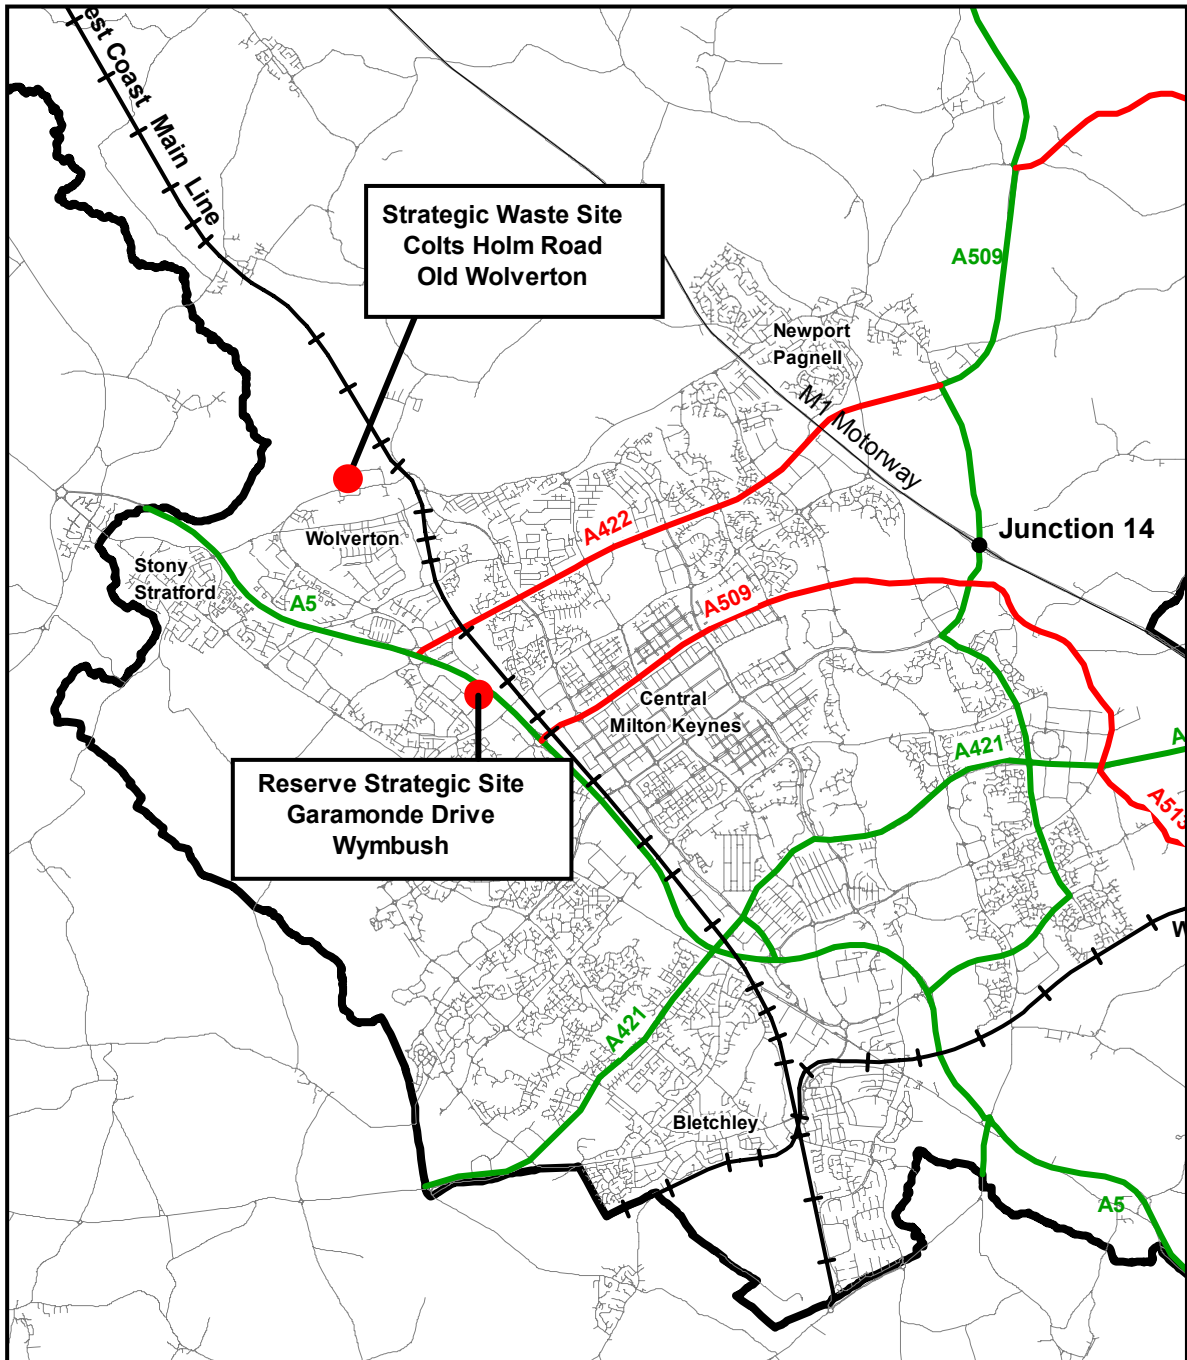

Proposals Map (incorporating proposals map W1 and W2) Strategic Waste Site and Reserve Strategic Site

Proposals Maps Locations

NORTH
Grid North

Scale 1:100000

This map is based upon Ordnance Survey material with the permission of Ordnance Survey on behalf of H.M.S.O (c) Crown copyright. Unauthorised reproduction infringes Crown copyright and may lead to prosecution or civil proceedings. Milton Keynes Council 10019593