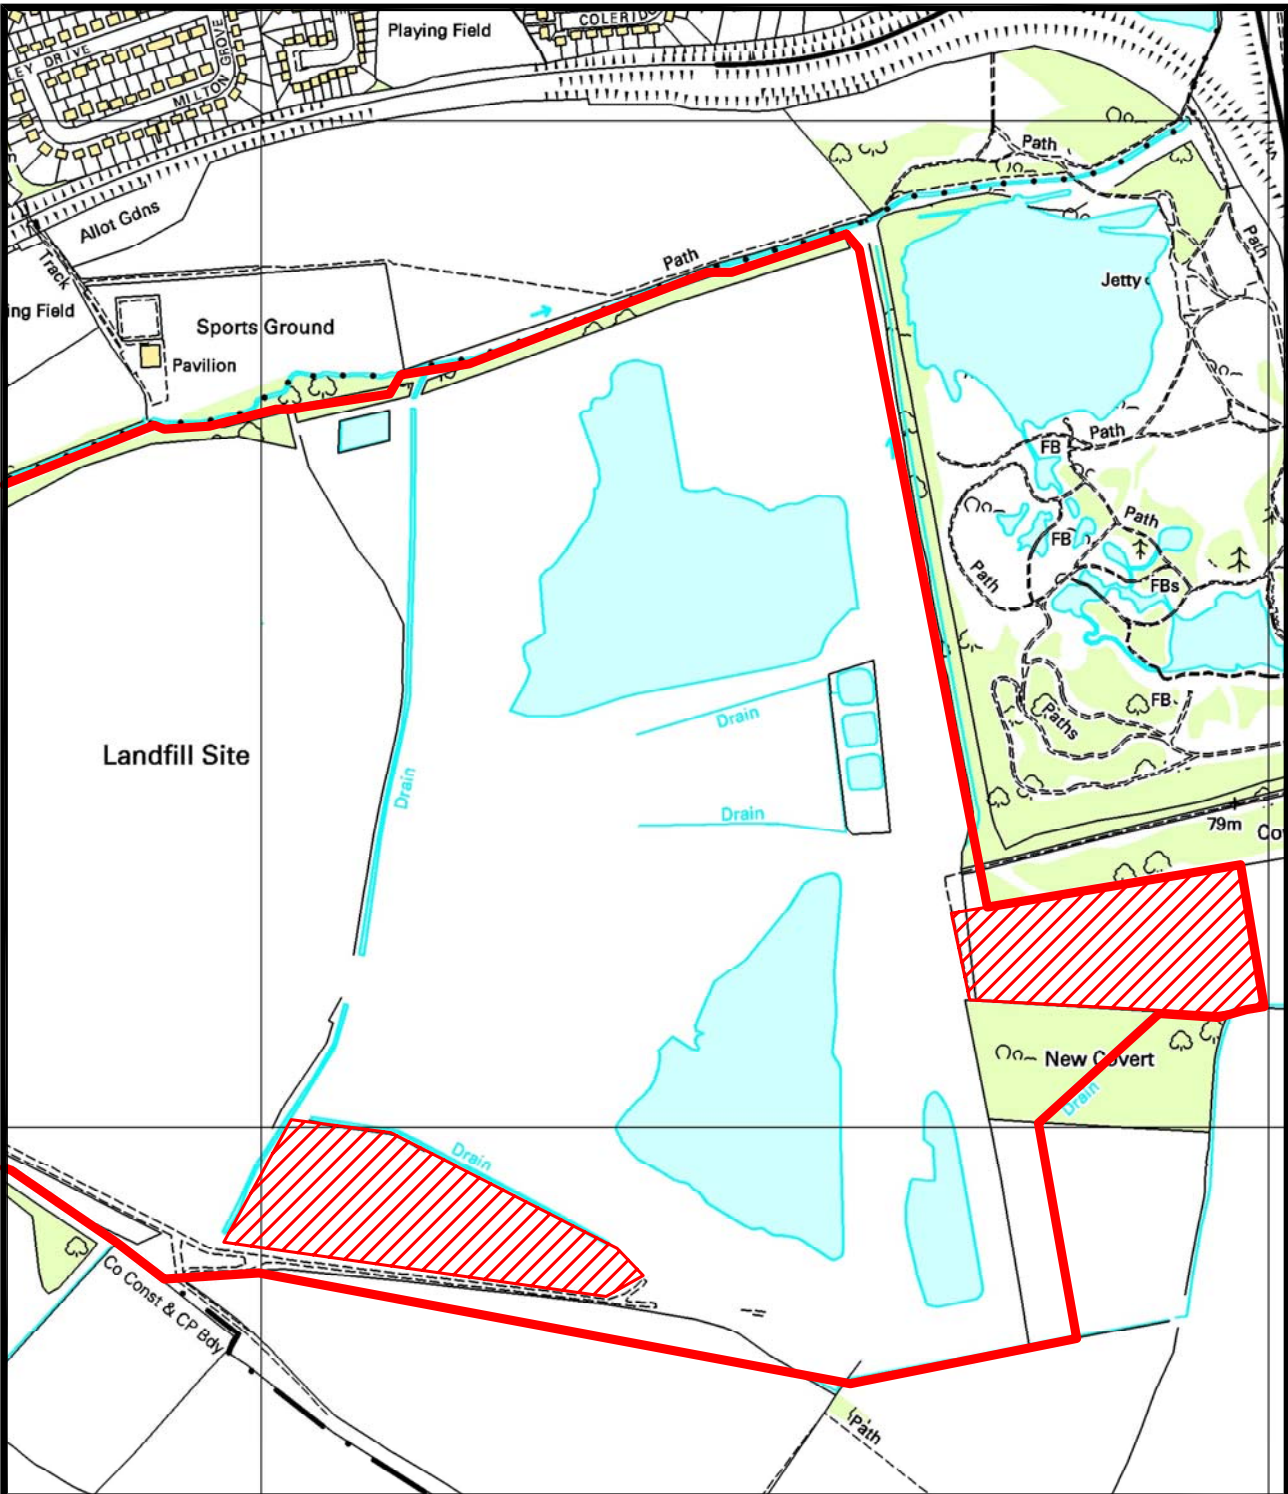

# Milton Keynes Waste Development Plan Document

Bletchley Landfill

Scale at A4: 1:7,500