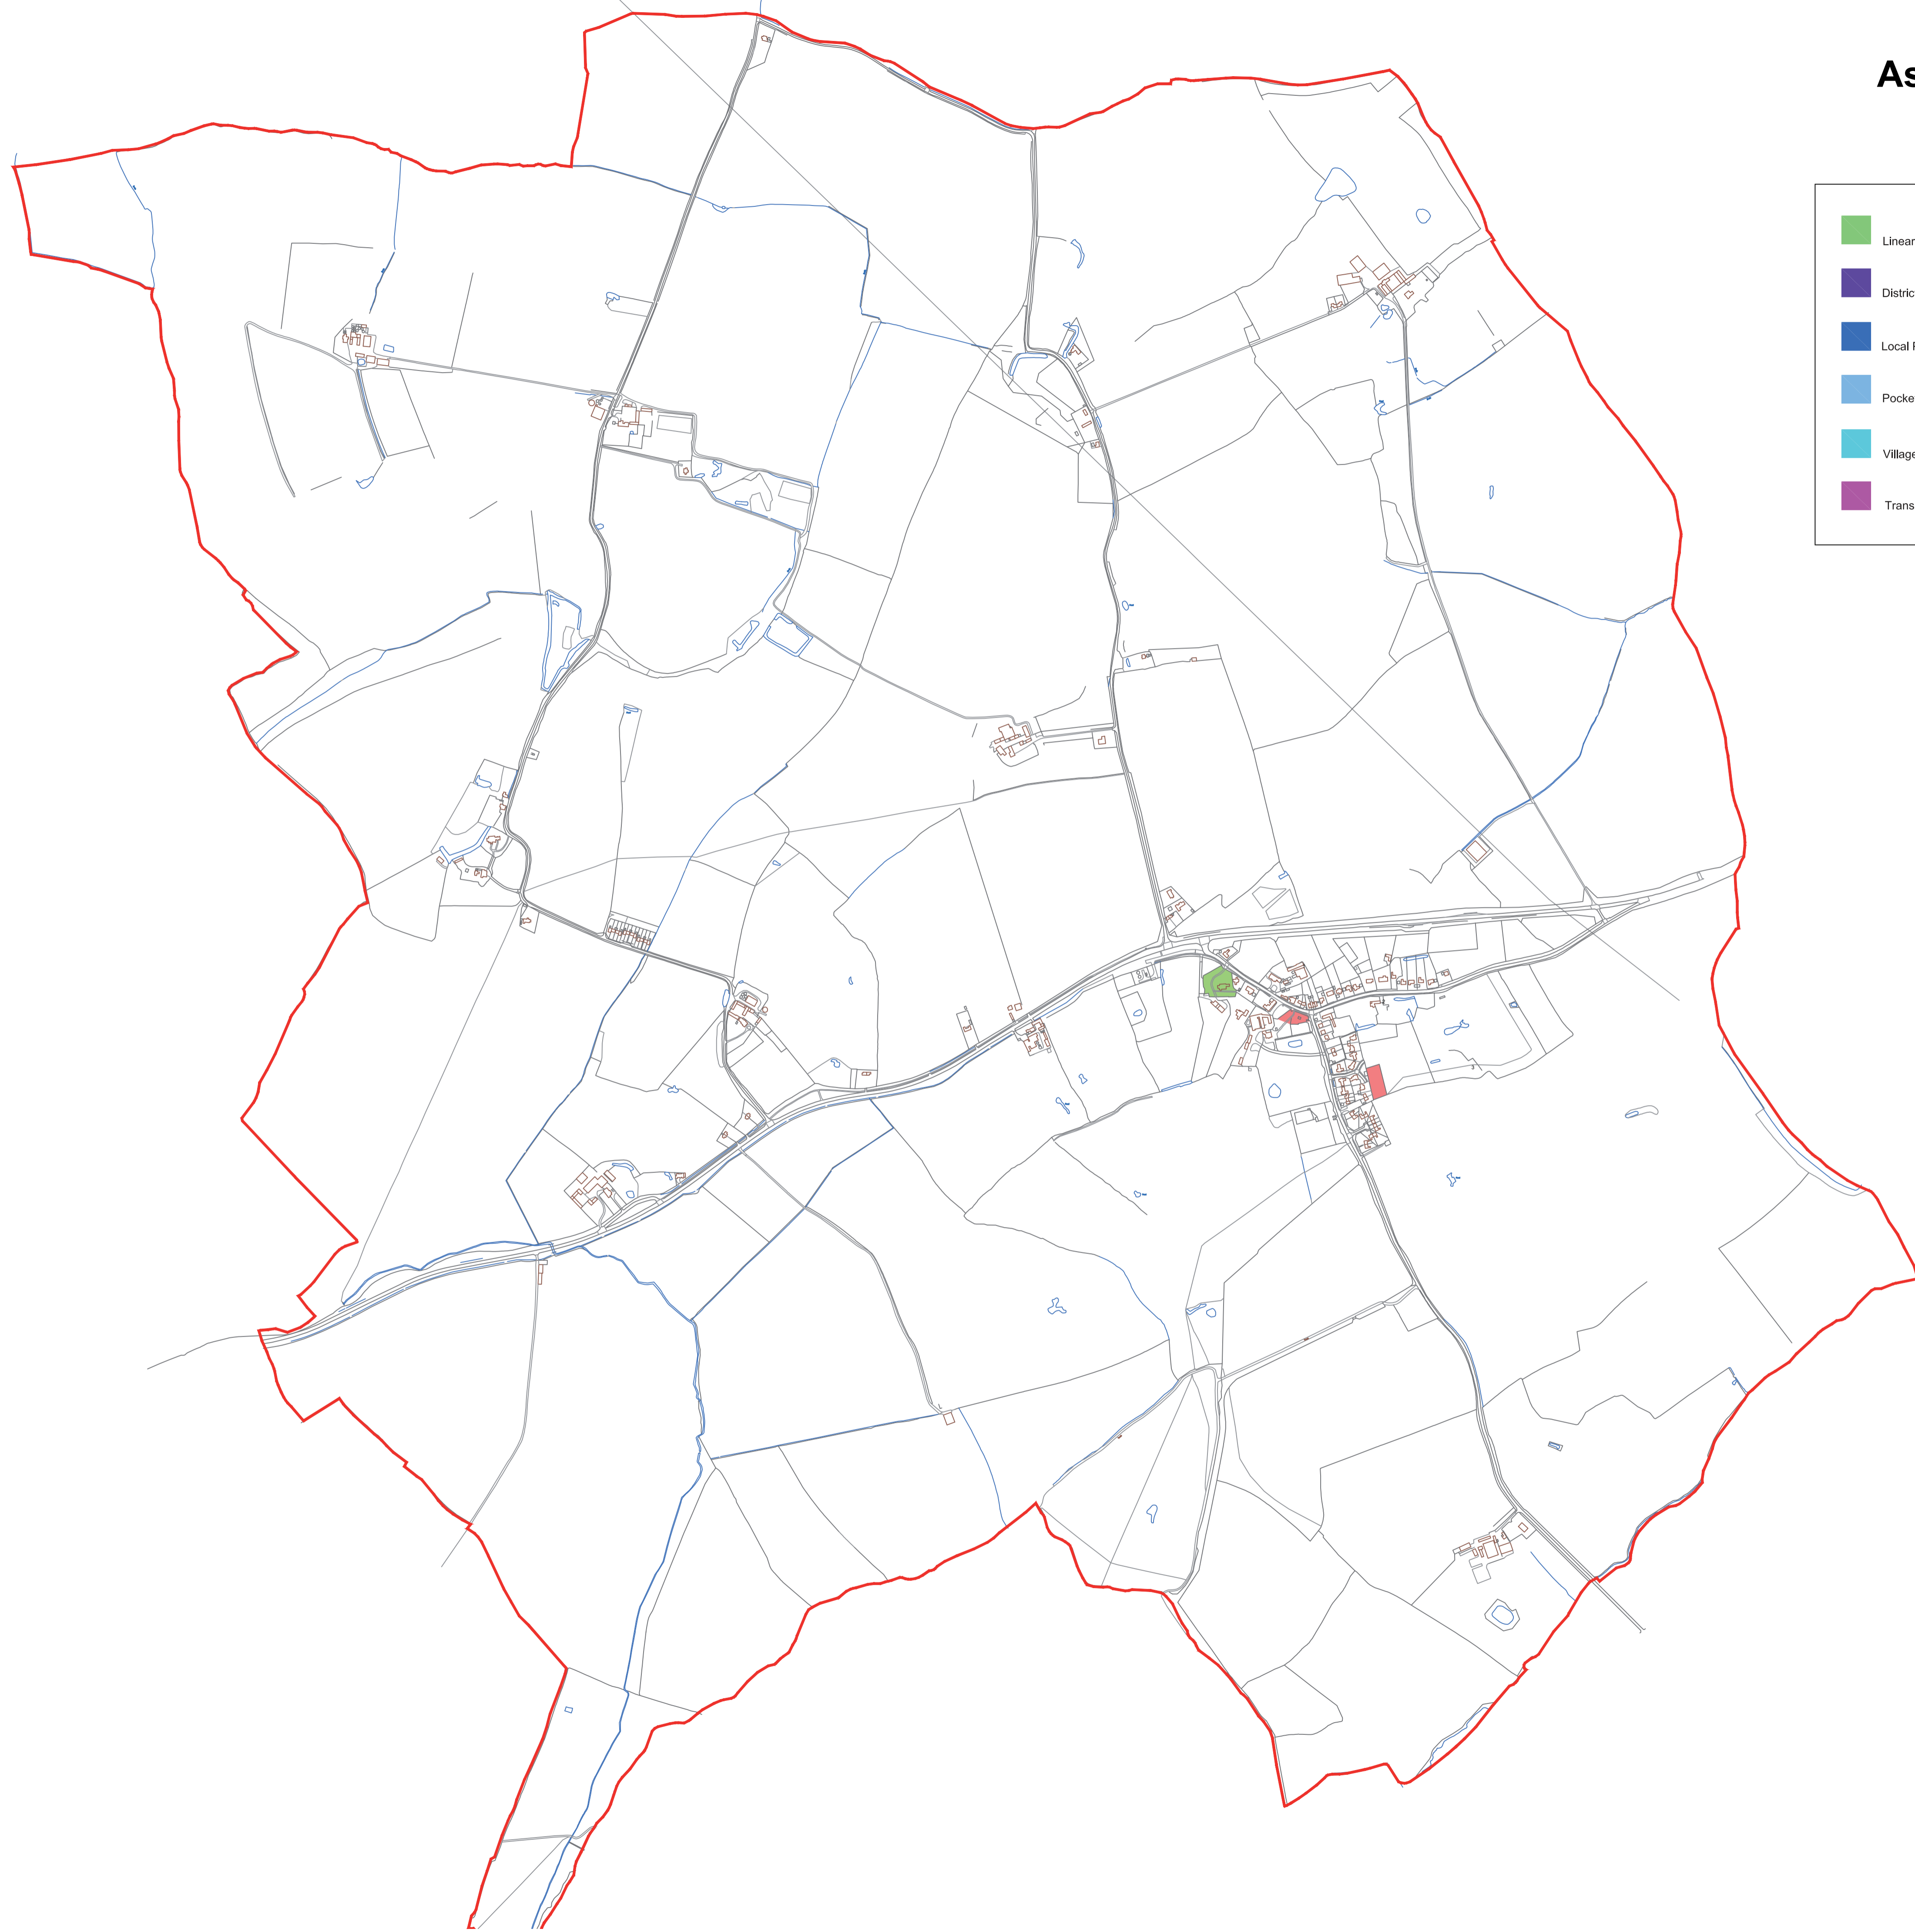

Astwood & Hardmead

 Linear Parks	 Amenity Open Space (over 1000m ²)	 Orcharads	 Play Areas
 District Parks	 Playing Fields & Sports Facilities	 Paddocks	 Paddocks
 Local Parks	 Sites of Wildlife Interest	 Churchyards	 Water Sports
 Pocket Parks	 Green Access Link	 Cemeteries	 Allotments
 Village Greens	 Civic Spaces	 Common Land	 Playing Fields
 Transport Corridors	 Allotments	 Proposed Linear Park	 Churches
			 Cemeteries
			 Orcharads
			 Parish Boundary