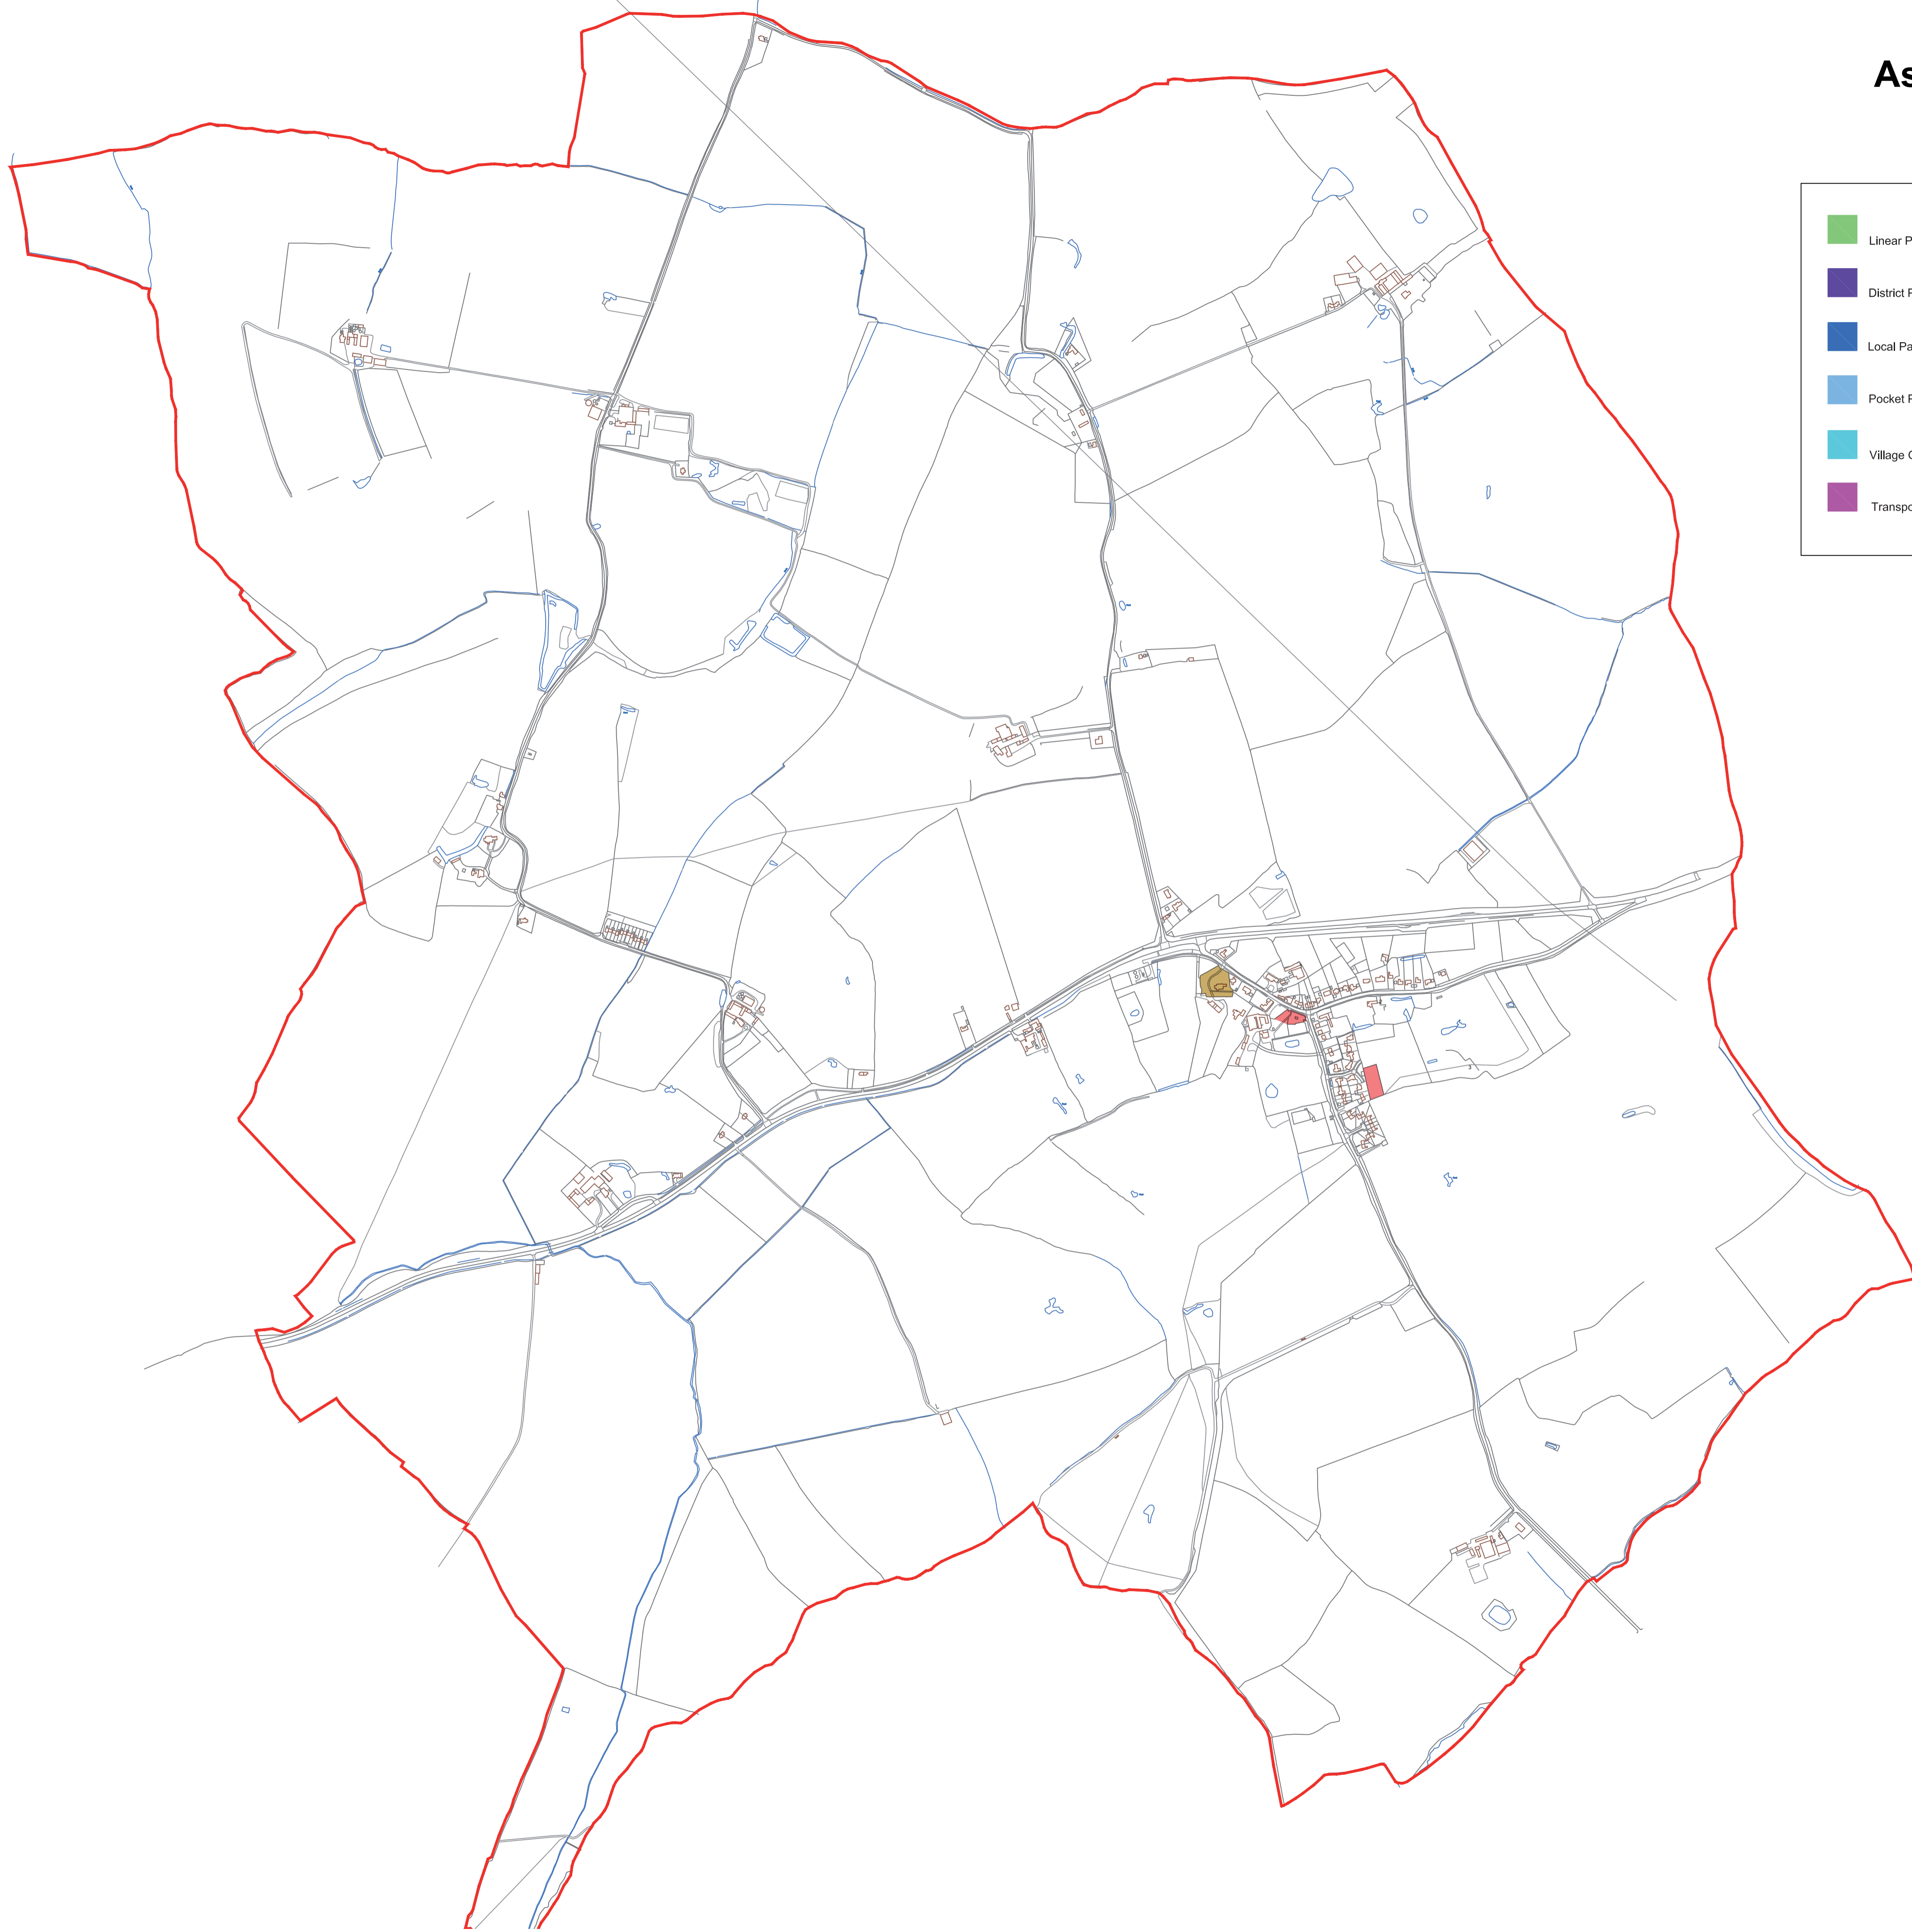

Astwood & Hardmead

 Linear Parks	 Amenity Open Space (over 1000m2)	 Orchards	 P Play Areas
 District Parks	 Playing Fields & Outdoor Sports Facilities	 Paddocks	 PA Paddocks
 Local Parks	 Sites of Wildlife Interest	 Churchyards	 WS Water Sports
 Pocket Parks	 Green Access Link	 Cemeteries	 A Allotments
 Village Greens	 Civic Spaces	 Common Land	 PF Playing Fields
 Transport Corridors	 Allotments	 Proposed Linear Park	 C Churches
			 CE Cemeteries
			 O Orchards
			 VG Village Green
			 Parish Boundary