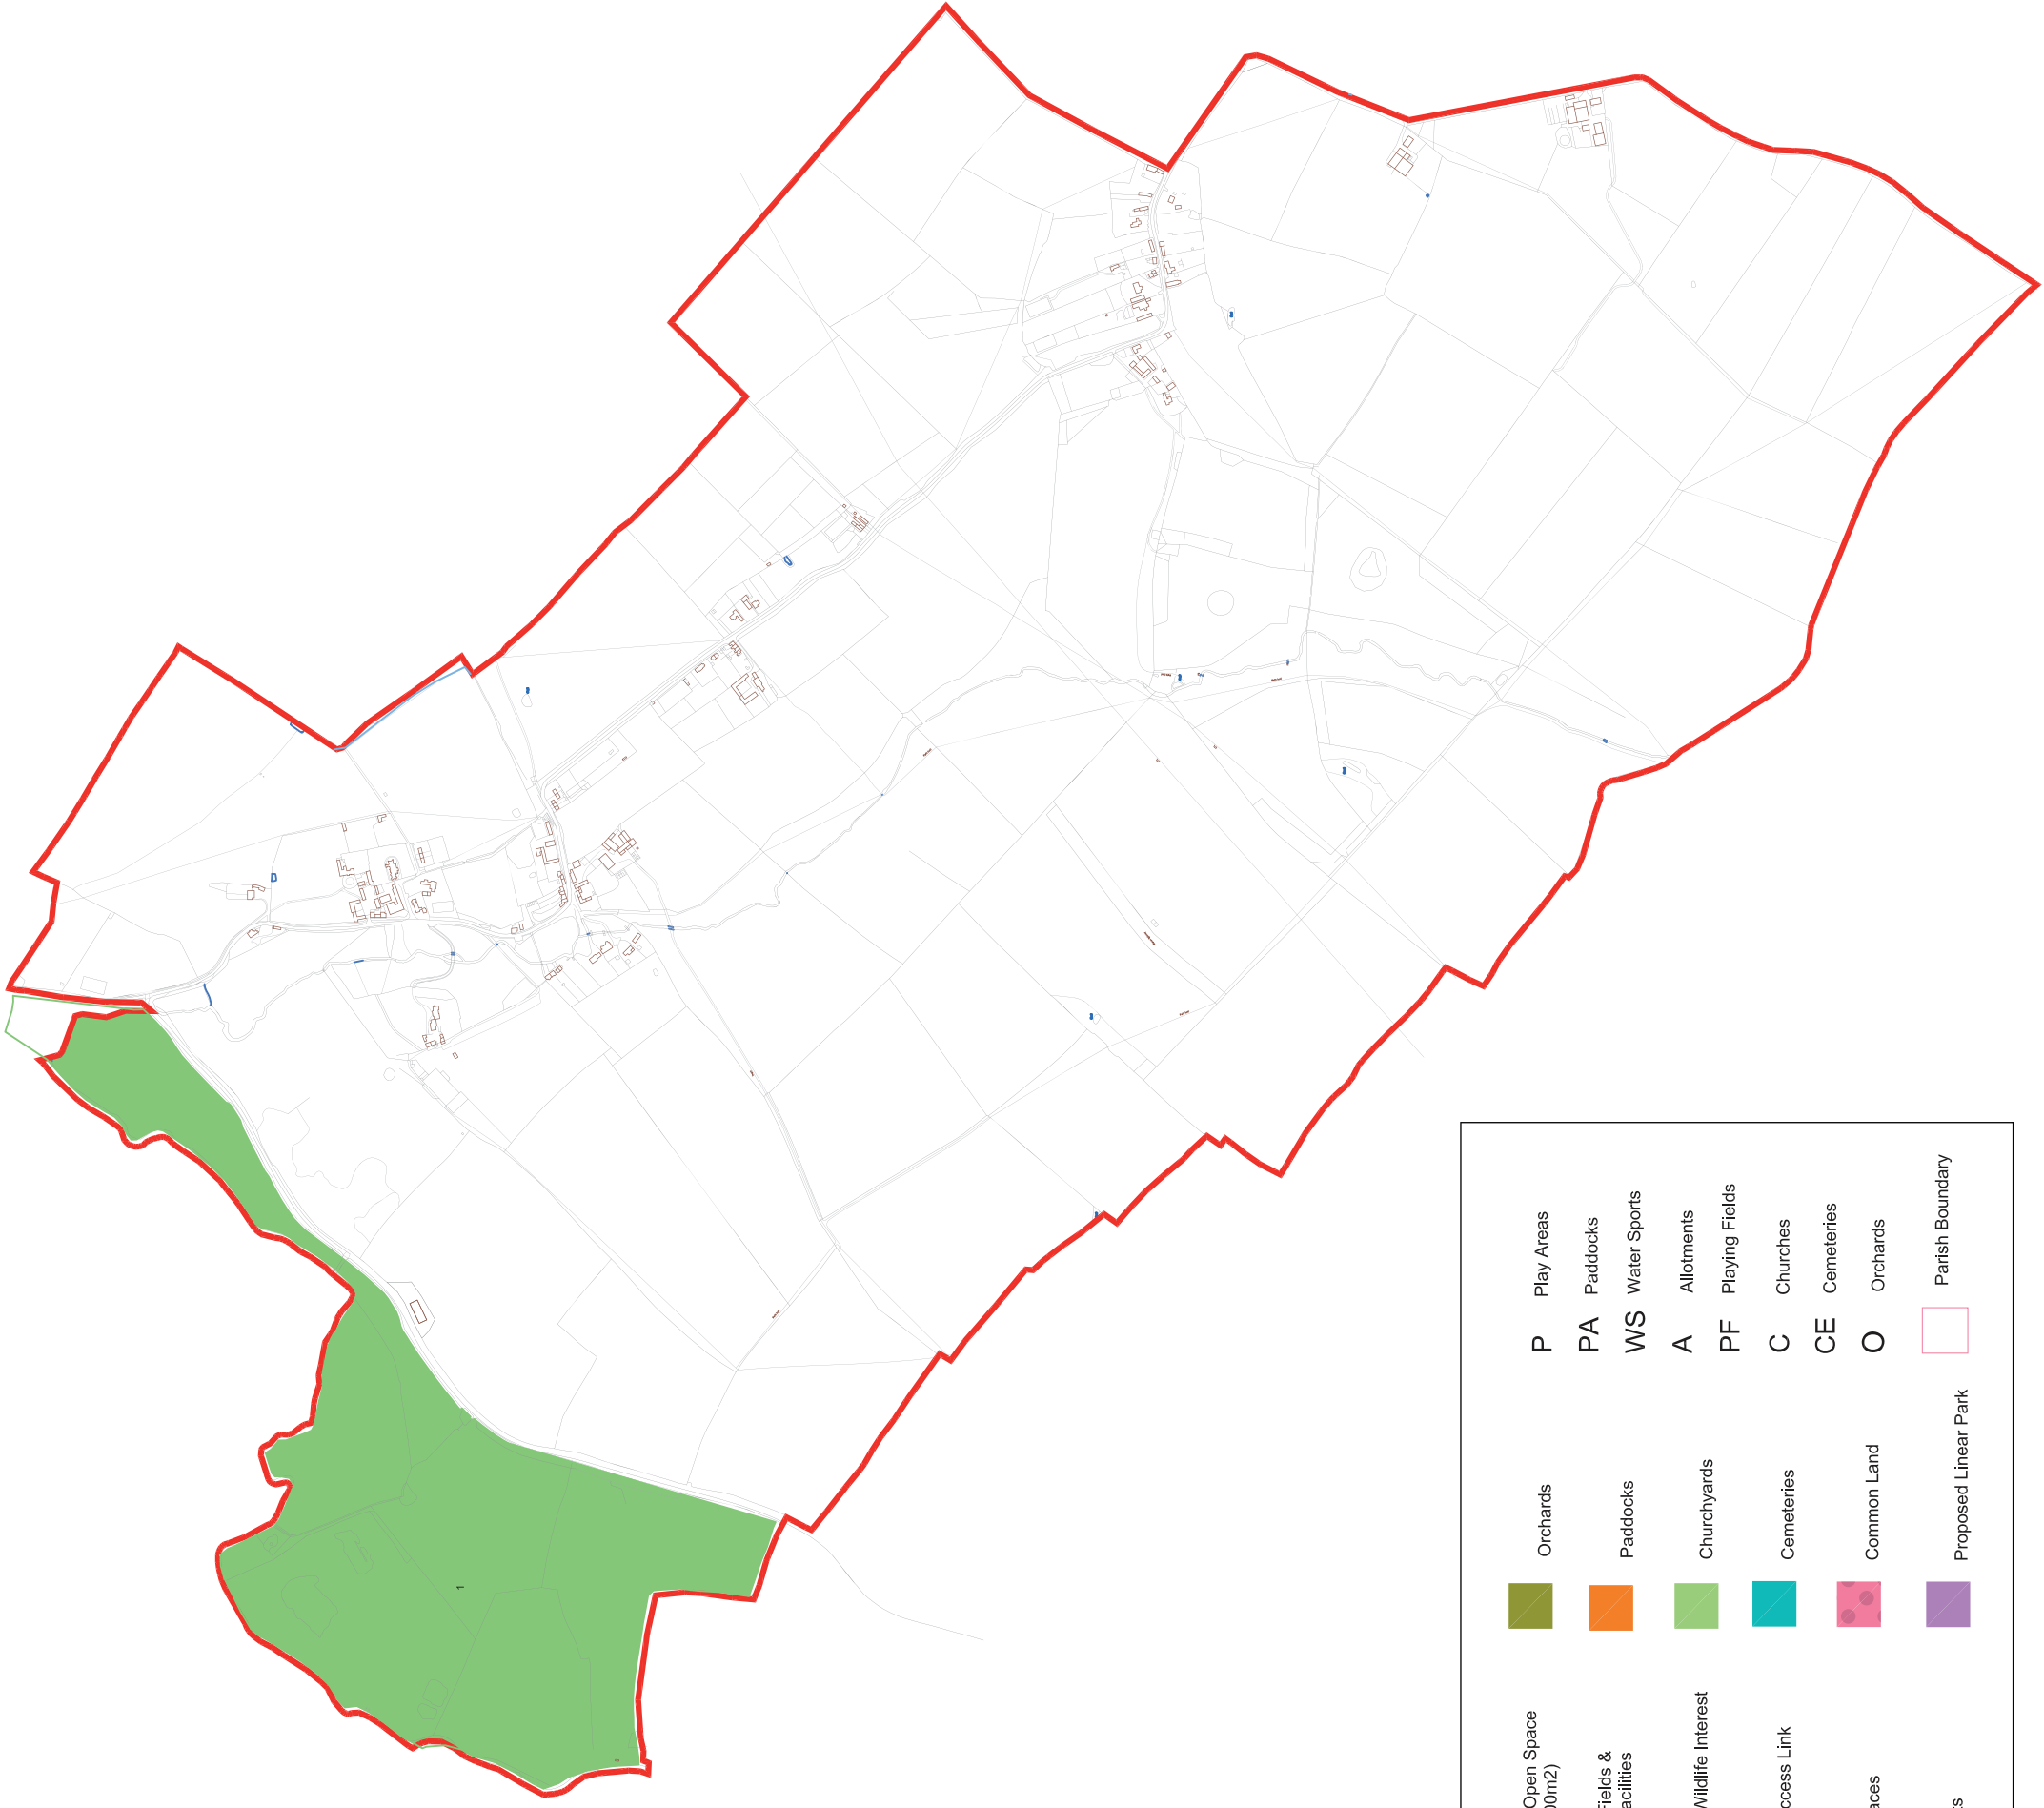

Calverton

Linear Parks	Amenity Open Space (over 1000m ²)	Orchards	P	Play Areas
District Parks	Playing Fields & Sports Facilities	Paddocks	PA	Paddocks
Local Parks	Sites of Wildlife Interest	Churchyards	WS	Water Sports
Pocket Parks	Green Access Link	Cemeteries	A	Allotments
Village Greens	Civic Spaces	Common Land	PF	Playing Fields
Transport Corridors	Allotments	Proposed Linear Park	C	Churches
			CE	Cemeteries
			O	Orchards
				Parish Boundary