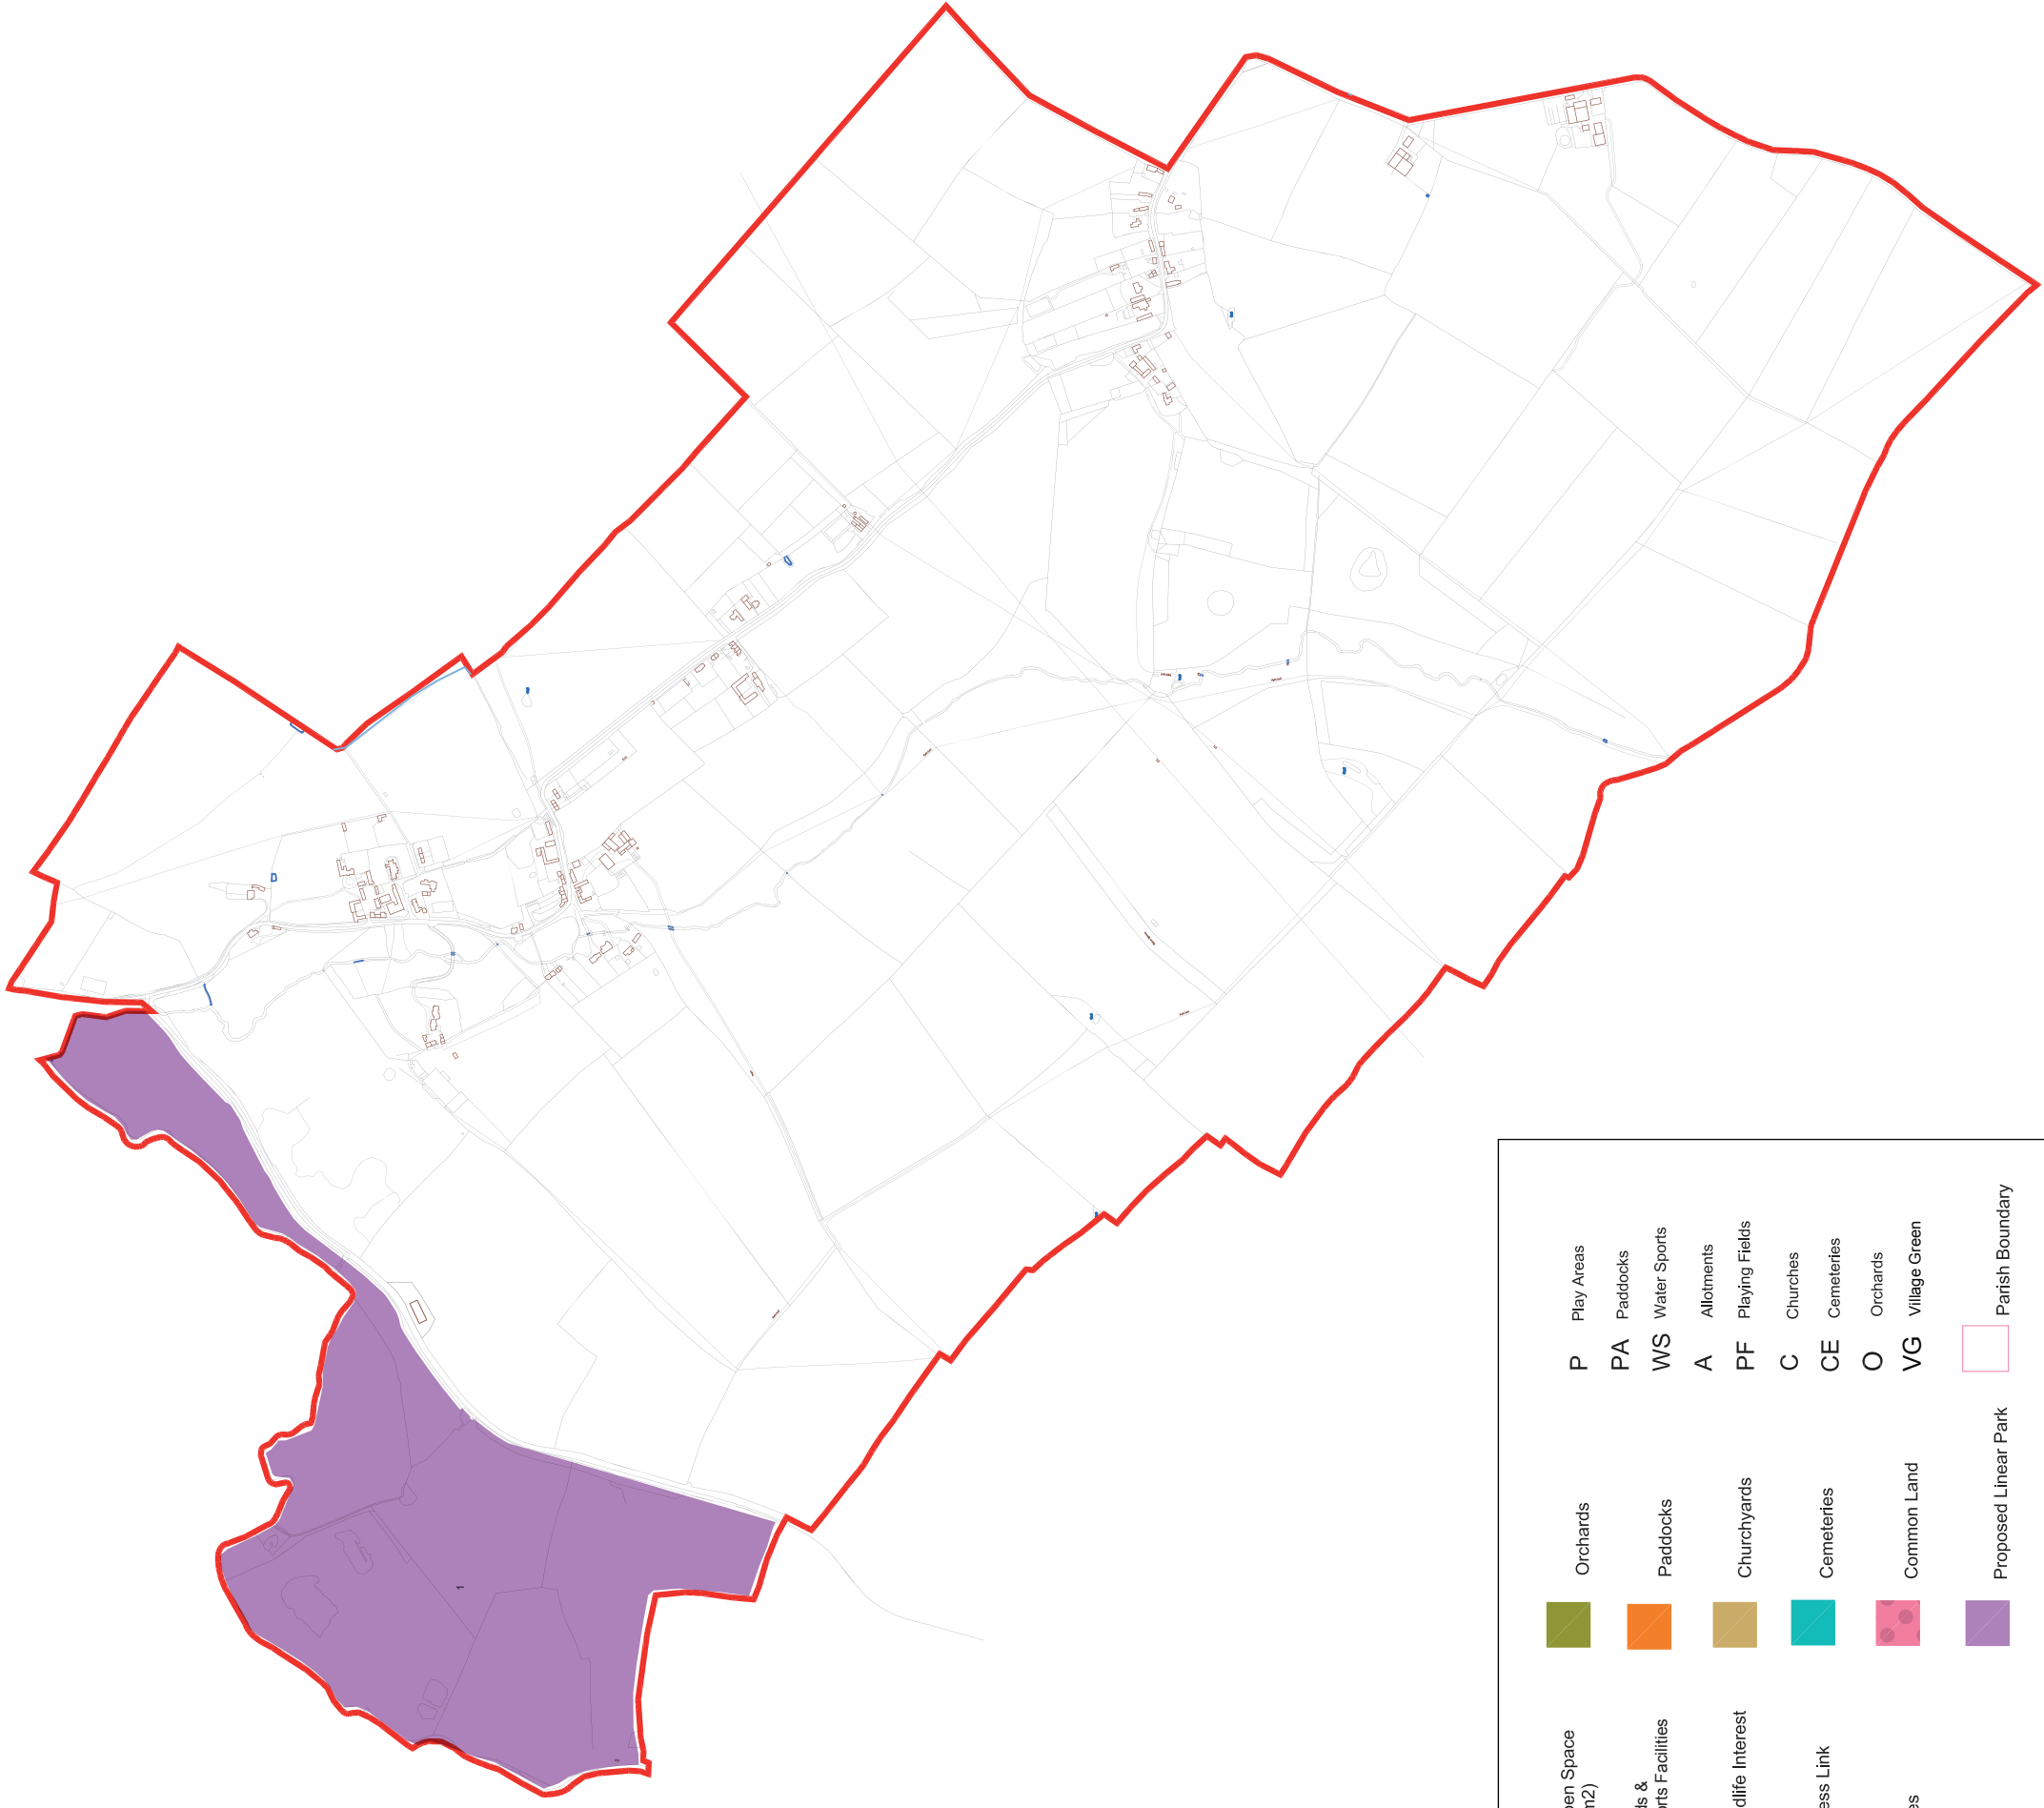

Calverton

Linear Parks	Amenity Open Space (over 1000m ²)	Orchards	P	Play Areas
District Parks	Playing Fields & Outdoor Sports Facilities	Paddocks	PA	Paddocks
Local Parks	Sites of Wildlife Interest	Churchyards	WS	Water Sports
Pocket Parks	Green Access Link	Cemeteries	A	Allotments
Village Greens	Civic Spaces	Common Land	PF	Playing Fields
Transport Corridors	Allotments	Proposed Linear Park	C	Churches
			CE	Cemeteries
			O	Orchards
			VG	Village Green
				Parish Boundary