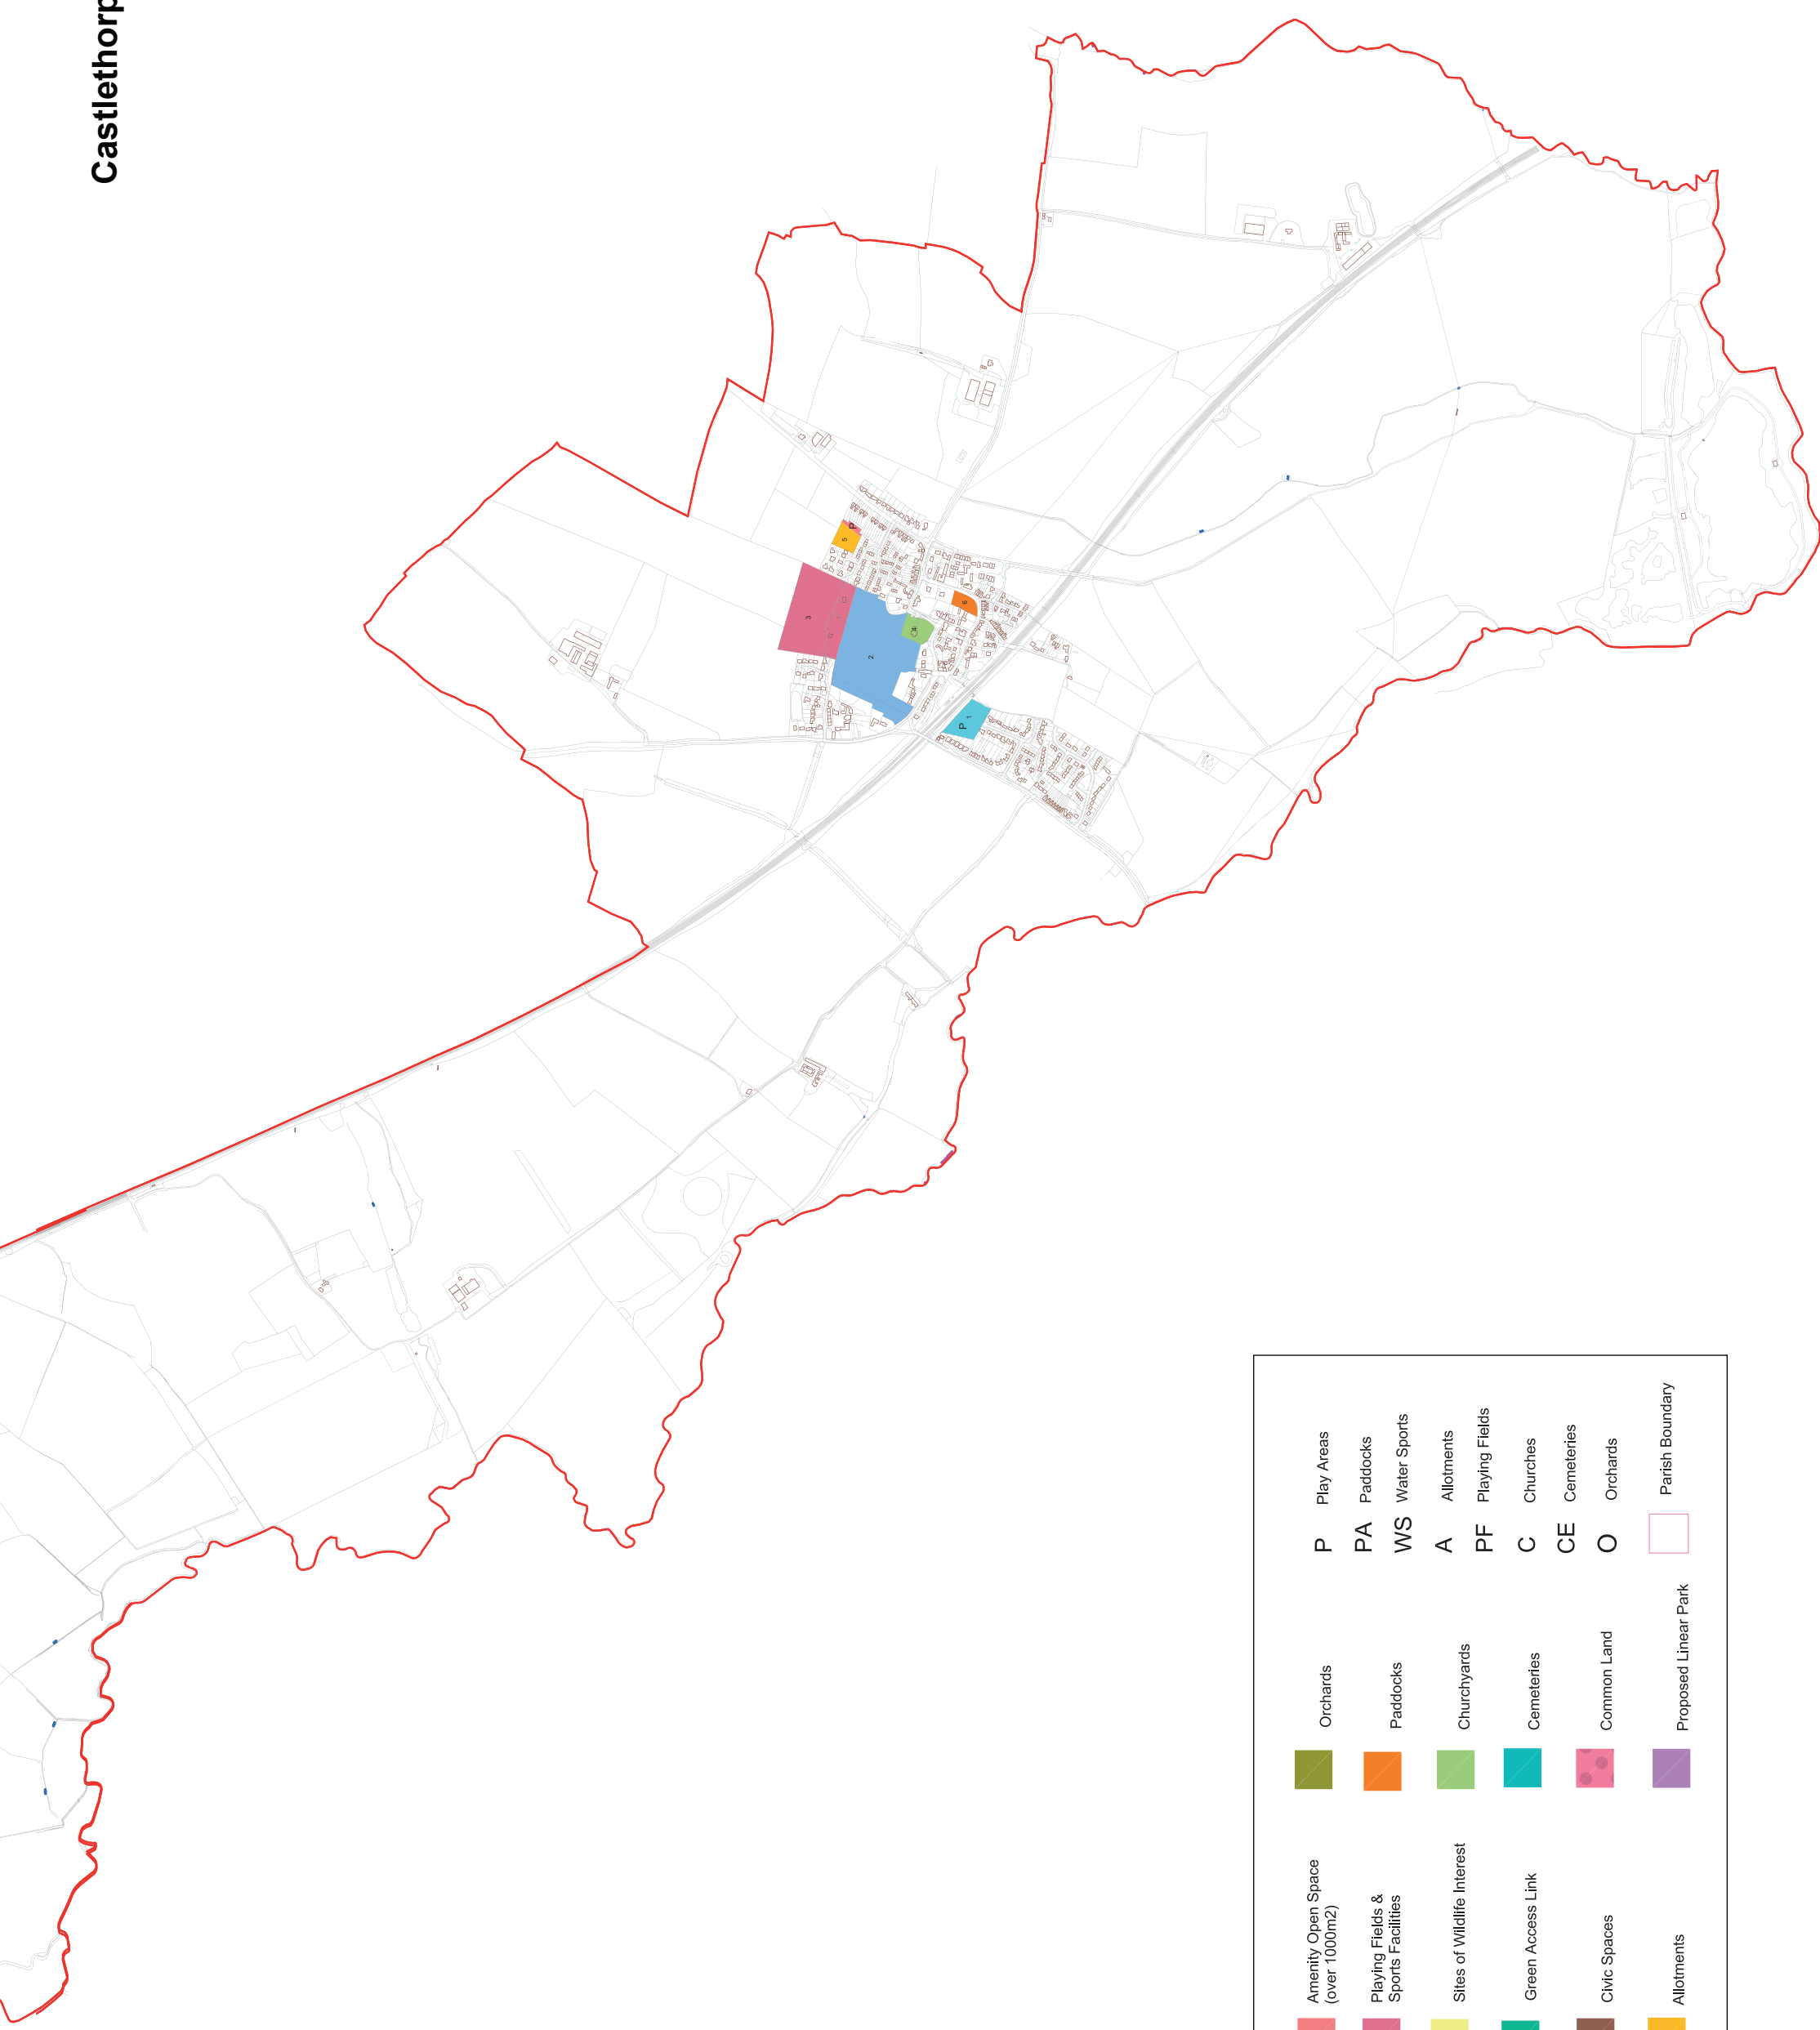

Castlethorpe

	Linear Parks		Amenity Open Space (over 1000m ²)		Orchards	P	Play Areas
	District Parks		Playing Fields & Sports Facilities		Paddocks	PA	Paddocks
	Local Parks		Sites of Wildlife Interest		Churchyards	WS	Water Sports
	Pocket Parks		Green Access Link		Cemeteries	A	Allotments
	Village Greens		Civic Spaces		Common Land	PF	Playing Fields
	Transport Corridors		Allotments		Proposed Linear Park	C	Churches
						CE	Cemeteries
						O	Orchards
							Parish Boundary