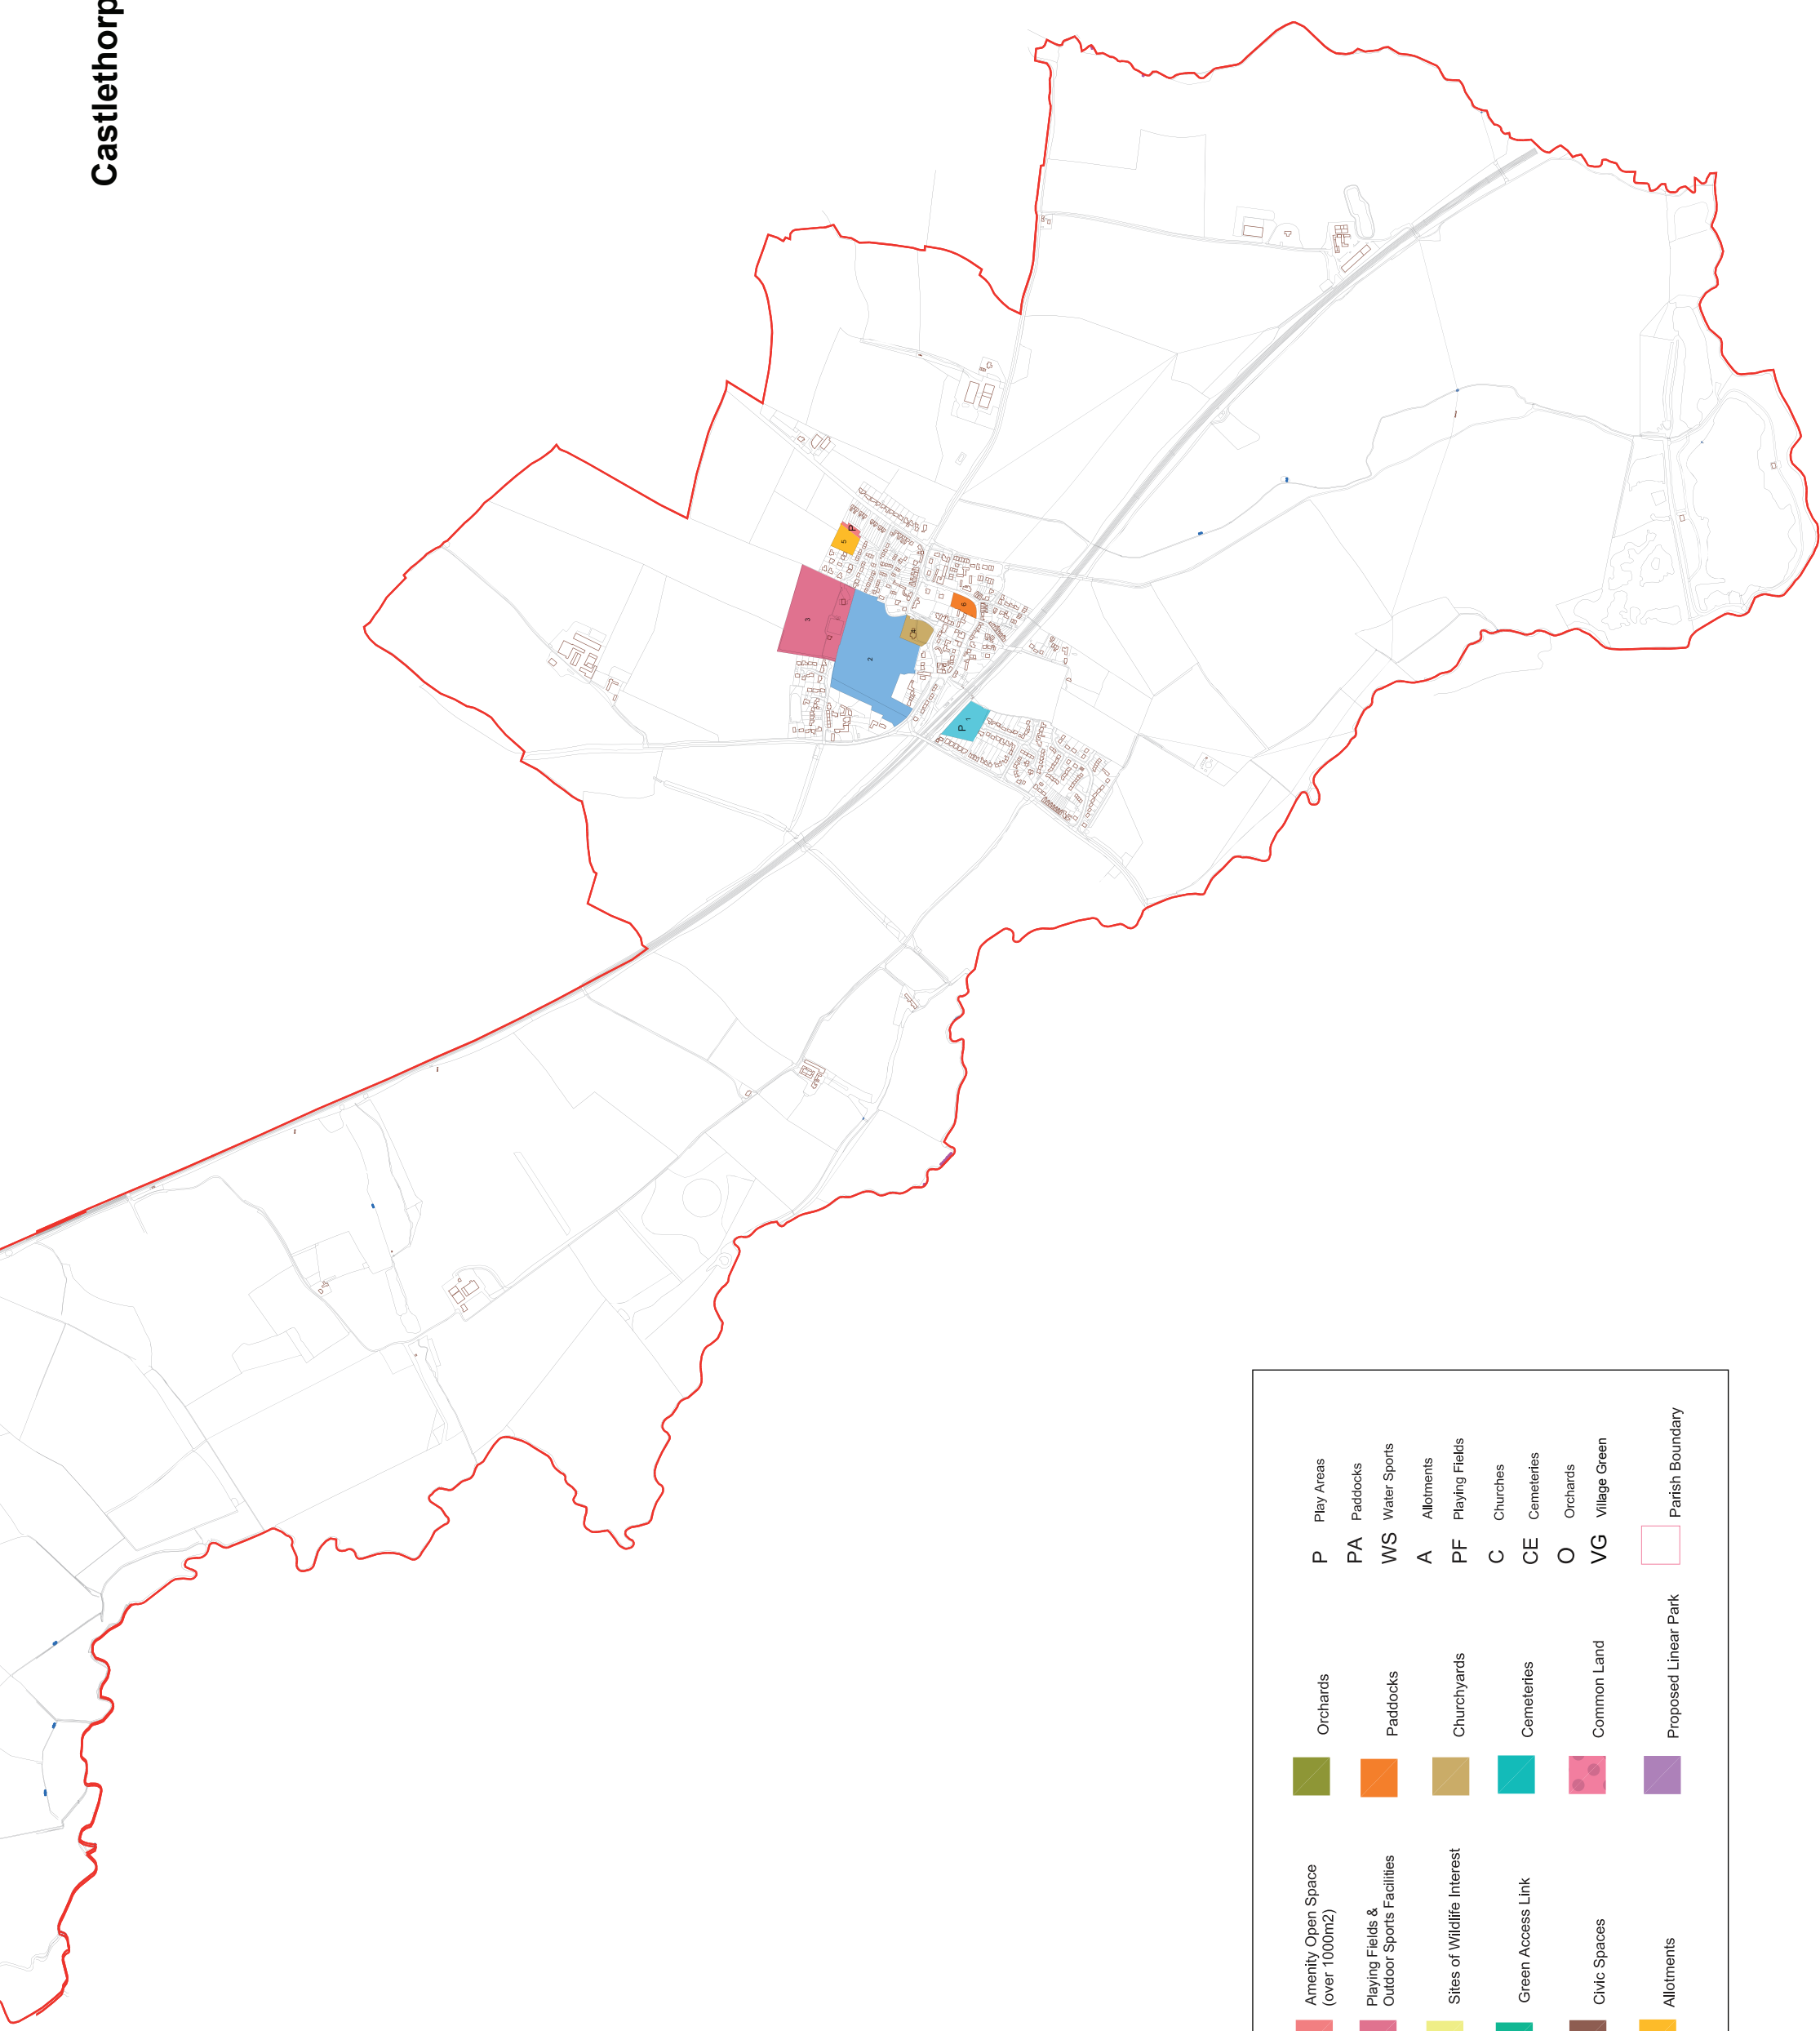

Castlethorp

	Linear Parks		Amenity Open Space (over 1000m ²)		Orchards		P Play Areas
	District Parks		Playing Fields & Outdoor Sports Facilities		Paddocks		PA Paddocks
	Local Parks		Sites of Wildlife Interest		Churchyards		WS Water Sports
	Pocket Parks		Green Access Link		Cemeteries		A Allotments
	Village Greens		Civic Spaces		Common Land		PF Playing Fields
	Transport Corridors		Allotments		Proposed Linear Park		C Churches
							CE Cemeteries
							O Orchards
							VG Village Green
							Parish Boundary