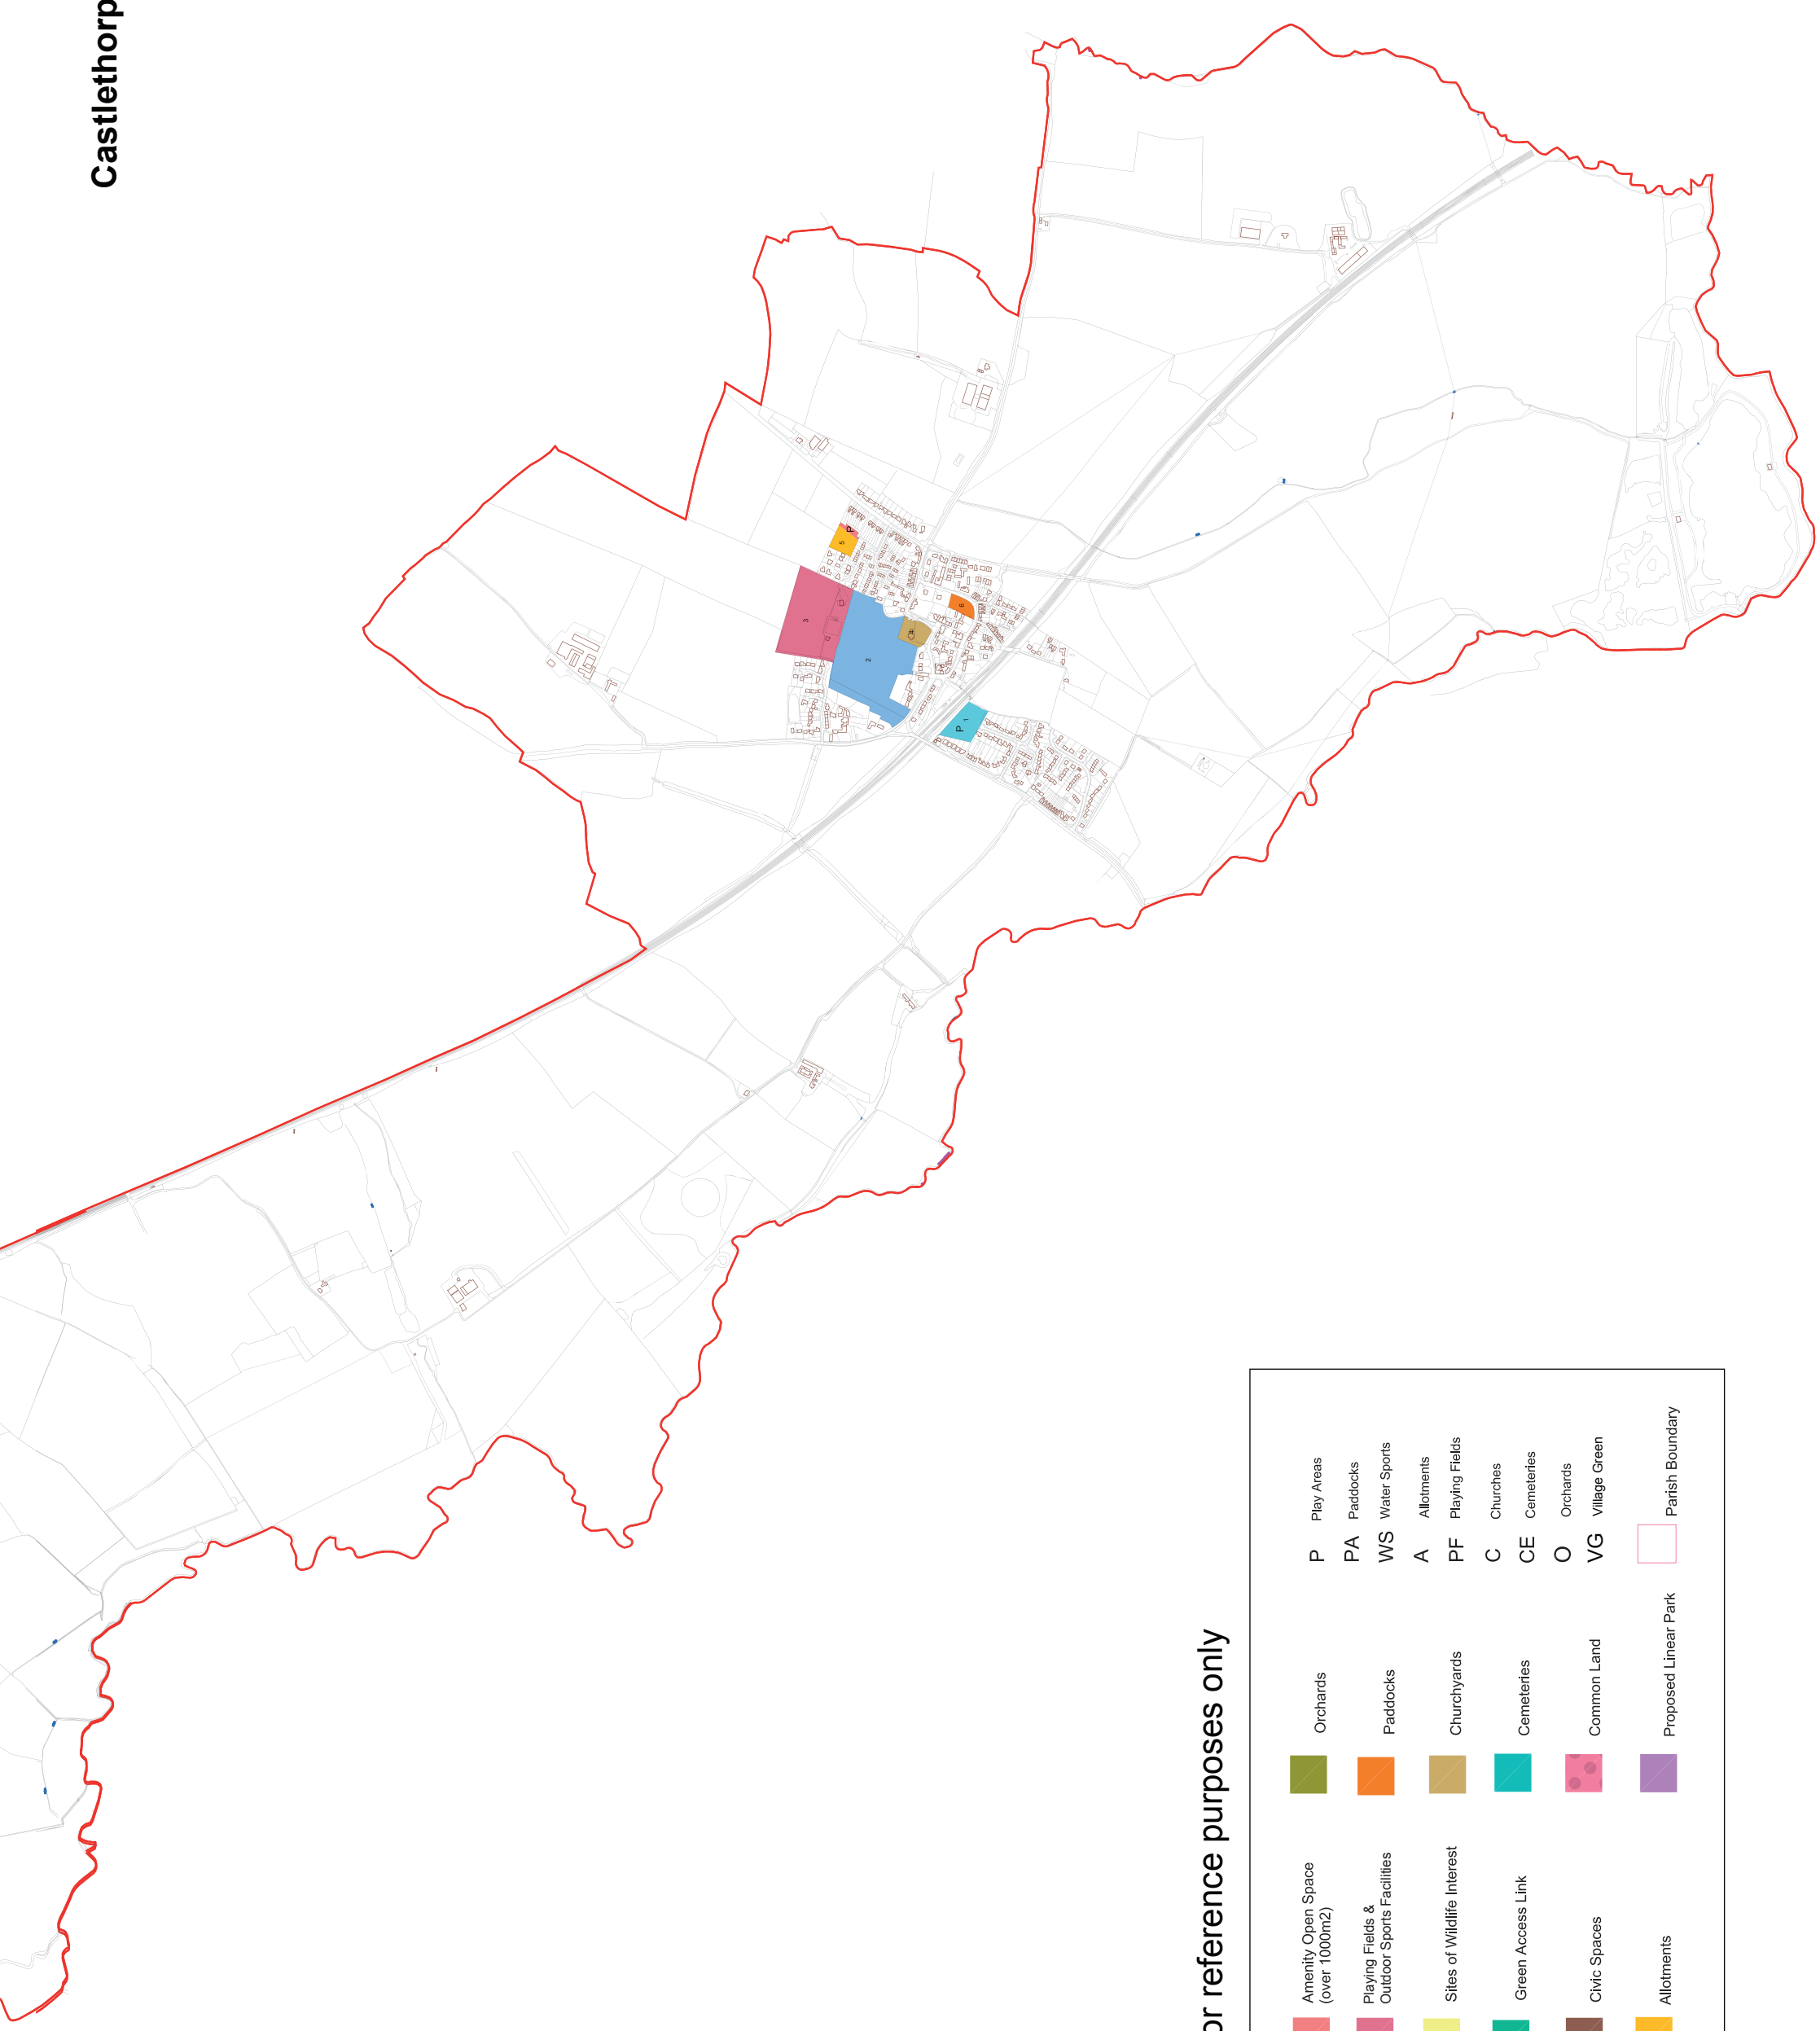

Castlethorpe

*The numbers are for reference purposes only

	Linear Parks		Amenity Open Space (over 1000m ²)		Orchards		P	Play Areas
	District Parks		Playing Fields & Outdoor Sports Facilities		Paddocks		PA	Paddocks
	Local Parks		Sites of Wildlife Interest		Churchyards		WS	Water Sports
	Pocket Parks		Green Access Link		Cemeteries		A	Allotments
	Village Greens		Civic Spaces		Common Land		PF	Playing Fields
	Transport Corridors		Allotments		Proposed Linear Park		C	Churches
							CE	Cemeteries
							O	Orchards
							VG	Village Green
								Parish Boundary