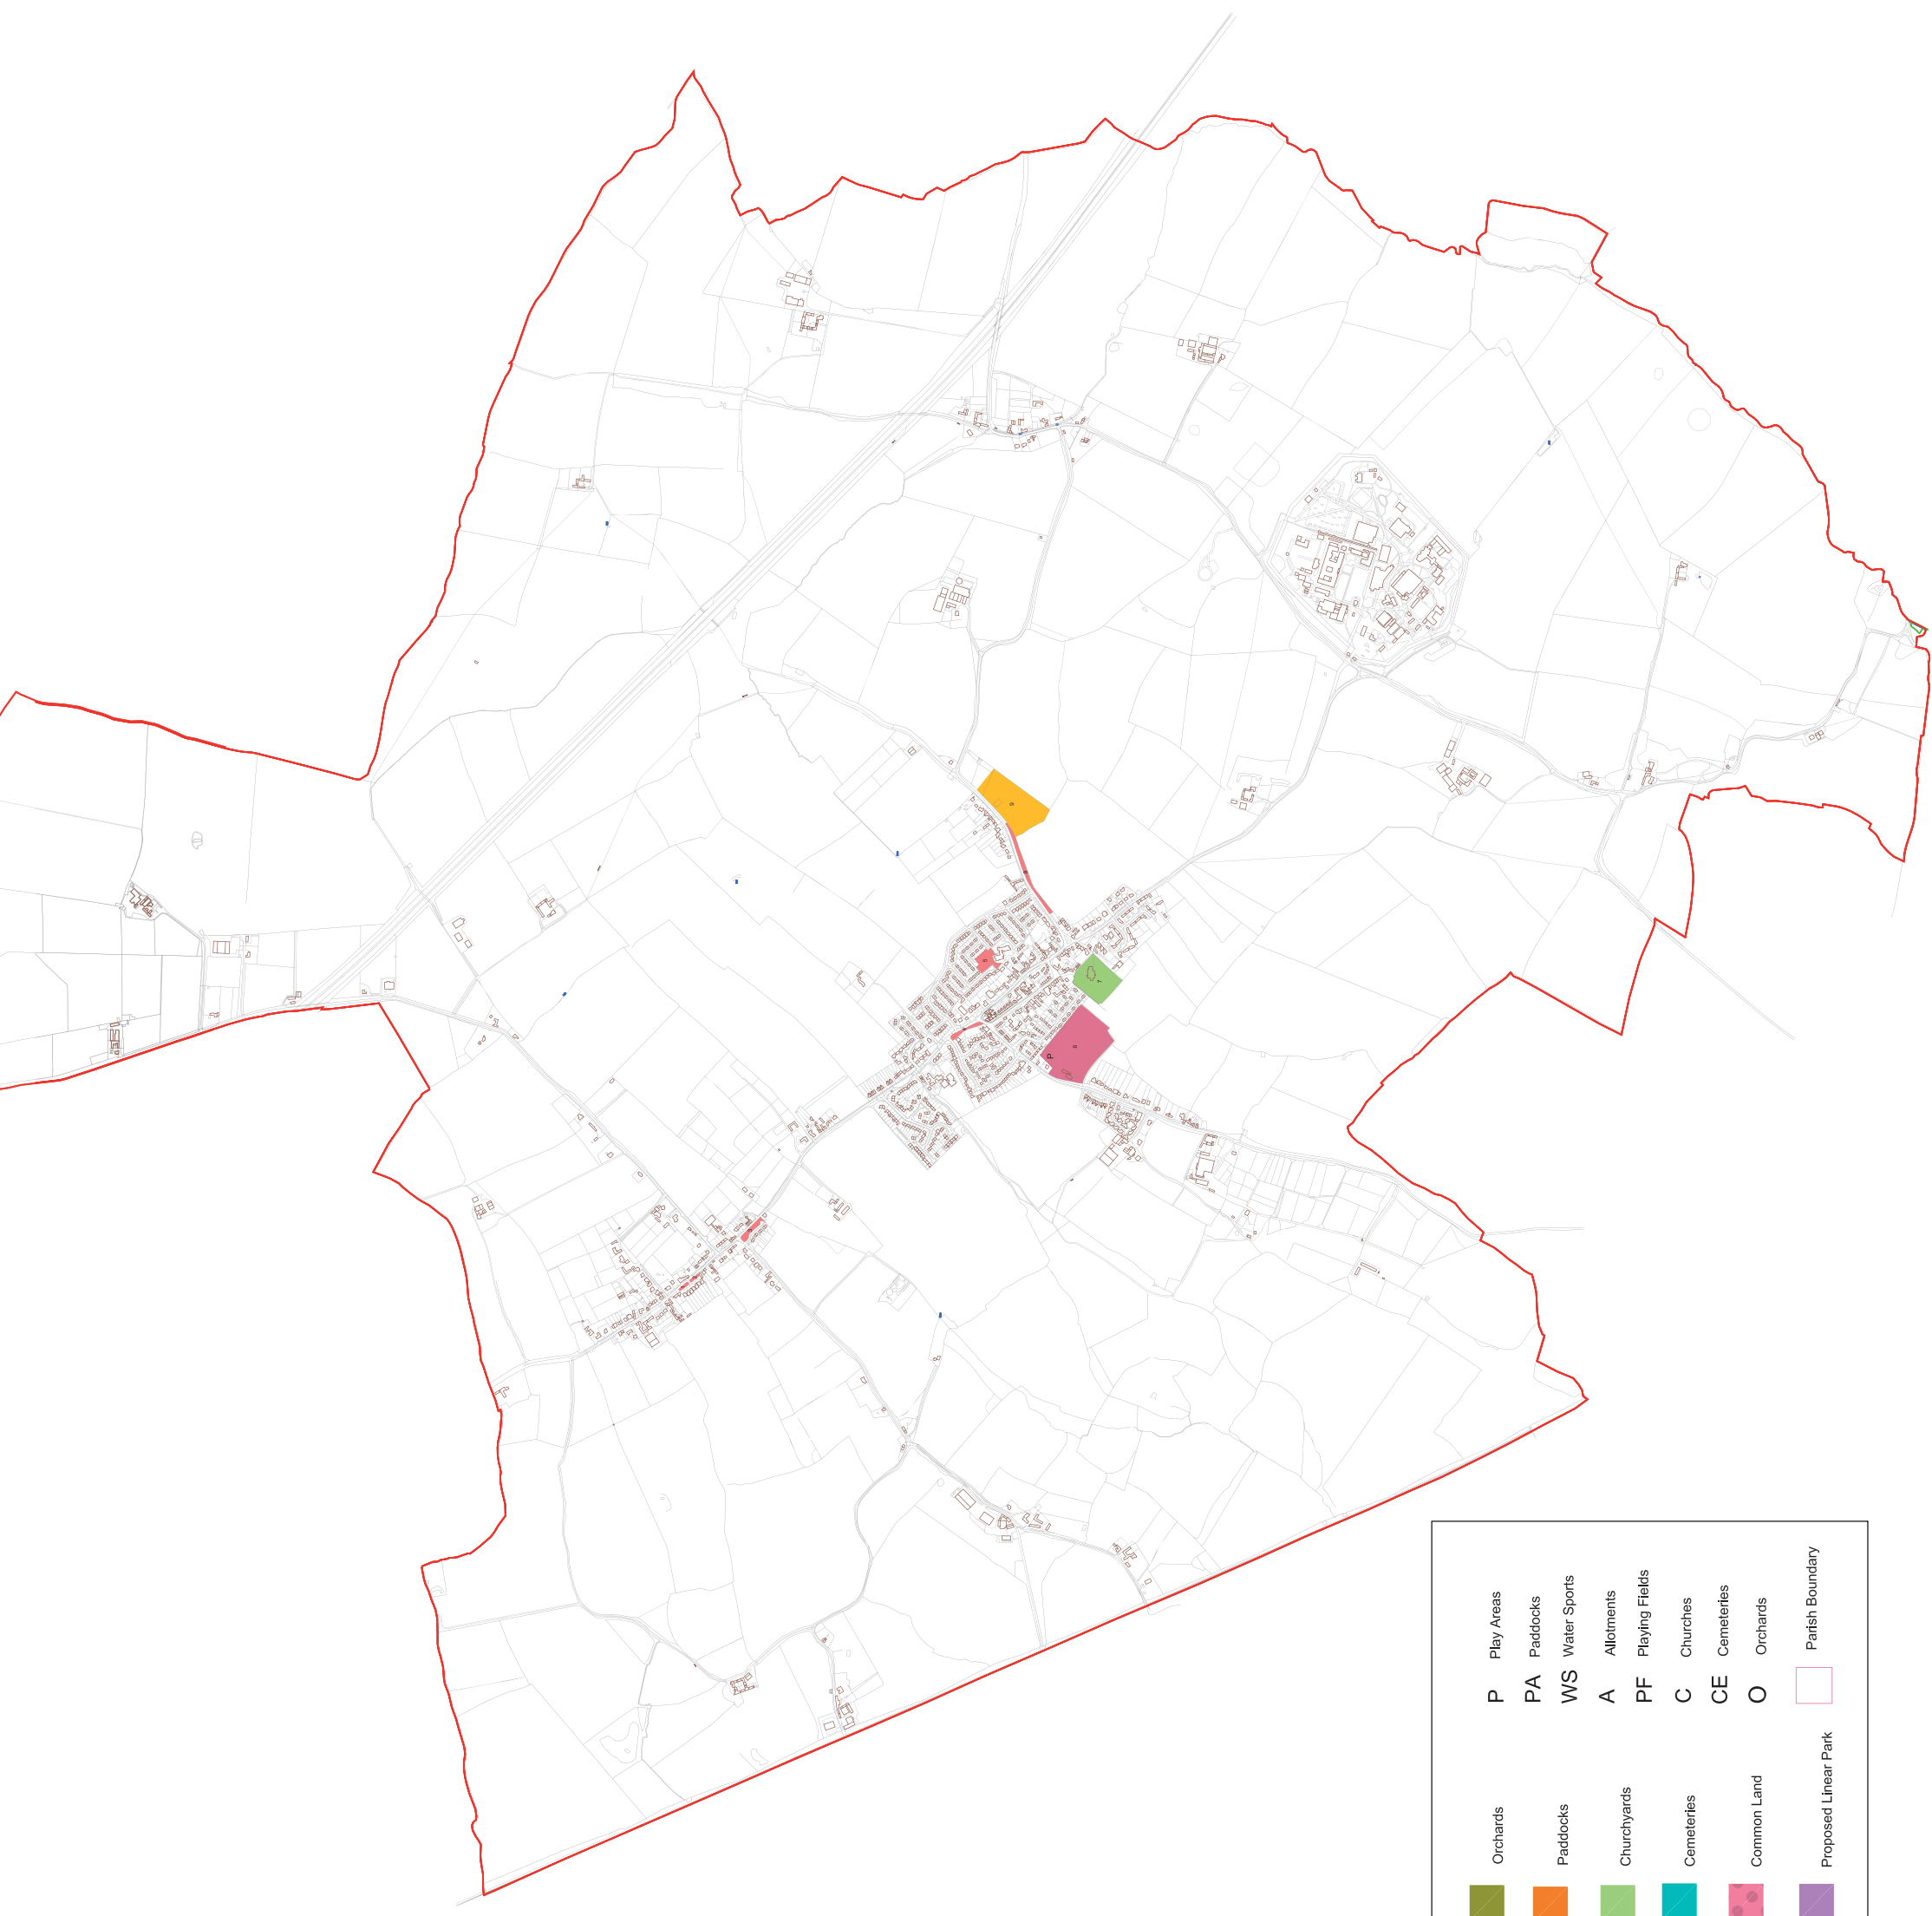

Hanslope

Linear Parks	Amenity Open Space (over 1000m ²)	Orchards	P	Play Areas
District Parks	Playing Fields & Sports Facilities	Paddocks	PA	Paddocks
Local Parks	Sites of Wildlife Interest	Churchyards	WS	Water Sports
Pocket Parks	Green Access Link	Cemeteries	A	Allotments
Village Greens	Civic Spaces	Common Land	PF	Playing Fields
Transport Corridors	Allotments	Proposed Linear Park	C	Churches
			CE	Cemeteries
			O	Orchards
				Parish Boundary