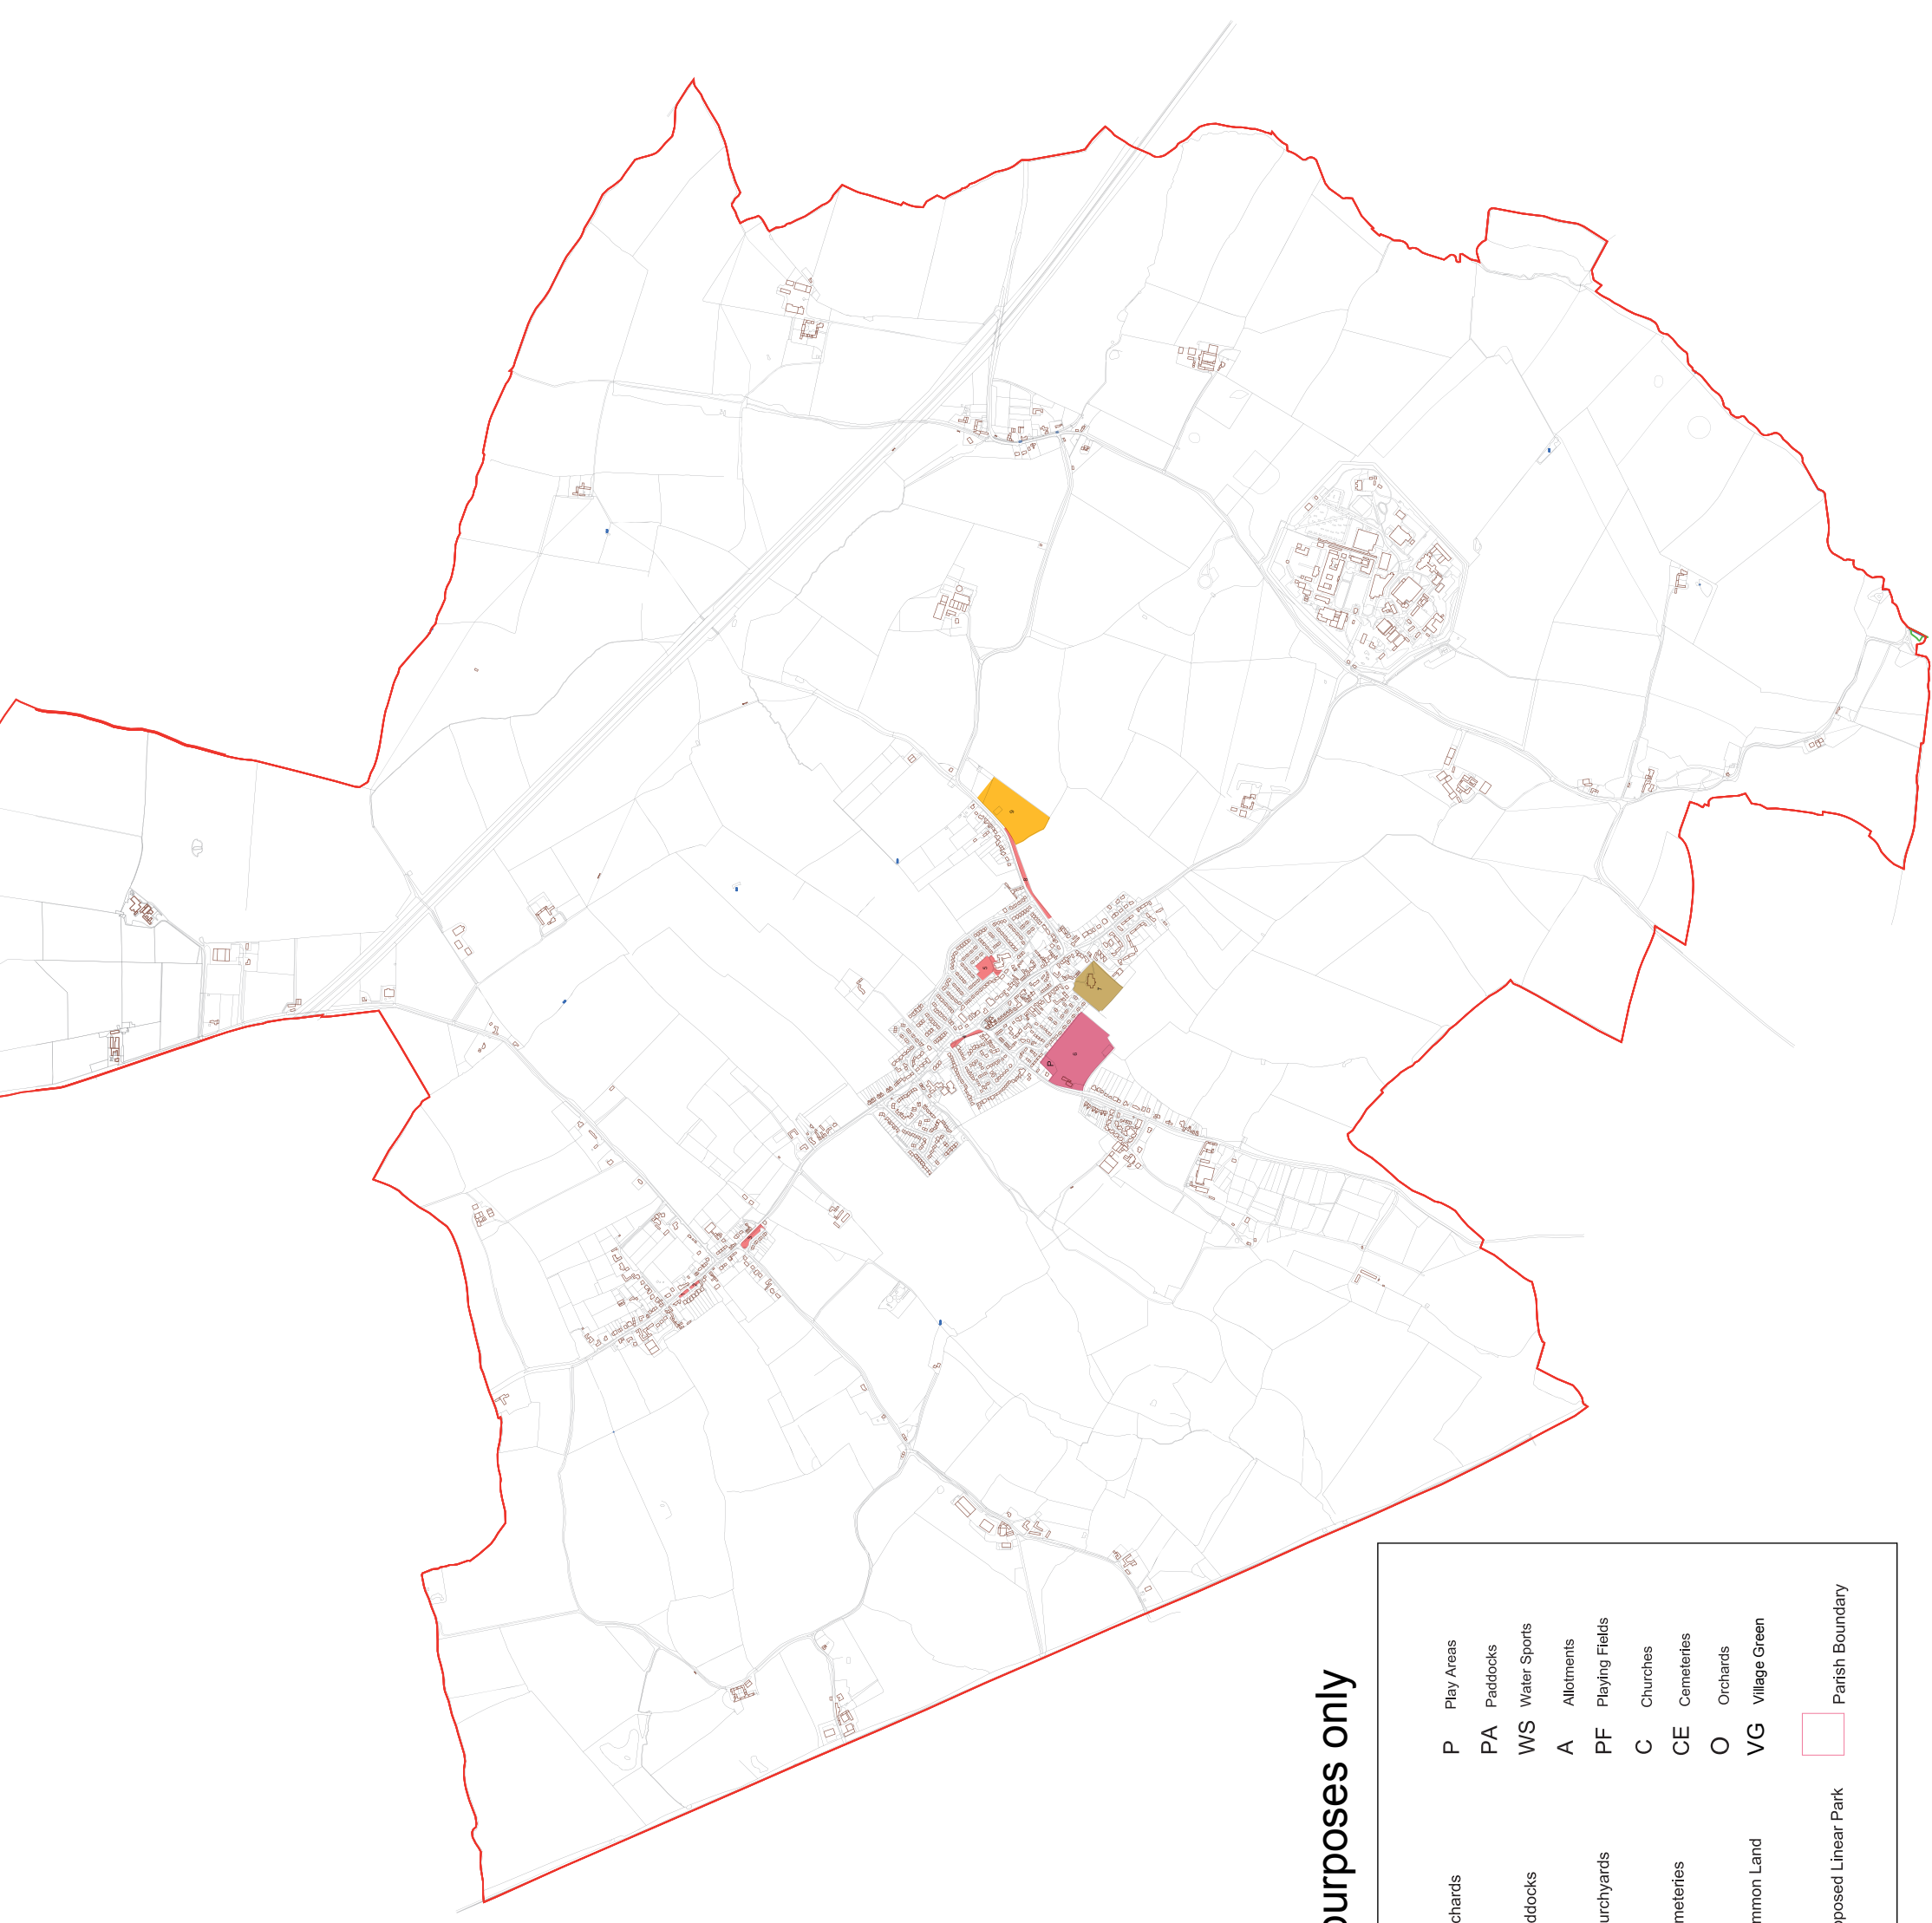

Hanslope

*The numbers are for reference purposes only

Linear Parks	Amenity Open Space (over 1000m ²)	Orchards	P Play Areas
District Parks	Playing Fields & Outdoor Sports Facilities	Paddocks	PA Paddocks
Local Parks	Sites of Wildlife Interest	Churchyards	WS Water Sports
Pocket Parks	Green Access Link	Cemeteries	A Allotments
Village Greens	Civic Spaces	Common Land	PF Playing Fields
Transport Corridors	Allotments	Proposed Linear Park	C Churches
			CE Cemeteries
			O Orchards
			VG Village Green
			Parish Boundary