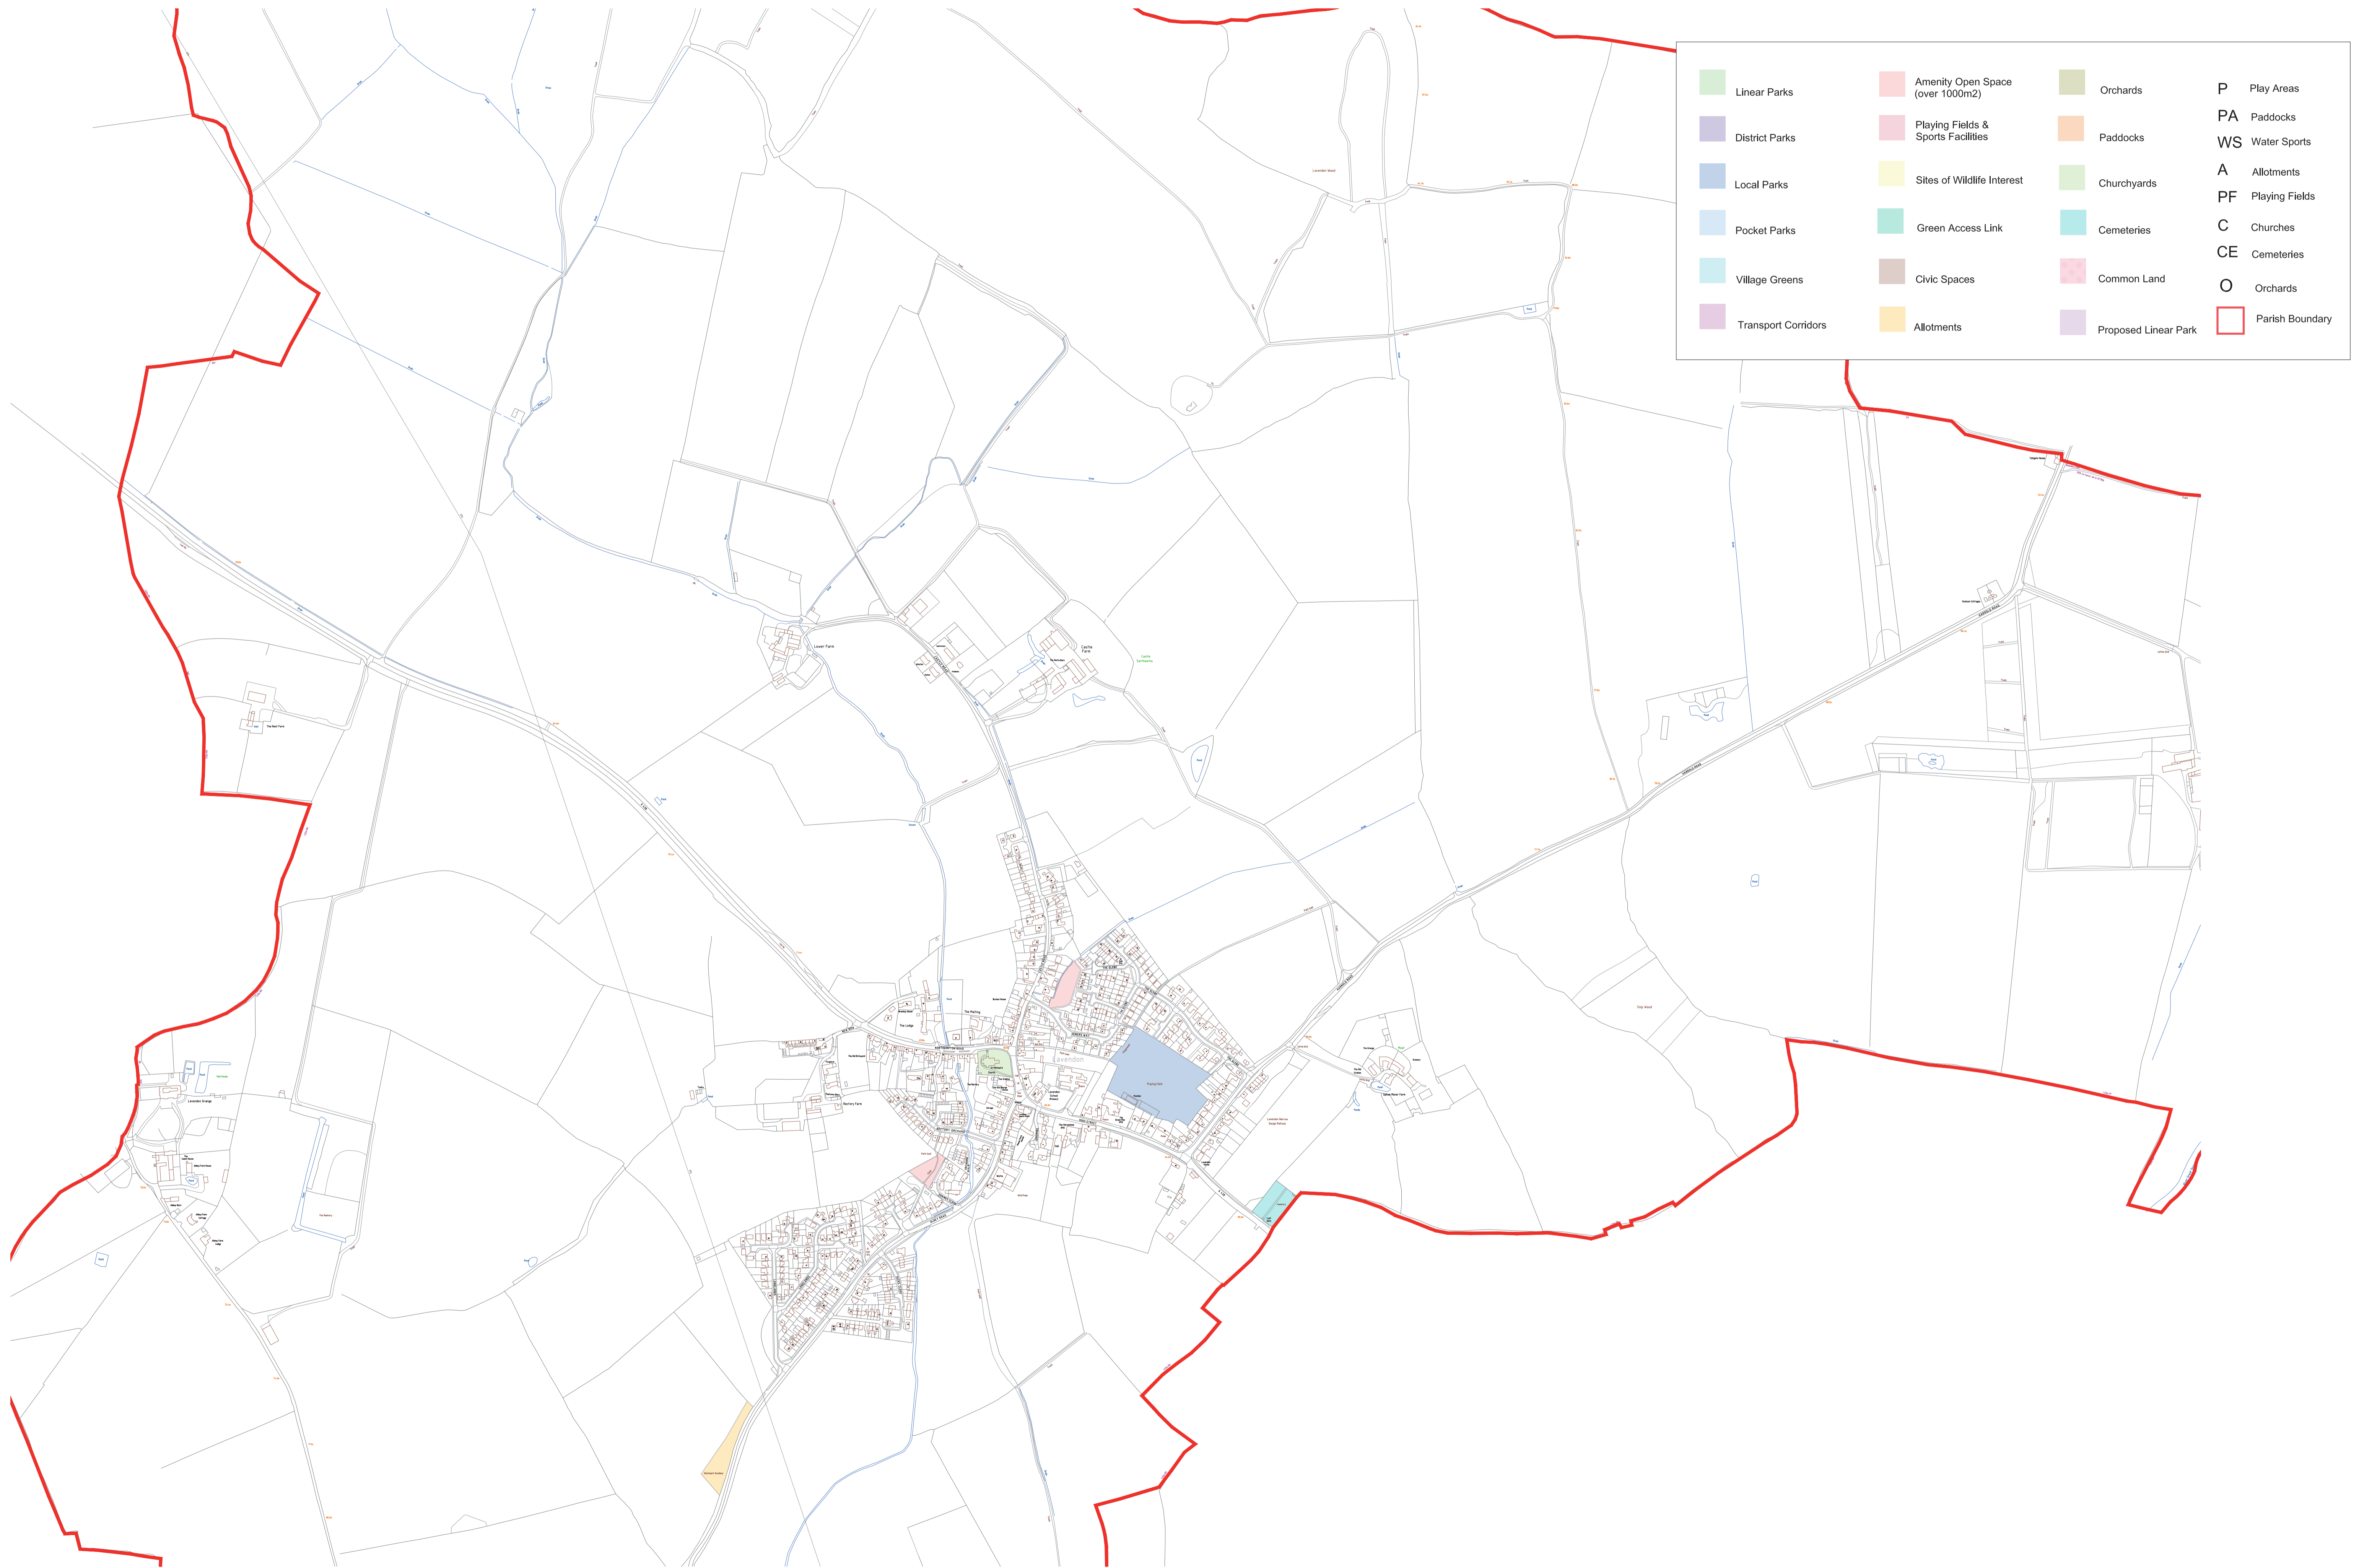

Lavendon

Linear Parks	Amenity Open Space (over 1000m2)	Orchards	Play Areas
District Parks	Playing Fields & Sports Facilities	Paddocks	Paddocks
Local Parks	Sites of Wildlife Interest	Churchyards	Water Sports
Pocket Parks	Green Access Link	Cemeteries	Allotments
Village Greens	Civic Spaces	Common Land	Churches
Transport Corridors	Allotments	Proposed Linear Park	Cemeteries
			Orchards
			Parish Boundary