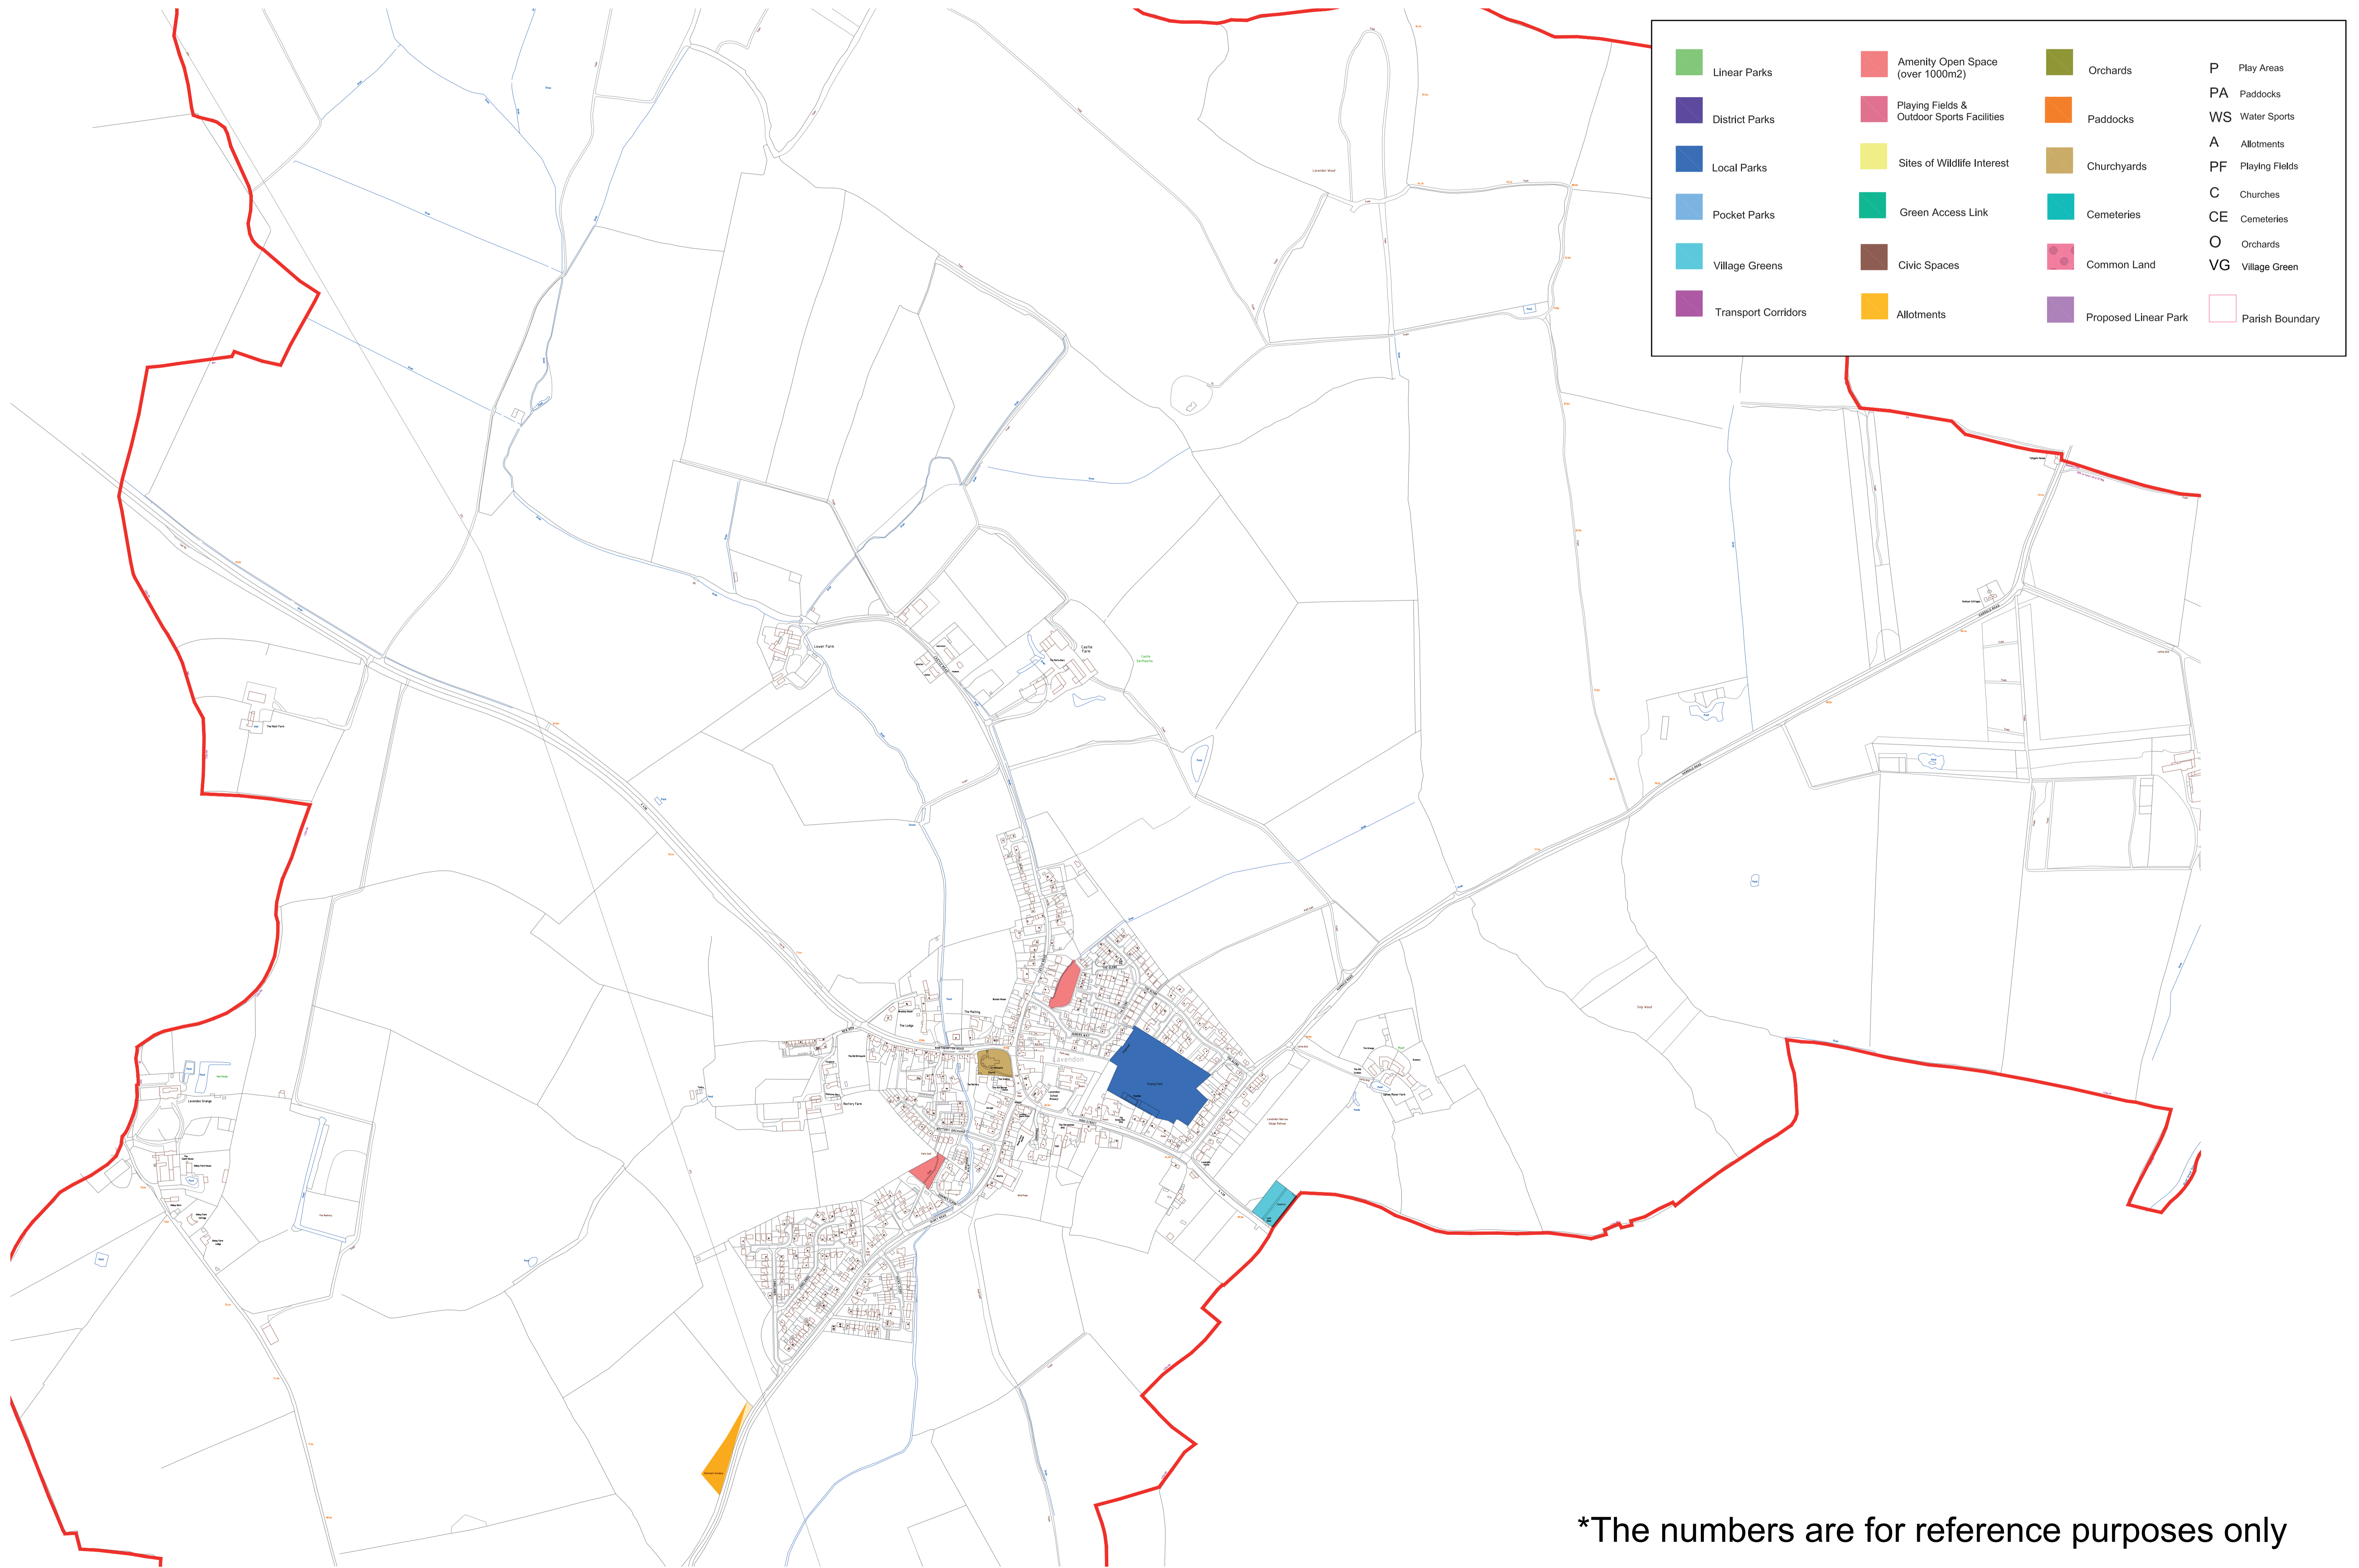

Lavendon

Linear Parks	Amenity Open Space (over 1000m2)	Orchards	Play Areas
District Parks	Playing Fields & Outdoor Sports Facilities	Paddocks	Paddocks
Local Parks	Sites of Wildlife Interest	Churchyards	Water Sports
Pocket Parks	Green Access Link	Cemeteries	Allotments
Village Greens	Civic Spaces	Common Land	Playing Fields
Transport Corridors	Allotments	Proposed Linear Park	Churches
			Cemeteries
			Orchards
			Village Green
			Parish Boundary

*The numbers are for reference purposes only