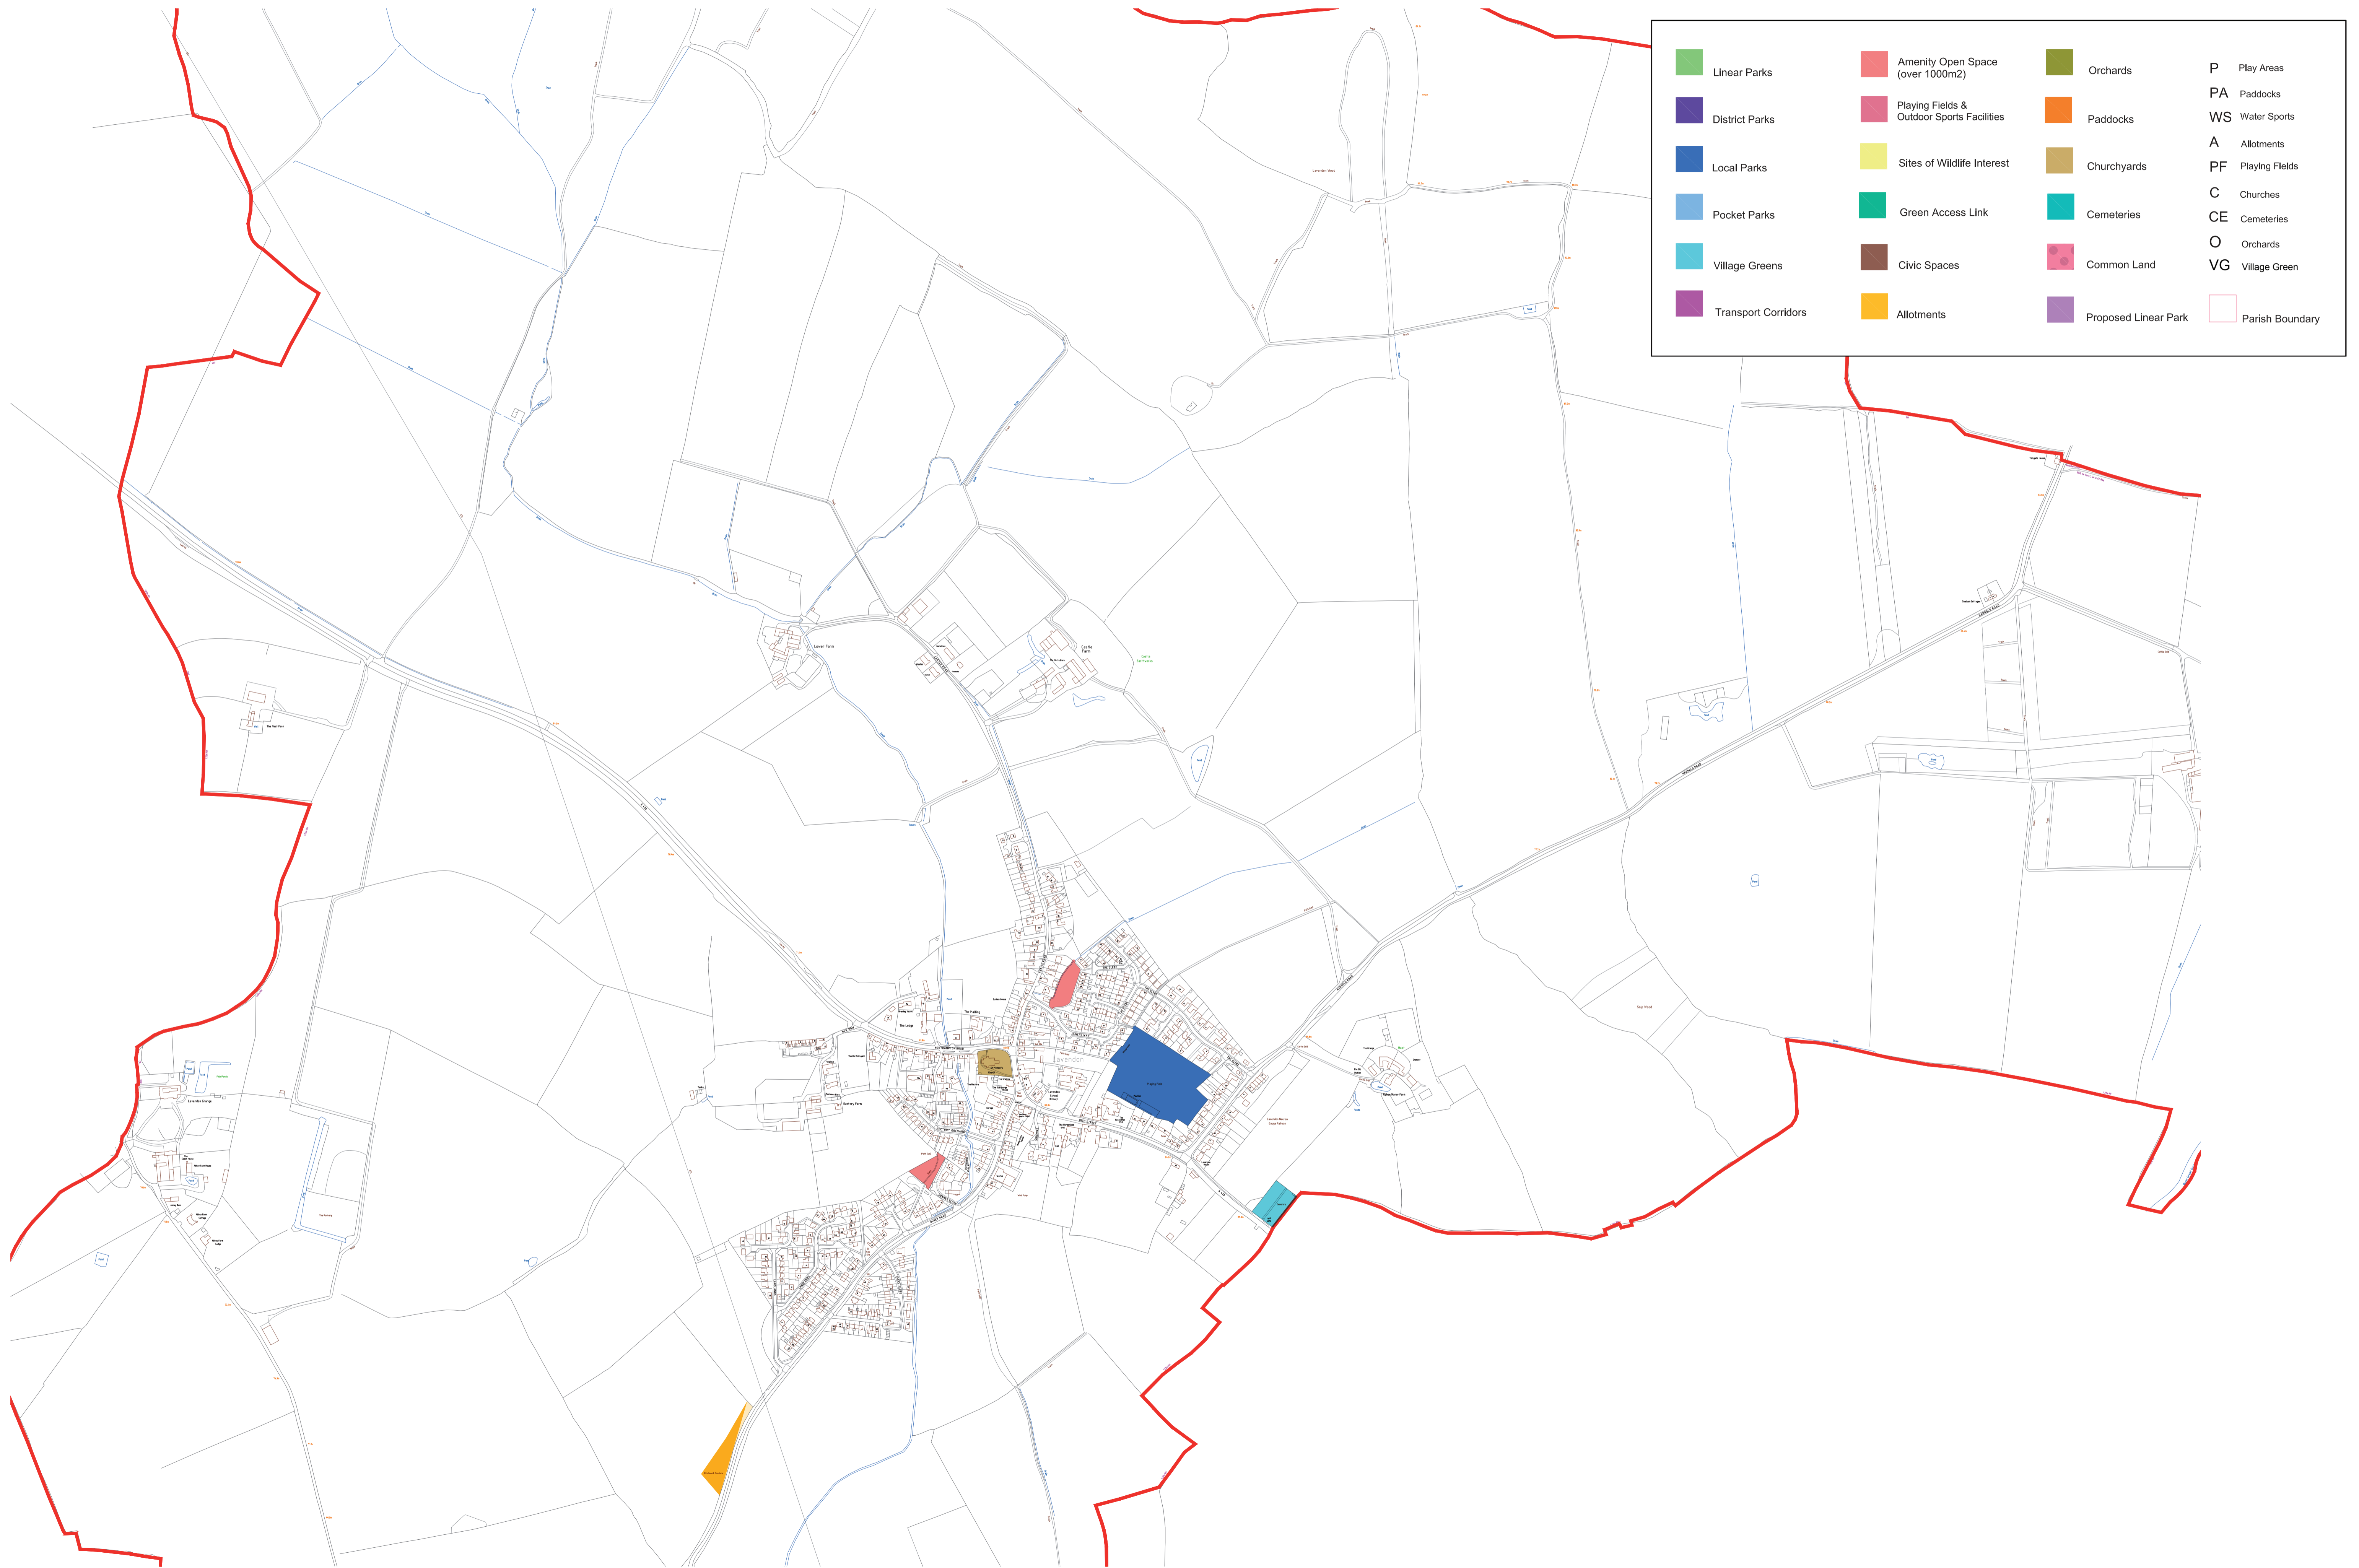

Lavendon

 Linear Parks	 Amenity Open Space (over 1000m2)	 Orchards	 P Play Areas
 District Parks	 Playing Fields & Outdoor Sports Facilities	 Paddocks	 PA Paddocks
 Local Parks	 Sites of Wildlife Interest	 Churchyards	 WS Water Sports
 Pocket Parks	 Green Access Link	 Cemeteries	 A Allotments
 Village Greens	 Civic Spaces	 Common Land	 PF Playing Fields
 Transport Corridors	 Allotments	 Proposed Linear Park	 C Churches
			 CE Cemeteries
			 O Orchards
			 VG Village Green
			 Parish Boundary