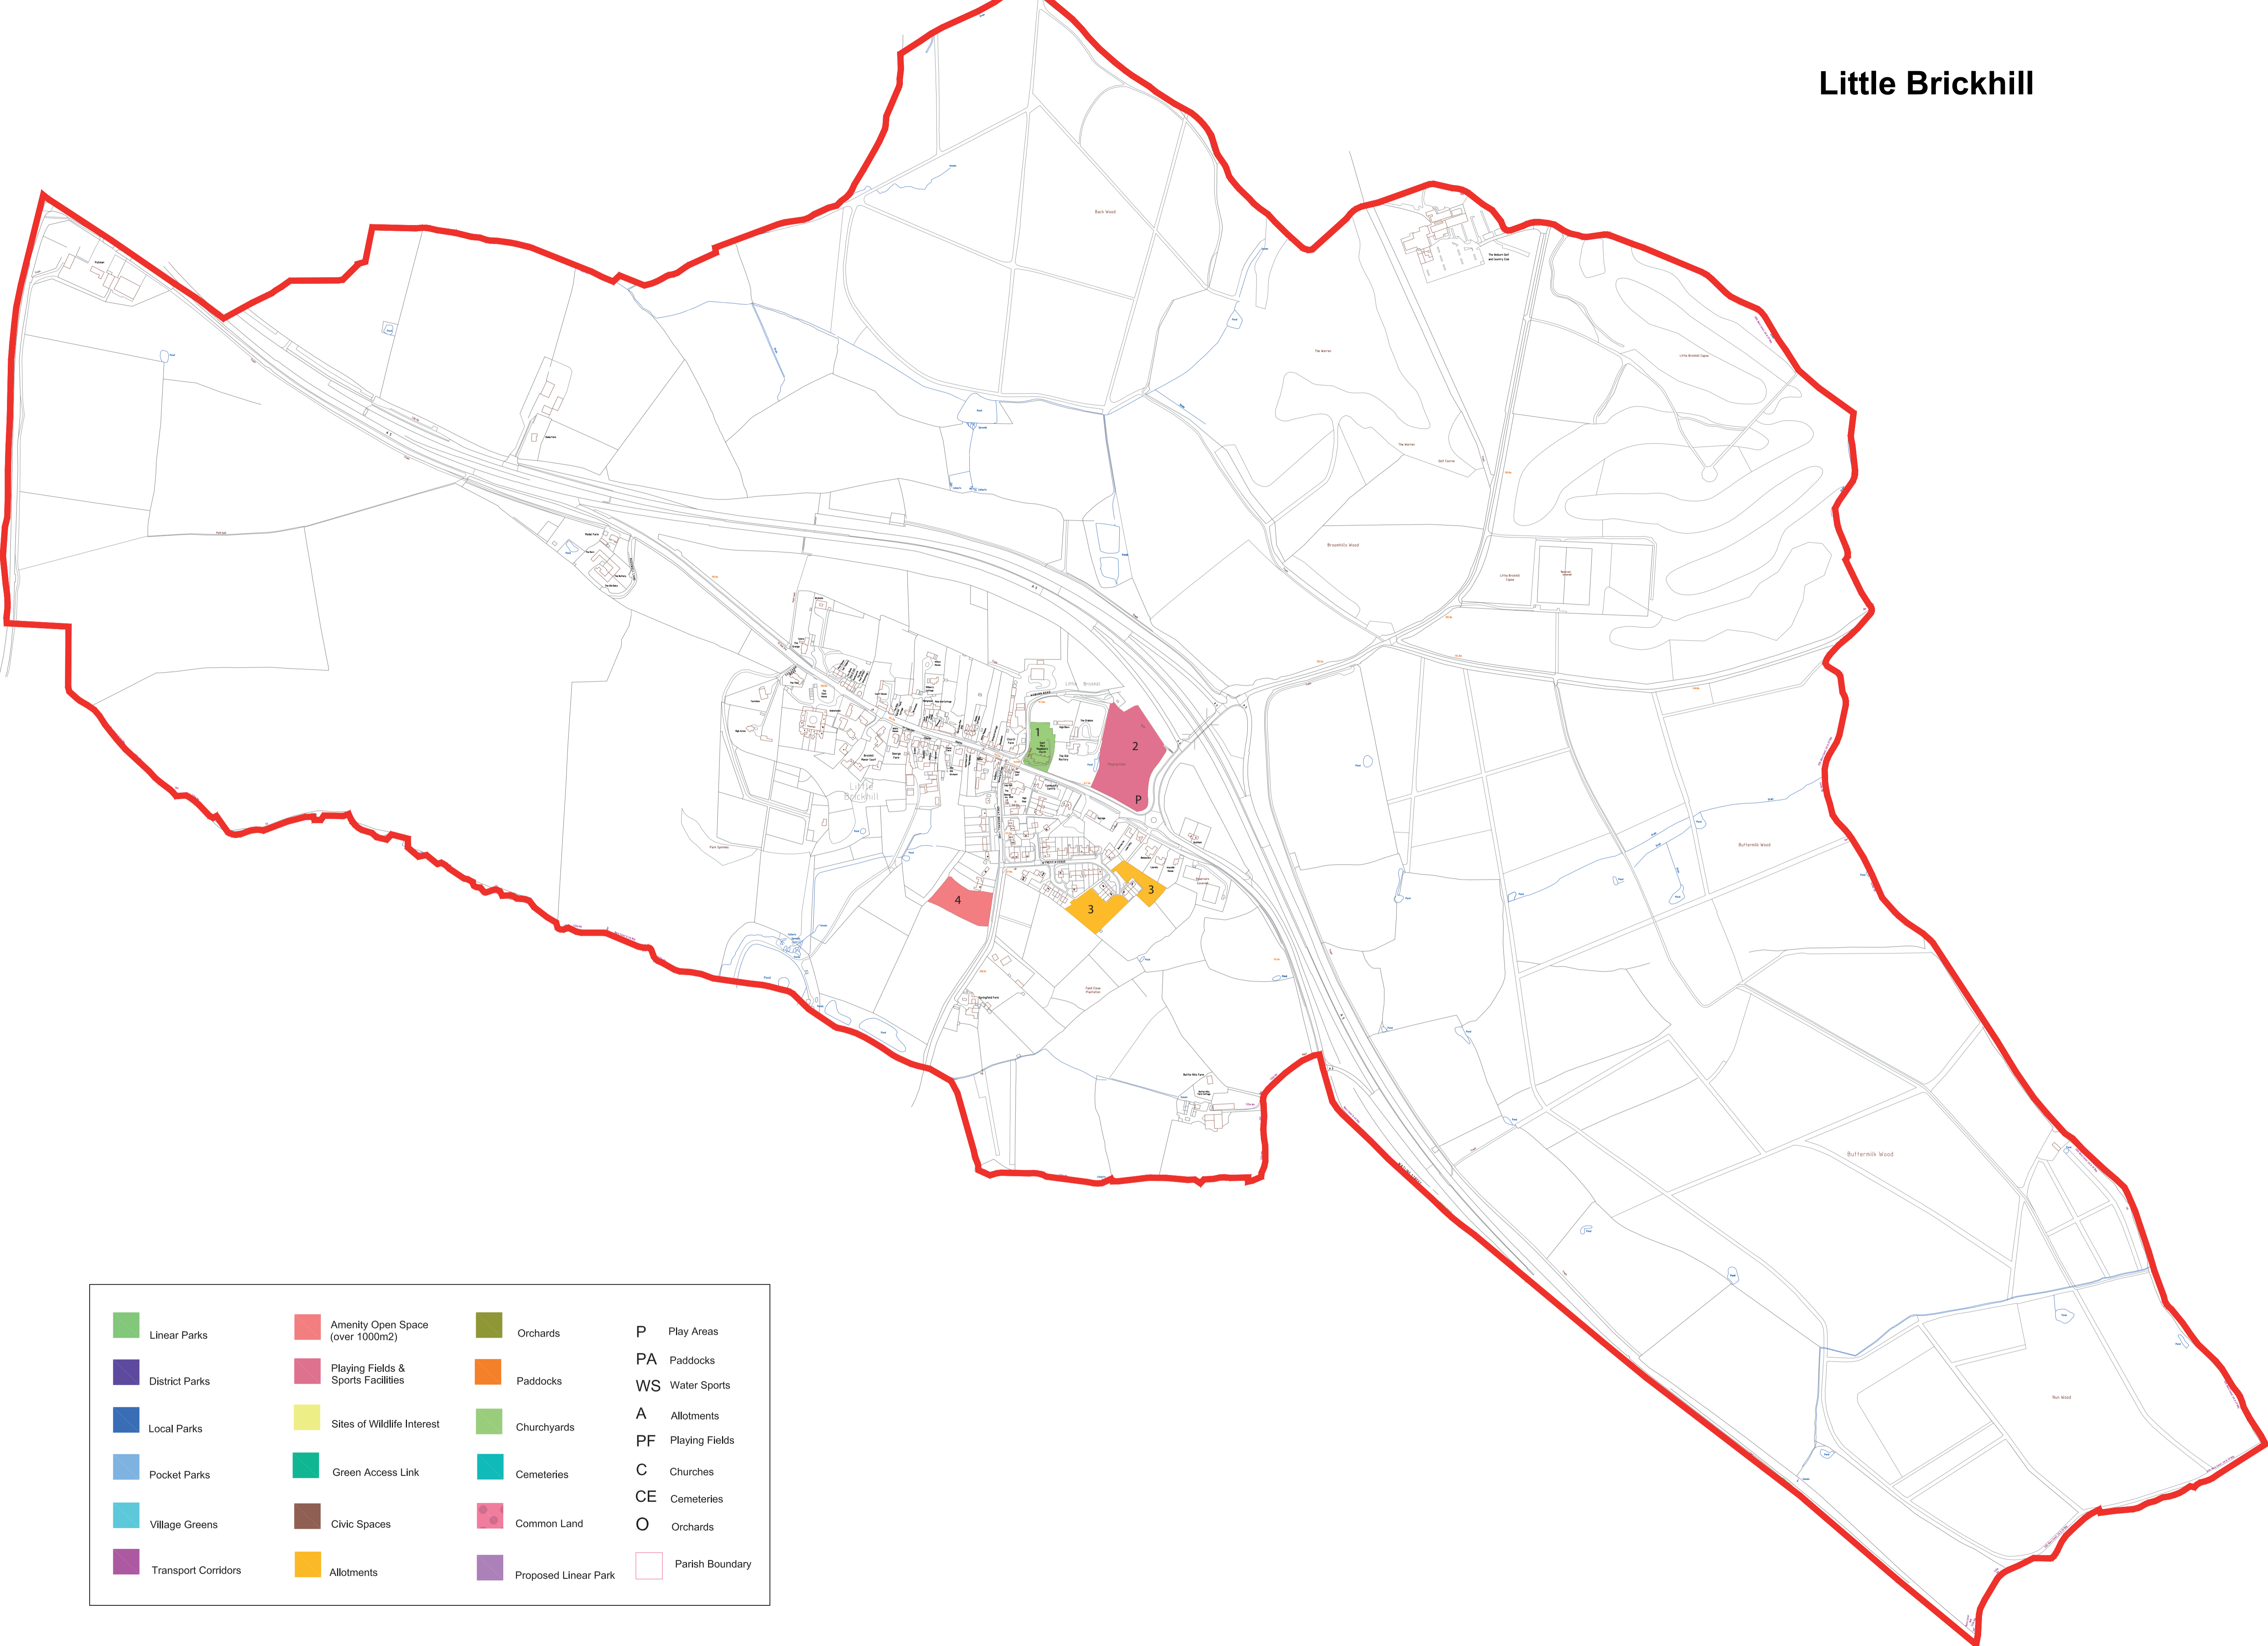

Little Brickhill

	Linear Parks		Amenity Open Space (over 1000m2)		Orchards		P	Play Areas
	District Parks		Playing Fields & Sports Facilities		Paddocks		PA	Paddocks
	Local Parks		Sites of Wildlife Interest		Churchyards		WS	Water Sports
	Pocket Parks		Green Access Link		Cemeteries		A	Allotments
	Village Greens		Civic Spaces		Common Land		PF	Playing Fields
	Transport Corridors		Allotments		Proposed Linear Park		C	Churches
							CE	Cemeteries
							O	Orchards
								Parish Boundary