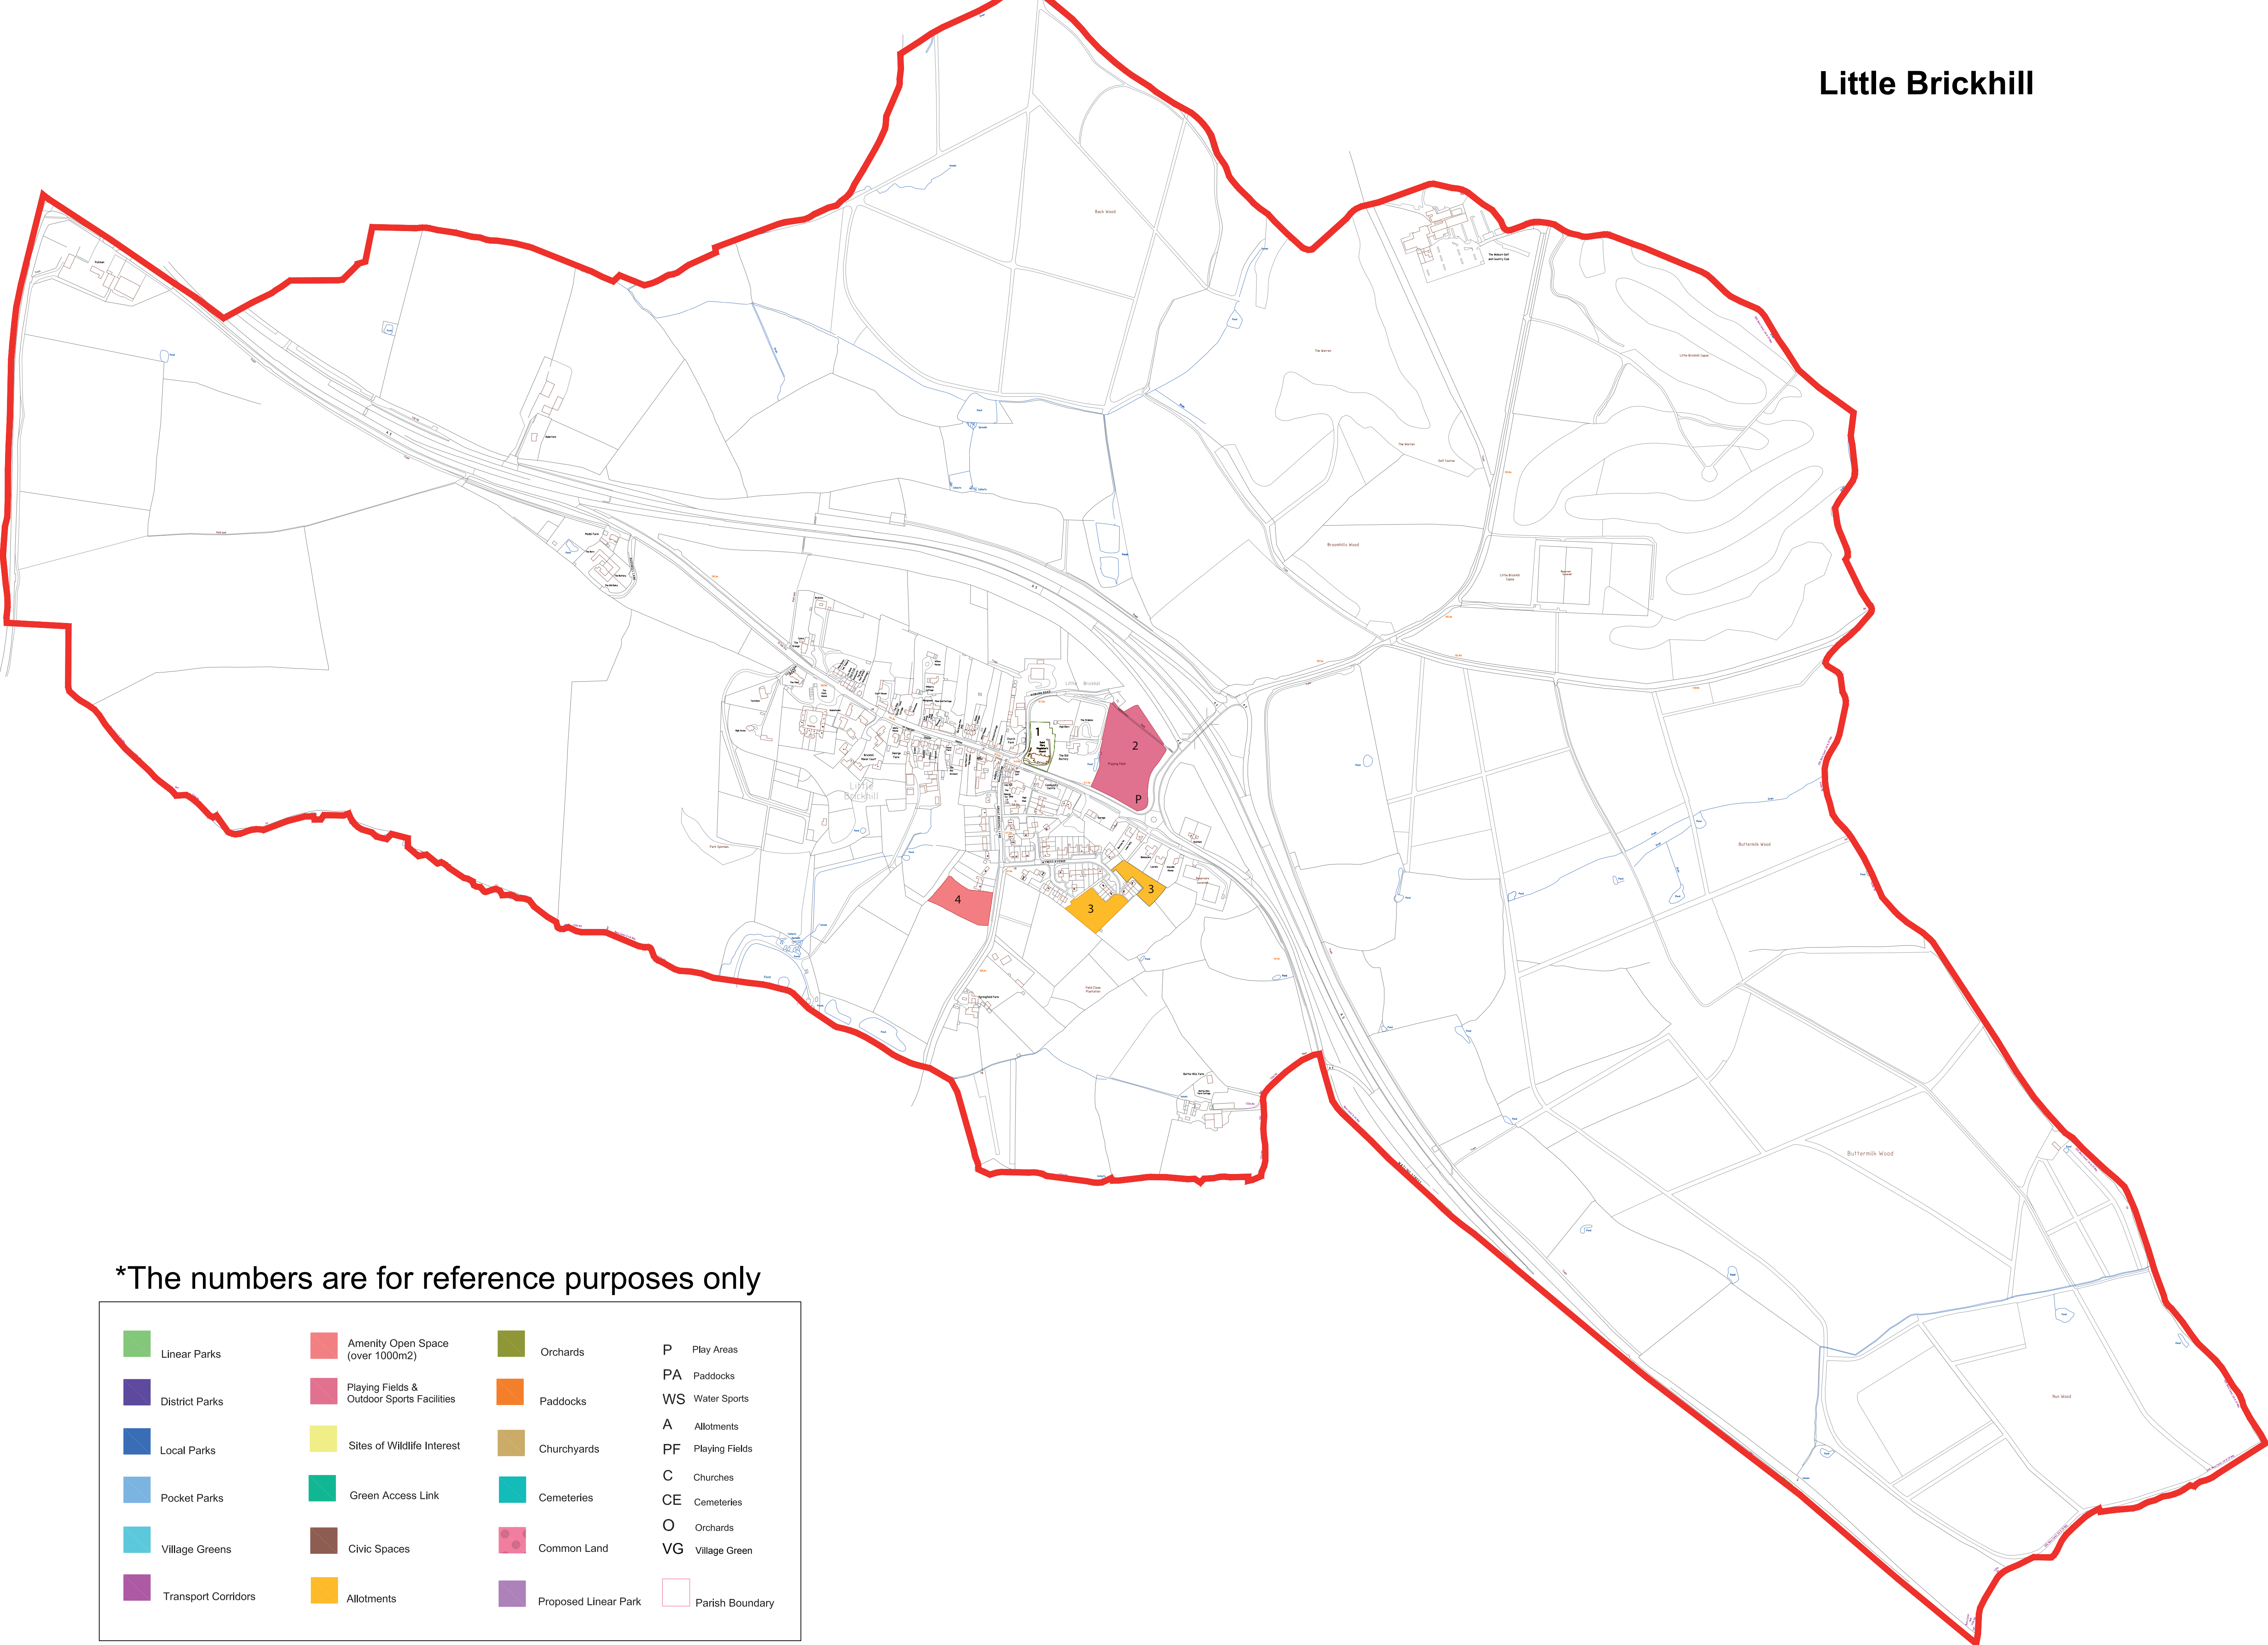

Little Brickhill

*The numbers are for reference purposes only

 Linear Parks	 Amenity Open Space (over 1000m2)	 Orchards	 Play Areas
 District Parks	 Playing Fields & Outdoor Sports Facilities	 Paddocks	 Paddocks
 Local Parks	 Sites of Wildlife Interest	 Churchyards	 Water Sports
 Pocket Parks	 Green Access Link	 Cemeteries	 Allotments
 Village Greens	 Civic Spaces	 Common Land	 Churches
 Transport Corridors	 Allotments	 Proposed Linear Park	 Cemeteries
			 Orchards
			 Village Green
			 Parish Boundary