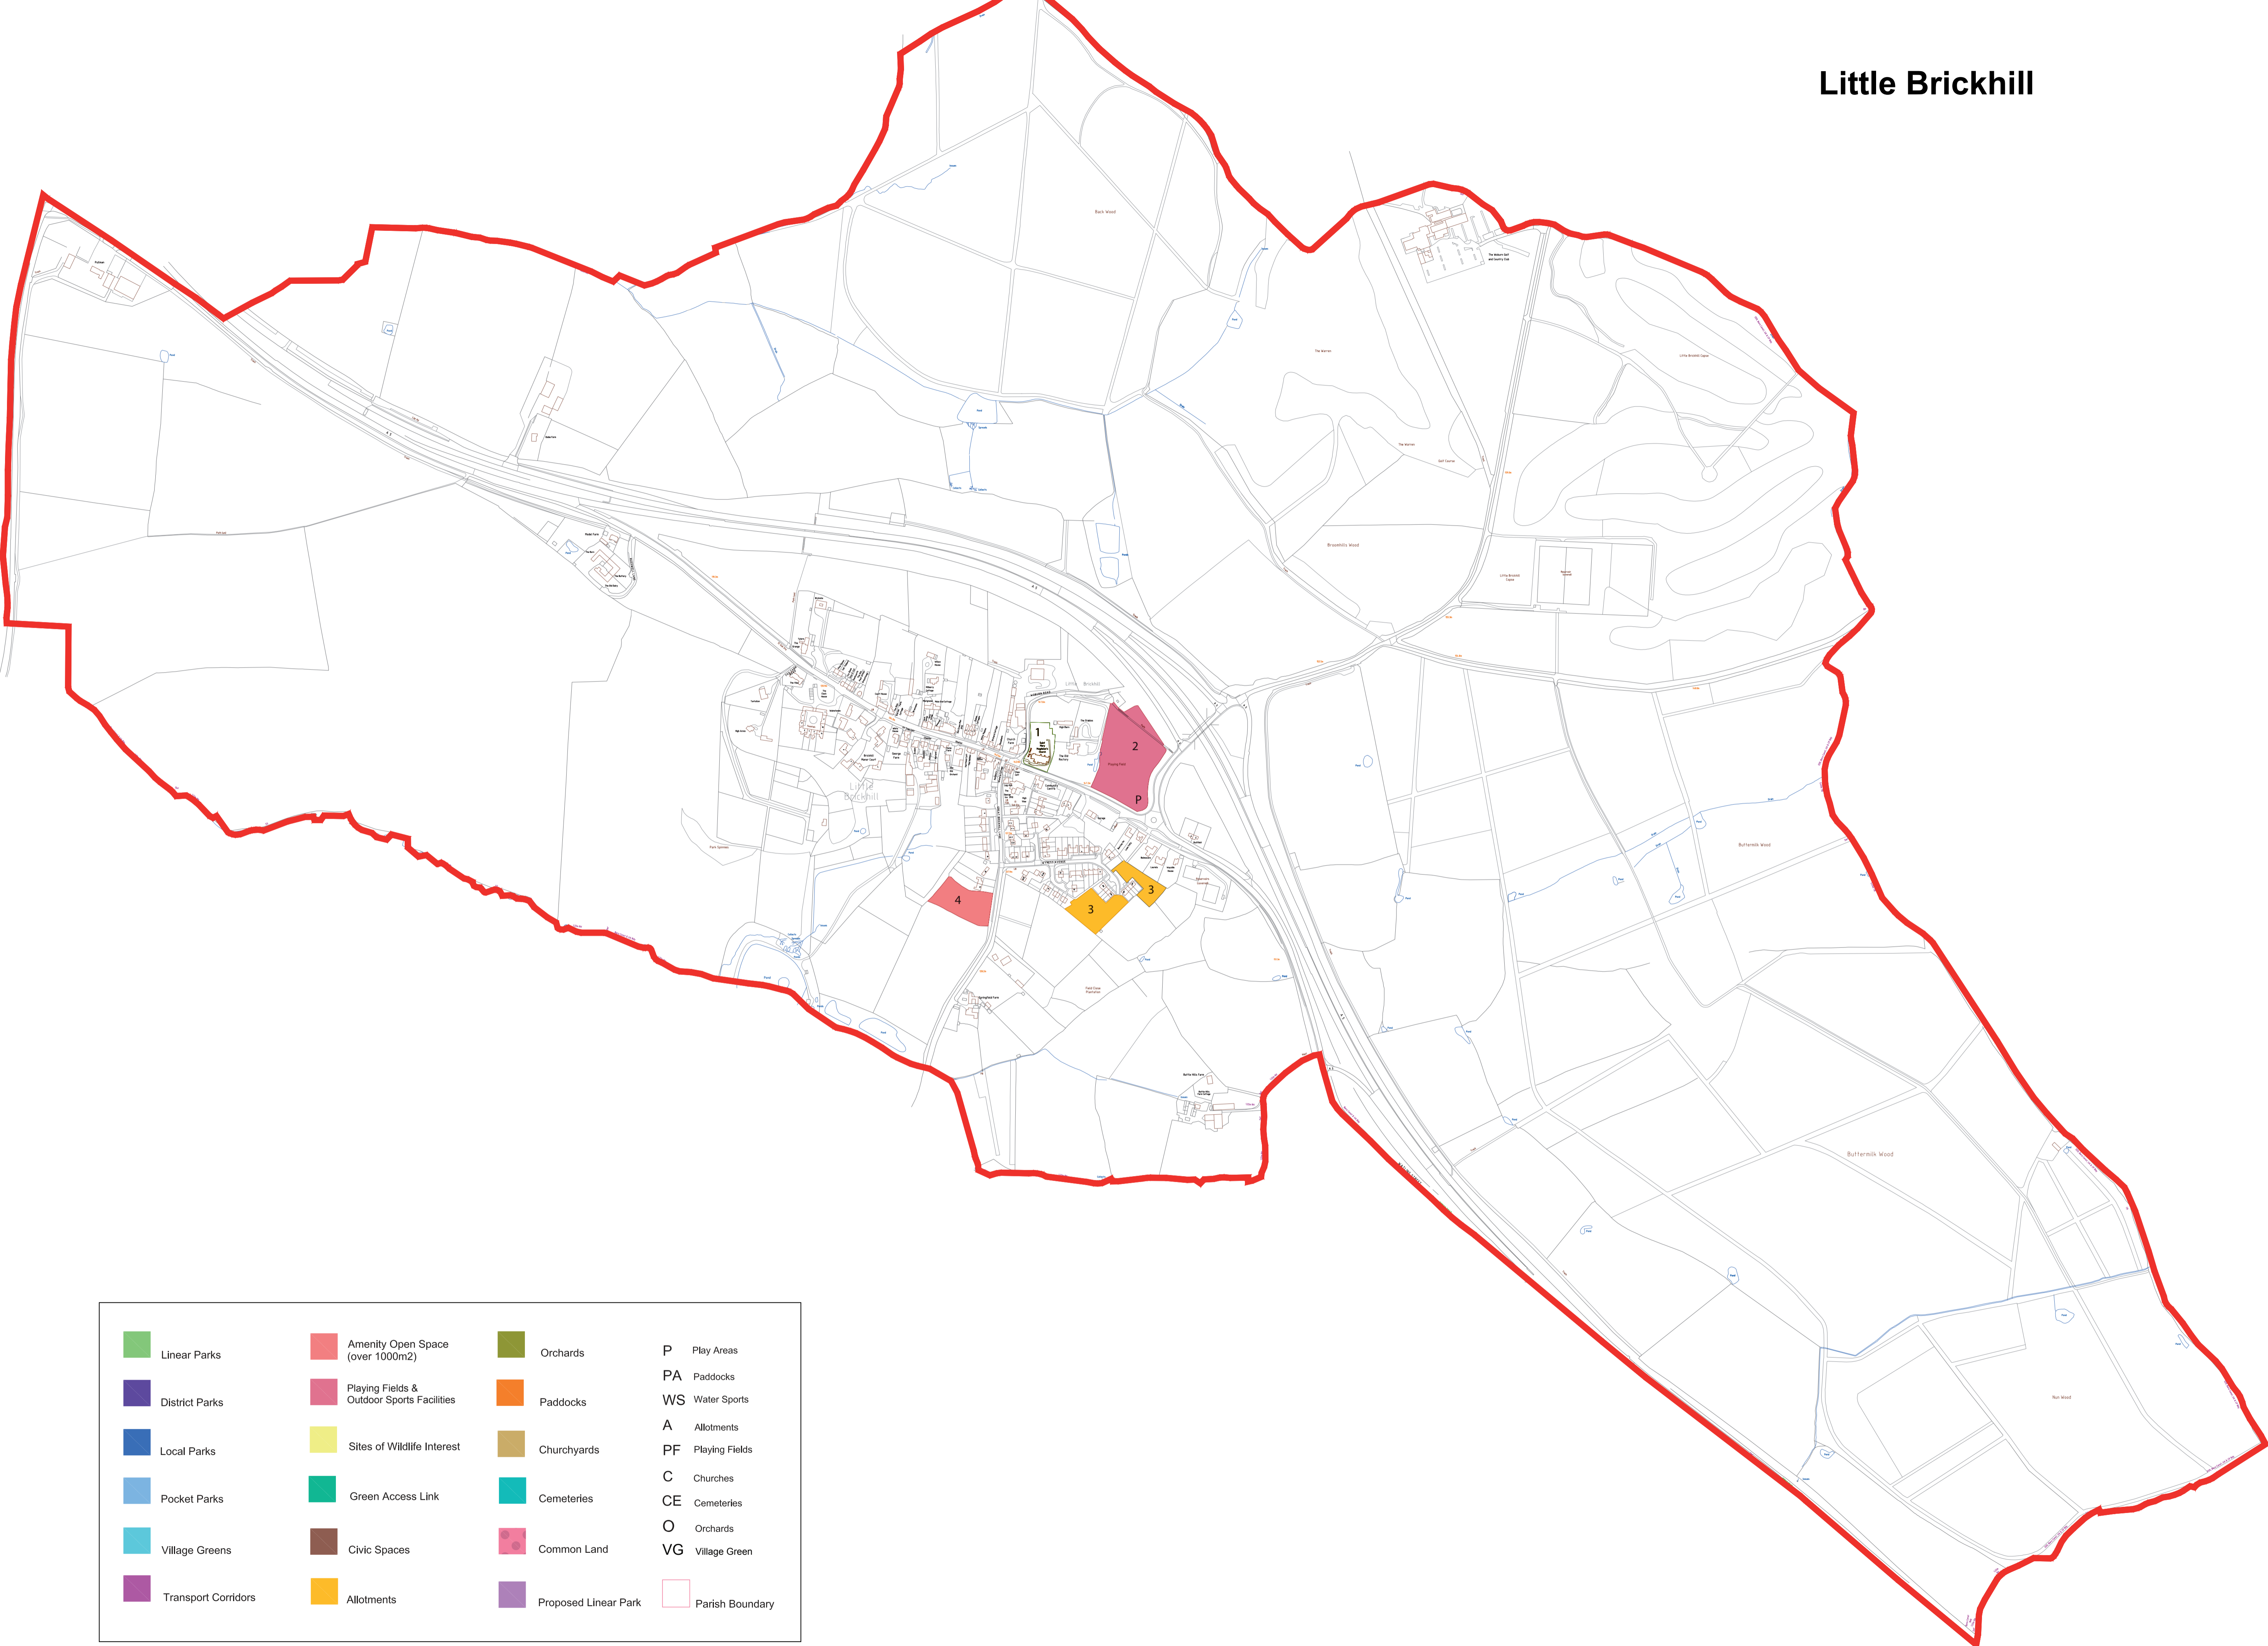

Little Brickhill

 Linear Parks	 Amenity Open Space (over 1000m ²)	 Orchards	 Play Areas
 District Parks	 Playing Fields & Outdoor Sports Facilities	 Paddocks	 Paddocks
 Local Parks	 Sites of Wildlife Interest	 Churchyards	 Water Sports
 Pocket Parks	 Green Access Link	 Cemeteries	 Allotments
 Village Greens	 Civic Spaces	 Common Land	 Playing Fields
 Transport Corridors	 Allotments	 Churches	 Cemeteries
		 Proposed Linear Park	 Village Green
			 Parish Boundary