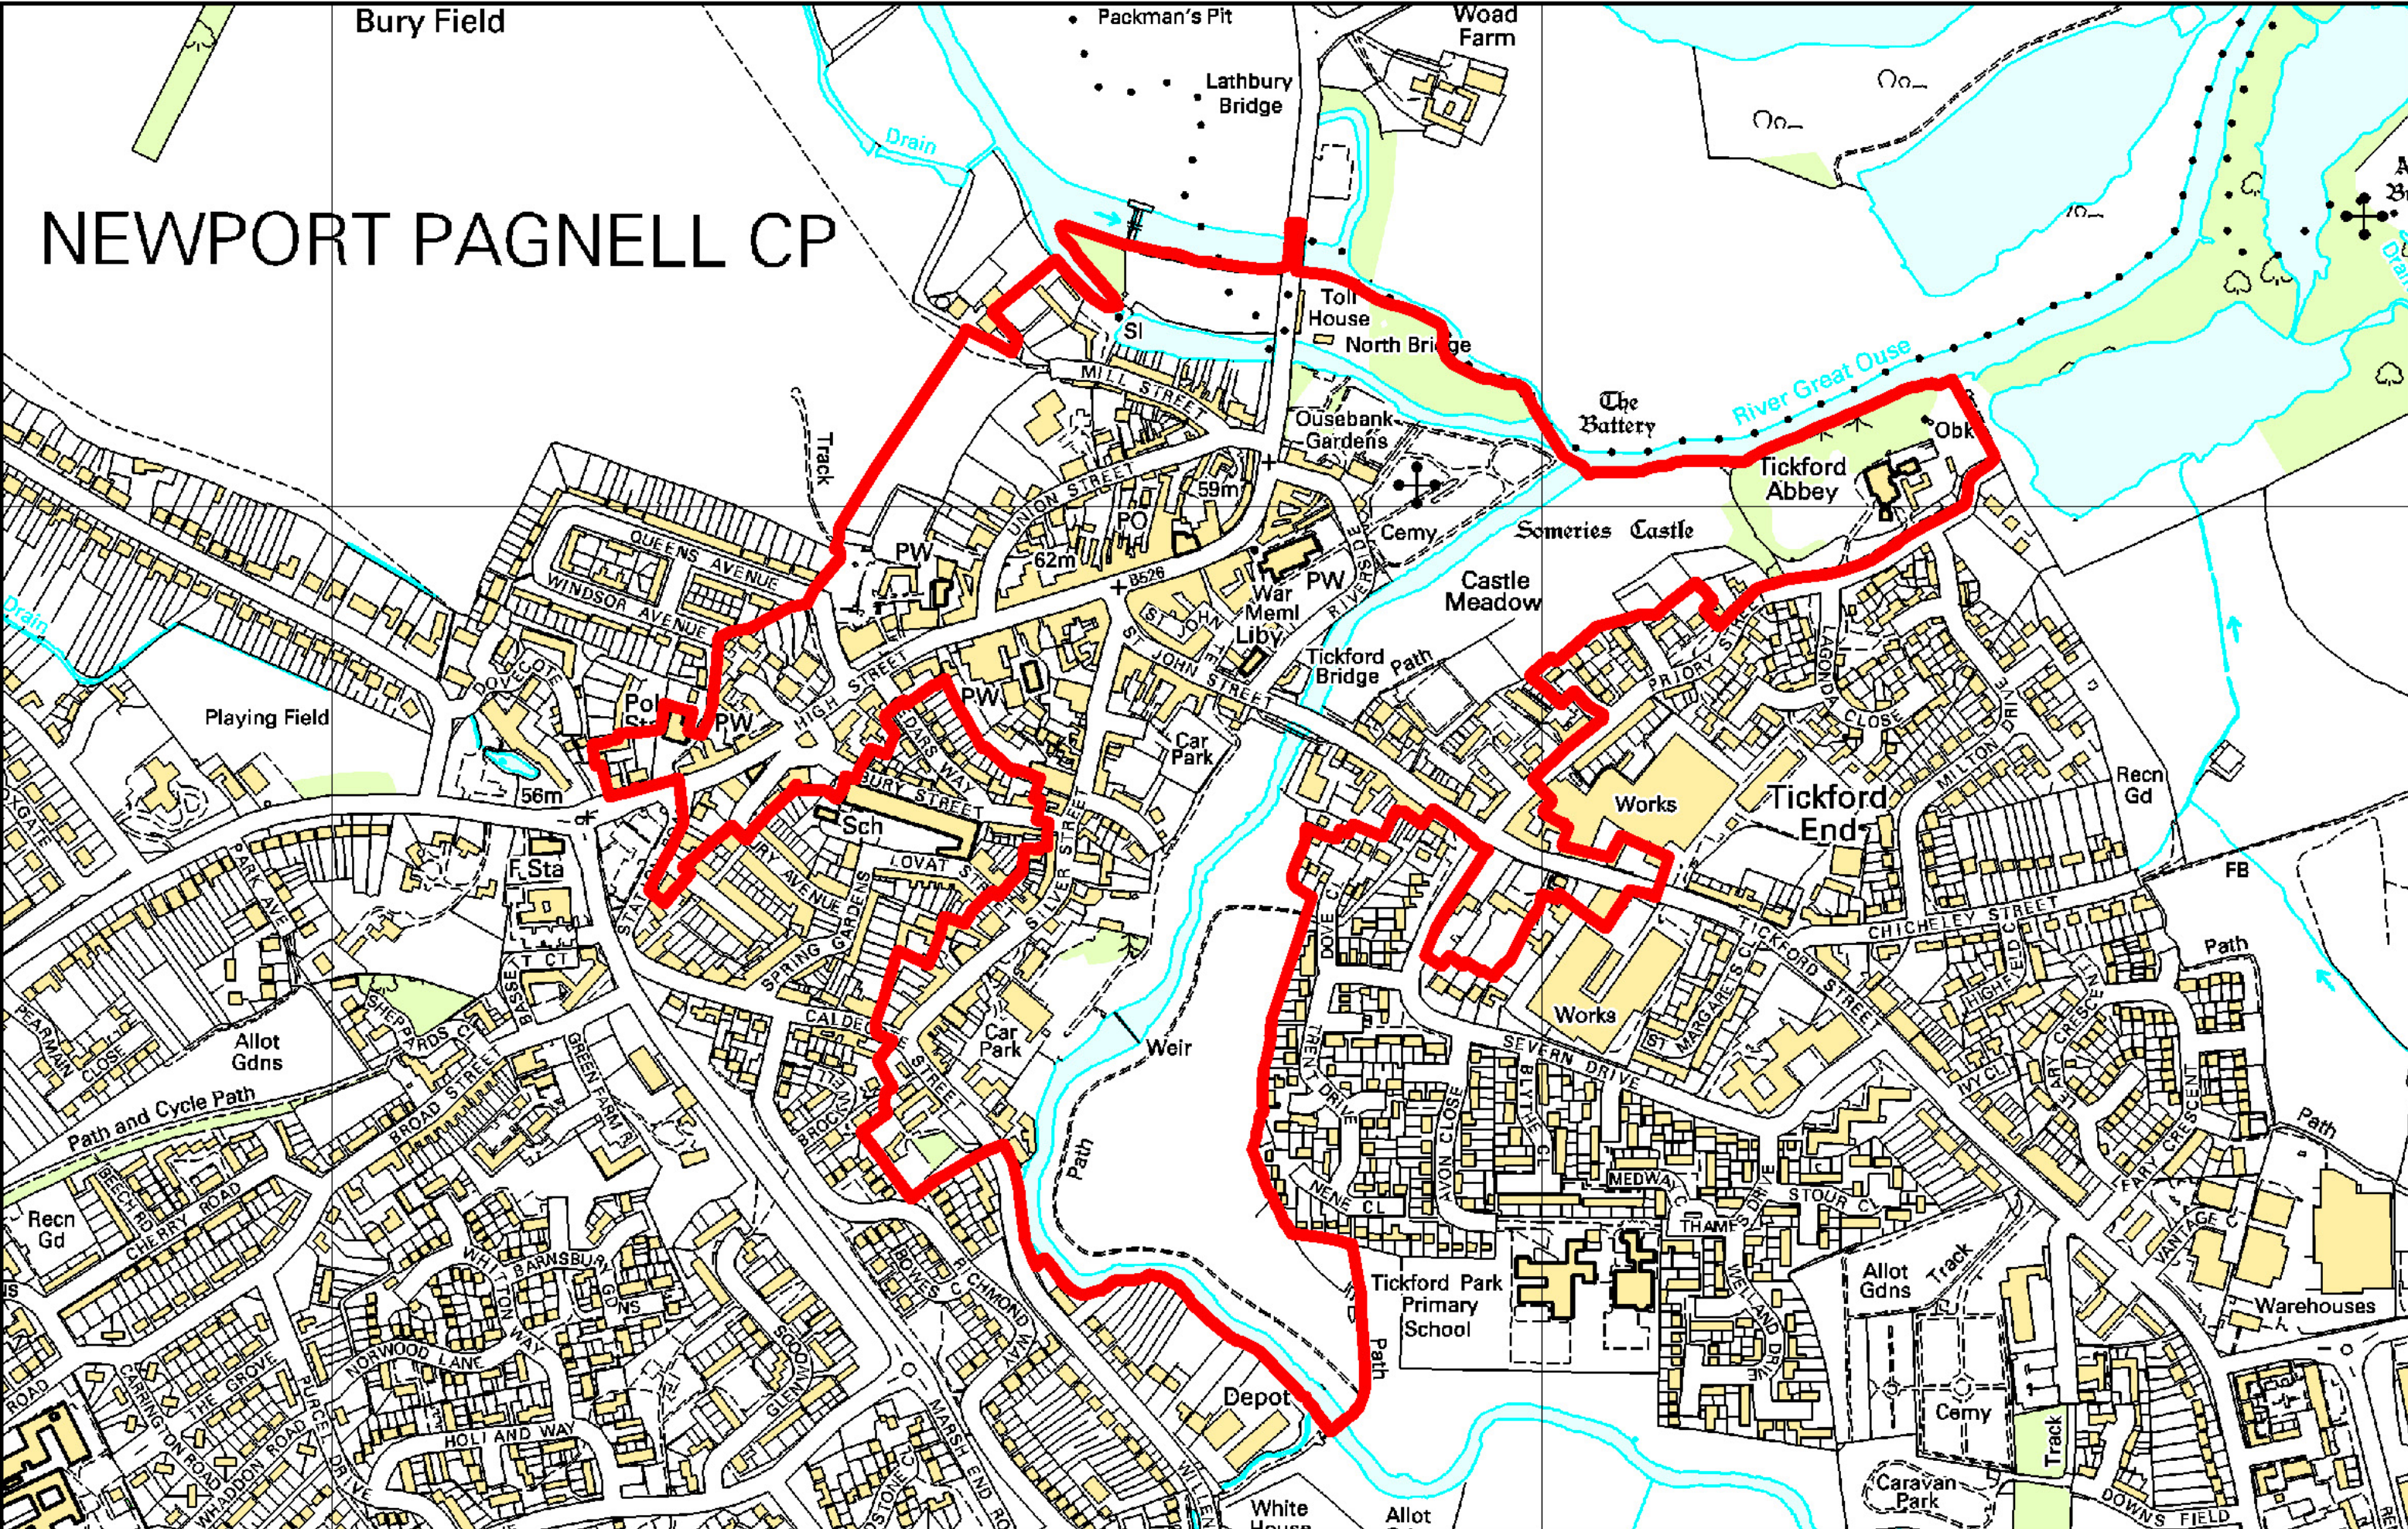

NEWPORT PAGNELL CP

Newport Pagnell Conservation Area

Crown copyright. All rights reserved Milton Keynes Council - 100019593 - July 2012

Scale 1: 5,000