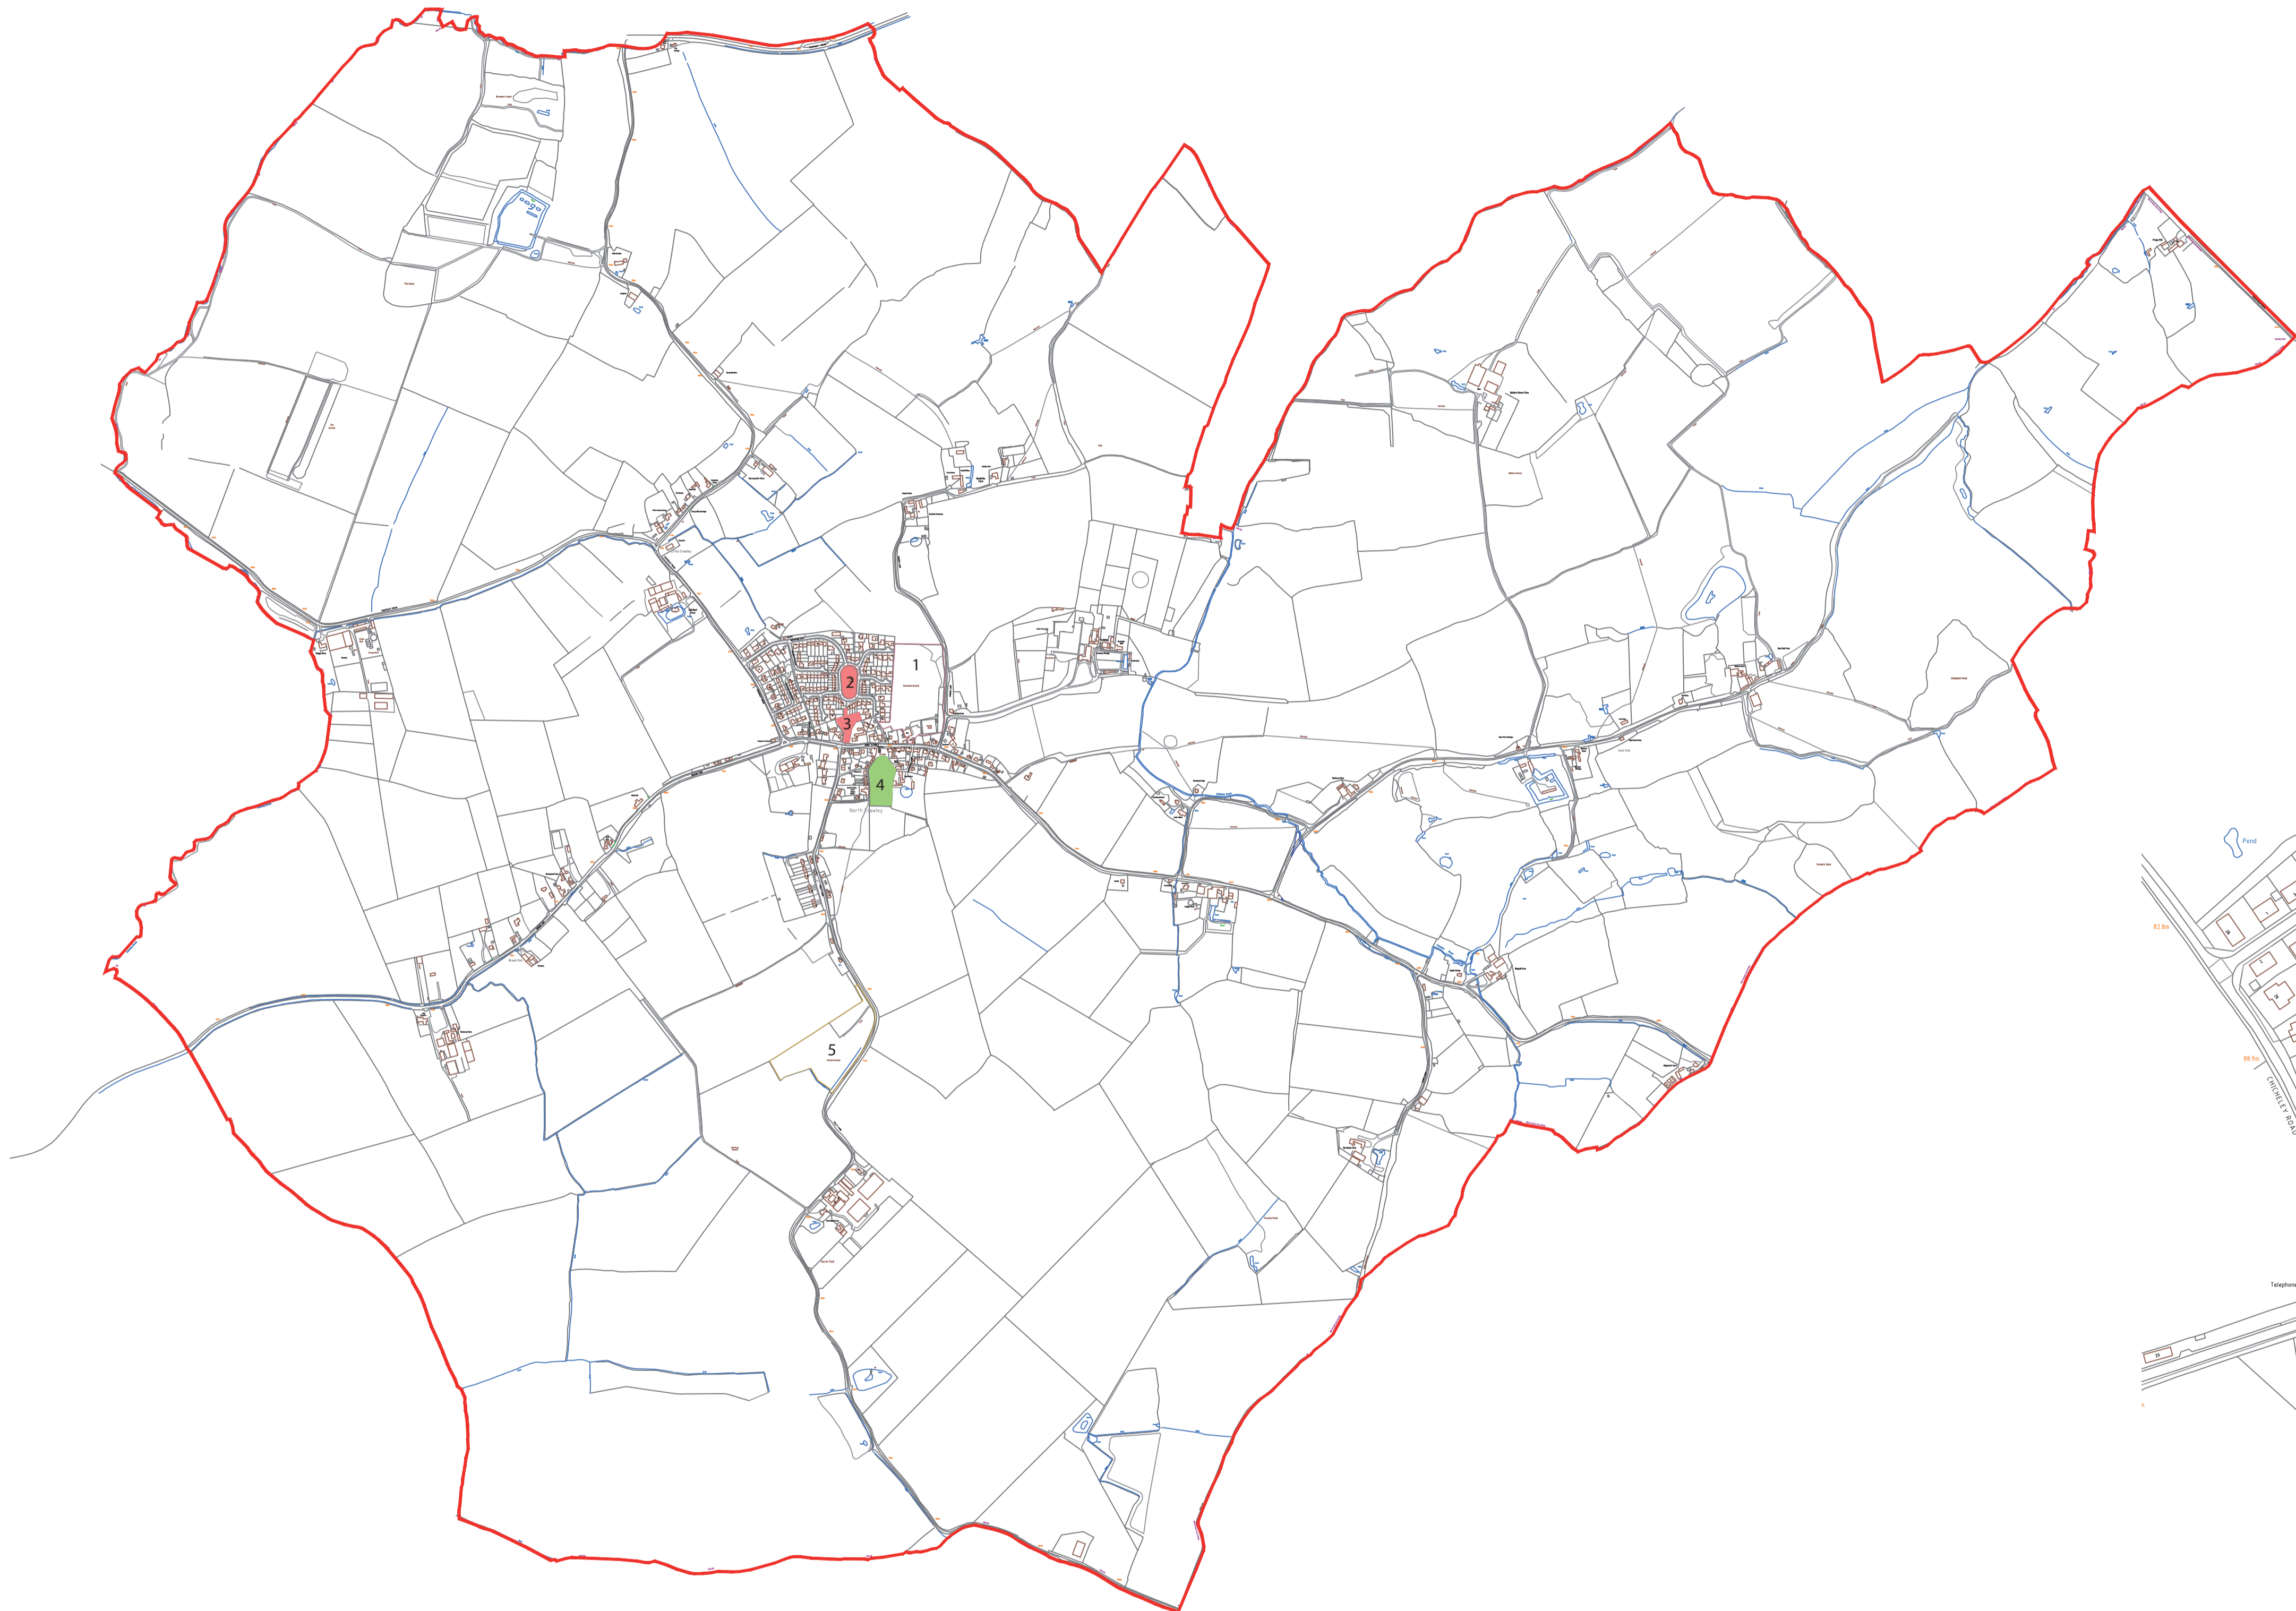

# North Crawley

 Linear Parks	 Amenity Open Space (over 1000m2)	 Orchards	 P Play Areas
 District Parks	 Playing Fields & Sports Facilities	 Paddocks	 PA Paddocks
 Local Parks	 Sites of Wildlife Interest	 Churchyards	 WS Water Sports
 Pocket Parks	 Green Access Link	 Cemeteries	 A Allotments
 Village Greens	 Civic Spaces	 Common Land	 PF Playing Fields
 Transport Corridors	 Allotments	 Proposed Linear Park	 C Churches
			 CE Cemeteries
			 O Orchards
			 Parish Boundary