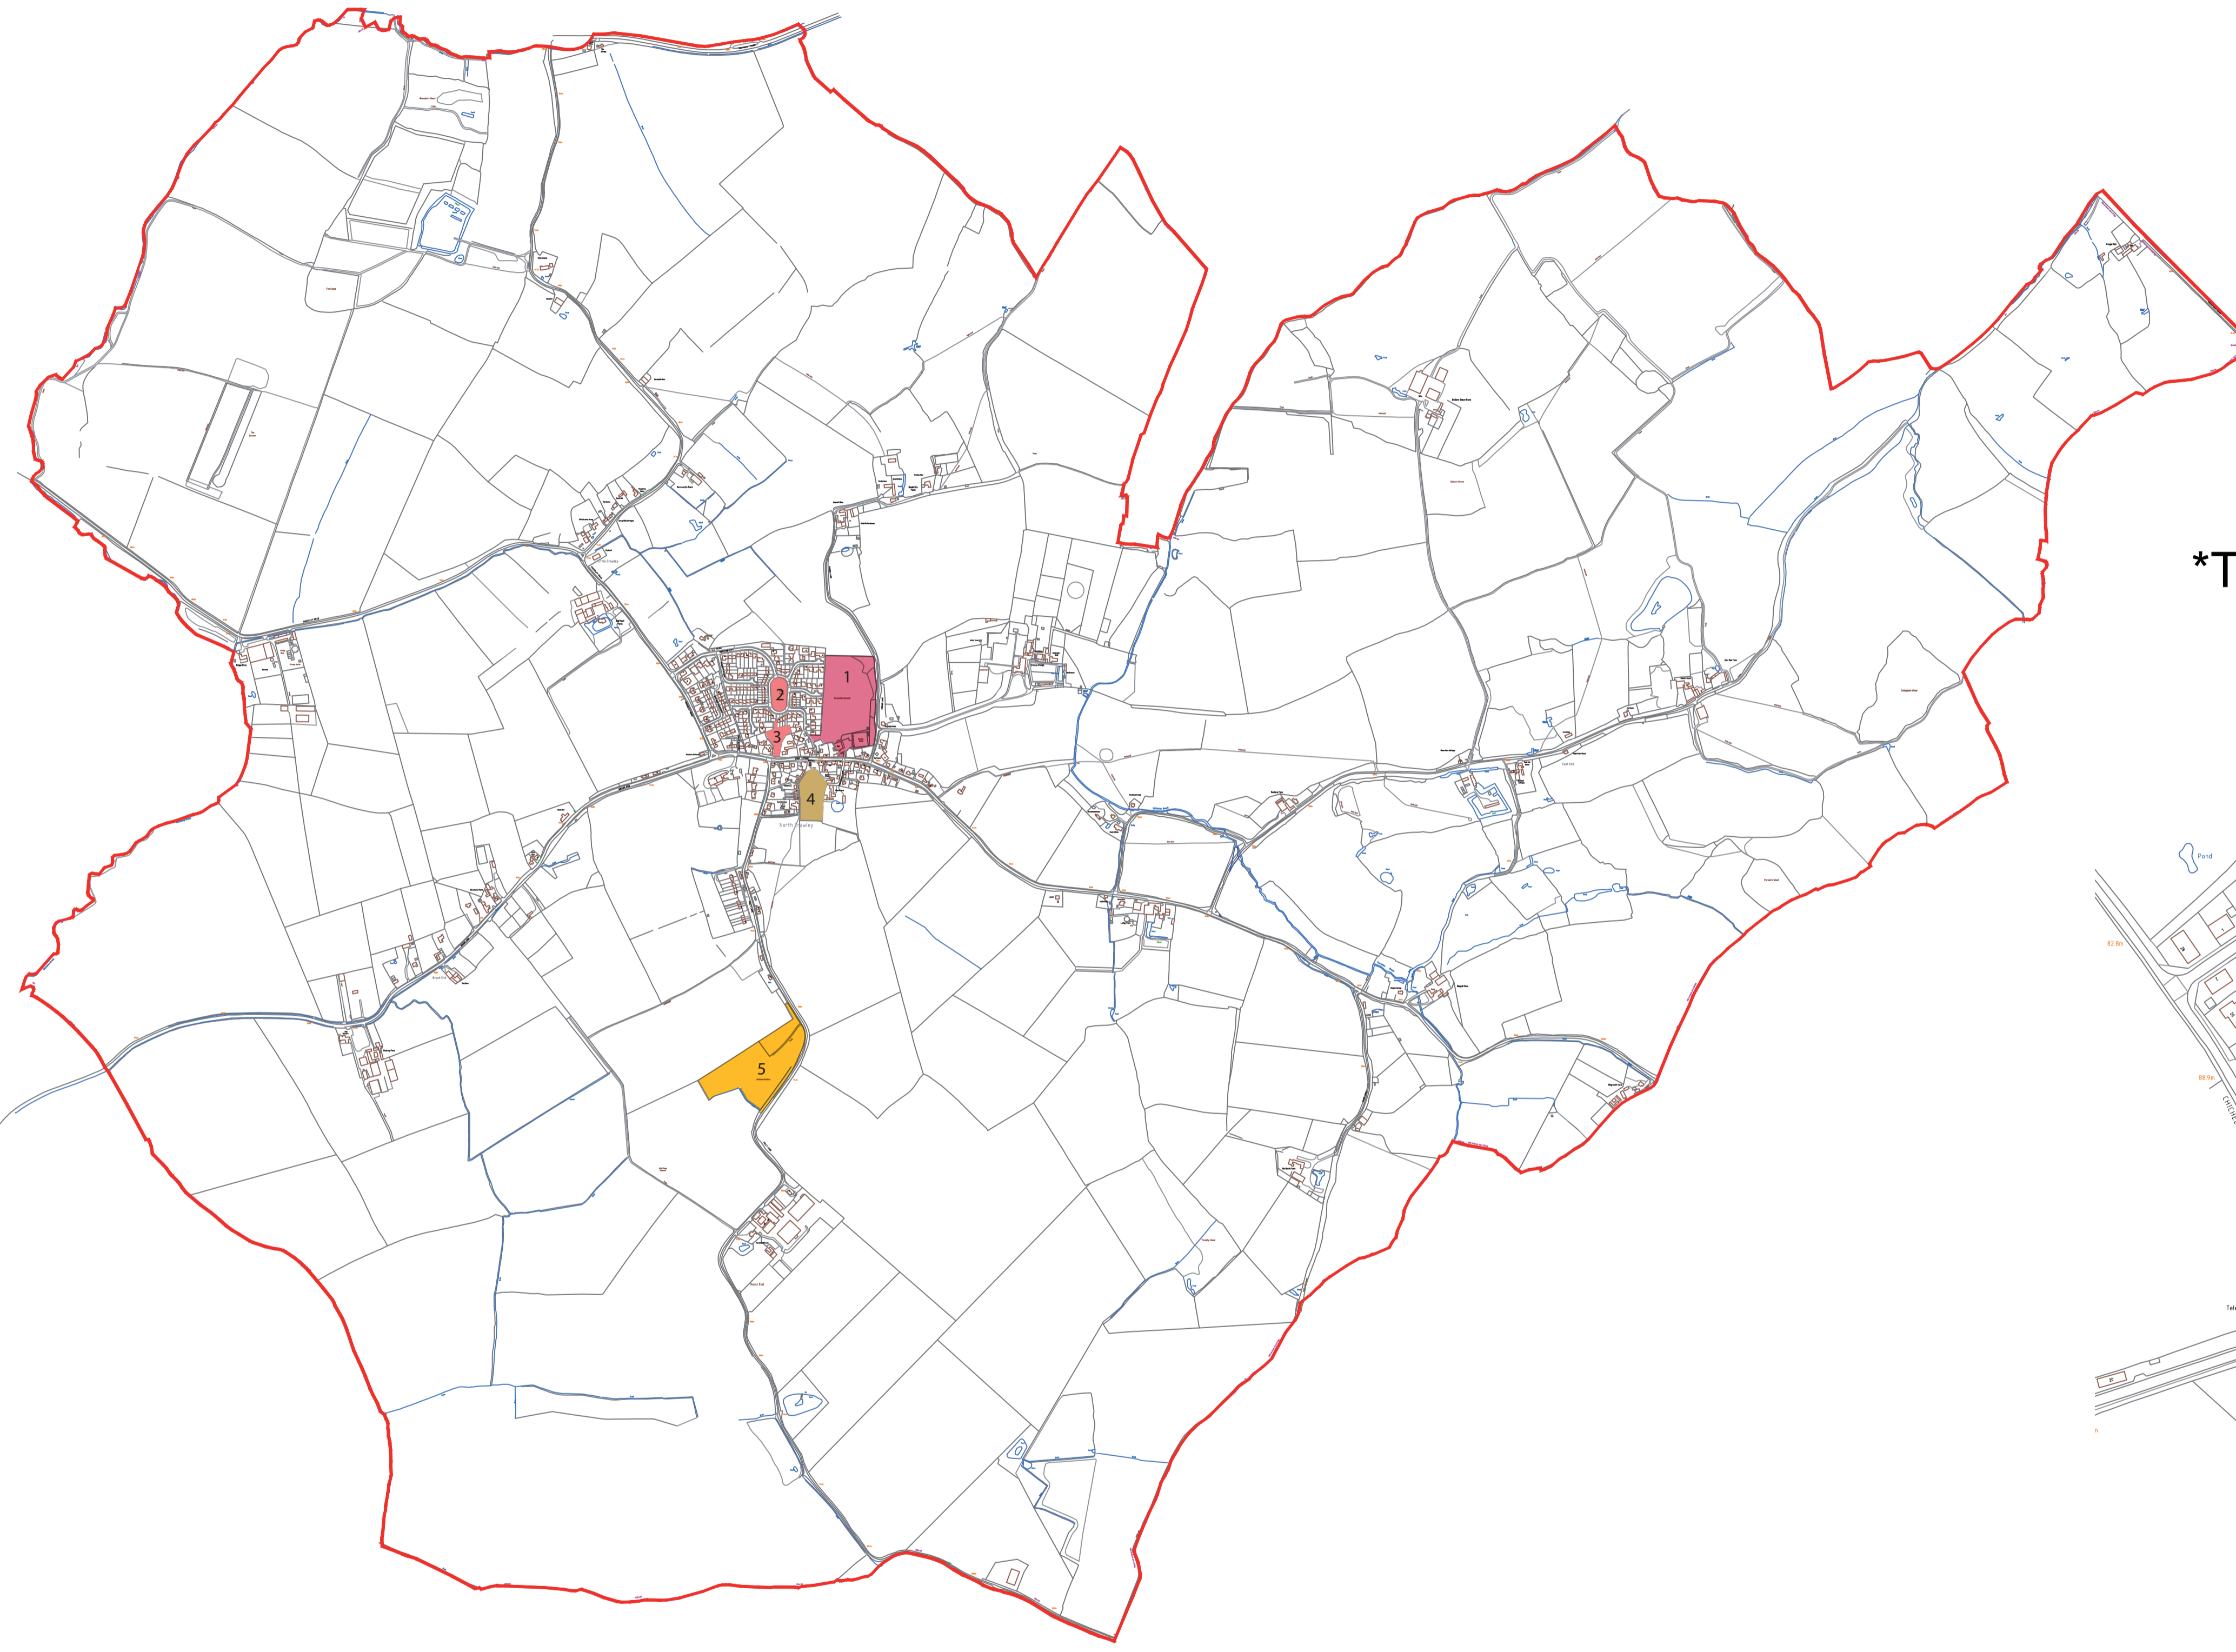

North Crawley

Linear Parks	Amenity Open Space (over 1000m2)	Orchards	P Play Areas
District Parks	Playing Fields & Outdoor Sports Facilities	Paddocks	PA Paddocks
Local Parks	Sites of Wildlife Interest	Churchyards	WS Water Sports
Pocket Parks	Green Access Link	Cemeteries	A Allotments
Village Greens	Civic Spaces	Common Land	PF Playing Fields
Transport Corridors	Allotments	Proposed Linear Park	C Churches
			CE Cemeteries
			O Orchards
			VG Village Green
			Parish Boundary

*The numbers are for reference purposes only