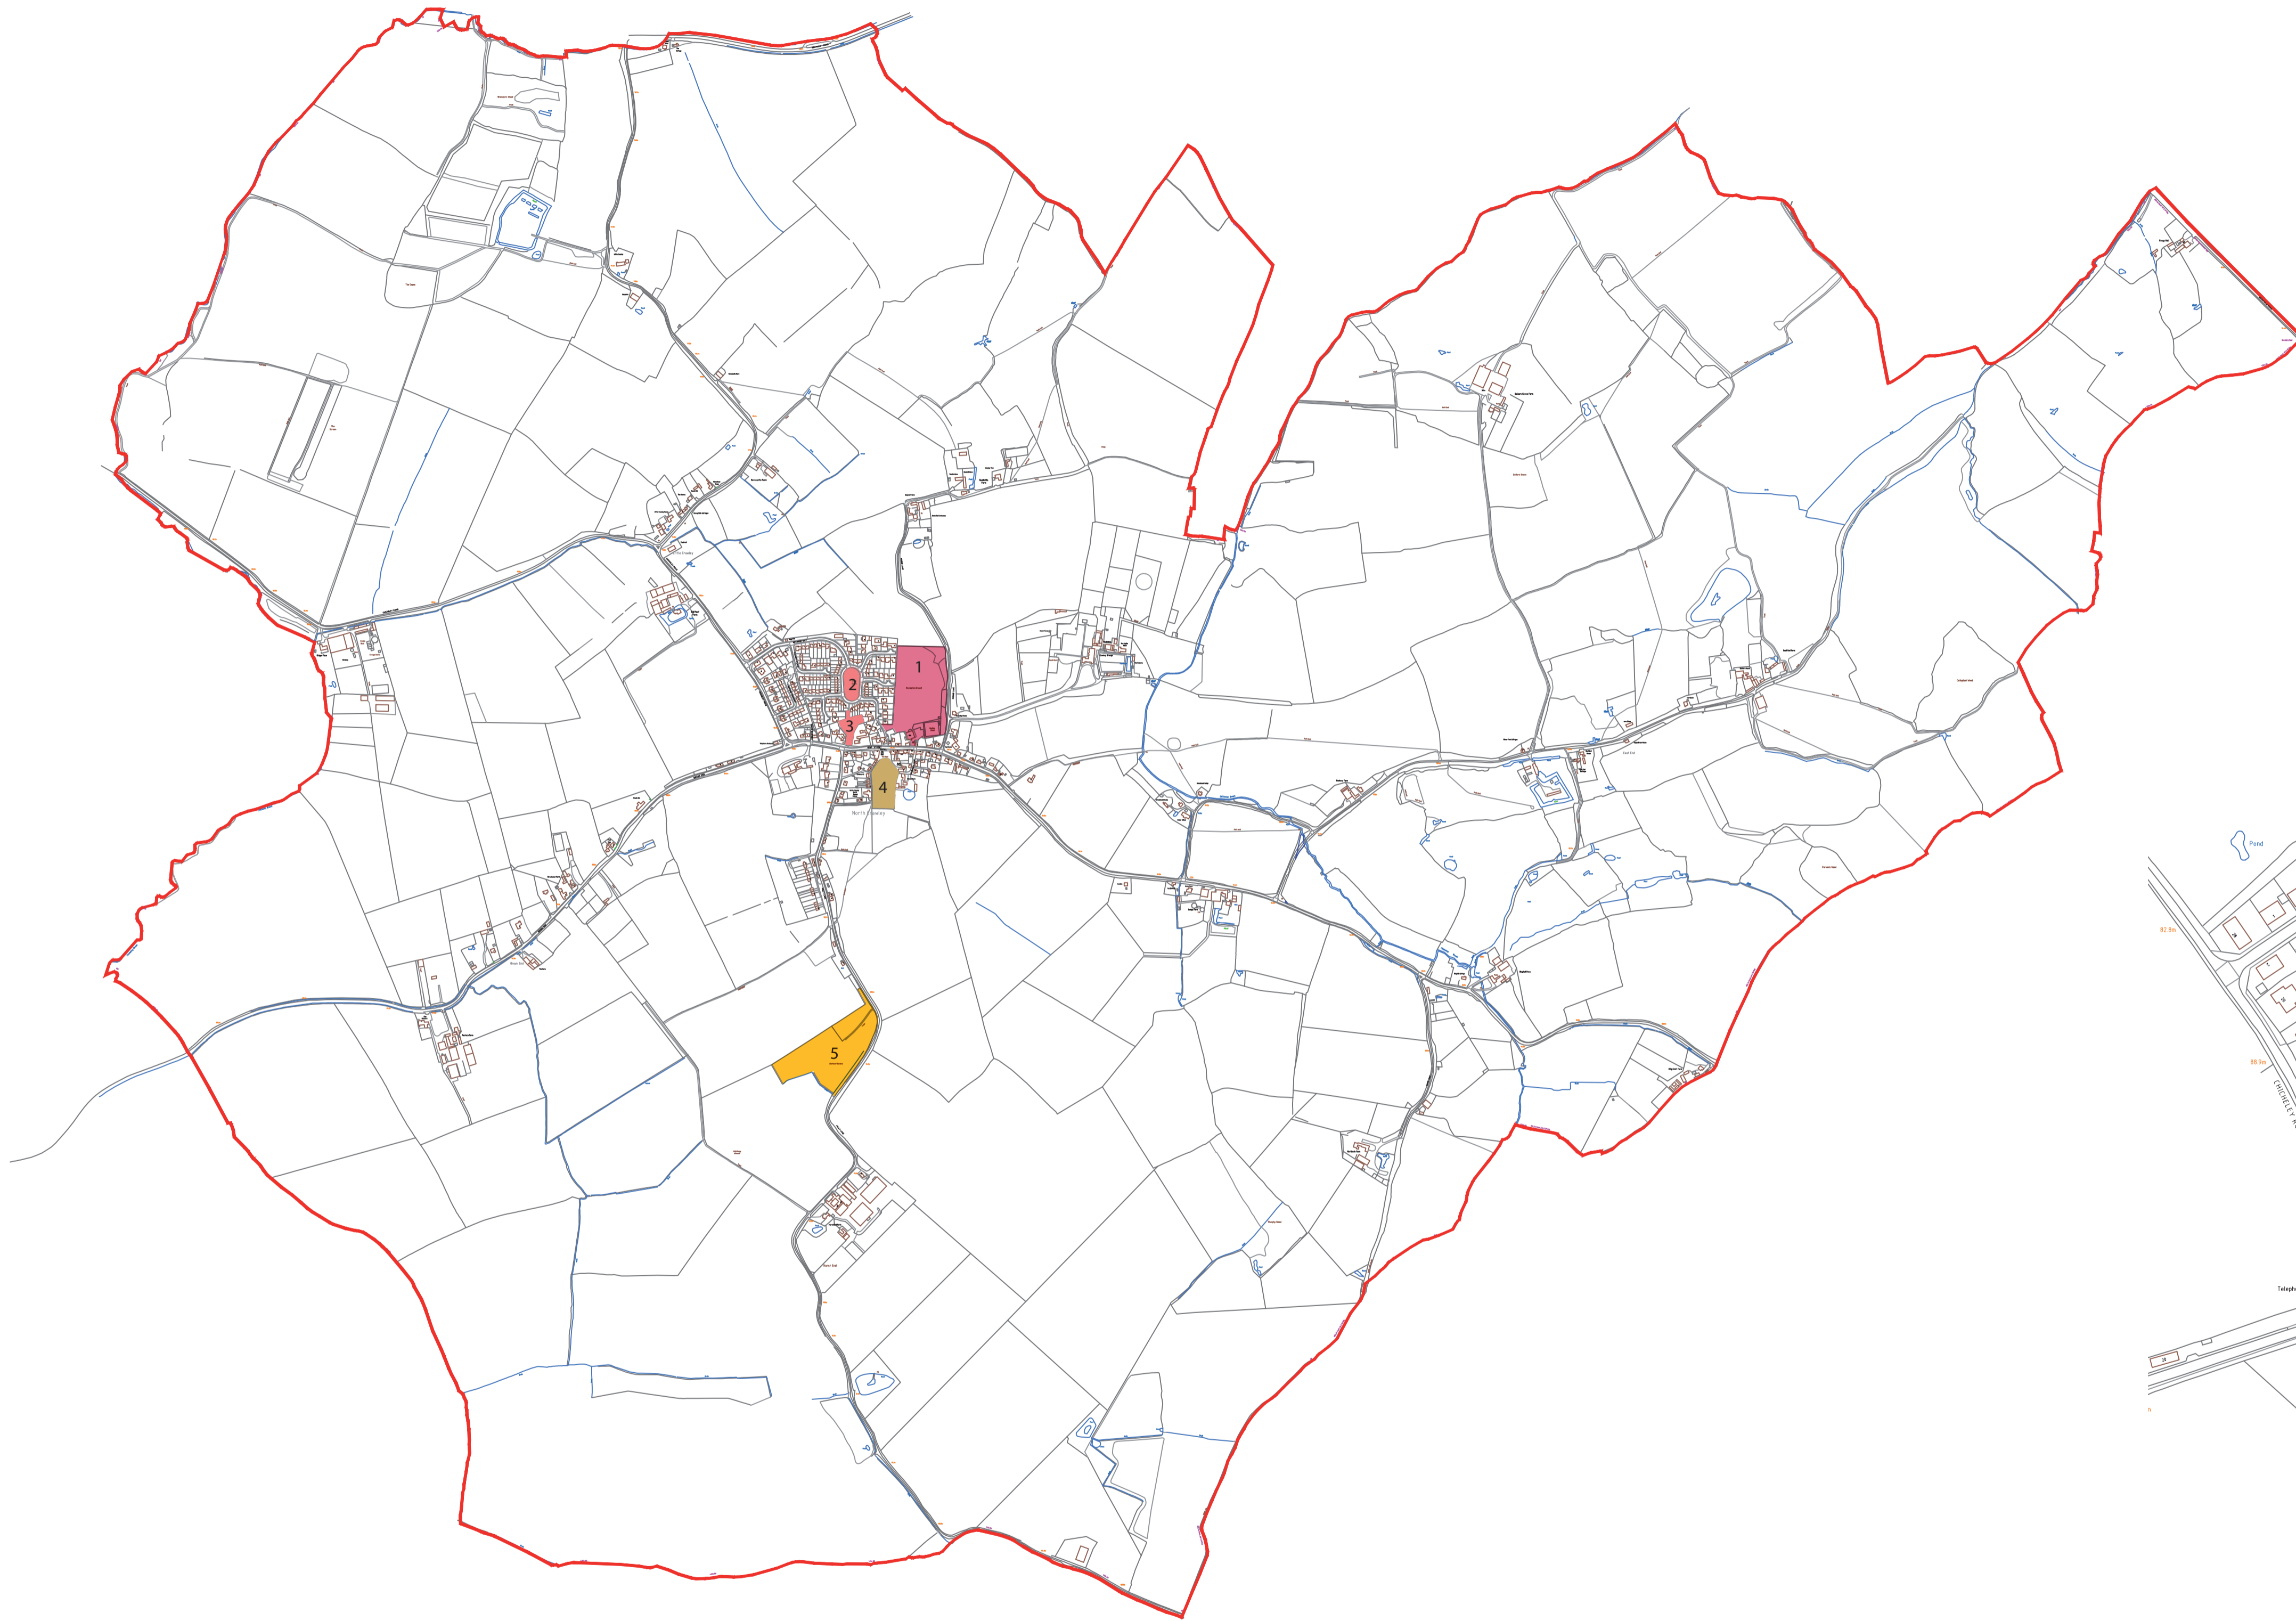

North Crawley

 Linear Parks	 Amenity Open Space (over 1000m2)	 Orchards	 P Play Areas
 District Parks	 Playing Fields & Outdoor Sports Facilities	 Paddocks	 PA Paddocks
 Local Parks	 Sites of Wildlife Interest	 Churchyards	 WS Water Sports
 Pocket Parks	 Green Access Link	 Cemeteries	 A Allotments
 Village Greens	 Civic Spaces	 Common Land	 PF Playing Fields
 Transport Corridors	 Allotments	 Proposed Linear Park	 C Churches
			 CE Cemeteries
			 O Orchards
			 VG Village Green
			 Parish Boundary