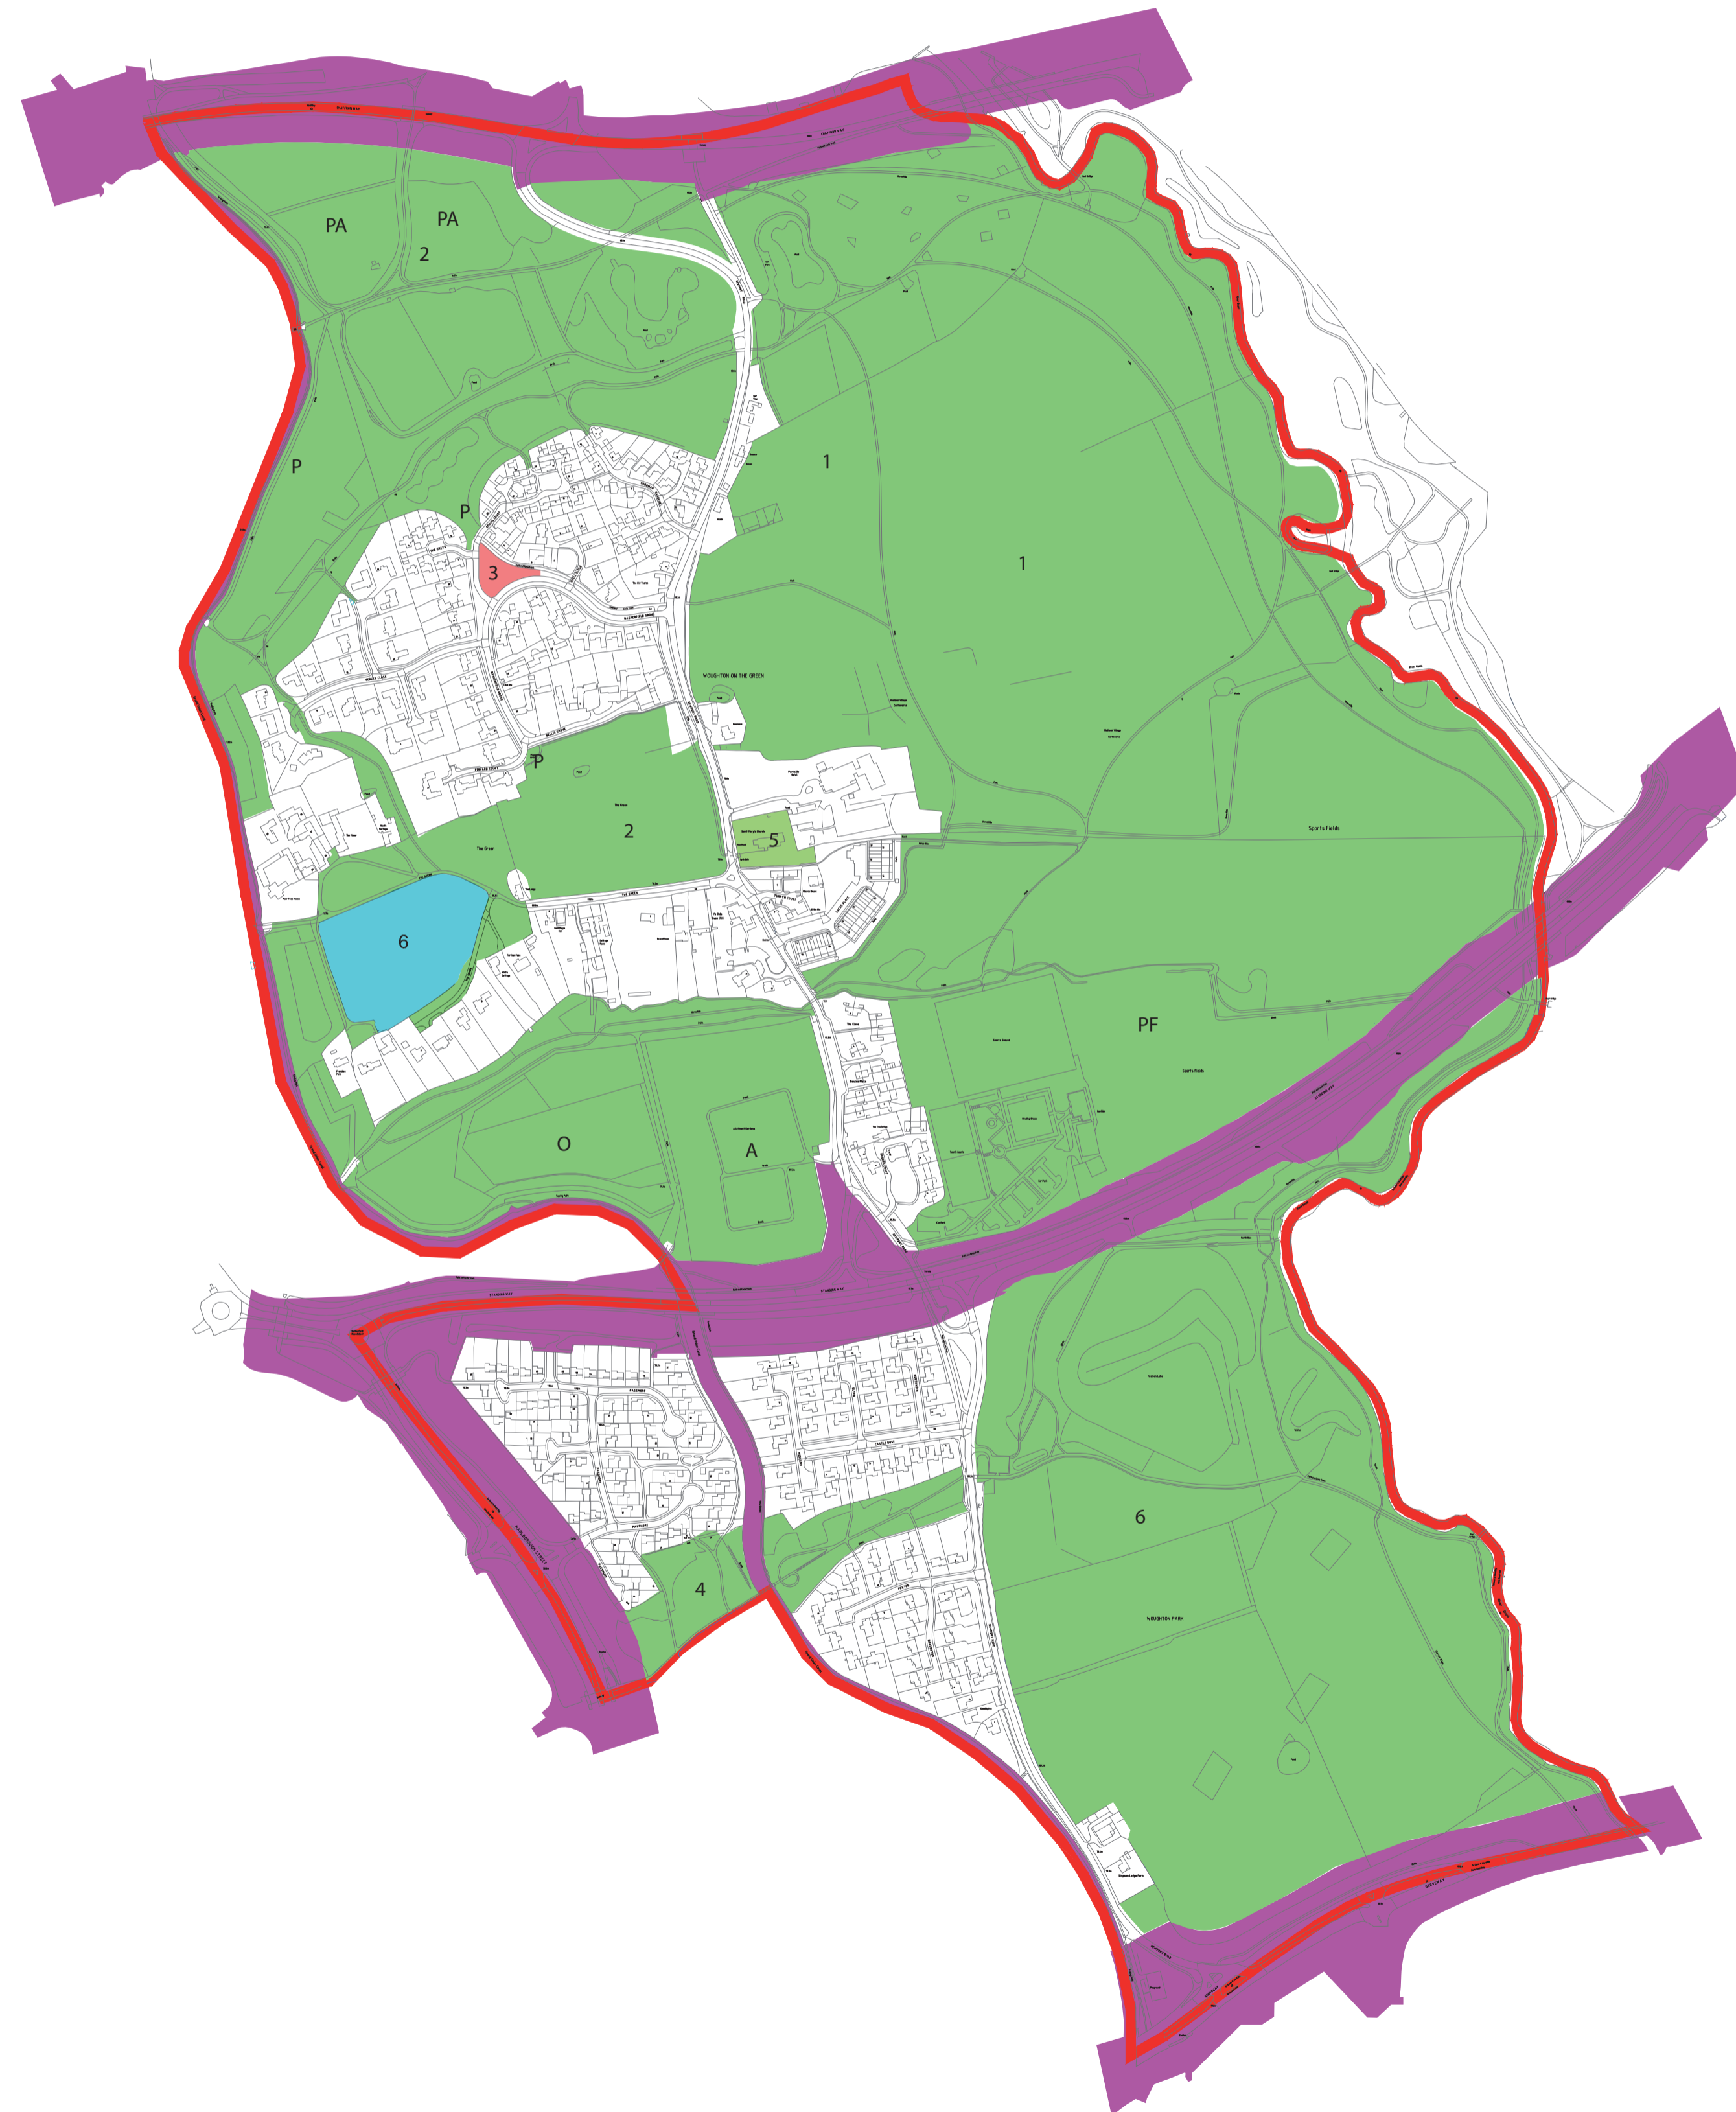

Old Woughton

 Linear Parks	 Amenity Open Space (over 1000m ²)	 Orchards	 P Play Areas
 District Parks	 Playing Fields & Sports Facilities	 Paddocks	 PA Paddocks
 Local Parks	 Sites of Wildlife Interest	 Churchyards	 WS Water Sports
 Pocket Parks	 Green Access Link	 Cemeteries	 A Allotments
 Village Greens	 Civic Spaces	 Common Land	 PF Playing Fields
 Transport Corridors	 Allotments	 Proposed Linear Park	 C Churches
			 CE Cemeteries
			 O Orchards
			 Parish Boundary