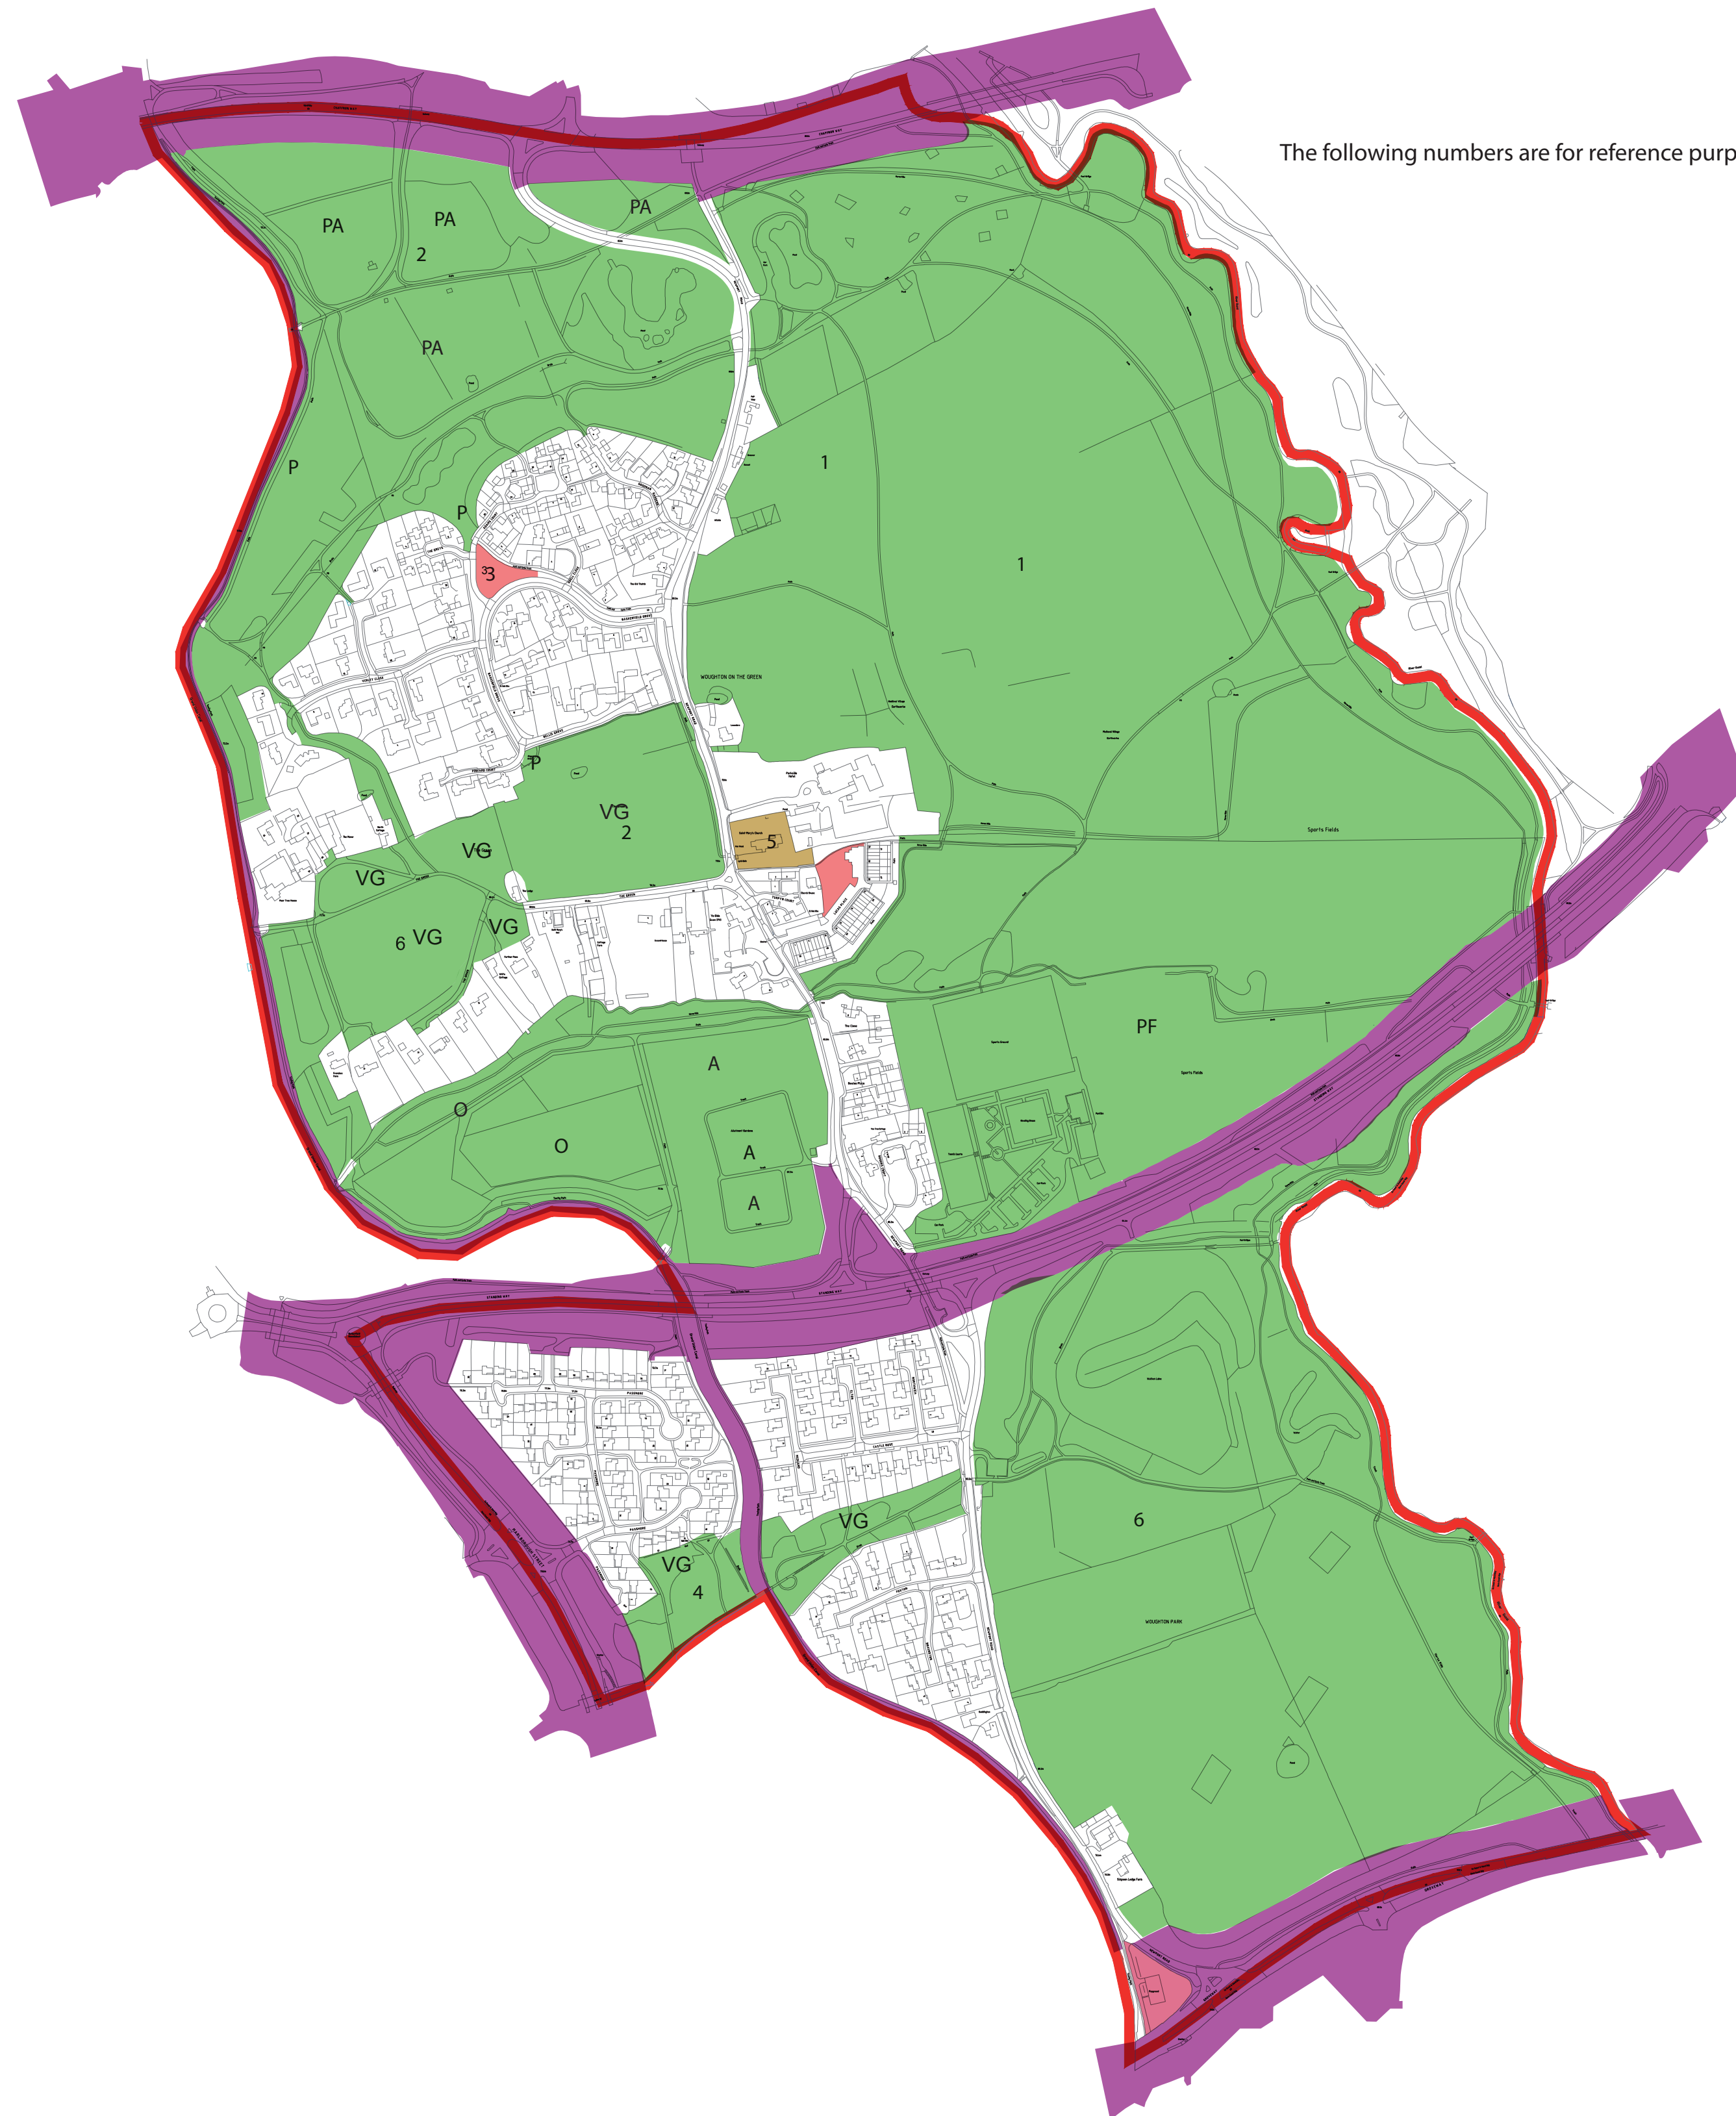

Old Woughton

	Linear Parks		Amenity Open Space (over 1000m ²)		Orchards		P	Play Areas
	District Parks		Playing Fields & Outdoor Sports Facilities		Paddocks		PA	Paddocks
	Local Parks		Sites of Wildlife Interest		Churchyards		WS	Water Sports
	Pocket Parks		Green Access Link		Cemeteries		A	Allotments
	Village Greens		Civic Spaces		Common Land		PF	Playing Fields
	Transport Corridors		Allotments		Proposed Linear Park		C	Churches
							CE	Cemeteries
							O	Orchards
							VG	Village Green
								Parish Boundary