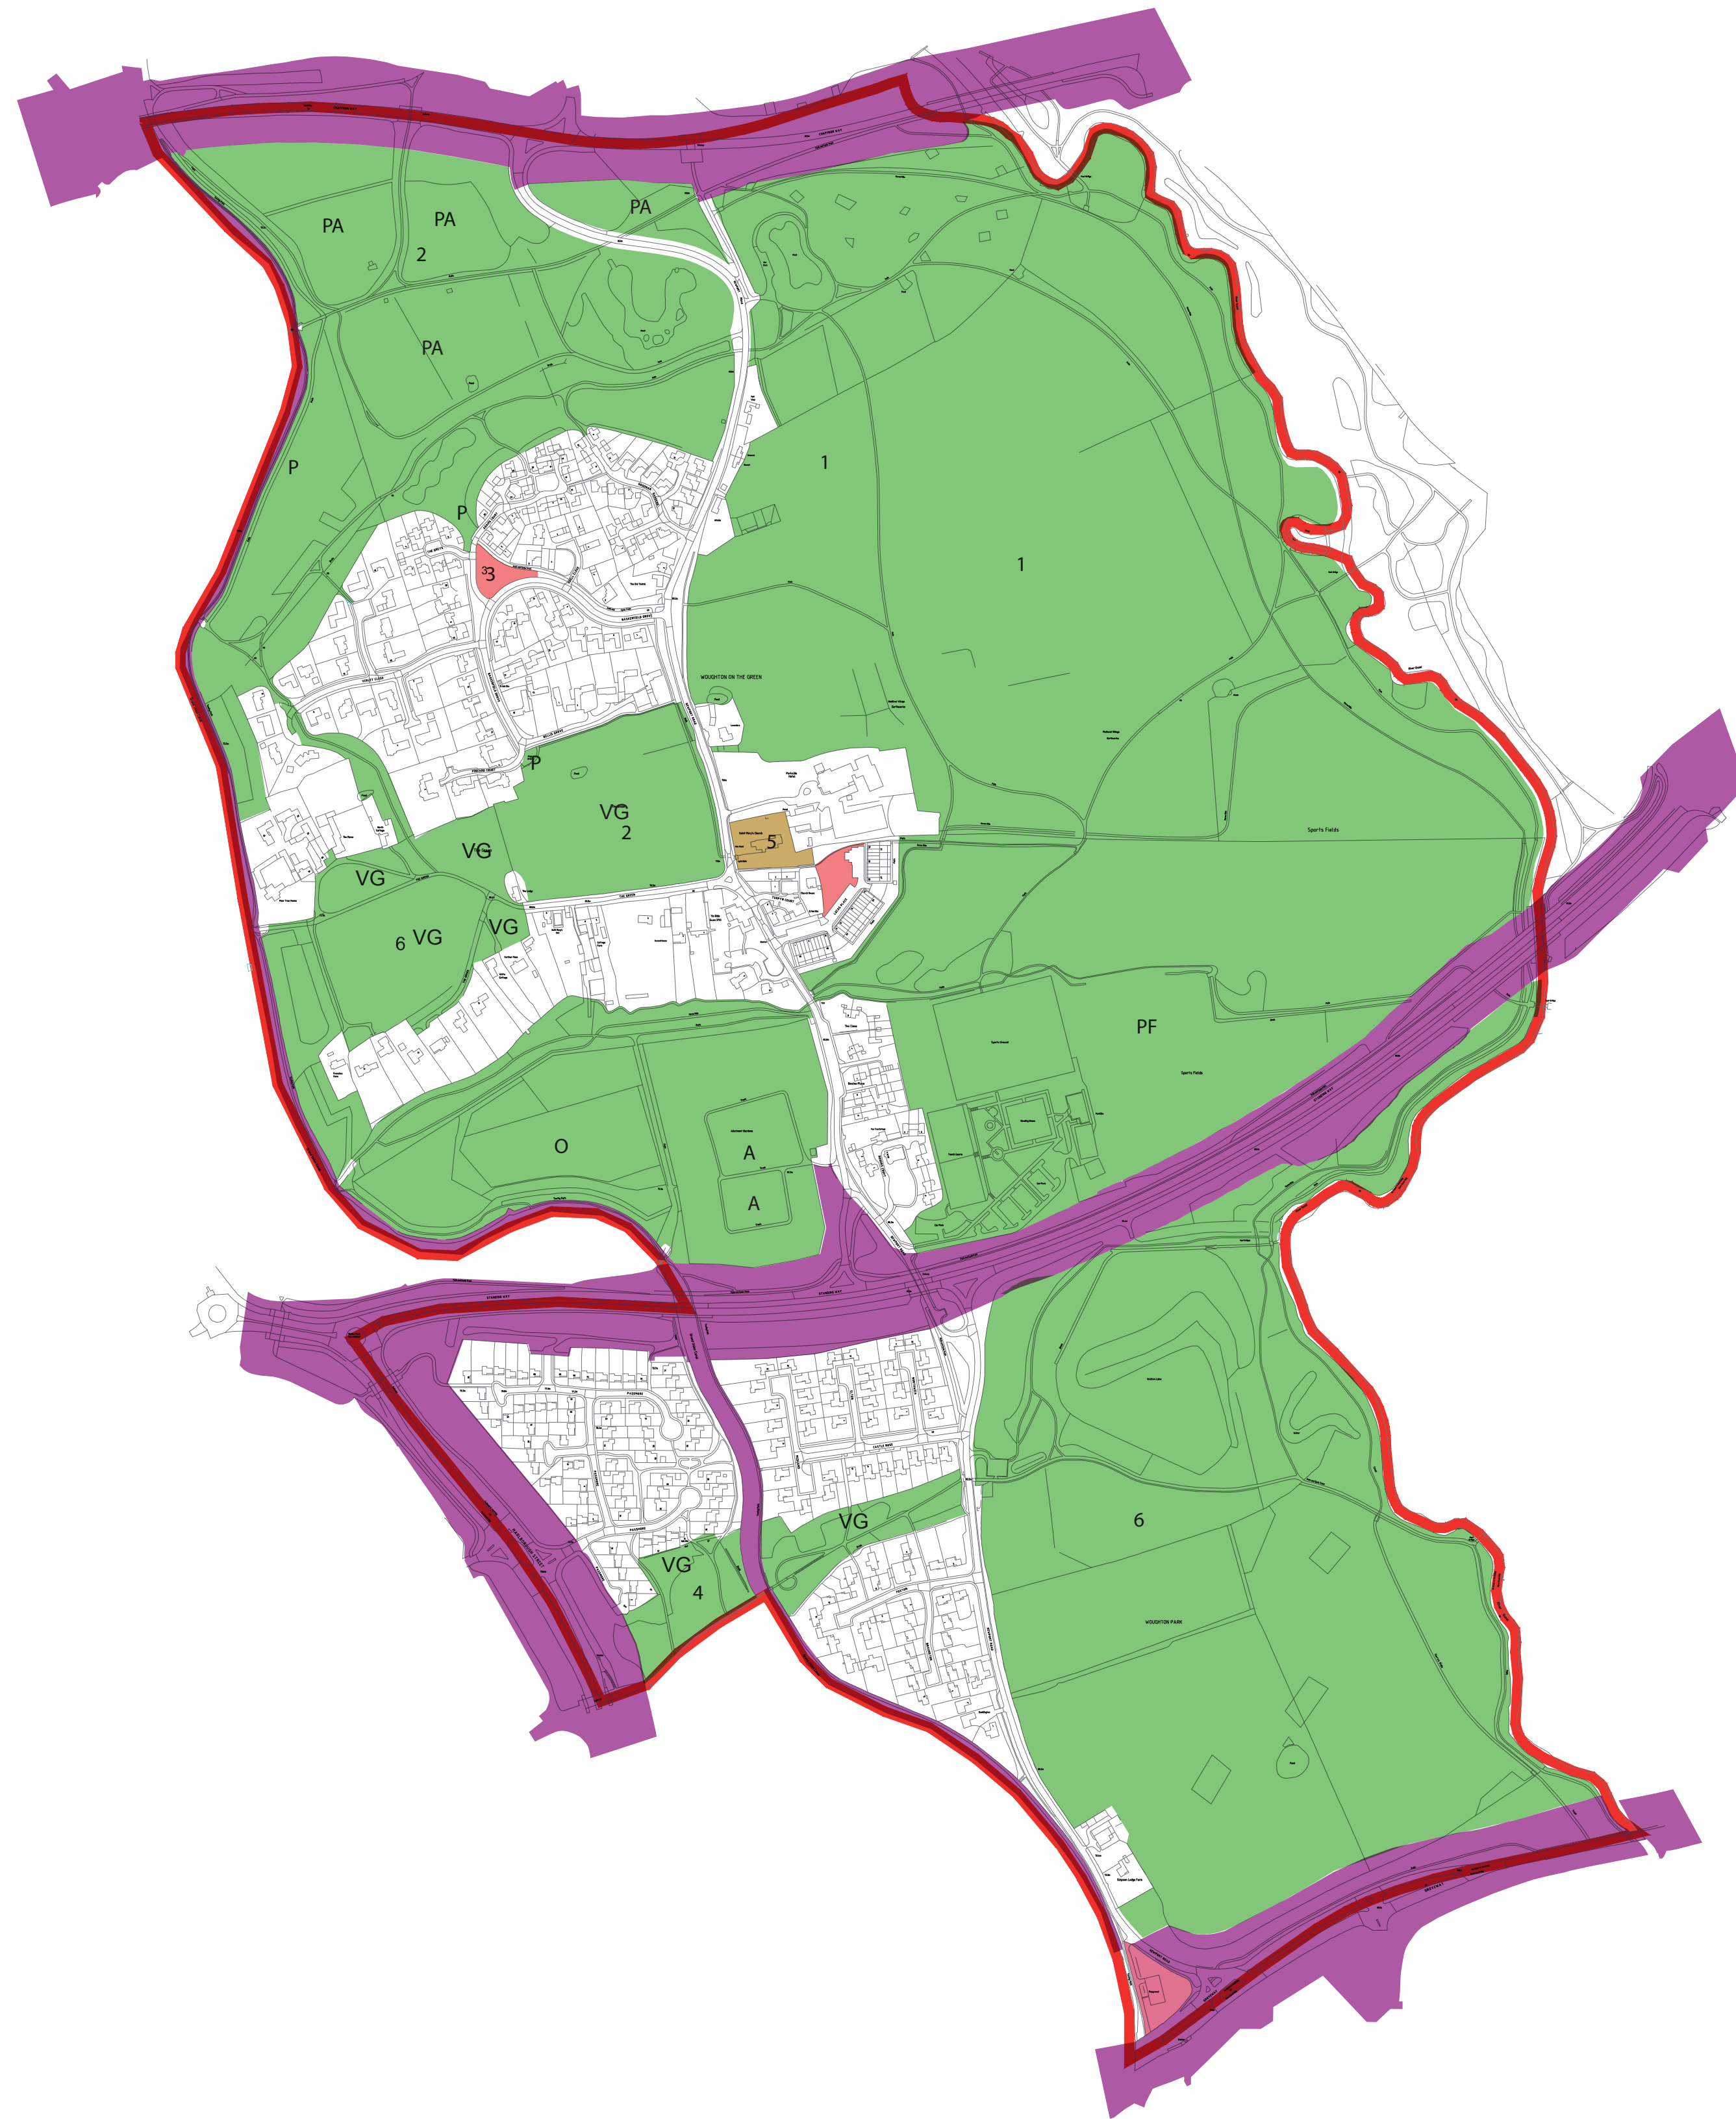

Old Woughton

	Linear Parks		Amenity Open Space (over 1000m ²)		Orchards		P	Play Areas
	District Parks		Playing Fields & Outdoor Sports Facilities		Paddocks		PA	Paddocks
	Local Parks		Sites of Wildlife Interest		Churchyards		WS	Water Sports
	Pocket Parks		Green Access Link		Cemeteries		A	Allotments
	Village Greens		Civic Spaces		Common Land		PF	Playing Fields
	Transport Corridors		Allotments		Proposed Linear Park		C	Churches
							CE	Cemeteries
							O	Orchards
							VG	Village Green
								Parish Boundary